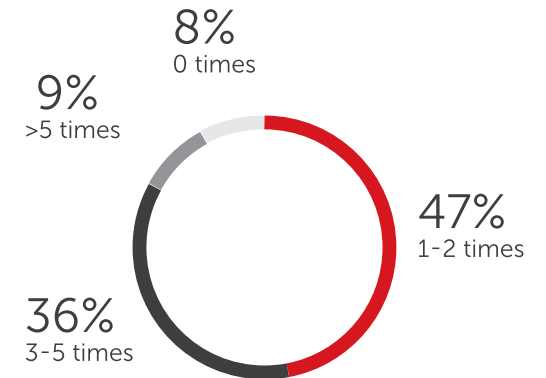

独家客户端

Juwai.com Exclusive Reach

Approximately **40%** of site views are from **TOP 5 PROVINCES** where **67.5%** Chinese wealth resides.

Overseas Travel

90% travelled abroad last year, averaging 2.8 times per year.

Income

Age

Education

41% attended COLLEGE or UNIVERSITY

Sex

45.7% are men
54.3% are women

Marital Status

78% are married
63% have children