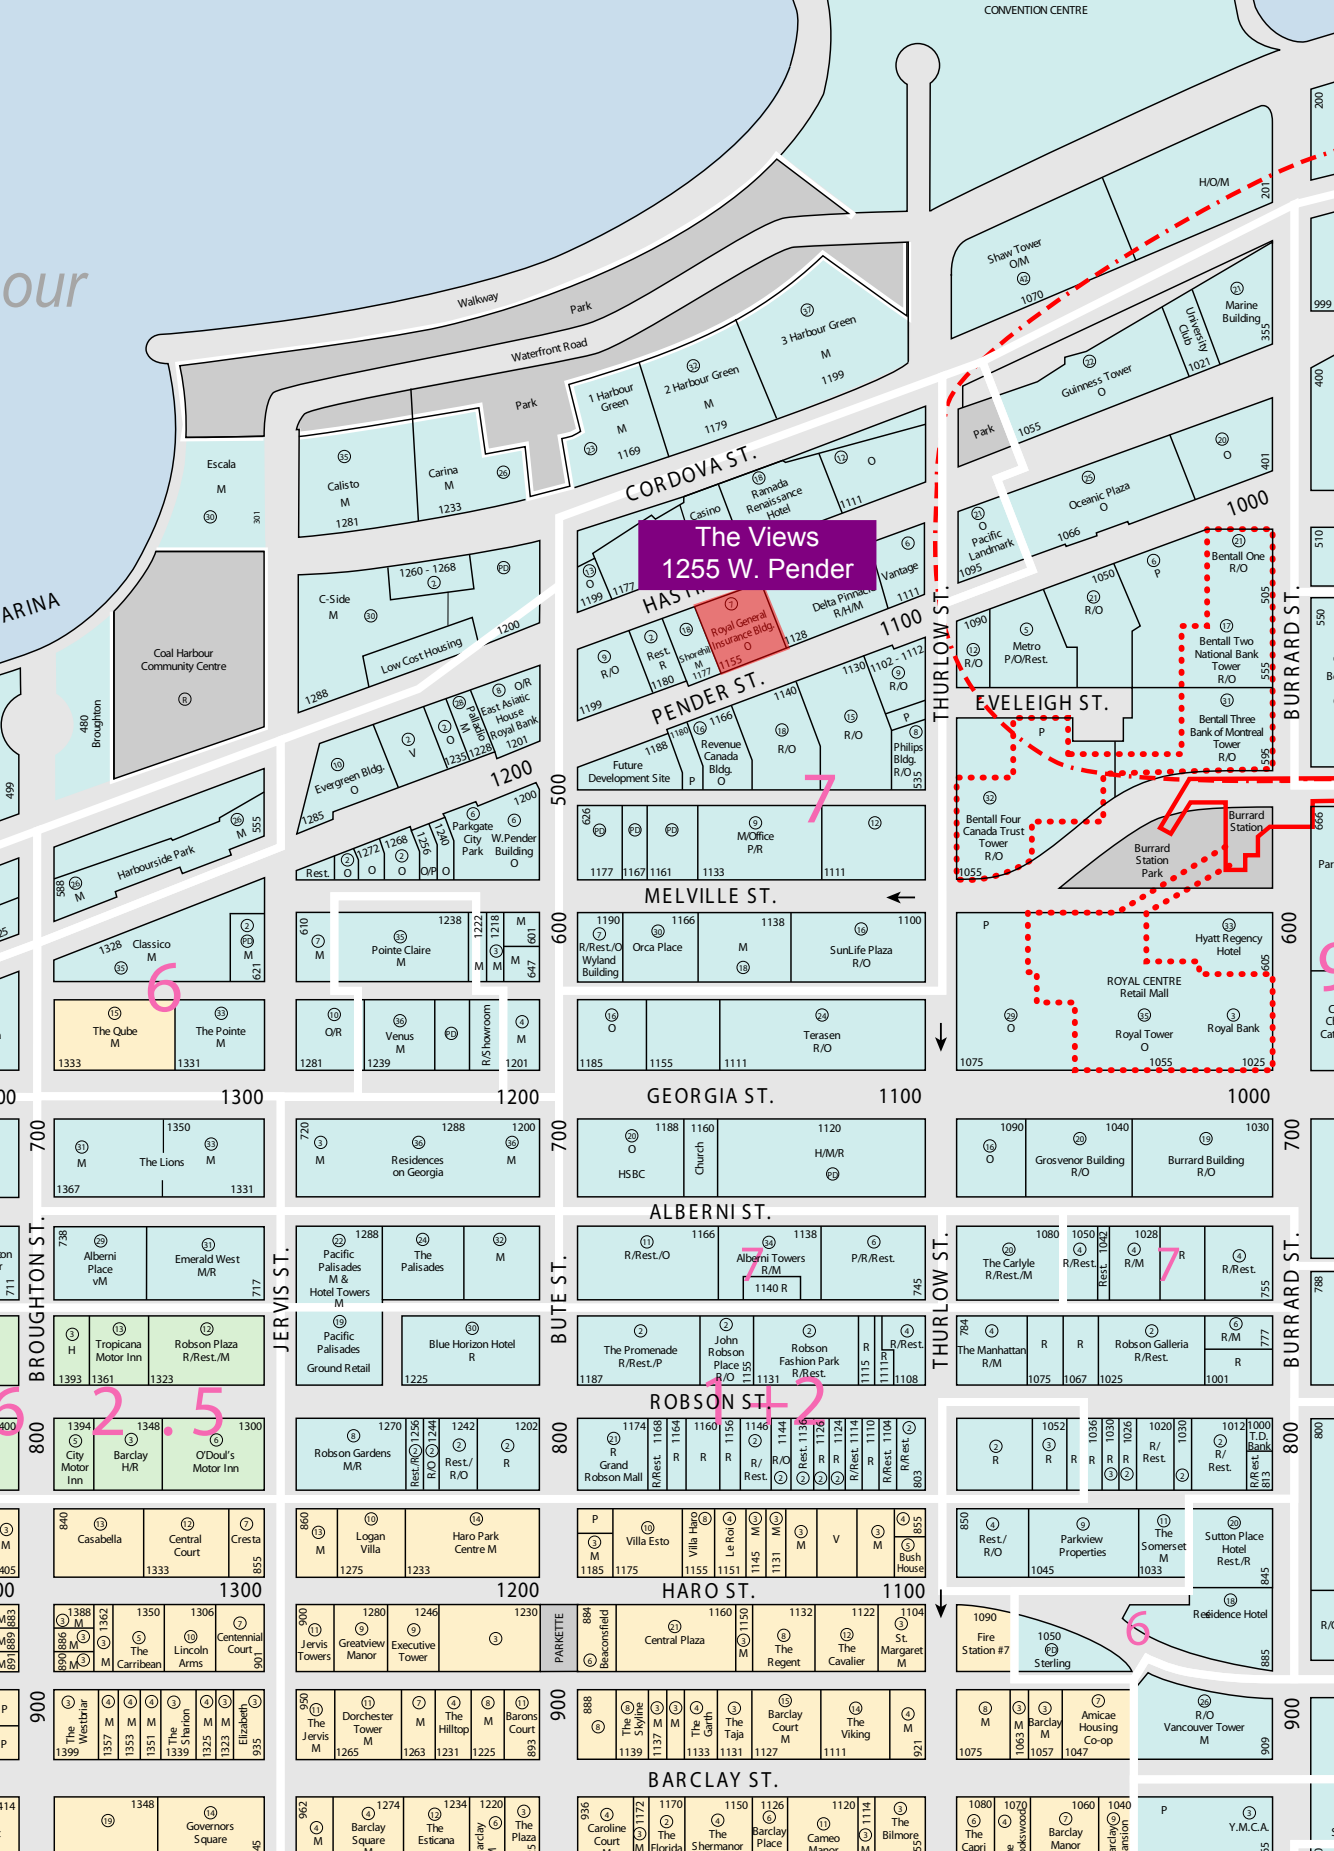

our

ARINA

The Views  
1255 W. Pender

Walkway  
Waterfront Road  
Park

CORDOVA ST.  
HAS  
PENDER ST.

MELVILLE ST.  
GEORGIA ST.

ALBERNI ST.  
ROBSON ST.

HARO ST.  
BARCLAY ST.

THURLOW ST.

EVELEIGH ST.

THURLOW ST.

BROUGHTON ST.

BROUGHTON ST.

BROUGHTON ST.

JERVIS ST.

BUTE ST.

The Lions M 1350

Emerald West M/R 717

Robson Plaza R/Rest./M 1323

Barclay HR 1348

Central Court 1333

The Westbar M 1399

Governors Square 45

Calisto M 1281