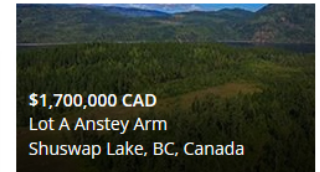

\$1,700,000 CAD
 Lot A Anstey Arm
 Shuswap Lake, BC, Canada

\$500,000 CAD
 203 - El Zalate
 San Jose del Cabo, Cabo San
 Lucas, Mexico

\$885,000 CAD
 302 - 788 Hamilton Street
 Vancouver, BC, Canada

[View More Listings](#)