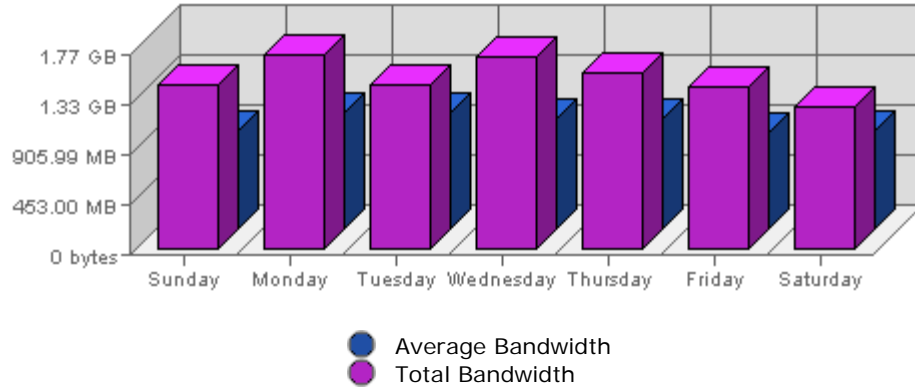

Executive Report
 For the week of September 25th 2005
 For virtual server **LesTwarog**

Bandwidth

Date	Bandwidth	Average	Forecast	% of Total
Sun Sep 25th, 2005	1.45 GB	888.58 MB	n/a ▲	13.70
Mon Sep 26th, 2005	1.72 GB	1.03 GB	n/a ▲	16.19
Tue Sep 27th, 2005	1.46 GB	1.03 GB	n/a ▼	13.78
Wed Sep 28th, 2005	1.71 GB	1013.67 MB	n/a ▲	16.09
Thu Sep 29th, 2005	1.56 GB	1000.24 MB	n/a ▲	14.70
Fri Sep 30th, 2005	1.45 GB	880.77 MB	n/a ▲	13.63
Sat Oct 01st, 2005	1.26 GB	889.02 MB	n/a ▼	11.91

Summary:

The total amount of bandwidth transferred during the selected week is **10.61 GB**.
 The average amount of bandwidth transferred during a week is **3.08 GB**.

The smallest amount of bandwidth transferred occurred on **Sat, Oct 01st 2005** with **1.26 GB** transferred.
 The largest amount of bandwidth transferred occurred on **Mon, Sep 26th 2005** with **1.72 GB** transferred.

On average the smallest amount of bandwidth transferred occurs on **Sunday** with **575.93 MB** transferred.
 On average the largest amount of bandwidth transferred occurs on **Monday** with **695.15 MB** transferred.

Summary:

The total number of hits during the selected week is **953,270**.
 The average number of hits during a week is **298,164.91**.

The smallest number of hits occurred on **Sat, Oct 01st 2005** with **110,411** hits.
 The largest number of hits occurred on **Wed, Sep 28th 2005** with **158,408** hits.