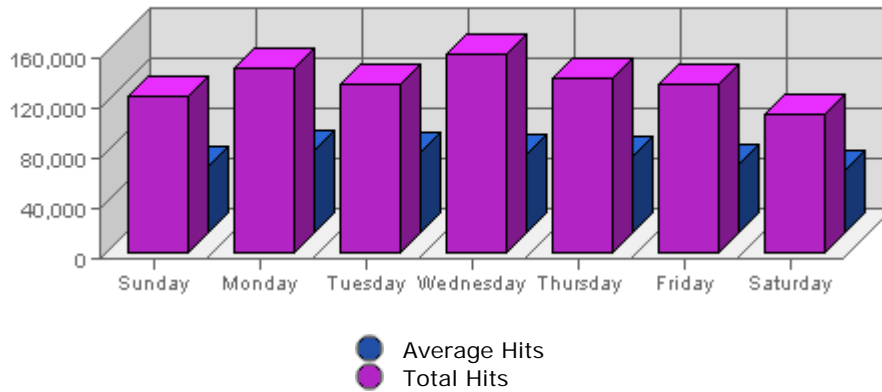

Date	Hits	Average	Forecast	% of Total
Sun Sep 25th, 2005	124,935	53,429.07	n/a ▲	13.11
Mon Sep 26th, 2005	148,615	67,014.29	n/a ▼	15.59
Tue Sep 27th, 2005	135,223	64,749.96	n/a ▼	14.19
Wed Sep 28th, 2005	158,408	62,870.42	n/a ▲	16.62
Thu Sep 29th, 2005	140,659	62,067.51	n/a ▲	14.76
Fri Sep 30th, 2005	135,019	54,514.09	n/a ▲	14.16
Sat Oct 01st, 2005	110,411	50,847.51	n/a ▼	11.58

Summary:

The total number of hits during the selected week is **953,270**.
The average number of hits during a week is **298,164.91**.

The smallest number of hits occurred on **Sat, Oct 01st 2005** with **110,411** hits.
The largest number of hits occurred on **Wed, Sep 28th 2005** with **158,408** hits.

On average the smallest number of hits occurs on **Saturday** with **51,431.47** hits.
On average the largest number of hits occurs on **Monday** with **67,806.53** hits.