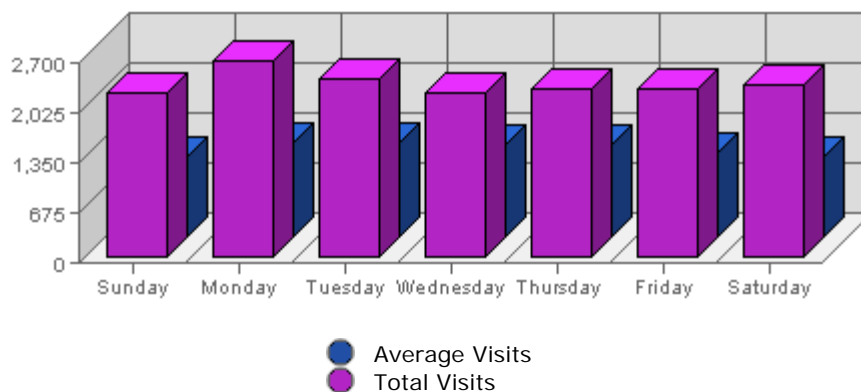

On average the smallest amount of bandwidth transferred occurs on **Sunday** with **575.93 MB** transferred.
 On average the largest amount of bandwidth transferred occurs on **Monday** with **695.15 MB** transferred.

Hits

Date	Hits	Average	Forecast	% of Total
Sun Sep 25th, 2005	124,935	53,429.07	n/a ▲	13.11
Mon Sep 26th, 2005	148,615	67,014.29	n/a ▼	15.59
Tue Sep 27th, 2005	135,223	64,749.96	n/a ▼	14.19
Wed Sep 28th, 2005	158,408	62,870.42	n/a ▲	16.62
Thu Sep 29th, 2005	140,659	62,067.51	n/a ▲	14.76
Fri Sep 30th, 2005	135,019	54,514.09	n/a ▲	14.16
Sat Oct 01st, 2005	110,411	50,847.51	n/a ▼	11.58

Summary:

The total number of hits during the selected week is **953,270**.
 The average number of hits during a week is **298,164.91**.

The smallest number of hits occurred on **Sat, Oct 01st 2005** with **110,411** hits.
 The largest number of hits occurred on **Wed, Sep 28th 2005** with **158,408** hits.

On average the smallest number of hits occurs on **Saturday** with **51,431.47** hits.
 On average the largest number of hits occurs on **Monday** with **67,806.53** hits.

Visits

Date	Visits	Average	Forecast	% of Total
Sun Sep 25th, 2005	2,230	1,093.15	n/a ▲	13.58
Mon Sep 26th, 2005	2,662	1,275.72	n/a ▲	16.21
Tue Sep 27th, 2005	2,414	1,275.90	n/a ▲	14.70
Wed Sep 28th, 2005	2,231	1,245.72	n/a ▼	13.58
Thu Sep 29th, 2005	2,287	1,251.67	n/a ▲	13.92