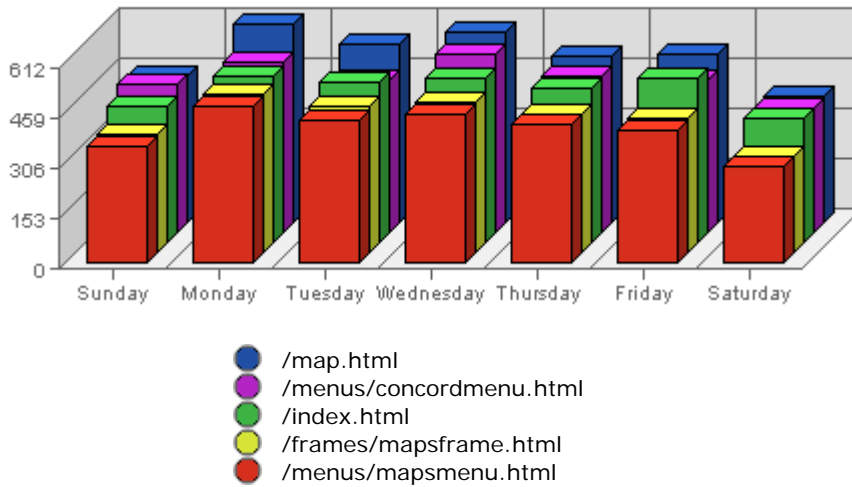

URL	Hits	Average	Forecasted	% of Total
1. /map.html	3,599	746.12	n/a ▲	4.19%
2. /menus/concordmenu.html	3,329	1,348.98	n/a ▲	3.87%
3. /index.html	3,287	1,785.40	n/a ▲	3.83%
4. /frames/mapsframe.html	2,900	651.08	n/a ▲	3.37%
5. /menus/mapsmenu.html	2,862	644.33	n/a ▲	3.33%
6. /maps/concordpacific/index.html	2,688	1,071.78	n/a ▲	3.13%
7. /frames/concordframe.html	2,341	864.10	n/a ▲	2.72%
8. /maps/coalharbour/index.html	1,277	554.02	n/a ▼	1.49%
9. /maps/detail.asp	1,211	378.94	n/a ▲	1.41%
10. /frames/coalframe.html	1,111	448.10	n/a ▼	1.29%

Summary:

- During the selected week, **6,192** distinct pages are responsible for **85,930** page views. (Averaging **13.88** views per page)
- During the previous week, **6,797** distinct pages were responsible for **86,877** page views. (Averaging **12.78** views per page)
- During the selected week there are **6,192** distinct pages. During the previous week there were **6,797** distinct pages. This is a change of **-605 (-8.90%)** distinct pages.
- During the selected week there are **85,930** page views. During the previous week there were **86,877** page views. This is a change of **-947 (-1.09%)** page views.
- The selected week's average (**13.88** views per page) is **up** by **1.10 (+8.61%)** from last week's average (**12.78** views per page).
- **14.50%** of all pages were viewed more than the average (**13.88** views per page), and **85.50%** were viewed less.
- Your top page accounts for **3,599** page views, **4.19%** of all page views.
- **2,208** pages (**35.66%** of all pages) recorded only 1 page view.

Most Common Referring Sites