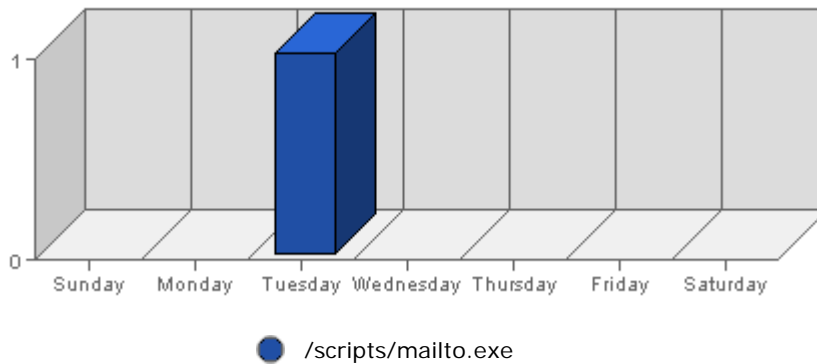

Fri Sep 30th, 2005	2,276	1,158.25	n/a ▲	13.86
Sat Oct 01st, 2005	2,326	1,103.70	n/a ▼	14.16

Summary:

The total number of visits during the selected week is **16,426**.
The average number of visits during a week is **6,030.48**.

The smallest number of visits occurred on **Sun, Sep 25th 2005** with **2,230** visits.
The largest number of visits occurred on **Mon, Sep 26th 2005** with **2,662** visits.

On average the smallest number of visits occurs on **Sunday** with **1,095.50** visits.
On average the largest number of visits occurs on **Monday** with **1,289.17** visits.

Most Common Downloads

URL	Downloads	Average	Forecasted	% of Total
1. /scripts/mailto.exe	1	0.56	n/a ■	100.00%

Summary:

- During the selected week, **1** distinct file is responsible for **1** download.
  (Averaging **1.00** download per file)
- During the previous week, **1** distinct file was responsible for **1** download.
  (Averaging **1.00** download per file)
- During the selected week there is **1** distinct file.
  During the previous week there was **1** distinct file.
  This is a change of **0 (0.00%)** distinct files.
- The selected week's average (**1.00** download per download) is **unchanged (0.00%)** from last week's average (**1.00** download per download).
- **100.00%** of all files were downloaded more than the average (**1.00** download per file), and **0.00%** were downloaded less.
- Your top file accounts for download, **100.00%** of all downloads.
- **1** file (**100.00%** of all files) recorded only 1 download.

Most Common Page Views