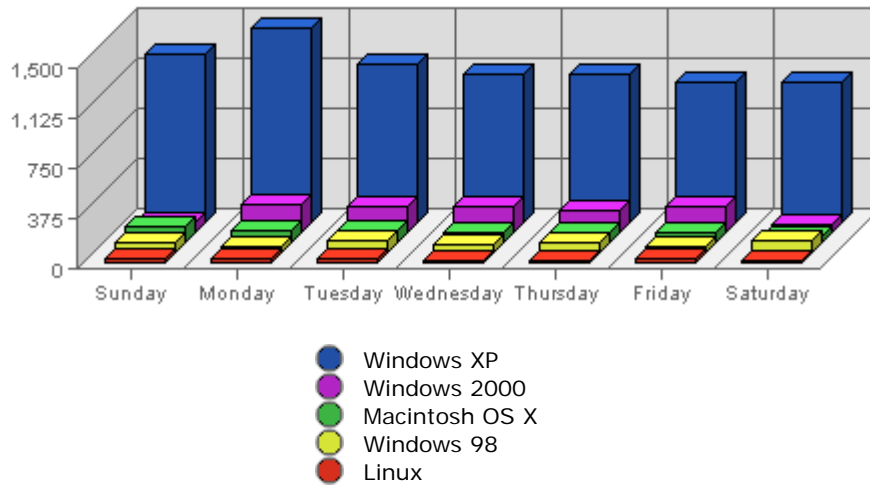

Operating System	Visits	Average	Forecasted	% of Total
1.	Windows XP	8,268	2,411.69	n/a ▲	74.53%
2.	Windows 2000	1,141	599.65	n/a ▲	10.29%
3.	Macintosh OS X	613	127.27	n/a ▲	5.53%
4.	Windows 98	528	365.04	n/a ▲	4.76%
5.	Linux	208	54.54	n/a ▲	1.88%
6.	Macintosh PPC	127	64.18	n/a ▼	1.14%
7.	Windows ME	112	125.37	n/a ▼	1.01%
8.	Windows 2003	42	15.06	n/a ▼	0.38%
9.	Windows NT	23	37.80	n/a ▼	0.21%
10.	Windows 95	20	32.00	n/a ▼	0.18%

Summary:

- During the selected week, **14** distinct browser operating systems are seen in **11,093** visits. (Averaging **792.36** visits per browser operating system)
- During the previous week, **15** distinct browser operating systems were seen in **10,558** visits. (Averaging **703.87** visits per browser operating system)
- During the selected week there are visits from **14** distinct browser operating systems. During the previous week there were visits from **15** distinct browser operating systems. This is a change of **-1 (-6.67%)** distinct browser operating system.
- During the selected week there are **11,093** visits with identifiable browser operating systems. During the previous week there were **10,558** visits with identifiable browser operating systems. This is a change of **535 (+5.07%)** visits.
- The selected week's average (**792.36** visits per browser operating system) is **up** by **88.49 (+12.57%)** from last week's average (**703.87** visits per browser operating system).
- **14.29%** of all browser operating systems are present in more than the average (**792.36** visits per browser operating system), and **85.71%** are present in less.
- Your top browser operating system accounts for **8,268** visits, **74.53%** of all visits.
- **1** browser operating system (**7.14%** of all browser operating systems) recorded only 1 visit.