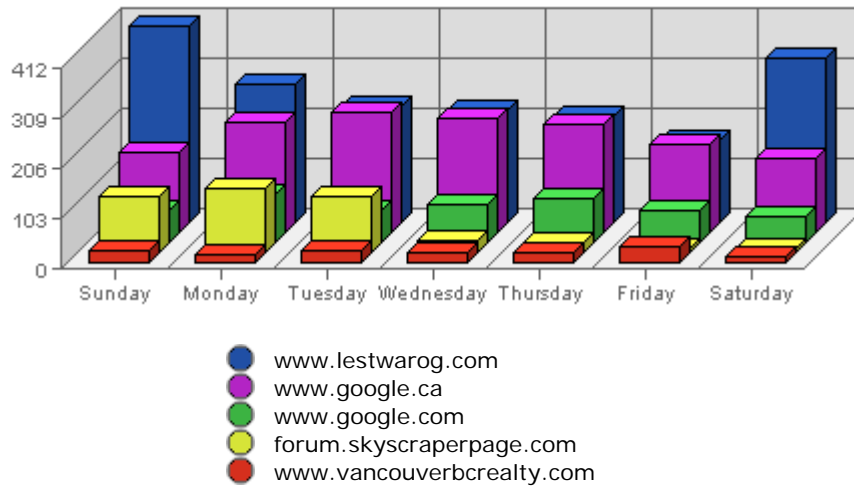

Referring Site	Referrals	Average	Forecasted	% of Total
1.	www.lestwarog.com	1,896	373.06	n/a ▲	30.02%
2.	www.google.ca	1,439	220.16	n/a ▲	22.78%
3.	www.google.com	530	84.97	n/a ▲	8.39%
4.	forum.skyscraperpage.com	443	39.44	n/a ▼	7.01%
5.	www.vancouverbcrealty.com	168	133.61	n/a ▼	2.66%
6.	www.6717000.com	159	110.73	n/a ■	2.52%
7.	search.yahoo.com	154	61.33	n/a ▼	2.44%
8.	ca.search.yahoo.com	130	38.55	n/a ▲	2.06%
9.	6717000.com	122	10.19	n/a ▲	1.93%
10.	ragingbull.lycos.com	100	0.69	n/a ■	1.58%

Summary:

- During the selected week, **323** distinct referrers are responsible for **6,316** visits.
  (Averaging **19.55** visits per referrer)
- During the previous week, **235** distinct referrers were responsible for **6,038** visits.
  (Averaging **25.69** visits per referrer)
- During the selected week there are **323** distinct referrers.
  During the previous week there were **235** distinct referrers.
  This is a change of **88 (+37.45%)** distinct referrers.
- During the selected week there are **6,316** referred visits.
  During the previous week there were **6,038** referred visits.
  This is a change of **278 (+4.60%)** visits.
- The selected week's average (**19.55** visits per referring site) is **down** by **6.14 (-23.90%)** from last week's average (**25.69** visits per referring site).
- **5.88%** of all referrers provided more visits than the average (**19.55** visits per referrer), and **94.12%** provided less.
- Your top referrer accounts for **1,896** referred visits, **30.02%** of all referred visits.
- **169** referrers (**52.32%** of all referrers) referred only 1 visit.

Most Common Browser Operating Systems