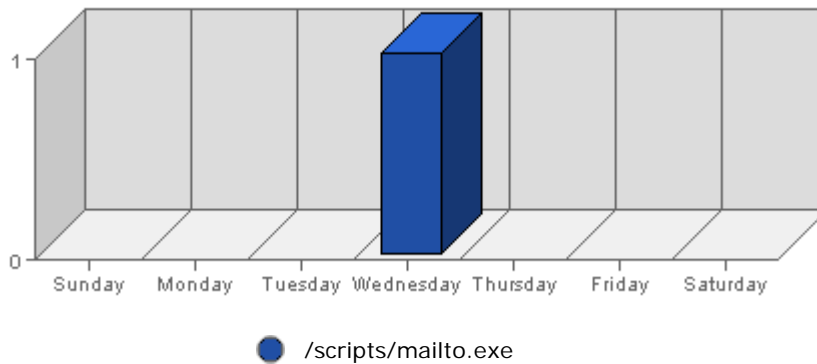

Fri Sep 23rd, 2005	2,119	1,148.92	n/a ▲	13.44
Sat Sep 24th, 2005	2,429	1,090.45	n/a ▲	15.40

Summary:

The total number of visits during the selected week is **15,770**.
The average number of visits during a week is **5,961.89**.

The smallest number of visits occurred on **Sun, Sep 18th 2005** with **1,980** visits.
The largest number of visits occurred on **Wed, Sep 21st 2005** with **2,562** visits.

On average the smallest number of visits occurs on **Sunday** with **1,082.55** visits.
On average the largest number of visits occurs on **Tuesday** with **1,275.90** visits.

Most Common Downloads

URL	Downloads	Average	Forecasted	% of Total
1. /scripts/mailto.exe	1	0.55	n/a ■	100.00%

Summary:

- During the selected week, **1** distinct file is responsible for **1** download.
  (Averaging **1.00** download per file)
- During the previous week, **0** distinct files were responsible for **0** downloads.
  (Averaging **n/a** downloads per file)
- During the selected week there is **1** distinct file.
  During the previous week there were **0** distinct files.
  This is a change of **1 (0.00%)** distinct file.
- The selected week's average (**1.00** download per download) is **up** by **(%)** from last week's average (**n/a** downloads per download).
- **100.00%** of all files were downloaded more than the average (**1.00** download per file), and **0.00%** were downloaded less.
- Your top file accounts for download, **100.00%** of all downloads.
- **1** file (**100.00%** of all files) recorded only 1 download.

Most Common Page Views