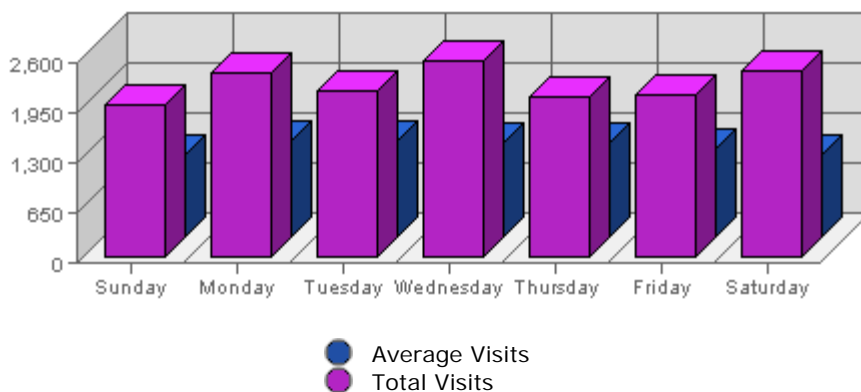

The largest amount of bandwidth transferred occurred on **Mon, Sep 19th 2005** with **1.64 GB** transferred.

On average the smallest amount of bandwidth transferred occurs on **Sunday** with **566.35 MB** transferred.

On average the largest amount of bandwidth transferred occurs on **Tuesday** with **686.28 MB** transferred.

Hits

Date	Hits	Average	Forecast	% of Total
Sun Sep 18th, 2005	124,600	52,717.36	n/a ▼	14.37
Mon Sep 19th, 2005	150,123	66,191.44	n/a ▼	17.32
Tue Sep 20th, 2005	146,441	63,949.07	n/a ▲	16.89
Wed Sep 21st, 2005	109,250	62,420.14	n/a ▼	12.60
Thu Sep 22nd, 2005	112,720	61,570.92	n/a ▼	13.00
Fri Sep 23rd, 2005	112,248	53,953.56	n/a ▼	12.95
Sat Sep 24th, 2005	111,545	50,240.46	n/a ▲	12.87

Summary:

The total number of hits during the selected week is **866,927**.
 The average number of hits during a week is **294,159.49**.

The smallest number of hits occurred on **Wed, Sep 21st 2005** with **109,250** hits.
 The largest number of hits occurred on **Mon, Sep 19th 2005** with **150,123** hits.

On average the smallest number of hits occurs on **Saturday** with **50,847.44** hits.
 On average the largest number of hits occurs on **Monday** with **67,014.29** hits.

Visits

Date	Visits	Average	Forecast	% of Total
Sun Sep 18th, 2005	1,980	1,084.28	n/a ▼	12.56
Mon Sep 19th, 2005	2,414	1,264.45	n/a ▼	15.31
Tue Sep 20th, 2005	2,177	1,267.07	n/a ▼	13.80
Wed Sep 21st, 2005	2,562	1,232.94	n/a ▲	16.25
Thu Sep 22nd, 2005	2,089	1,243.46	n/a ▼	13.25