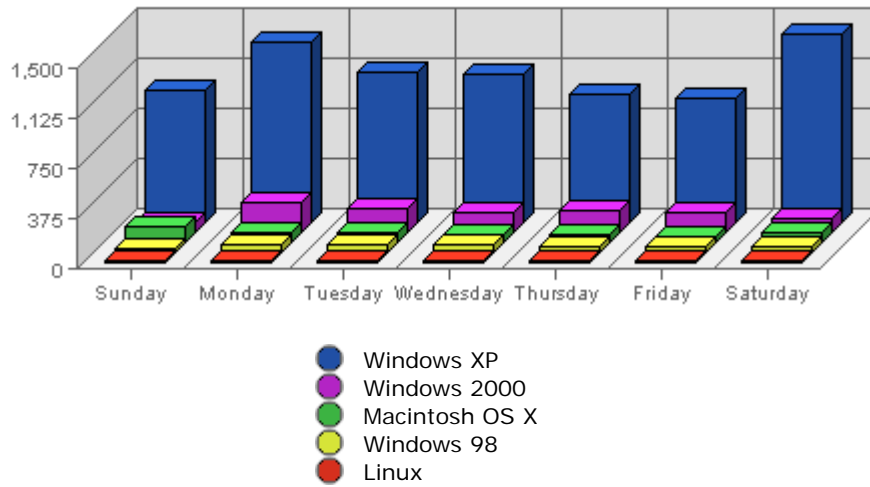

Operating System	Visits	Average	Forecasted	% of Total
1.	Windows XP	7,931	2,370.73	n/a ▲	75.12%
2.	Windows 2000	1,112	595.87	n/a ▼	10.53%
3.	Macintosh OS X	569	123.87	n/a ▲	5.39%
4.	Windows 98	379	363.90	n/a ▲	3.59%
5.	Linux	168	53.47	n/a ▲	1.59%
6.	Macintosh PPC	143	63.74	n/a ▲	1.35%
7.	Windows ME	127	125.46	n/a ▲	1.20%
8.	Windows 2003	46	14.87	n/a ▼	0.44%
9.	Windows 95	35	32.08	n/a ▼	0.33%
10.	Windows NT	35	37.90	n/a ▲	0.33%

Summary:

- During the selected week, **15** distinct browser operating systems are seen in **10,558** visits. (Averaging **703.87** visits per browser operating system)
- During the previous week, **14** distinct browser operating systems were seen in **10,253** visits. (Averaging **732.36** visits per browser operating system)
- During the selected week there are visits from **15** distinct browser operating systems. During the previous week there were visits from **14** distinct browser operating systems. This is a change of **1 (+7.14%)** distinct browser operating system.
- During the selected week there are **10,558** visits with identifiable browser operating systems. During the previous week there were **10,253** visits with identifiable browser operating systems. This is a change of **305 (+2.97%)** visits.
- The selected week's average (**703.87** visits per browser operating system) is **down** by **28.49 (-3.89%)** from last week's average (**732.36** visits per browser operating system).
- **13.33%** of all browser operating systems are present in more than the average (**703.87** visits per browser operating system), and **86.67%** are present in less.
- Your top browser operating system accounts for **7,931** visits, **75.12%** of all visits.
- **1** browser operating system (**6.67%** of all browser operating systems) recorded only 1 visit.