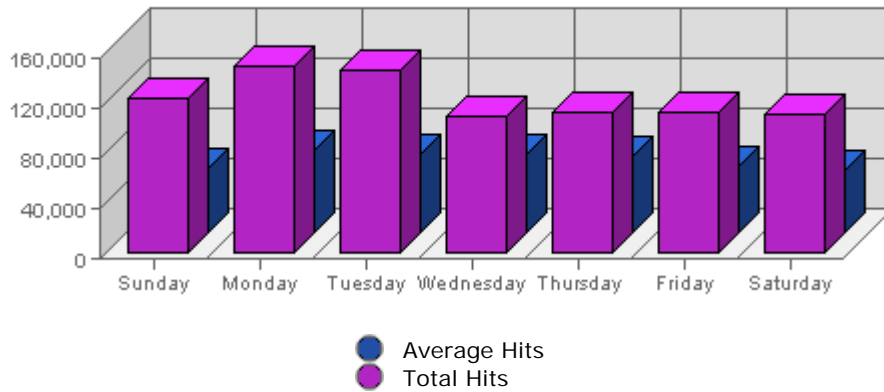

Summary:

The total amount of bandwidth transferred during the selected week is **9.85 GB**.

The average amount of bandwidth transferred during a week is **3.03 GB**.

The smallest amount of bandwidth transferred occurred on **Thu, Sep 22nd 2005** with **1.27 GB** transferred.

The largest amount of bandwidth transferred occurred on **Mon, Sep 19th 2005** with **1.64 GB** transferred.

On average the smallest amount of bandwidth transferred occurs on **Sunday** with **566.35 MB** transferred.

On average the largest amount of bandwidth transferred occurs on **Tuesday** with **686.28 MB** transferred.

Hits

Date	Hits	Average	Forecast	% of Total
Sun Sep 18th, 2005	124,600	52,717.36	n/a ▼	14.37
Mon Sep 19th, 2005	150,123	66,191.44	n/a ▼	17.32
Tue Sep 20th, 2005	146,441	63,949.07	n/a ▲	16.89
Wed Sep 21st, 2005	109,250	62,420.14	n/a ▼	12.60
Thu Sep 22nd, 2005	112,720	61,570.92	n/a ▼	13.00
Fri Sep 23rd, 2005	112,248	53,953.56	n/a ▼	12.95
Sat Sep 24th, 2005	111,545	50,240.46	n/a ▲	12.87

Summary:

The total number of hits during the selected week is **866,927**.
 The average number of hits during a week is **294,159.49**.

The smallest number of hits occurred on **Wed, Sep 21st 2005** with **109,250** hits.
 The largest number of hits occurred on **Mon, Sep 19th 2005** with **150,123** hits.