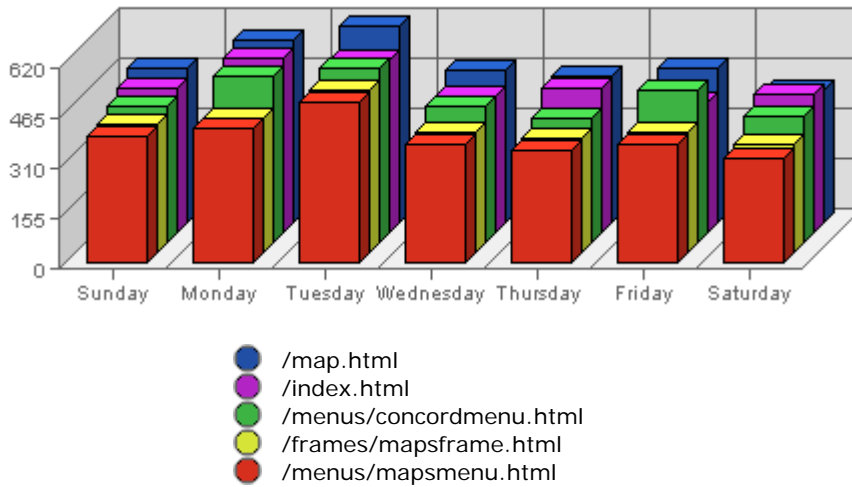

URL	Hits	Average	Forecasted	% of Total
1. /map.html	3,485	726.17	n/a ▼	4.01%
2. /index.html	3,244	1,774.90	n/a ▼	3.73%
3. /menus/concordmenu.html	3,165	1,335.13	n/a ▼	3.64%
4. /frames/mapsframe.html	2,765	635.35	n/a ▼	3.18%
5. /menus/mapsmenu.html	2,729	628.83	n/a ▼	3.14%
6. /maps/concordpacific/index.html	2,582	1,060.48	n/a ▼	2.97%
7. /frames/concordframe.html	2,244	853.78	n/a ▼	2.58%
8. /maps/coalharbour/index.html	1,335	548.97	n/a ▼	1.54%
9. /frames/coalframe.html	1,152	443.46	n/a ▼	1.33%
10. /menus/coalmenu.html	1,133	440.78	n/a ▼	1.30%

Summary:

- During the selected week, **6,797** distinct pages are responsible for **86,877** page views. (Averaging **12.78** views per page)
- During the previous week, **6,349** distinct pages were responsible for **93,168** page views. (Averaging **14.67** views per page)
- During the selected week there are **6,797** distinct pages. During the previous week there were **6,349** distinct pages. This is a change of **448 (+7.06%)** distinct pages.
- During the selected week there are **86,877** page views. During the previous week there were **93,168** page views. This is a change of **-6,291 (-6.75%)** page views.
- The selected week's average (**12.78** views per page) is **down** by **1.89 (-12.88%)** from last week's average (**14.67** views per page).
- **14.45%** of all pages were viewed more than the average (**12.78** views per page), and **85.55%** were viewed less.
- Your top page accounts for **3,485** page views, **4.01%** of all page views.
- **2,384** pages (**35.07%** of all pages) recorded only 1 page view.

Most Common Referring Sites