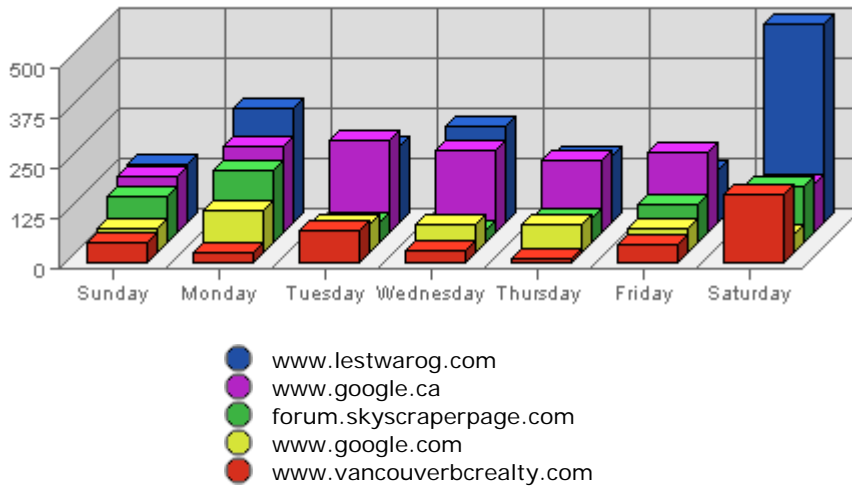

Referring Site	Referrals	Average	Forecasted	% of Total
1.	www.lestwarog.com	1,665	362.41	n/a ▲	27.58%
2.	www.google.ca	1,302	211.64	n/a ▲	21.56%
3.	forum.skyscraperpage.com	690	36.62	n/a ▲	11.43%
4.	www.google.com	490	81.85	n/a ▼	8.12%
5.	www.vancouverbcrealty.com	420	133.37	n/a ▼	6.96%
6.	search.yahoo.com	182	60.69	n/a ▼	3.01%
7.	www.6717000.com	159	110.39	n/a ▲	2.63%
8.	ca.search.yahoo.com	125	37.91	n/a ▲	2.07%
9.	search.msn.com	63	44.71	n/a ▼	1.04%
10.	www.superherohype.com	56	0.61	n/a ▲	0.93%

Summary:

- During the selected week, **235** distinct referrers are responsible for **6,038** visits.
  (Averaging **25.69** visits per referrer)
- During the previous week, **200** distinct referrers were responsible for **5,582** visits.
  (Averaging **27.91** visits per referrer)
- During the selected week there are **235** distinct referrers.
  During the previous week there were **200** distinct referrers.
  This is a change of **35 (+17.50%)** distinct referrers.
- During the selected week there are **6,038** referred visits.
  During the previous week there were **5,582** referred visits.
  This is a change of **456 (+8.17%)** visits.
- The selected week's average (**25.69** visits per referring site) is **down** by **2.22 (-7.95%)** from last week's average (**27.91** visits per referring site).
- **6.38%** of all referrers provided more visits than the average (**25.69** visits per referrer), and **93.62%** provided less.
- Your top referrer accounts for **1,665** referred visits, **27.58%** of all referred visits.
- **114** referrers (**48.51%** of all referrers) referred only 1 visit.

Most Common Browser Operating Systems