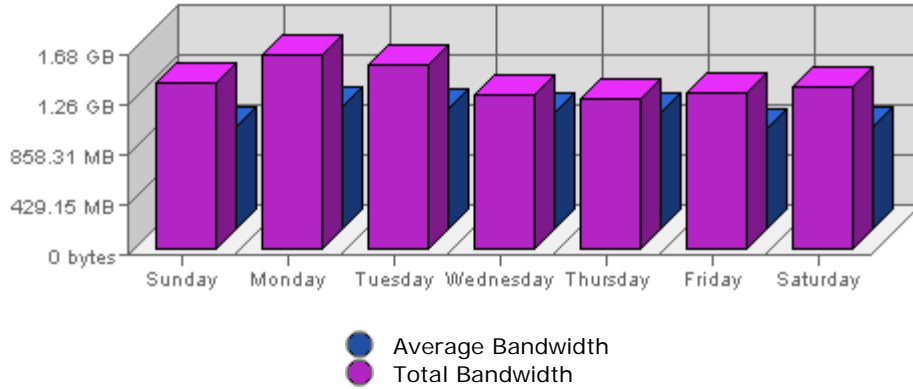

Executive Report
 For the week of September 18th 2005
 For virtual server **LesTwarog**

Bandwidth

Date	Bandwidth	Average	Forecast	% of Total
Sun Sep 18th, 2005	1.40 GB	880.02 MB	n/a ▼	14.24
Mon Sep 19th, 2005	1.64 GB	1.02 GB	n/a ▼	16.65
Tue Sep 20th, 2005	1.56 GB	1.02 GB	n/a ▲	15.79
Wed Sep 21st, 2005	1.30 GB	1008.85 MB	n/a ▼	13.20
Thu Sep 22nd, 2005	1.27 GB	995.65 MB	n/a ▼	12.92
Fri Sep 23rd, 2005	1.31 GB	873.72 MB	n/a ▼	13.34
Sat Sep 24th, 2005	1.36 GB	881.20 MB	n/a ▲	13.85

Summary:

The total amount of bandwidth transferred during the selected week is **9.85 GB**.

The average amount of bandwidth transferred during a week is **3.03 GB**.

The smallest amount of bandwidth transferred occurred on **Thu, Sep 22nd 2005** with **1.27 GB** transferred.

The largest amount of bandwidth transferred occurred on **Mon, Sep 19th 2005** with **1.64 GB** transferred.

On average the smallest amount of bandwidth transferred occurs on **Sunday** with **566.35 MB** transferred.

On average the largest amount of bandwidth transferred occurs on **Tuesday** with **686.28 MB** transferred.

Hits

Date	Hits	Average	Forecast	% of Total
Sun Sep 18th, 2005	124,600	52,717.36	n/a ▼	14.37
Mon Sep 19th, 2005	150,123	66,191.44	n/a ▼	17.32
Tue Sep 20th, 2005	146,441	63,949.07	n/a ▲	16.89
Wed Sep 21st, 2005	109,250	62,420.14	n/a ▼	12.60
Thu Sep 22nd, 2005	112,720	61,570.92	n/a ▼	13.00
Fri Sep 23rd, 2005	112,248	53,953.56	n/a ▼	12.95
Sat Sep 24th, 2005	111,545	50,240.46	n/a ▲	12.87