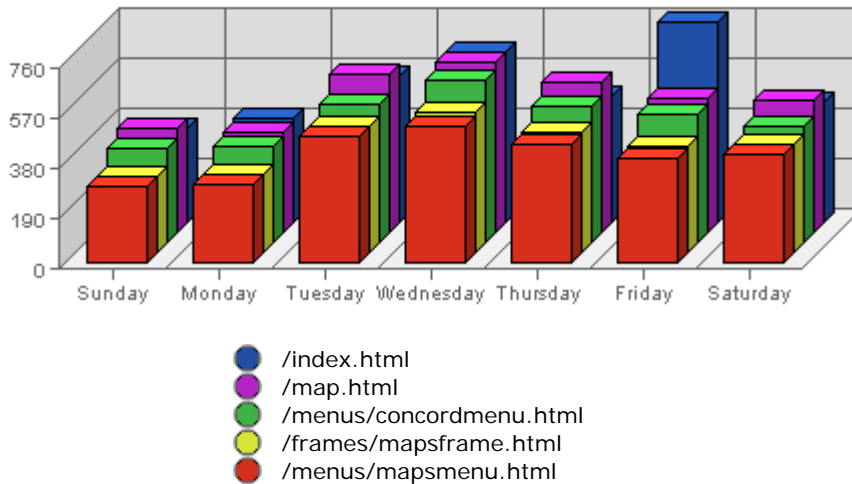

Fri Sep 09th, 2005	2,040	1,131.34	n/a ▼	14.61
Sat Sep 10th, 2005	2,319	1,071.17	n/a ▲	16.60

Summary:

The total number of visits during the selected week is **13,967**.
The average number of visits during a week is **5,834.30**.

The smallest number of visits occurred on **Sun, Sep 04th 2005** with **1,501** visits.
The largest number of visits occurred on **Thu, Sep 08th 2005** with **2,602** visits.

On average the smallest number of visits occurs on **Sunday** with **1,065.19** visits.
On average the largest number of visits occurs on **Tuesday** with **1,253.31** visits.

Most Common Downloads

No Data Available for selected period

Most Common Page Views

	URL	Hits	Average	Forecasted	% of Total
1.	/index.html	3,677	1,752.68	n/a ▲	4.19%
2.	/map.html	3,631	683.32	n/a ▲	4.14%
3.	/menus/concordmenu.html	3,334	1,305.69	n/a ▲	3.80%
4.	/frames/mapsframe.html	2,896	602.35	n/a ▲	3.30%
5.	/menus/mapsmenu.html	2,860	596.30	n/a ▲	3.26%
6.	/maps/concordpacific/index.html	2,771	1,035.44	n/a ▼	3.16%
7.	/frames/concordframe.html	2,359	831.50	n/a ▼	2.69%
8.	/maps/coalharbour/index.html	1,270	537.27	n/a ▲	1.45%
9.	/frames/coalframe.html	1,171	432.73	n/a ▲	1.33%
10.	/menus/coalmenu.html	1,160	430.22	n/a ▲	1.32%

Summary:

- During the selected week, **6,509** distinct pages are responsible for **87,771** page views. (Averaging **13.48** views per page)
- During the previous week, **7,446** distinct pages were responsible for **88,957** page views.