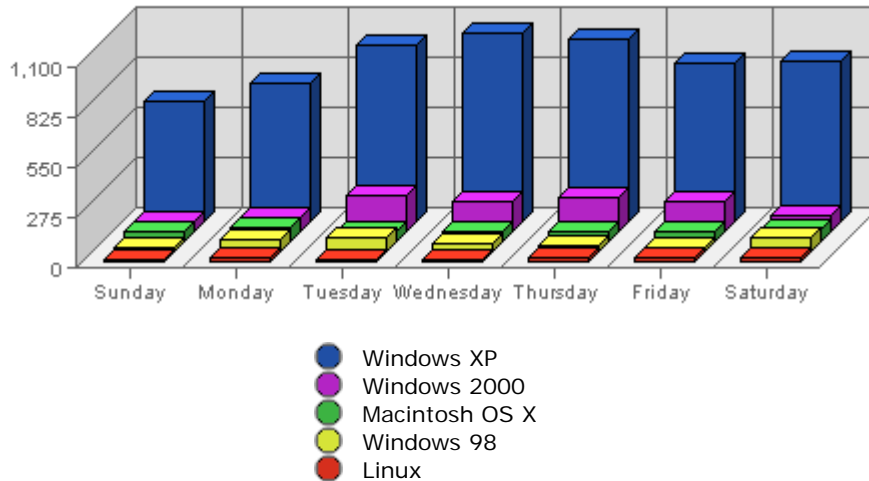

During the previous week there were **4,675** referred visits.
This is a change of **-389 (-8.32%)** visits.

- The selected week's average (**21.76** visits per referring site) is **down** by **0.40 (-1.81%)** from last week's average (**22.16** visits per referring site).
- **7.11%** of all referrers provided more visits than the average (**21.76** visits per referrer), and **92.89%** provided less.
- Your top referrer accounts for **1,278** referred visits, **29.82%** of all referred visits.
- **101** referrers (**51.27%** of all referrers) referred only 1 visit.

Most Common Browser Operating Systems

	Operating System	Visits	Average	Forecasted	% of Total
1.	Windows XP	6,205	2,293.42	n/a ▼	72.70%
2.	Windows 2000	983	588.37	n/a ▼	11.52%
3.	Macintosh OS X	457	117.68	n/a ▼	5.35%
4.	Windows 98	381	363.78	n/a ▲	4.46%
5.	Linux	153	52.13	n/a ▼	1.79%
6.	Windows ME	141	125.59	n/a ▲	1.65%
7.	Macintosh PPC	94	62.96	n/a ▼	1.10%
8.	Windows 95	60	31.74	n/a ▲	0.70%
9.	Windows 2003	30	14.40	n/a ▼	0.35%
10.	Windows NT	29	38.04	n/a ▼	0.34%

Summary:

- During the selected week, **12** distinct browser operating systems are seen in **8,535** visits. (Averaging **711.25** visits per browser operating system)
- During the previous week, **15** distinct browser operating systems were seen in **9,125** visits. (Averaging **608.33** visits per browser operating system)
- During the selected week there are visits from **12** distinct browser operating systems. During the previous week there were visits from **15** distinct browser operating systems. This is a change of **-3 (-20.00%)** distinct browser operating systems.
- During the selected week there are **8,535** visits with identifiable browser operating systems. During the previous week there were **9,125** visits with identifiable browser operating systems. This is a change of **-590 (-6.47%)** visits.
- The selected week's average (**711.25** visits per browser operating system) is **up** by **102.92 (+16.92%)** from last week's average (**608.33** visits per browser operating system).
- **16.67%** of all browser operating systems are present in more than the average (**711.25** visits per