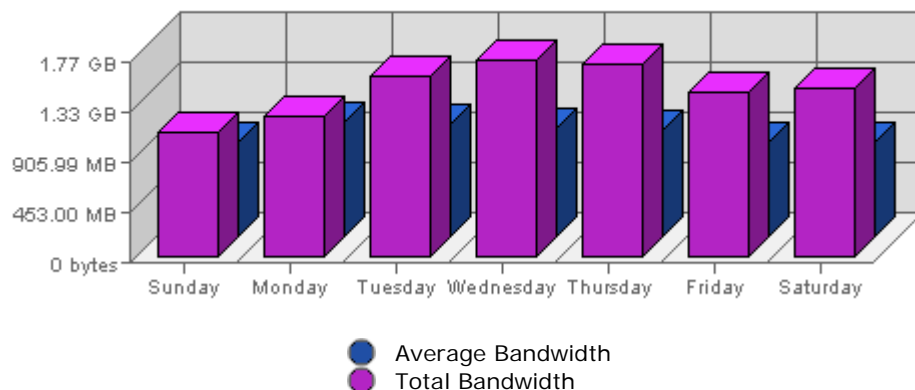

Executive Report
 For the week of September 04th 2005
 For virtual server **LesTwarog**

Bandwidth

Date	Bandwidth	Average	Forecast	% of Total
Sun Sep 04th, 2005	1.10 GB	864.83 MB	n/a ▼	10.62
Mon Sep 05th, 2005	1.25 GB	1.01 GB	n/a ▼	12.09
Tue Sep 06th, 2005	1.60 GB	1.01 GB	n/a ▼	15.43
Wed Sep 07th, 2005	1.74 GB	986.03 MB	n/a ▲	16.76
Thu Sep 08th, 2005	1.70 GB	971.56 MB	n/a ▲	16.45
Fri Sep 09th, 2005	1.47 GB	855.11 MB	n/a ▲	14.15
Sat Sep 10th, 2005	1.50 GB	864.14 MB	n/a ▲	14.50

Summary:

The total amount of bandwidth transferred during the selected week is **10.36 GB**.

The average amount of bandwidth transferred during a week is **2.92 GB**.

The smallest amount of bandwidth transferred occurred on **Sun, Sep 04th 2005** with **1.10 GB** transferred.

The largest amount of bandwidth transferred occurred on **Wed, Sep 07th 2005** with **1.74 GB** transferred.

On average the smallest amount of bandwidth transferred occurs on **Sunday** with **549.79 MB** transferred.

On average the largest amount of bandwidth transferred occurs on **Tuesday** with **668.72 MB** transferred.

Hits

Date	Hits	Average	Forecast	% of Total
Sun Sep 04th, 2005	100,588	51,323.79	n/a ▼	11.00
Mon Sep 05th, 2005	108,479	64,829.21	n/a ▼	11.87
Tue Sep 06th, 2005	144,644	62,485.46	n/a ▼	15.82
Wed Sep 07th, 2005	157,922	60,611.72	n/a ▲	17.27
Thu Sep 08th, 2005	145,206	59,730.24	n/a ▲	15.88
Fri Sep 09th, 2005	133,711	52,393.48	n/a ▲	14.63
Sat Sep 10th, 2005	123,704	48,869.70	n/a ▲	13.53