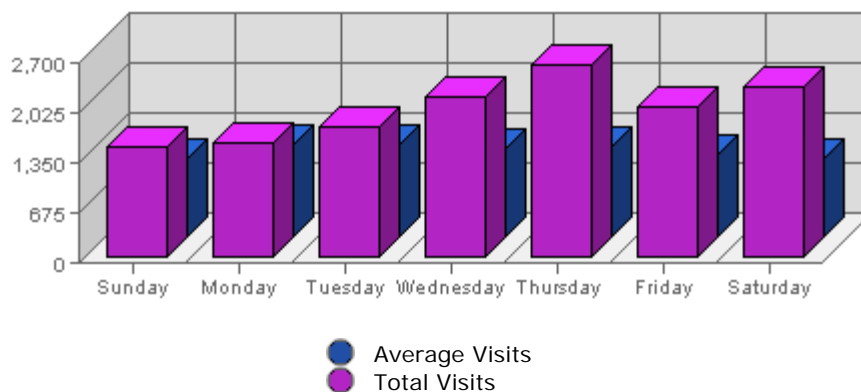

The largest amount of bandwidth transferred occurred on **Wed, Sep 07th 2005** with **1.74 GB** transferred.

On average the smallest amount of bandwidth transferred occurs on **Sunday** with **549.79 MB** transferred.

On average the largest amount of bandwidth transferred occurs on **Tuesday** with **668.72 MB** transferred.

Hits

Date	Hits	Average	Forecast	% of Total
Sun Sep 04th, 2005	100,588	51,323.79	n/a ▼	11.00
Mon Sep 05th, 2005	108,479	64,829.21	n/a ▼	11.87
Tue Sep 06th, 2005	144,644	62,485.46	n/a ▼	15.82
Wed Sep 07th, 2005	157,922	60,611.72	n/a ▲	17.27
Thu Sep 08th, 2005	145,206	59,730.24	n/a ▲	15.88
Fri Sep 09th, 2005	133,711	52,393.48	n/a ▲	14.63
Sat Sep 10th, 2005	123,704	48,869.70	n/a ▲	13.53

Summary:

The total number of hits during the selected week is **914,254**.
 The average number of hits during a week is **284,801.06**.

The smallest number of hits occurred on **Sun, Sep 04th 2005** with **100,588** hits.
 The largest number of hits occurred on **Wed, Sep 07th 2005** with **157,922** hits.

On average the smallest number of hits occurs on **Saturday** with **49,625.61** hits.
 On average the largest number of hits occurs on **Monday** with **65,265.71** hits.

Visits

Date	Visits	Average	Forecast	% of Total
Sun Sep 04th, 2005	1,501	1,068.18	n/a ▼	10.75
Mon Sep 05th, 2005	1,565	1,246.98	n/a ▼	11.21
Tue Sep 06th, 2005	1,777	1,248.07	n/a ▼	12.72
Wed Sep 07th, 2005	2,163	1,213.60	n/a ▲	15.49
Thu Sep 08th, 2005	2,602	1,220.48	n/a ▲	18.63