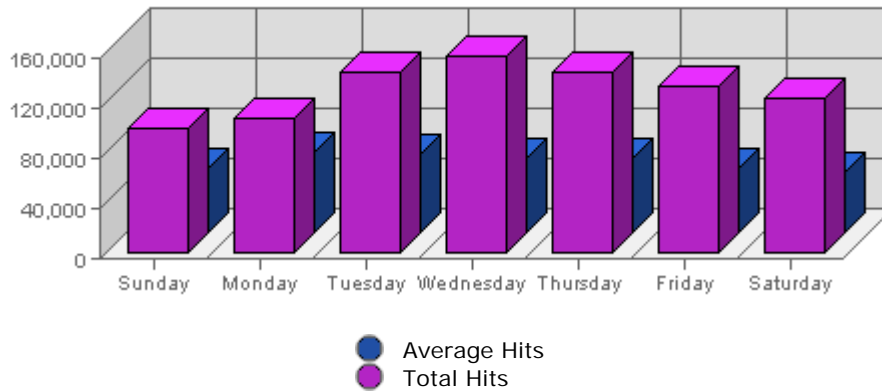

Summary:

The total amount of bandwidth transferred during the selected week is **10.36 GB**.

The average amount of bandwidth transferred during a week is **2.92 GB**.

The smallest amount of bandwidth transferred occurred on **Sun, Sep 04th 2005** with **1.10 GB** transferred.

The largest amount of bandwidth transferred occurred on **Wed, Sep 07th 2005** with **1.74 GB** transferred.

On average the smallest amount of bandwidth transferred occurs on **Sunday** with **549.79 MB** transferred.

On average the largest amount of bandwidth transferred occurs on **Tuesday** with **668.72 MB** transferred.

Hits

Date	Hits	Average	Forecast	% of Total
Sun Sep 04th, 2005	100,588	51,323.79	n/a ▼	11.00
Mon Sep 05th, 2005	108,479	64,829.21	n/a ▼	11.87
Tue Sep 06th, 2005	144,644	62,485.46	n/a ▼	15.82
Wed Sep 07th, 2005	157,922	60,611.72	n/a ▲	17.27
Thu Sep 08th, 2005	145,206	59,730.24	n/a ▲	15.88
Fri Sep 09th, 2005	133,711	52,393.48	n/a ▲	14.63
Sat Sep 10th, 2005	123,704	48,869.70	n/a ▲	13.53

Summary:

The total number of hits during the selected week is **914,254**.
 The average number of hits during a week is **284,801.06**.

The smallest number of hits occurred on **Sun, Sep 04th 2005** with **100,588** hits.
 The largest number of hits occurred on **Wed, Sep 07th 2005** with **157,922** hits.