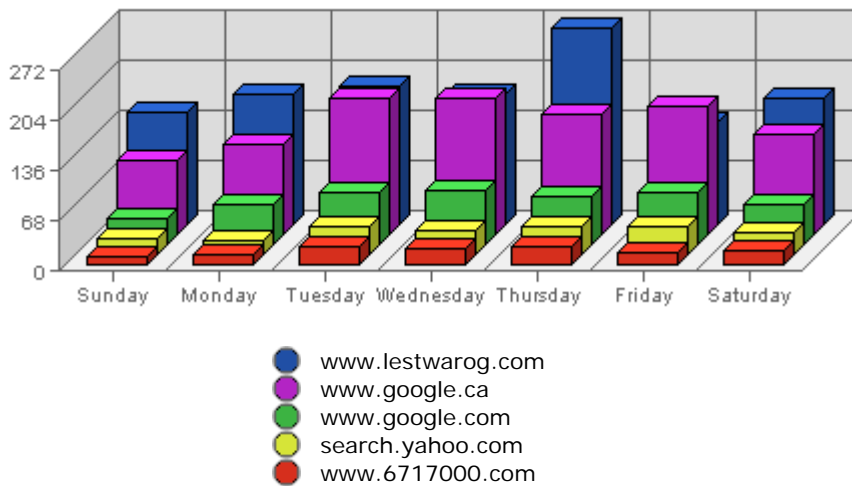

(Averaging **11.95** views per page)

- During the selected week there are **6,509** distinct pages.
  During the previous week there were **7,446** distinct pages.
  This is a change of **-937 (-12.58%)** distinct pages.
- During the selected week there are **87,771** page views.
  During the previous week there were **88,957** page views.
  This is a change of **-1,186 (-1.33%)** page views.
- The selected week's average (**13.48** views per page) is **up** by **1.53 (+12.80%)** from last week's average (**11.95** views per page).
- **13.78%** of all pages were viewed more than the average (**13.48** views per page), and **86.22%** were viewed less.
- Your top page accounts for **3,677** page views, **4.19%** of all page views.
- **2,373** pages (**36.46%** of all pages) recorded only 1 page view.

Most Common Referring Sites

	Referring Site	Referrals	Average	Forecasted	% of Total
1.	www.lestwarog.com	1,278	345.84	n/a ▼	29.82%
2.	www.google.ca	1,075	196.23	n/a ▼	25.08%
3.	www.google.com	438	75.77	n/a ▼	10.22%
4.	search.yahoo.com	229	58.77	n/a ▲	5.34%
5.	www.6717000.com	139	109.84	n/a ▲	3.24%
6.	ca.search.yahoo.com	131	36.73	n/a ▲	3.06%
7.	www.vancouverbcrealty.com	124	128.11	n/a ▼	2.89%
8.	forum.skyscraperpage.com	86	30.32	n/a ▼	2.01%
9.	6717000.com	84	8.85	n/a ▲	1.96%
10.	search.msn.com	59	44.43	n/a ▲	1.38%

Summary:

- During the selected week, **197** distinct referrers are responsible for **4,286** visits.
  (Averaging **21.76** visits per referrer)
- During the previous week, **211** distinct referrers were responsible for **4,675** visits.
  (Averaging **22.16** visits per referrer)
- During the selected week there are **197** distinct referrers.
  During the previous week there were **211** distinct referrers.
  This is a change of **-14 (-6.64%)** distinct referrers.
- During the selected week there are **4,286** referred visits.