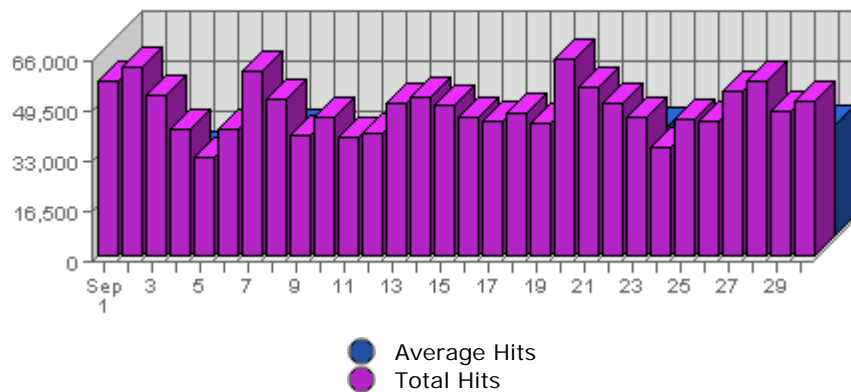

Summary:

The total amount of bandwidth transferred during the selected month is **19.07 GB**.

The average amount of bandwidth transferred during a month is **2.15 GB**.

The smallest amount of bandwidth transferred occurred on **Fri, Sep 24th 2004** with **432.58 MB** transferred.

The largest amount of bandwidth transferred occurred on **Tue, Sep 28th 2004** with **981.80 MB** transferred.

On average the smallest amount of bandwidth transferred occurs on **Saturday** with **148.66 MB** transferred.

On average the largest amount of bandwidth transferred occurs on **Monday** with **199.12 MB** transferred.

Hits

Date	Hits	Average	Forecast	% of Total
Wed Sep 01st, 2004	57,923	35,006.65	n/a ▼	3.97
Thu Sep 02nd, 2004	62,516	35,364.30	n/a ▲	4.29
Fri Sep 03rd, 2004	53,372	31,175.71	n/a ▲	3.66
Sat Sep 04th, 2004	42,018	28,208.89	n/a ▲	2.88
Sun Sep 05th, 2004	32,882	29,698.70	n/a ▼	2.26
Mon Sep 06th, 2004	42,158	38,820.85	n/a ▼	2.89

Summary:

The total number of hits during the selected month is **1,457,411**.

The average number of hits during a month is **555,613.35**.

The smallest number of hits occurred on **Sun, Sep 05th 2004** with **32,882** hits.