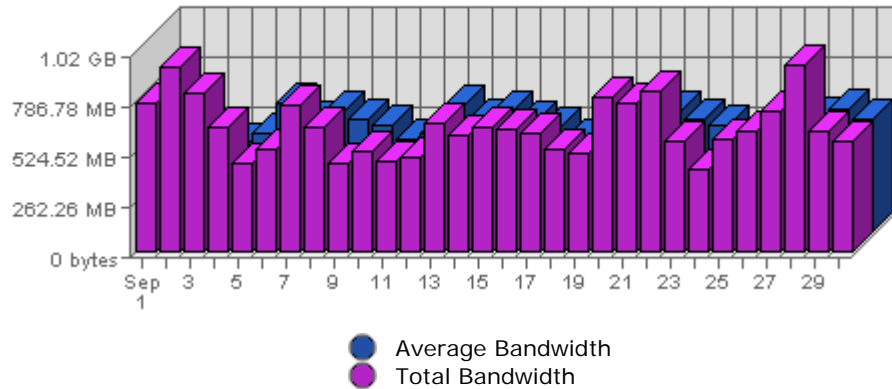

Executive Report
 For the month of September 2004
 For virtual server **LestTwarog**

Bandwidth

Date	Bandwidth	Average	Forecast	% of Total
Wed Sep 01st, 2004	780.49 MB	616.23 MB	n/a ▼	4.00
Thu Sep 02nd, 2004	967.85 MB	561.14 MB	n/a ▲	4.96
Fri Sep 03rd, 2004	838.69 MB	531.83 MB	n/a ▲	4.29
Sat Sep 04th, 2004	657.83 MB	469.59 MB	n/a ▼	3.37
Sun Sep 05th, 2004	467.45 MB	519.15 MB	n/a ▼	2.39
Mon Sep 06th, 2004	540.41 MB	672.57 MB	n/a ▼	2.77
Tue Sep 07th, 2004	768.41 MB	577.73 MB	n/a ▼	3.93
Wed Sep 08th, 2004	654.86 MB	629.92 MB	n/a ▼	3.35
Thu Sep 09th, 2004	470.67 MB	595.03 MB	n/a ▼	2.41
Fri Sep 10th, 2004	525.92 MB	557.40 MB	n/a ▼	2.69
Sat Sep 11th, 2004	472.90 MB	485.27 MB	n/a ▼	2.42
Sun Sep 12th, 2004	496.53 MB	514.84 MB	n/a ▲	2.54
Mon Sep 13th, 2004	672.20 MB	661.56 MB	n/a ▲	3.44

Summary:

The total amount of bandwidth transferred during the selected month is **19.07 GB**.

The average amount of bandwidth transferred during a month is **2.15 GB**.

The smallest amount of bandwidth transferred occurred on **Fri, Sep 24th 2004** with **432.58 MB** transferred.

The largest amount of bandwidth transferred occurred on **Tue, Sep 28th 2004** with **981.80 MB** transferred.

On average the smallest amount of bandwidth transferred occurs on **Saturday** with **148.66 MB** transferred.

The largest number of visits occurred on **Wed, Sep 22nd 2004** with **1,434** visits.

On average the smallest number of visits occurs on **Saturday** with **749.08** visits.

On average the largest number of visits occurs on **Thursday** with **878.98** visits.