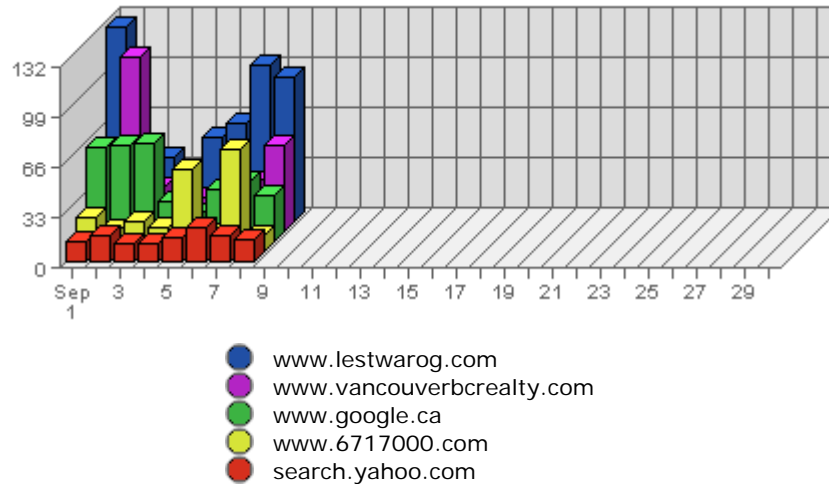

Referring Site	Referrals	Average	Forecasted	% of Total
1.	www.lestwarog.com	566	257.50	n/a ▼	22.43%
2.	www.vancouverbcrealty.com	349	243.95	n/a ▼	13.83%
3.	www.google.ca	344	148.05	n/a ▼	13.63%
4.	www.6717000.com	221	152.05	n/a ▼	8.76%
5.	search.yahoo.com	131	75.05	n/a ▼	5.19%
6.	www.google.com	100	72.00	n/a ▼	3.96%
7.	search.msn.com	83	38.95	n/a ▼	3.29%
8.	luxury.phototours.net	81	45.90	n/a ▼	3.21%
9.	ca.search.yahoo.com	72	33.65	n/a ▼	2.85%
10.	www.skyscraperpage.com	72	49.85	n/a ▼	2.85%

Summary:

- During the selected month, **147** distinct referrers are responsible for **2,523** visits.
  (Averaging **17.16** visits per referrer)
- During the previous month, **317** distinct referrers were responsible for **13,121** visits.
  (Averaging **41.39** visits per referrer)
- During the selected month there are **147** distinct referrers.
  During the previous month there were **317** distinct referrers.
  This is a change of **-170 (-53.63%)** distinct referrers.
- During the selected month there are **2,523** referred visits.
  During the previous month there were **13,121** referred visits.
  This is a change of **-10,598 (-80.77%)** visits.
- The selected month's average (**17.16** visits per referring site) is **down** by **24.23 (-58.54%)** from last month's average (**41.39** visits per referring site).
- **10.88%** of all referrers provided more visits than the average (**17.16** visits per referrer), and **89.12%** provided less.
- Your top referrer accounts for **566** referred visits, **22.43%** of all referred visits.
- **83** referrers (**56.46%** of all referrers) referred only 1 visit.

Most Common Browser Operating Systems