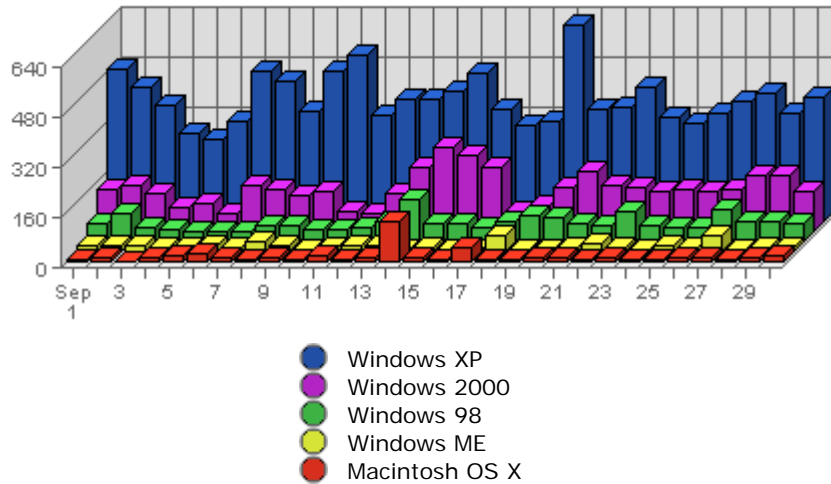

Operating System	Visits	Average	Forecasted	% of Total
1.	Windows XP	11,833	5,423.19	n/a ▼	58.04%
2.	Windows 2000	4,199	1,665.71	n/a ▲	20.60%
3.	Windows 98	1,879	1,491.52	n/a ▼	9.22%
4.	Windows ME	585	514.67	n/a ▼	2.87%
5.	Macintosh OS X	581	177.62	n/a ▲	2.85%
6.	Linux	458	150.14	n/a ▼	2.25%
7.	Macintosh PPC	355	205.38	n/a ▼	1.74%
8.	Windows NT	294	155.90	n/a ▼	1.44%
9.	Windows 95	141	98.52	n/a ▼	0.69%
10.	Windows 2003	54	21.90	n/a ▲	0.26%

Summary:

- During the selected month, **15** distinct browser operating systems are seen in **20,388** visits.
  (Averaging **1,359.20** visits per browser operating system)
- During the previous month, **12** distinct browser operating systems were seen in **22,587** visits.
  (Averaging **1,882.25** visits per browser operating system)
- During the selected month there are visits from **15** distinct browser operating systems.
  During the previous month there were visits from **12** distinct browser operating systems.
  This is a change of **3 (+25.00%)** distinct browser operating systems.
- During the selected month there are **20,388** visits with identifiable browser operating systems.
  During the previous month there were **22,587** visits with identifiable browser operating systems.
  This is a change of **-2,199 (-9.74%)** visits.
- The selected month's average (**1,359.20** visits per browser operating system) is **down** by **523.05 (-27.79%)** from last month's average (**1,882.25** visits per browser operating system).
- **20.00%** of all browser operating systems are present in more than the average (**1,359.20** visits per browser operating system), and **80.00%** are present in less.
- Your top browser operating system accounts for **11,833** visits, **58.04%** of all visits.
- **2** browser operating systems (**13.33%** of all browser operating systems) recorded only 1 visit.