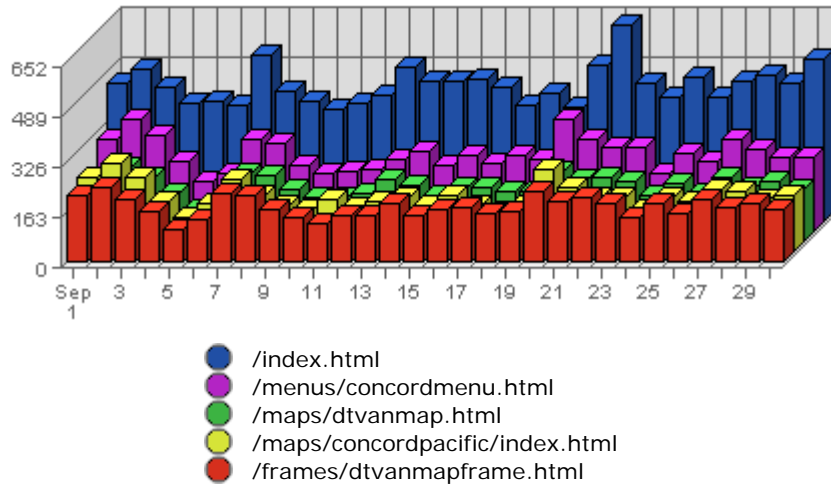

Summary:

The total number of hits during the selected month is **1,457,411**.

The average number of hits during a month is **555,613.35**.

The smallest number of hits occurred on **Sun, Sep 05th 2004** with **32,882** hits.

Summary:

The total number of visits during the selected month is **32,100**.

The average number of visits during a month is **13,348.05**.

The smallest number of visits occurred on **Sat, Sep 04th 2004** with **776** visits.

The largest number of visits occurred on **Wed, Sep 22nd 2004** with **1,434** visits.

On average the smallest number of visits occurs on **Saturday** with **749.08** visits.

On average the largest number of visits occurs on **Thursday** with **878.98** visits.

Most Common Downloads

No Data Available for selected period

Most Common Page Views

URL	Hits	Average	Forecasted	% of Total
1. /index.html	13,415	4,846.24	n/a ▲	7.29%
2. /menus/concordmenu.html	7,639	3,174.95	n/a ▼	4.15%
3. /maps/dtvanmap.html	5,495	2,154.00	n/a ▼	2.99%
4. /maps/concordpacific/index.html	5,481	2,677.00	n/a ▼	2.98%
5. /frames/dtvanmapframe.html	5,377	2,131.24	n/a ▼	2.92%
6. /frames/concordframe.html	4,289	1,908.33	n/a ▼	2.33%
7. /maps/coalharbour/index.html	3,138	1,457.81	n/a ▼	1.71%
8. /maps/detail.asp	2,919	205.24	n/a ▲	1.59%
9. /frames/coalframe.html	2,356	1,036.71	n/a ▼	1.28%
10. /menus/coalmenu.html	2,335	1,032.19	n/a ▼	1.27%