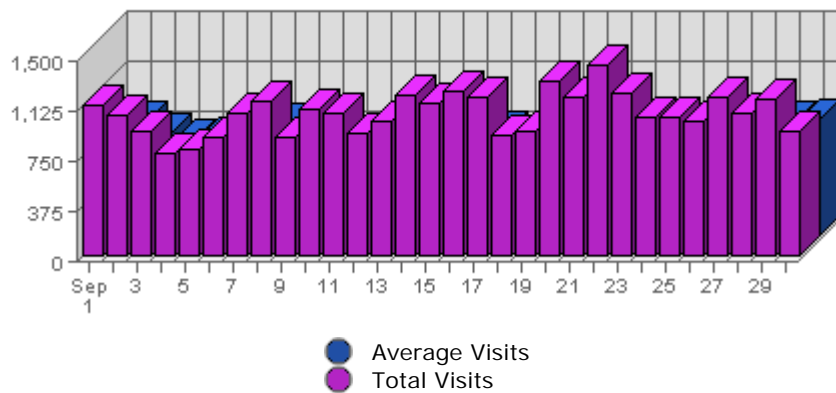

Summary:

The total number of hits during the selected month is **1,457,411**.

The average number of hits during a month is **555,613.35**.

The smallest number of hits occurred on **Sun, Sep 05th 2004** with **32,882** hits.

The largest number of hits occurred on **Mon, Sep 20th 2004** with **65,153** hits.

On average the smallest number of hits occurs on **Saturday** with **29,422.70** hits.

On average the largest number of hits occurs on **Monday** with **39,935.27** hits.

Visits

Date	Visits	Average	Forecast	% of Total
Wed Sep 01st, 2004	1,133	837.02	n/a ▼	3.53
Thu Sep 02nd, 2004	1,062	858.81	n/a ▼	3.31