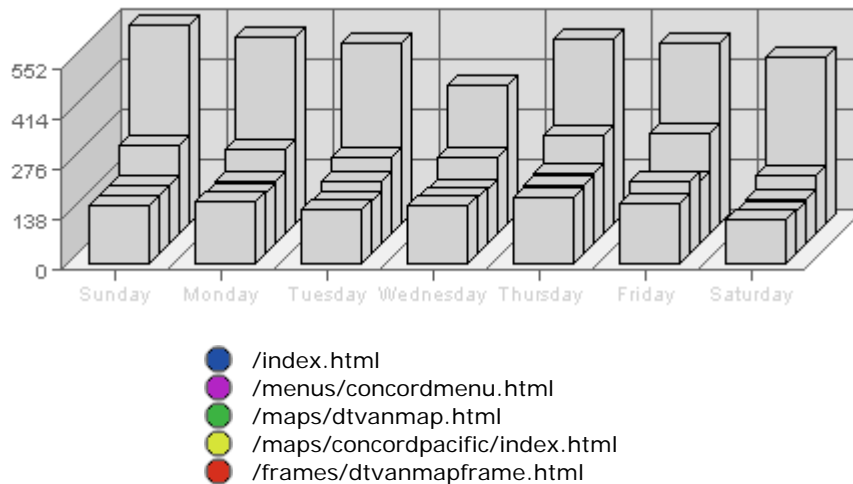

Summary:

The total number of hits during the selected week is **314,867**.
 The average number of hits during a week is **141,014.81**.

The smallest number of hits occurred on **Sat, Oct 23rd 2004** with **34,708** hits.
 The largest number of hits occurred on **Thu, Oct 21st 2004** with **51,141** hits.

Summary:

The total number of visits during the selected week is **5,668**.

The average number of visits during a week is **3,335.15**.

The smallest number of visits occurred on **Sun, Oct 17th 2004** with **711** visits.

The largest number of visits occurred on **Tue, Oct 19th 2004** with **886** visits.

On average the smallest number of visits occurs on **Sunday** with **746.31** visits.

On average the largest number of visits occurs on **Thursday** with **879.69** visits.

Most Common Downloads

No Data Available for selected period

Most Common Page Views

URL	Hits	Average	Forecasted	% of Total
1. /index.html	3,420	1,184.15	n/a ▲	8.86%
2. /menus/concordmenu.html	1,631	755.27	n/a ▲	4.22%
3. /maps/dtvanmap.html	1,153	514.29	n/a ▲	2.99%