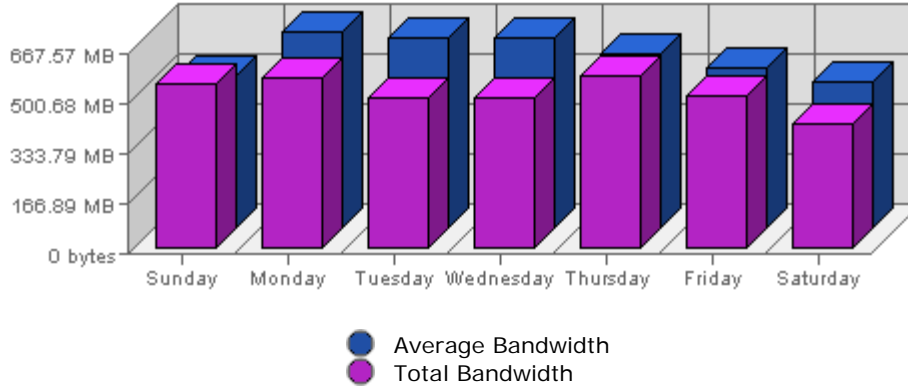

Executive Report
 For the week of October 17th 2004
 For virtual server **LesTwarog**

Bandwidth

Date	Bandwidth	Average	Forecast	% of Total
Sun Oct 17th, 2004	553.03 MB	513.66 MB	n/a ▲	15.22
Mon Oct 18th, 2004	568.62 MB	660.41 MB	n/a ▲	15.65
Tue Oct 19th, 2004	506.00 MB	638.28 MB	n/a ▼	13.92
Wed Oct 20th, 2004	501.99 MB	637.02 MB	n/a ▼	13.81
Thu Oct 21st, 2004	575.98 MB	581.75 MB	n/a ▲	15.85
Fri Oct 22nd, 2004	511.85 MB	540.46 MB	n/a ▲	14.08
Sat Oct 23rd, 2004	416.90 MB	488.37 MB	n/a ▼	11.47

Summary:

The total amount of bandwidth transferred during the selected week is **3.55 GB**.

The average amount of bandwidth transferred during a week is **764.95 MB**.

The smallest amount of bandwidth transferred occurred on **Sat, Oct 23rd 2004** with **416.90 MB** transferred.

The largest amount of bandwidth transferred occurred on **Thu, Oct 21st 2004** with **575.98 MB** transferred.

On average the smallest amount of bandwidth transferred occurs on **Sunday** with **169.76 MB** transferred.

On average the largest amount of bandwidth transferred occurs on **Monday** with **218.44 MB** transferred.

Hits

Date	Hits	Average	Forecast	% of Total
Sun Oct 17th, 2004	42,458	30,836.68	n/a ▲	13.48
Mon Oct 18th, 2004	48,970	40,124.45	n/a ▲	15.55
Tue Oct 19th, 2004	47,320	38,588.26	n/a ▼	15.03
Wed Oct 20th, 2004	43,618	37,005.95	n/a ▼	13.85
Thu Oct 21st, 2004	51,141	36,928.17	n/a ▲	16.24
Fri Oct 22nd, 2004	46,652	32,721.95	n/a ▲	14.82
Sat Oct 23rd, 2004	34,708	29,840.21	n/a ▼	11.02