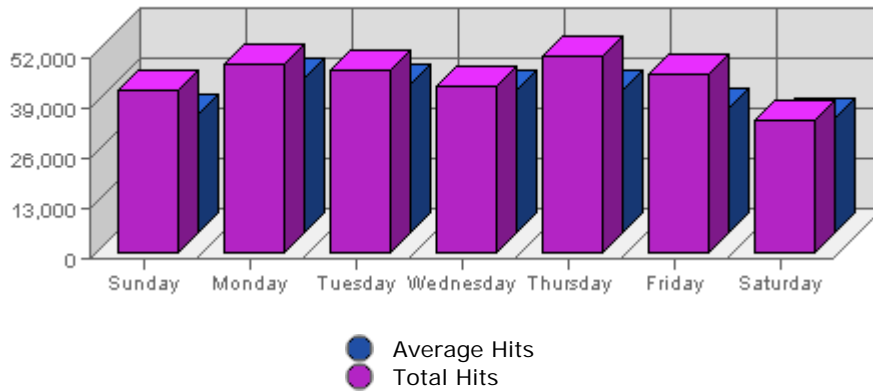

Summary:

The total amount of bandwidth transferred during the selected week is **3.55 GB**.

The average amount of bandwidth transferred during a week is **764.95 MB**.

The smallest amount of bandwidth transferred occurred on **Sat, Oct 23rd 2004** with **416.90 MB** transferred.

The largest amount of bandwidth transferred occurred on **Thu, Oct 21st 2004** with **575.98 MB** transferred.

On average the smallest amount of bandwidth transferred occurs on **Sunday** with **169.76 MB** transferred.

On average the largest amount of bandwidth transferred occurs on **Monday** with **218.44 MB** transferred.

Hits

Date	Hits	Average	Forecast	% of Total
Sun Oct 17th, 2004	42,458	30,836.68	n/a ▲	13.48
Mon Oct 18th, 2004	48,970	40,124.45	n/a ▲	15.55
Tue Oct 19th, 2004	47,320	38,588.26	n/a ▼	15.03
Wed Oct 20th, 2004	43,618	37,005.95	n/a ▼	13.85
Thu Oct 21st, 2004	51,141	36,928.17	n/a ▲	16.24
Fri Oct 22nd, 2004	46,652	32,721.95	n/a ▲	14.82
Sat Oct 23rd, 2004	34,708	29,840.21	n/a ▼	11.02

Summary:

The total number of hits during the selected week is **314,867**.
 The average number of hits during a week is **141,014.81**.

The smallest number of hits occurred on **Sat, Oct 23rd 2004** with **34,708** hits.
 The largest number of hits occurred on **Thu, Oct 21st 2004** with **51,141** hits.