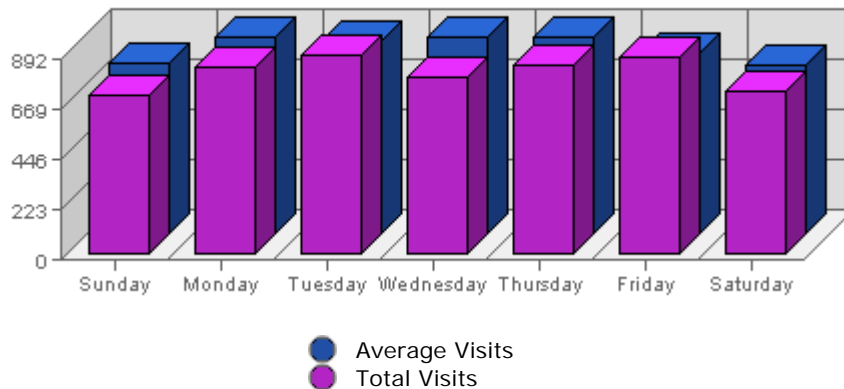

The largest amount of bandwidth transferred occurred on **Thu, Oct 21st 2004** with **575.98 MB** transferred.

On average the smallest amount of bandwidth transferred occurs on **Sunday** with **169.76 MB** transferred.

On average the largest amount of bandwidth transferred occurs on **Monday** with **218.44 MB** transferred.

Hits

Date	Hits	Average	Forecast	% of Total
Sun Oct 17th, 2004	42,458	30,836.68	n/a ▲	13.48
Mon Oct 18th, 2004	48,970	40,124.45	n/a ▲	15.55
Tue Oct 19th, 2004	47,320	38,588.26	n/a ▼	15.03
Wed Oct 20th, 2004	43,618	37,005.95	n/a ▼	13.85
Thu Oct 21st, 2004	51,141	36,928.17	n/a ▲	16.24
Fri Oct 22nd, 2004	46,652	32,721.95	n/a ▲	14.82
Sat Oct 23rd, 2004	34,708	29,840.21	n/a ▼	11.02

Summary:

The total number of hits during the selected week is **314,867**.
 The average number of hits during a week is **141,014.81**.

The smallest number of hits occurred on **Sat, Oct 23rd 2004** with **34,708** hits.
 The largest number of hits occurred on **Thu, Oct 21st 2004** with **51,141** hits.

On average the smallest number of hits occurs on **Saturday** with **29,930.35** hits.
 On average the largest number of hits occurs on **Monday** with **40,288.26** hits.

Visits

Date	Visits	Average	Forecast	% of Total
Sun Oct 17th, 2004	711	758.83	n/a ▼	12.54
Mon Oct 18th, 2004	830	878.62	n/a ▼	14.64
Tue Oct 19th, 2004	886	865.06	n/a ▼	15.63
Wed Oct 20th, 2004	786	875.67	n/a ▼	13.87
Thu Oct 21st, 2004	847	880.30	n/a ▲	14.94
Fri Oct 22nd, 2004	879	805.82	n/a ▲	15.51
Sat Oct 23rd, 2004	729	754.49	n/a ▼	12.86