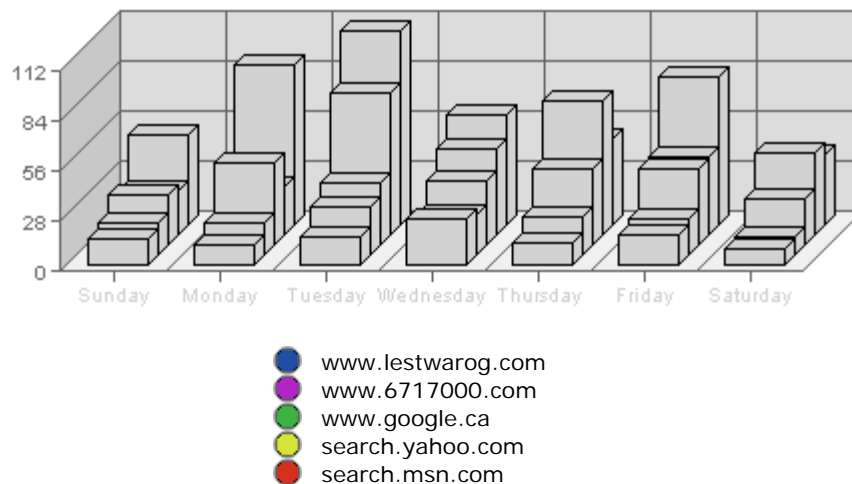

4.	/maps/concordpacific/index.html	1,146	629.61	n/a ▲	2.97%
5.	/frames/dtvanmapframe.html	1,135	508.67	n/a ▲	2.94%
6.	/frames/concordframe.html	952	452.62	n/a ▲	2.47%
7.	/maps/coalharbour/index.html	585	343.20	n/a ▼	1.52%
8.	/maps/detail.asp	501	66.64	n/a ▼	1.30%
9.	/frames/coalframe.html	466	245.48	n/a ▲	1.21%
10.	/menus/coalmenu.html	465	244.25	n/a ▲	1.20%

Summary:

- During the selected week, **3,711** distinct pages are responsible for **38,610** page views. (Averaging **10.40** views per page)
- During the previous week, **3,938** distinct pages were responsible for **38,473** page views. (Averaging **9.77** views per page)
- During the selected week there are **3,711** distinct pages. During the previous week there were **3,938** distinct pages. This is a change of **-227 (-5.76%)** distinct pages.
- During the selected week there are **38,610** page views. During the previous week there were **38,473** page views. This is a change of **137 (+0.36%)** page views.
- The selected week's average (**10.40** views per page) is **up** by **0.63 (+6.45%)** from last week's average (**9.77** views per page).
- **15.36%** of all pages were viewed more than the average (**10.40** views per page), and **84.64%** were viewed less.
- Your top page accounts for **3,420** page views, **8.86%** of all page views.
- **1,460** pages (**39.34%** of all pages) recorded only 1 page view.

Most Common Referring Sites

	Referring Site	Referrals	Average	Forecasted	% of Total
1.	www.lestwarog.com	484	104.89	n/a ▼	24.72%
2.	www.6717000.com	348	52.05	n/a ▲	17.77%
3.	www.google.ca	259	52.47	n/a ▲	13.23%