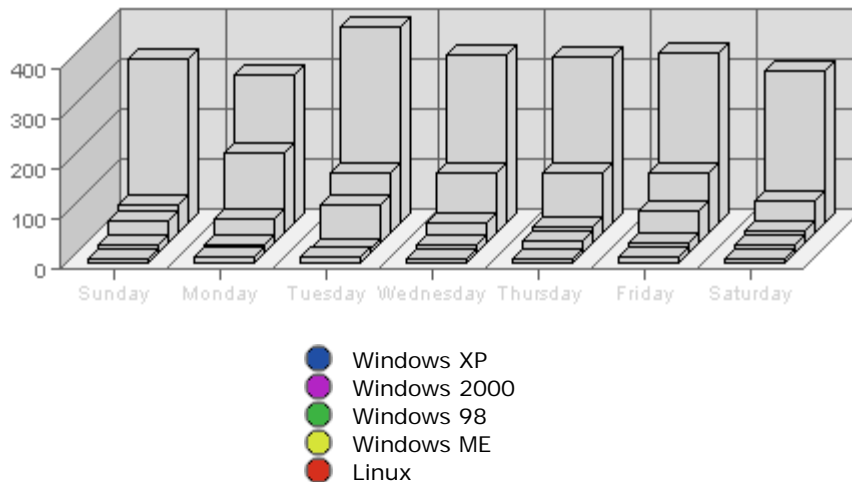

4.	search.yahoo.com	141	26.05	n/a ▲	7.20%
5.	search.msn.com	108	15.41	n/a ▼	5.52%
6.	www.google.com	101	23.68	n/a ▲	5.16%
7.	search.sympatico.msn.ca	48	7.65	n/a ▲	2.45%
8.	ca.search.yahoo.com	46	11.71	n/a ▼	2.35%
9.	www2.lestwarog.com	42	11.16	n/a ▲	2.15%
10.	www.8051283.com	32	5.80	n/a ▼	1.63%

Summary:

- During the selected week, **119** distinct referrers are responsible for **1,958** visits. (Averaging **16.45** visits per referrer)
- During the previous week, **113** distinct referrers were responsible for **2,132** visits. (Averaging **18.87** visits per referrer)
- During the selected week there are **119** distinct referrers. During the previous week there were **113** distinct referrers. This is a change of **6 (+5.31%)** distinct referrers.
- During the selected week there are **1,958** referred visits. During the previous week there were **2,132** referred visits. This is a change of **-174 (-8.16%)** visits.
- The selected week's average (**16.45** visits per referring site) is **down** by **2.42 (-12.82%)** from last week's average (**18.87** visits per referring site).
- **10.92%** of all referrers provided more visits than the average (**16.45** visits per referrer), and **89.08%** provided less.
- Your top referrer accounts for **484** referred visits, **24.72%** of all referred visits.
- **60** referrers (**50.42%** of all referrers) referred only 1 visit.

Most Common Browser Operating Systems

	Operating System	Visits	Average	Forecasted	% of Total
1.	Windows XP	2,338	1,285.59	n/a ▼	60.34%
2.	Windows 2000	767	396.92	n/a ▲	19.79%
3.	Windows 98	339	341.43	n/a ▼	8.75%