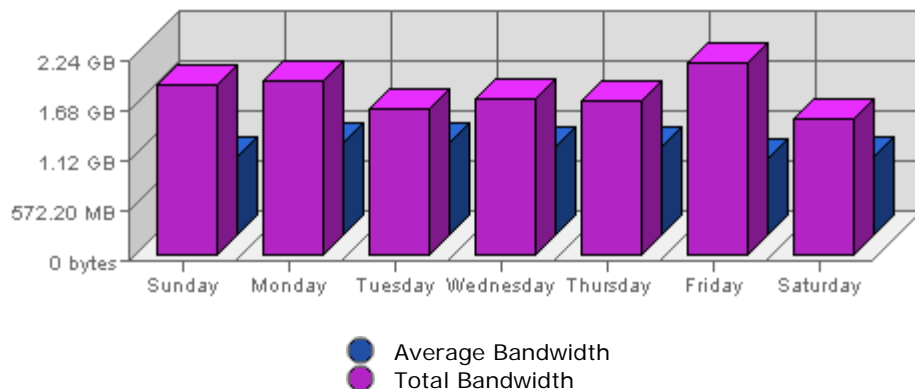

Executive Report
 For the week of October 02nd 2005
 For virtual server **LesTwarog**

Bandwidth

Date	Bandwidth	Average	Forecast	% of Total
Sun Oct 02nd, 2005	1.90 GB	897.67 MB	n/a ▲	15.03
Mon Oct 03rd, 2005	1.95 GB	1.04 GB	n/a ▲	15.39
Tue Oct 04th, 2005	1.65 GB	1.04 GB	n/a ▲	13.00
Wed Oct 05th, 2005	1.75 GB	1.00 GB	n/a ▲	13.79
Thu Oct 06th, 2005	1.72 GB	1009.03 MB	n/a ▲	13.60
Fri Oct 07th, 2005	2.16 GB	889.61 MB	n/a ▲	17.09
Sat Oct 08th, 2005	1.53 GB	895.08 MB	n/a ▲	12.10

Summary:

The total amount of bandwidth transferred during the selected week is **12.66 GB**.

The average amount of bandwidth transferred during a week is **3.13 GB**.

The smallest amount of bandwidth transferred occurred on **Sat, Oct 08th 2005** with **1.53 GB** transferred.

The largest amount of bandwidth transferred occurred on **Fri, Oct 07th 2005** with **2.16 GB** transferred.

On average the smallest amount of bandwidth transferred occurs on **Sunday** with **589.15 MB** transferred.

Summary:

The total number of hits during the selected week is **1,011,265**.
 The average number of hits during a week is **302,714.25**.

The smallest number of hits occurred on **Fri, Oct 07th 2005** with **119,758** hits.
 The largest number of hits occurred on **Mon, Oct 03rd 2005** with **178,894** hits.