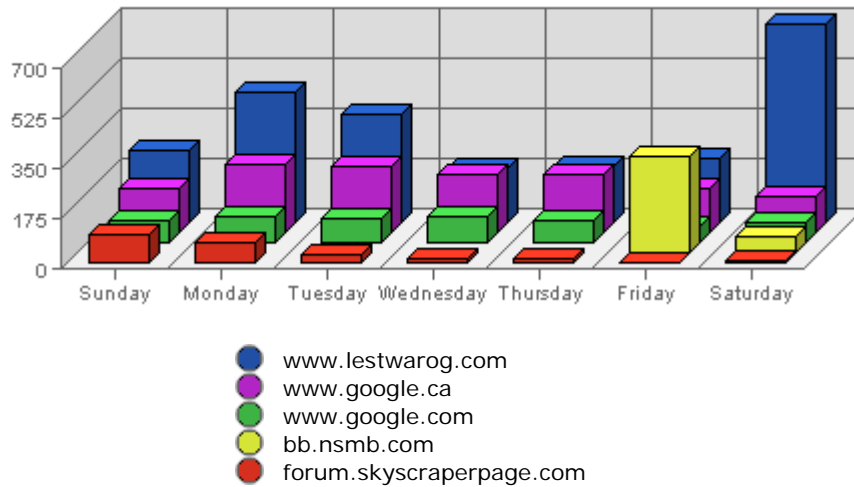

Referring Site	Referrals	Average	Forecasted	% of Total
1. www.lestwarog.com	2,405	387.07	n/a ▲	33.59%
2. www.google.ca	1,332	227.83	n/a ▼	18.61%
3. www.google.com	568	88.30	n/a ▲	7.93%
4. bb.nsmb.com	396	2.73	n/a ■	5.53%
5. forum.skyscraperpage.com	249	40.88	n/a ▼	3.48%
6. www.vancouverbcrealty.com	235	134.31	n/a ▲	3.28%
7. search.yahoo.com	210	62.36	n/a ▲	2.93%
8. www.6717000.com	167	111.12	n/a ▲	2.33%
9. www.skyscraperpage.com	150	7.24	n/a ▲	2.10%
10. ca.search.yahoo.com	128	39.17	n/a ▼	1.79%

Summary:

- During the selected week, **276** distinct referrers are responsible for **7,159** visits. (Averaging **25.94** visits per referrer)
- During the previous week, **323** distinct referrers were responsible for **6,316** visits. (Averaging **19.55** visits per referrer)
- During the selected week there are **276** distinct referrers. During the previous week there were **323** distinct referrers. This is a change of **-47 (-14.55%)** distinct referrers.
- During the selected week there are **7,159** referred visits. During the previous week there were **6,316** referred visits. This is a change of **843 (+13.35%)** visits.
- The selected week's average (**25.94** visits per referring site) is **up** by **6.39 (+32.69%)** from last week's average (**19.55** visits per referring site).
- **7.97%** of all referrers provided more visits than the average (**25.94** visits per referrer), and **92.03%** provided less.
- Your top referrer accounts for **2,405** referred visits, **33.59%** of all referred visits.
- **135** referrers (**48.91%** of all referrers) referred only 1 visit.

Most Common Browser Operating Systems