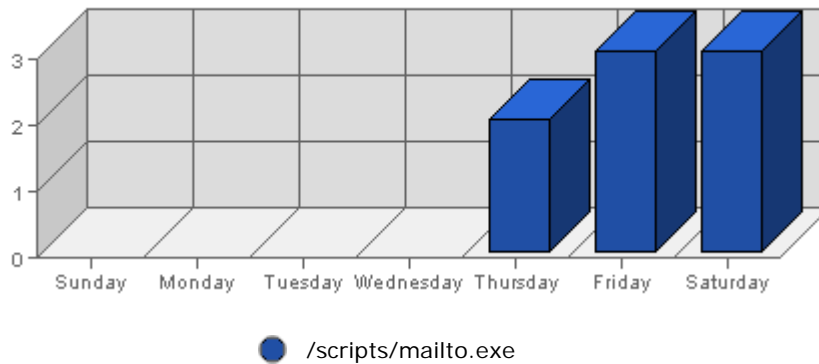

Fri Oct 07th, 2005	2,676	1,168.90	n/a ▲	14.57
Sat Oct 08th, 2005	2,750	1,115.69	n/a ▲	14.98

Summary:

The total number of visits during the selected week is **18,361**.
The average number of visits during a week is **6,102.67**.

The smallest number of visits occurred on **Wed, Oct 05th 2005** with **2,331** visits.
The largest number of visits occurred on **Mon, Oct 03rd 2005** with **2,760** visits.

On average the smallest number of visits occurs on **Sunday** with **1,110.50** visits.
On average the largest number of visits occurs on **Monday** with **1,303.32** visits.

Most Common Downloads

URL	Downloads	Average	Forecasted	% of Total
1. /scripts/mailto.exe	8	0.61	n/a ▲	100.00%

Summary:

- During the selected week, **1** distinct file is responsible for **8** downloads. (Averaging **8.00** downloads per file)
- During the previous week, **1** distinct file was responsible for **1** download. (Averaging **1.00** download per file)
- During the selected week there is **1** distinct file. During the previous week there was **1** distinct file. This is a change of **0 (0.00%)** distinct files.
- The selected week's average (**8.00** downloads per download) is **up** by (**+700.00%**) from last week's average (**1.00** download per download).
- **100.00%** of all files were downloaded more than the average (**8.00** downloads per file), and **0.00%** were downloaded less.
- Your top file accounts for downloads, **100.00%** of all downloads.
- **0** files (**0.00%** of all files) recorded only 1 download.

Most Common Page Views