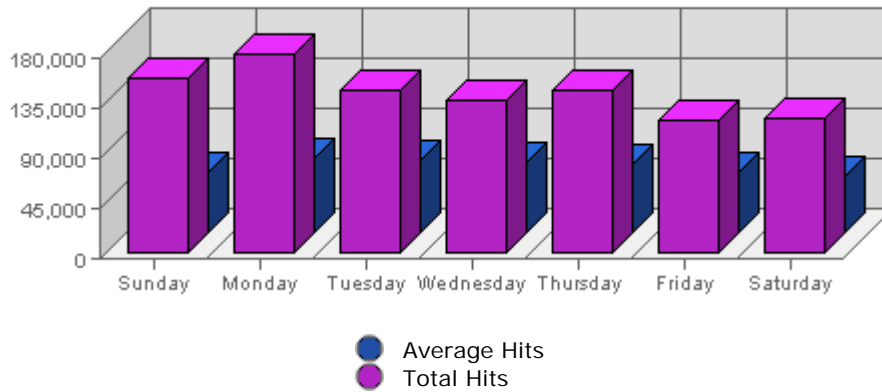

Summary:

The total amount of bandwidth transferred during the selected week is **12.66 GB**.

The average amount of bandwidth transferred during a week is **3.13 GB**.

The smallest amount of bandwidth transferred occurred on **Sat, Oct 08th 2005** with **1.53 GB** transferred.

The largest amount of bandwidth transferred occurred on **Fri, Oct 07th 2005** with **2.16 GB** transferred.

On average the smallest amount of bandwidth transferred occurs on **Sunday** with **589.15 MB** transferred.

On average the largest amount of bandwidth transferred occurs on **Monday** with **707.65 MB** transferred.

Hits

Date	Hits	Average	Forecast	% of Total
Sun Oct 02nd, 2005	158,254	54,130.11	n/a ▲	15.65
Mon Oct 03rd, 2005	178,894	67,806.53	n/a ▲	17.69
Tue Oct 04th, 2005	146,164	65,427.59	n/a ▲	14.45
Wed Oct 05th, 2005	138,543	63,780.30	n/a ▼	13.70
Thu Oct 06th, 2005	147,598	62,823.20	n/a ▲	14.60
Fri Oct 07th, 2005	119,758	55,280.80	n/a ▼	11.84
Sat Oct 08th, 2005	122,054	51,431.47	n/a ▲	12.07

Summary:

The total number of hits during the selected week is **1,011,265**.
 The average number of hits during a week is **302,714.25**.

The smallest number of hits occurred on **Fri, Oct 07th 2005** with **119,758** hits.
 The largest number of hits occurred on **Mon, Oct 03rd 2005** with **178,894** hits.