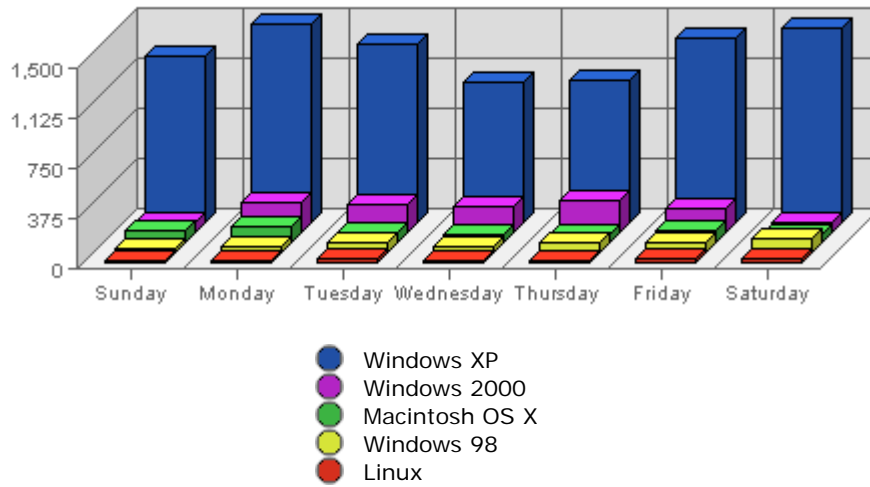

Operating System	Visits	Average	Forecasted	% of Total
1.	Windows XP	9,055	2,457.50	n/a ▲	75.30%
2.	Windows 2000	1,248	604.12	n/a ▲	10.38%
3.	Macintosh OS X	596	130.50	n/a ▼	4.96%
4.	Windows 98	487	365.88	n/a ▼	4.05%
5.	Linux	215	55.65	n/a ▲	1.79%
6.	Windows ME	159	125.60	n/a ▲	1.32%
7.	Macintosh PPC	115	64.53	n/a ▼	0.96%
8.	Windows 95	62	32.21	n/a ▲	0.52%
9.	Windows NT	40	37.81	n/a ▲	0.33%
10.	Windows 2003	33	15.18	n/a ▼	0.27%

Summary:

- During the selected week, **15** distinct browser operating systems are seen in **12,025** visits. (Averaging **801.67** visits per browser operating system)
- During the previous week, **14** distinct browser operating systems were seen in **11,093** visits. (Averaging **792.36** visits per browser operating system)
- During the selected week there are visits from **15** distinct browser operating systems. During the previous week there were visits from **14** distinct browser operating systems. This is a change of **1 (+7.14%)** distinct browser operating system.
- During the selected week there are **12,025** visits with identifiable browser operating systems. During the previous week there were **11,093** visits with identifiable browser operating systems. This is a change of **932 (+8.40%)** visits.
- The selected week's average (**801.67** visits per browser operating system) is **up** by **9.31 (+1.18%)** from last week's average (**792.36** visits per browser operating system).
- **13.33%** of all browser operating systems are present in more than the average (**801.67** visits per browser operating system), and **86.67%** are present in less.
- Your top browser operating system accounts for **9,055** visits, **75.30%** of all visits.
- **0** browser operating systems (**0.00%** of all browser operating systems) recorded only 1 visit.