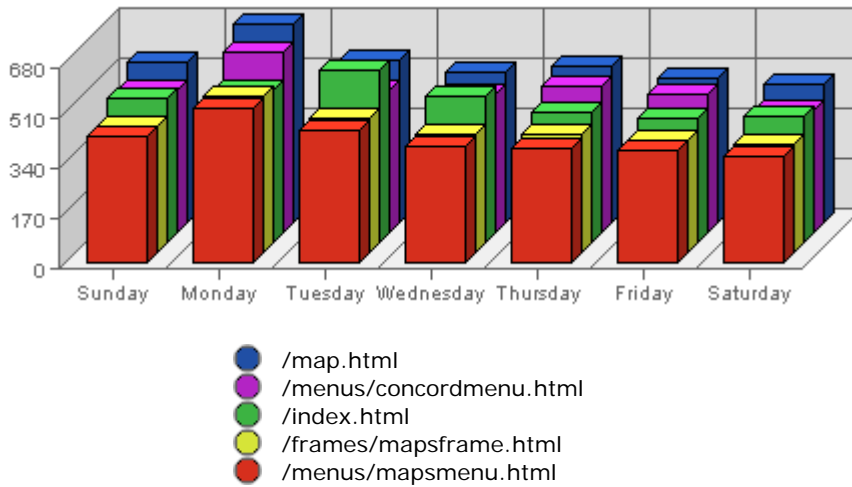

URL	Hits	Average	Forecasted	% of Total
1. /map.html	3,803	767.20	n/a ▲	4.02%
2. /menus/concordmenu.html	3,455	1,363.50	n/a ▲	3.66%
3. /index.html	3,403	1,796.55	n/a ▲	3.60%
4. /frames/mapsframe.html	2,985	667.17	n/a ▲	3.16%
5. /menus/mapsmenu.html	2,949	660.23	n/a ▲	3.12%
6. /maps/concordpacific/index.html	2,830	1,083.90	n/a ▲	2.99%
7. /frames/concordframe.html	2,412	874.78	n/a ▲	2.55%
8. /maps/coalharbour/index.html	1,394	559.81	n/a ▲	1.48%
9. /frames/coalframe.html	1,224	453.45	n/a ▲	1.30%
10. /menus/coalmenu.html	1,216	450.61	n/a ▲	1.29%

Summary:

- During the selected week, **6,524** distinct pages are responsible for **94,496** page views. (Averaging **14.48** views per page)
- During the previous week, **6,192** distinct pages were responsible for **85,930** page views. (Averaging **13.88** views per page)
- During the selected week there are **6,524** distinct pages. During the previous week there were **6,192** distinct pages. This is a change of **332 (+5.36%)** distinct pages.
- During the selected week there are **94,496** page views. During the previous week there were **85,930** page views. This is a change of **8,566 (+9.97%)** page views.
- The selected week's average (**14.48** views per page) is **up** by **0.60 (+4.32%)** from last week's average (**13.88** views per page).
- **14.30%** of all pages were viewed more than the average (**14.48** views per page), and **85.70%** were viewed less.
- Your top page accounts for **3,803** page views, **4.02%** of all page views.
- **2,309** pages (**35.39%** of all pages) recorded only 1 page view.

Most Common Referring Sites