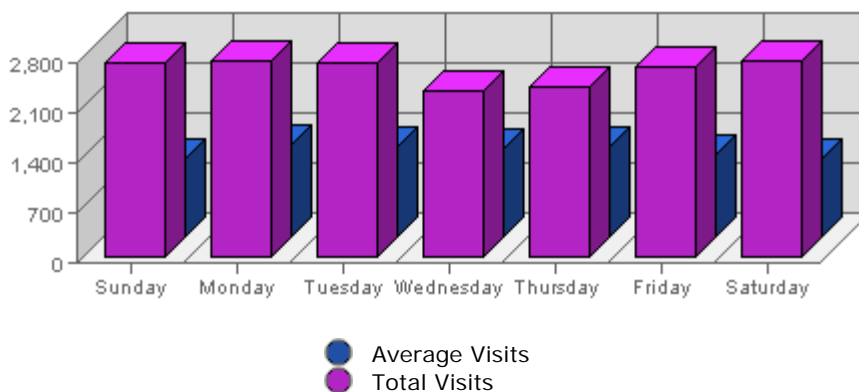

The largest amount of bandwidth transferred occurred on **Fri, Oct 07th 2005** with **2.16 GB** transferred.

On average the smallest amount of bandwidth transferred occurs on **Sunday** with **589.15 MB** transferred.

On average the largest amount of bandwidth transferred occurs on **Monday** with **707.65 MB** transferred.

Hits

Date	Hits	Average	Forecast	% of Total
Sun Oct 02nd, 2005	158,254	54,130.11	n/a ▲	15.65
Mon Oct 03rd, 2005	178,894	67,806.53	n/a ▲	17.69
Tue Oct 04th, 2005	146,164	65,427.59	n/a ▲	14.45
Wed Oct 05th, 2005	138,543	63,780.30	n/a ▼	13.70
Thu Oct 06th, 2005	147,598	62,823.20	n/a ▲	14.60
Fri Oct 07th, 2005	119,758	55,280.80	n/a ▼	11.84
Sat Oct 08th, 2005	122,054	51,431.47	n/a ▲	12.07

Summary:

The total number of hits during the selected week is **1,011,265**.
 The average number of hits during a week is **302,714.25**.

The smallest number of hits occurred on **Fri, Oct 07th 2005** with **119,758** hits.
 The largest number of hits occurred on **Mon, Oct 03rd 2005** with **178,894** hits.

On average the smallest number of hits occurs on **Saturday** with **52,117.13** hits.
 On average the largest number of hits occurs on **Monday** with **68,874.68** hits.

Visits

Date	Visits	Average	Forecast	% of Total
Sun Oct 02nd, 2005	2,725	1,104.29	n/a ▲	14.84
Mon Oct 03rd, 2005	2,760	1,289.17	n/a ▲	15.03
Tue Oct 04th, 2005	2,723	1,286.85	n/a ▲	14.83
Wed Oct 05th, 2005	2,331	1,255.10	n/a ▲	12.70
Thu Oct 06th, 2005	2,396	1,261.63	n/a ▲	13.05