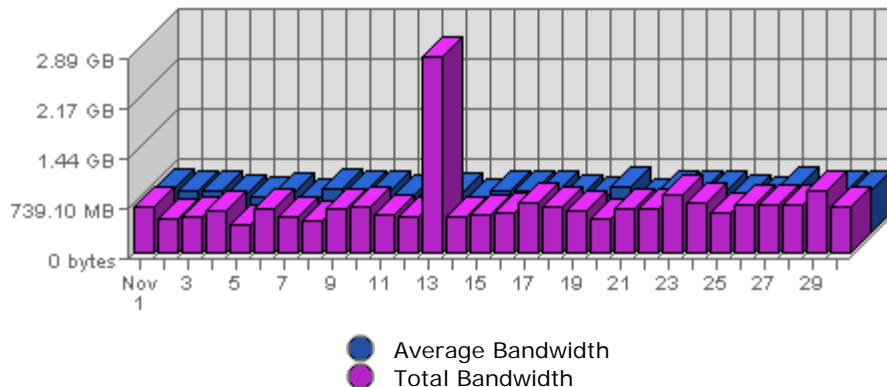

Executive Report
 For the month of November 2004
 For virtual server **LesTwarog**

Bandwidth

Date	Bandwidth	Average	Forecast	% of Total
Mon Nov 01st, 2004	684.17 MB	655.44 MB	n/a ▲	3.17
Tue Nov 02nd, 2004	506.13 MB	632.44 MB	n/a ▼	2.34
Wed Nov 03rd, 2004	545.18 MB	629.70 MB	n/a ▼	2.53
Thu Nov 04th, 2004	644.92 MB	583.29 MB	n/a ▲	2.99
Fri Nov 05th, 2004	429.22 MB	544.76 MB	n/a ▼	1.99
Sat Nov 06th, 2004	676.99 MB	595.14 MB	n/a ▼	3.14
Sun Nov 07th, 2004	536.59 MB	516.83 MB	n/a ▲	2.49
Mon Nov 08th, 2004	493.23 MB	656.88 MB	n/a ▼	2.29
Tue Nov 09th, 2004	665.83 MB	626.42 MB	n/a ▲	3.08
Wed Nov 10th, 2004	689.35 MB	625.68 MB	n/a ▲	3.19
Thu Nov 11th, 2004	564.52 MB	586.22 MB	n/a ▼	2.62
Fri Nov 12th, 2004	539.34 MB	539.25 MB	n/a ▲	2.50
Sat Nov 13th, 2004	2.83 GB	599.04 MB	n/a ▲	13.42
Sun Nov 14th, 2004	556.30 MB	517.78 MB	n/a ▲	2.58
Mon Nov 15th, 2004	581.78 MB	649.09 MB	n/a ▲	2.70
Tue Nov 16th, 2004	608.18 MB	628.22 MB	n/a ▼	2.82
Wed Nov 17th, 2004	761.15 MB	628.57 MB	n/a ▲	3.53
Thu Nov 18th, 2004	687.57 MB	585.23 MB	n/a ▲	3.19
Fri Nov 19th, 2004	642.22 MB	539.26 MB	n/a ▲	2.98
Sat Nov 20th, 2004	525.93 MB	703.53 MB	n/a ▼	2.44
Sun Nov 21st, 2004	668.08 MB	519.53 MB	n/a ▲	3.10
Mon Nov 22nd, 2004	659.77 MB	646.03 MB	n/a ▲	3.06
Tue Nov 23rd, 2004	871.79 MB	627.34 MB	n/a ▲	4.04
Wed Nov 24th, 2004	744.88 MB	634.34 MB	n/a ▼	3.45

Summary:

The total amount of bandwidth transferred during the selected month is **21.08 GB**.

The average amount of bandwidth transferred during a month is **3.66 GB**.

The smallest amount of bandwidth transferred occurred on **Fri, Nov 05th 2004** with **429.22 MB** transferred.

The largest amount of bandwidth transferred occurred on **Sat, Nov 13th 2004** with **2.83 GB** transferred.

On average the smallest amount of bandwidth transferred occurs on **Sunday** with **213.73 MB** transferred.