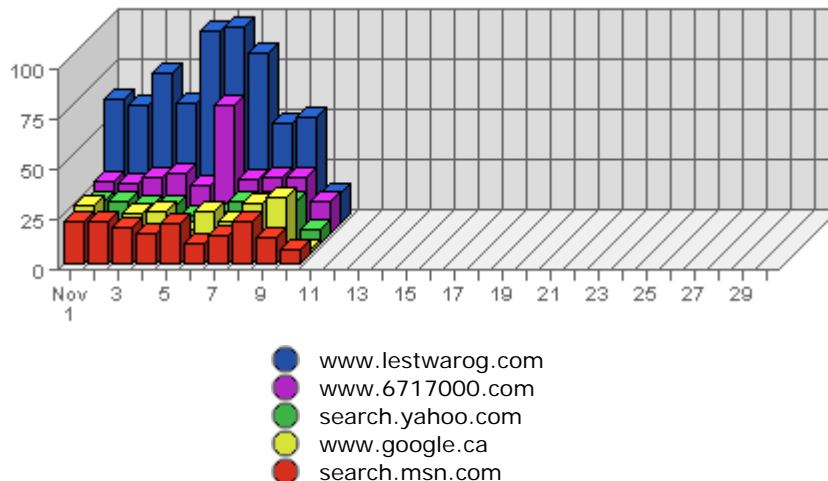

Summary:

- During the selected month, **9,043** distinct pages are responsible for **201,011** page views. (Averaging **22.23** views per page)
- During the previous month, **8,055** distinct pages were responsible for **185,583** page views. (Averaging **23.04** views per page)
- During the selected month there are **9,043** distinct pages. During the previous month there were **8,055** distinct pages. This is a change of **988 (+12.27%)** distinct pages.
- During the selected month there are **201,011** page views. During the previous month there were **185,583** page views. This is a change of **15,428 (+8.31%)** page views.
- The selected month's average (**22.23** views per page) is **down** by **0.81 (-3.52%)** from last month's average (**23.04** views per page).
- **11.91%** of all pages were viewed more than the average (**22.23** views per page), and **88.09%** were viewed less.
- Your top page accounts for **12,251** page views, **6.09%** of all page views.
- **2,665** pages (**29.47%** of all pages) recorded only 1 page view.

Most Common Referring Sites