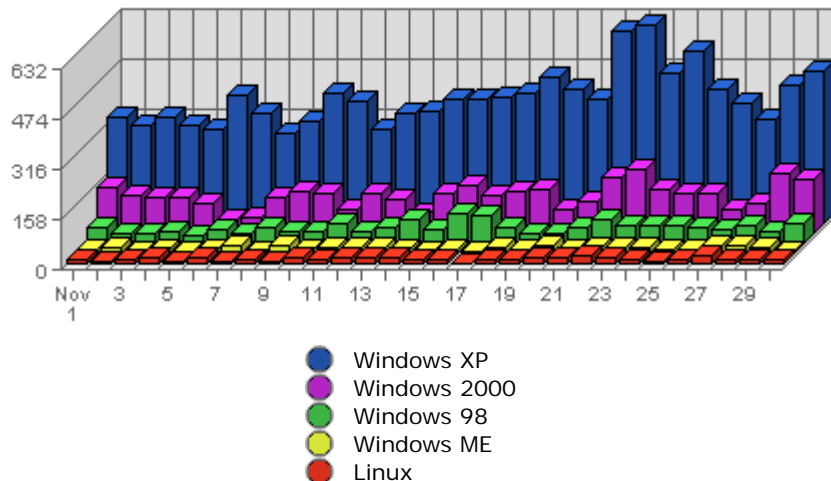

Summary:

- During the selected month, **139** distinct referrers are responsible for **2,321** visits. (Averaging **16.70** visits per referrer)
- During the previous month, **259** distinct referrers were responsible for **9,298** visits. (Averaging **35.90** visits per referrer)
- During the selected month there are **139** distinct referrers. During the previous month there were **259** distinct referrers. This is a change of **-120 (-46.33%)** distinct referrers.
- During the selected month there are **2,321** referred visits. During the previous month there were **9,298** referred visits. This is a change of **-6,977 (-75.04%)** visits.
- The selected month's average (**16.70** visits per referring site) is **down** by **19.20 (-53.48%)** from last month's average (**35.90** visits per referring site).
- **11.51%** of all referrers provided more visits than the average (**16.70** visits per referrer), and **88.49%** provided less.
- Your top referrer accounts for **653** referred visits, **28.13%** of all referred visits.
- **59** referrers (**42.45%** of all referrers) referred only 1 visit.

Most Common Browser Operating Systems