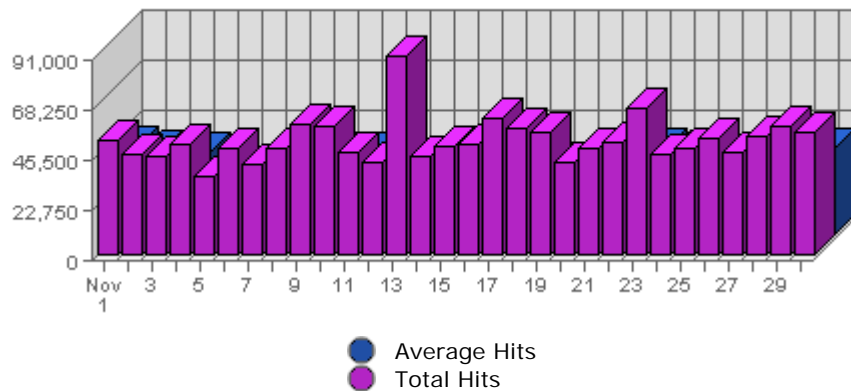

Summary:

The total amount of bandwidth transferred during the selected month is **21.08 GB**.

The average amount of bandwidth transferred during a month is **3.66 GB**.

The smallest amount of bandwidth transferred occurred on **Fri, Nov 05th 2004** with **429.22 MB** transferred.

The largest amount of bandwidth transferred occurred on **Sat, Nov 13th 2004** with **2.83 GB** transferred.

On average the smallest amount of bandwidth transferred occurs on **Sunday** with **213.73 MB** transferred.

On average the largest amount of bandwidth transferred occurs on **Saturday** with **283.47 MB** transferred.

Hits

Date	Hits	Average	Forecast	% of Total
Mon Nov 01st, 2004	52,773	40,553.62	n/a ▼	3.38
Tue Nov 02nd, 2004	45,798	38,905.89	n/a ▼	2.93
Wed Nov 03rd, 2004	45,003	37,344.72	n/a ▼	2.88
Thu Nov 04th, 2004	50,921	37,412.52	n/a ▲	3.26
Fri Nov 05th, 2004	36,377	33,256.09	n/a ▼	2.33
Sat Nov 06th, 2004	48,933	30,746.29	n/a ▼	3.13
Sun Nov 07th, 2004	41,751	31,498.96	n/a ▲	2.67
Mon Nov 08th, 2004	49,016	40,771.82	n/a ▼	3.14
Tue Nov 09th, 2004	59,845	39,026.81	n/a ▲	3.83
Wed Nov 10th, 2004	58,733	37,476.76	n/a ▲	3.76
Thu Nov 11th, 2004	46,894	37,649.51	n/a ▼	3.00
Fri Nov 12th, 2004	42,603	33,309.90	n/a ▲	2.73
Sat Nov 13th, 2004	90,628	31,071.05	n/a ▲	5.80
Sun Nov 14th, 2004	45,455	31,678.82	n/a ▲	2.91
Mon Nov 15th, 2004	49,167	40,916.46	n/a ▲	3.15
Tue Nov 16th, 2004	50,719	39,385.74	n/a ▼	3.25
Wed Nov 17th, 2004	62,003	37,837.03	n/a ▲	3.97
Thu Nov 18th, 2004	57,399	37,808.90	n/a ▲	3.67

Summary:

The total number of hits during the selected month is **1,562,251**.

The average number of hits during a month is **635,614.27**.

The smallest number of hits occurred on **Fri, Nov 05th 2004** with **36,377** hits.