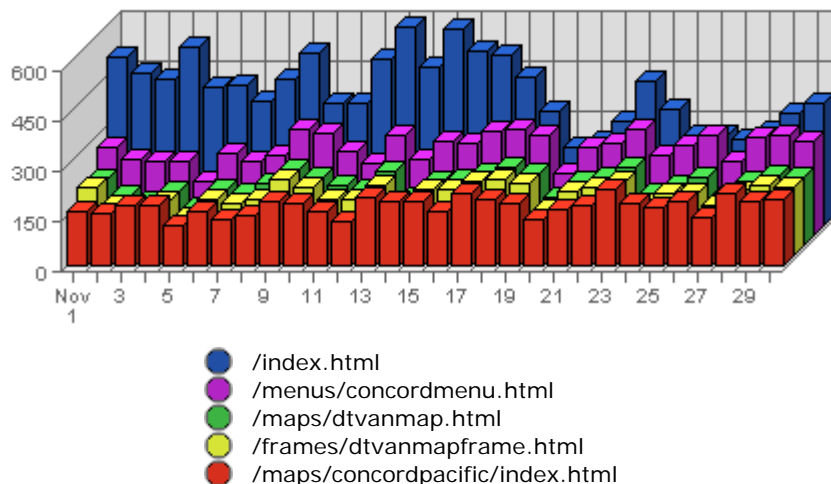

Summary:

The total number of hits during the selected month is **1,562,251**.

The average number of hits during a month is **635,614.27**.

The smallest number of hits occurred on **Fri, Nov 05th 2004** with **36,377** hits.

Summary:

The total number of visits during the selected month is **30,157**.

The average number of visits during a month is **14,839.18**.

The smallest number of visits occurred on **Tue, Nov 02nd 2004** with **716** visits.

The largest number of visits occurred on **Mon, Nov 22nd 2004** with **1,386** visits.

On average the smallest number of visits occurs on **Saturday** with **767.49** visits.

On average the largest number of visits occurs on **Thursday** with **895.52** visits.

Most Common Downloads

No Data Available for selected period

Most Common Page Views

URL	Hits	Average	Forecasted	% of Total
1. /index.html	12,251	5,574.61	n/a ▼	6.09%
2. /menus/concordmenu.html	7,928	3,546.39	n/a ▲	3.94%
3. /maps/dtvanmap.html	5,608	2,425.65	n/a ▲	2.79%
4. /frames/dtvanmapframe.html	5,541	2,399.52	n/a ▲	2.76%
5. /maps/concordpacific/index.html	5,364	2,893.26	n/a ▲	2.67%
6. /frames/concordframe.html	4,470	2,112.39	n/a ▲	2.22%
7. /maps/detail.asp	3,704	525.39	n/a ▼	1.84%
8. /maps/coalharbour/index.html	3,187	1,586.48	n/a ▲	1.59%
9. /frames/coalframe.html	2,496	1,145.04	n/a ▲	1.24%
10. /menus/coalmenu.html	2,441	1,137.52	n/a ▲	1.21%