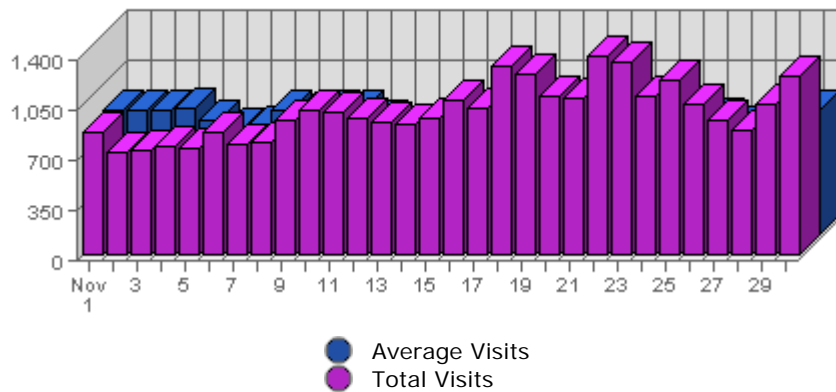

Fri Nov 19th, 2004	55,668	33,467.41	n/a ▲	3.56
Sat Nov 20th, 2004	42,321	32,115.91	n/a ▼	2.71
Sun Nov 21st, 2004	48,418	31,916.34	n/a ▲	3.10
Mon Nov 22nd, 2004	51,795	41,058.71	n/a ▲	3.32
Tue Nov 23rd, 2004	67,283	39,577.83	n/a ▲	4.31
Wed Nov 24th, 2004	45,774	38,239.80	n/a ▼	2.93
Thu Nov 25th, 2004	48,316	38,140.93	n/a ▼	3.09
Fri Nov 26th, 2004	53,232	33,837.42	n/a ▼	3.41
Sat Nov 27th, 2004	46,510	32,291.86	n/a ▲	2.98
Sun Nov 28th, 2004	53,690	32,196.03	n/a ▲	3.44
Mon Nov 29th, 2004	58,817	41,240.68	n/a ▲	3.76
Tue Nov 30th, 2004	56,409	40,039.58	n/a ▼	3.61

Summary:

The total number of hits during the selected month is **1,562,251**.

The average number of hits during a month is **635,614.27**.

The smallest number of hits occurred on **Fri, Nov 05th 2004** with **36,377** hits.

The largest number of hits occurred on **Sat, Nov 13th 2004** with **90,628** hits.

On average the smallest number of hits occurs on **Saturday** with **32,532.85** hits.

On average the largest number of hits occurs on **Monday** with **41,533.62** hits.

Visits

Date	Visits	Average	Forecast	% of Total
Mon Nov 01st, 2004	857	879.51	n/a ▼	2.84
Tue Nov 02nd, 2004	716	869.95	n/a ▼	2.37
Wed Nov 03rd, 2004	734	876.35	n/a ▼	2.43
Thu Nov 04th, 2004	765	882.46	n/a ▼	2.54
Fri Nov 05th, 2004	743	810.25	n/a ▼	2.46
Sat Nov 06th, 2004	860	753.11	n/a ▲	2.85
Sun Nov 07th, 2004	773	757.09	n/a ▲	2.56
Mon Nov 08th, 2004	786	879.11	n/a ▼	2.61
Tue Nov 09th, 2004	948	867.25	n/a ▲	3.14
Wed Nov 10th, 2004	1,021	873.90	n/a ▲	3.39
Thu Nov 11th, 2004	1,005	880.40	n/a ▲	3.33
Fri Nov 12th, 2004	954	809.09	n/a ▲	3.16
Sat Nov 13th, 2004	934	755.02	n/a ▲	3.10
Sun Nov 14th, 2004	916	757.37	n/a ▲	3.04