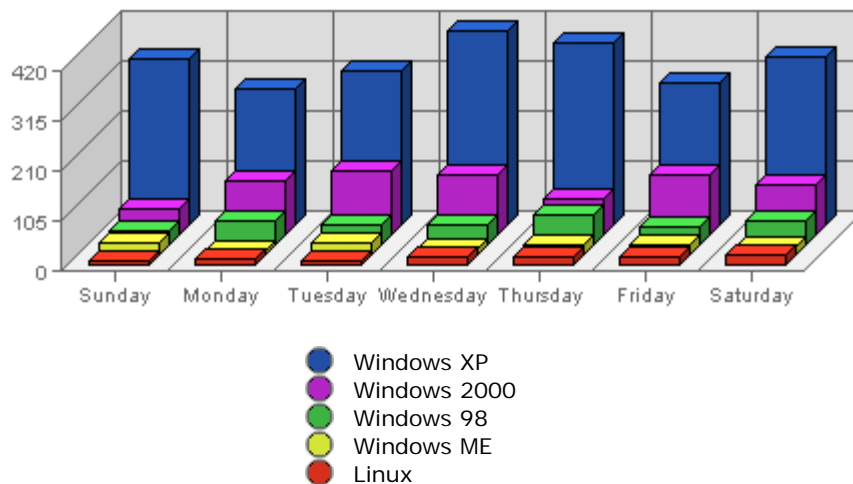

4.	search.yahoo.com	70	27.97	n/a ▼	8.26%
5.	search.msn.com	55	17.56	n/a ▼	6.49%
6.	search.sympatico.msn.ca	32	8.52	n/a ▼	3.78%
7.	ca.search.yahoo.com	31	12.87	n/a ▼	3.66%
8.	images.search.yahoo.com	27	3.37	n/a ▼	3.19%
9.	www.google.com	27	24.27	n/a ▼	3.19%
10.	www.8051283.com	19	6.95	n/a ▼	2.24%

Summary:

- During the selected week, **86** distinct referrers are responsible for **847** visits.
  (Averaging **9.85** visits per referrer)
- During the previous week, **111** distinct referrers were responsible for **1,651** visits.
  (Averaging **14.87** visits per referrer)
- During the selected week there are **86** distinct referrers.
  During the previous week there were **111** distinct referrers.
  This is a change of **-25 (-22.52%)** distinct referrers.
- During the selected week there are **847** referred visits.
  During the previous week there were **1,651** referred visits.
  This is a change of **-804 (-48.70%)** visits.
- The selected week's average (**9.85** visits per referring site) is **down** by **5.02 (-33.76%)** from last week's average (**14.87** visits per referring site).
- **15.12%** of all referrers provided more visits than the average (**9.85** visits per referrer), and **84.88%** provided less.
- Your top referrer accounts for **203** referred visits, **23.97%** of all referred visits.
- **37** referrers (**43.02%** of all referrers) referred only 1 visit.

Most Common Browser Operating Systems

	Operating System	Visits	Average	Forecasted	% of Total
1.	Windows XP	2,412	1,318.44	n/a ▲	59.50%
2.	Windows 2000	752	407.19	n/a ▲	18.55%
3.	Windows 98	324	339.86	n/a ▲	7.99%