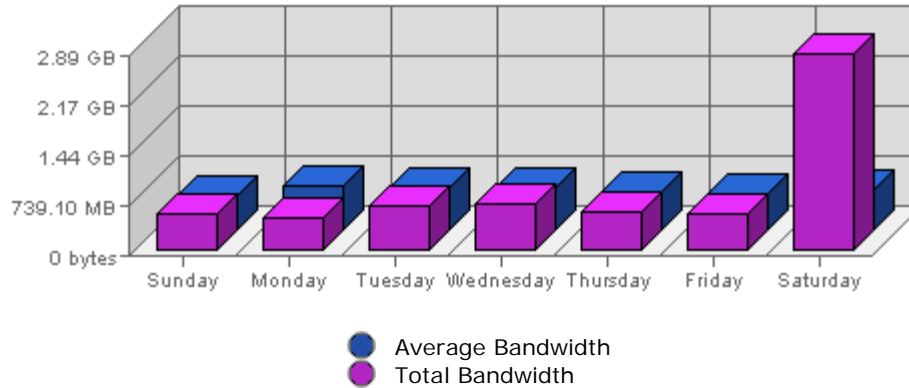

## Bandwidth

---

Date	Bandwidth	Average	Forecast	% of Total
Sun Nov 07th, 2004	536.59 MB	516.83 MB	n/a ▲	8.40
Mon Nov 08th, 2004	493.23 MB	656.88 MB	n/a ▼	7.72
Tue Nov 09th, 2004	665.83 MB	626.42 MB	n/a ▲	10.43
Wed Nov 10th, 2004	689.35 MB	625.68 MB	n/a ▲	10.79
Thu Nov 11th, 2004	564.52 MB	586.22 MB	n/a ▼	8.84
Fri Nov 12th, 2004	539.34 MB	539.25 MB	n/a ▲	8.45
Sat Nov 13th, 2004	2.83 GB	599.04 MB	n/a ▲	45.37

### Summary:

The total amount of bandwidth transferred during the selected week is **6.24 GB**.

The average amount of bandwidth transferred during a week is **886.43 MB**.

The smallest amount of bandwidth transferred occurred on **Mon, Nov 08th 2004** with **493.23 MB** transferred.

The largest amount of bandwidth transferred occurred on **Sat, Nov 13th 2004** with **2.83 GB** transferred.

On average the smallest amount of bandwidth transferred occurs on **Sunday** with **188.16 MB** transferred.

The largest number of visits occurred on **Wed, Nov 10th 2004** with **1,021** visits.

On average the smallest number of visits occurs on **Sunday** with **746.31** visits.

On average the largest number of visits occurs on **Thursday** with **882.55** visits.