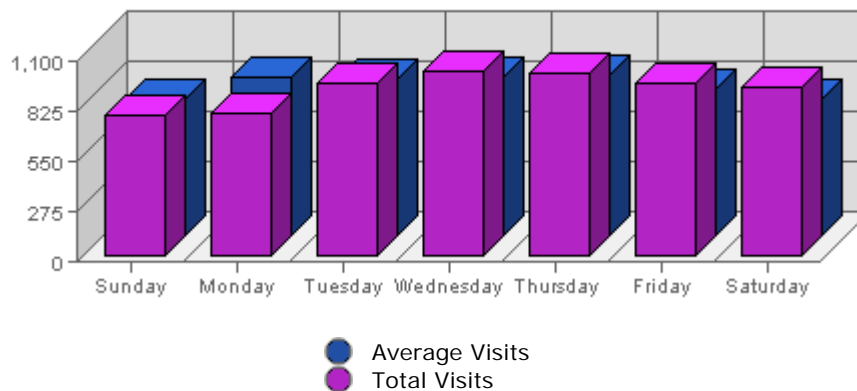

Hits

Date	Hits	Average	Forecast	% of Total
Sun Nov 07th, 2004	41,751	31,498.96	n/a ▲	10.72
Mon Nov 08th, 2004	49,016	40,771.82	n/a ▼	12.59
Tue Nov 09th, 2004	59,845	39,026.81	n/a ▲	15.37
Wed Nov 10th, 2004	58,733	37,476.76	n/a ▲	15.08
Thu Nov 11th, 2004	46,894	37,649.51	n/a ▼	12.04
Fri Nov 12th, 2004	42,603	33,309.90	n/a ▲	10.94
Sat Nov 13th, 2004	90,628	31,071.05	n/a ▲	23.27

Summary:

The total number of hits during the selected week is **389,470**.
The average number of hits during a week is **147,044.53**.

The smallest number of hits occurred on **Sun, Nov 07th 2004** with **41,751** hits.
The largest number of hits occurred on **Sat, Nov 13th 2004** with **90,628** hits.

On average the smallest number of hits occurs on **Sunday** with **31,205.00** hits.
On average the largest number of hits occurs on **Monday** with **40,916.46** hits.

Visits