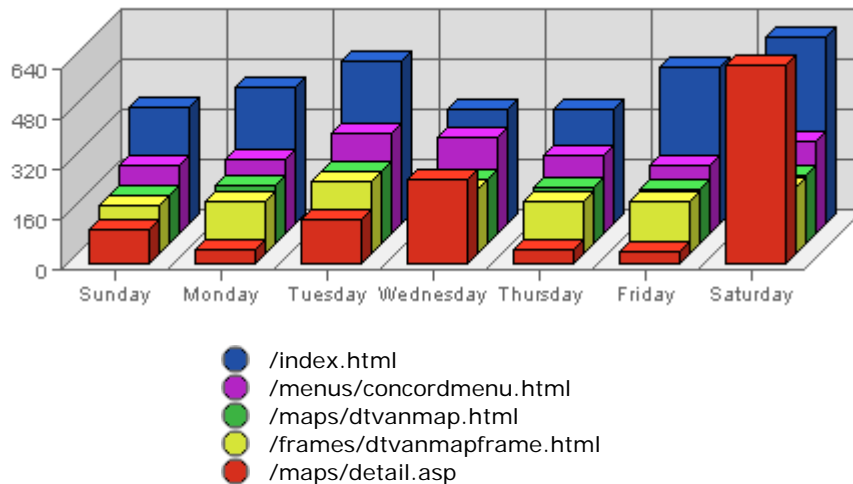

Date	Visits	Average	Forecast	% of Total
Sun Nov 07th, 2004	773	757.09	n/a ▲	12.04
Mon Nov 08th, 2004	786	879.11	n/a ▼	12.24
Tue Nov 09th, 2004	948	867.25	n/a ▲	14.76
Wed Nov 10th, 2004	1,021	873.90	n/a ▲	15.90
Thu Nov 11th, 2004	1,005	880.40	n/a ▲	15.65
Fri Nov 12th, 2004	954	809.09	n/a ▲	14.86
Sat Nov 13th, 2004	934	755.02	n/a ▲	14.55

Summary:

The total number of visits during the selected week is **6,421**.

The average number of visits during a week is **3,413.78**.

The smallest number of visits occurred on **Sun, Nov 07th 2004** with **773** visits.

The largest number of visits occurred on **Wed, Nov 10th 2004** with **1,021** visits.

On average the smallest number of visits occurs on **Sunday** with **746.31** visits.

On average the largest number of visits occurs on **Thursday** with **882.55** visits.

Most Common Downloads

No Data Available for selected period

Most Common Page Views

URL	Hits	Average	Forecasted	% of Total
1. /index.html	3,173	1,244.12	n/a ▲	5.95%
2. /menus/concordmenu.html	1,863	784.27	n/a ▲	3.50%
3. /maps/dtvanmap.html	1,360	535.53	n/a ▲	2.55%