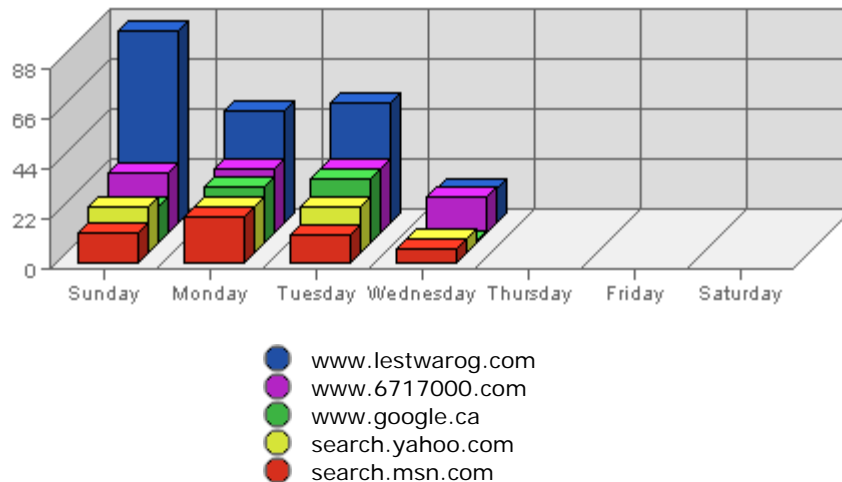

4.	/frames/dtvanmapframe.html	1,323	529.72	n/a ▲	2.48%
5.	/maps/detail.asp	1,297	105.13	n/a ▲	2.43%
6.	/maps/concordpacific/index.html	1,180	646.32	n/a ▲	2.21%
7.	/frames/concordframe.html	1,016	468.29	n/a ▲	1.91%
8.	/maps/coalharbour/index.html	731	354.00	n/a ▲	1.37%
9.	/frames/coalframe.html	590	254.18	n/a ▲	1.11%
10.	/menus/coalmenu.html	580	252.76	n/a ▲	1.09%

Summary:

- During the selected week, **8,840** distinct pages are responsible for **53,284** page views. (Averaging **6.03** views per page)
- During the previous week, **4,630** distinct pages were responsible for **41,711** page views. (Averaging **9.01** views per page)
- During the selected week there are **8,840** distinct pages. During the previous week there were **4,630** distinct pages. This is a change of **4,210 (+90.93%)** distinct pages.
- During the selected week there are **53,284** page views. During the previous week there were **41,711** page views. This is a change of **11,573 (+27.75%)** page views.
- The selected week's average (**6.03** views per page) is **down** by **2.98 (-33.07%)** from last week's average (**9.01** views per page).
- **11.69%** of all pages were viewed more than the average (**6.03** views per page), and **88.31%** were viewed less.
- Your top page accounts for **3,173** page views, **5.95%** of all page views.
- **4,685** pages (**53.00%** of all pages) recorded only 1 page view.

Most Common Referring Sites

	Referring Site	Referrals	Average	Forecasted	% of Total
1.	www.lestwarog.com	203	112.63	n/a ▼	23.97%
2.	www.6717000.com	101	57.68	n/a ▼	11.92%
3.	www.google.ca	71	54.29	n/a ▼	8.38%