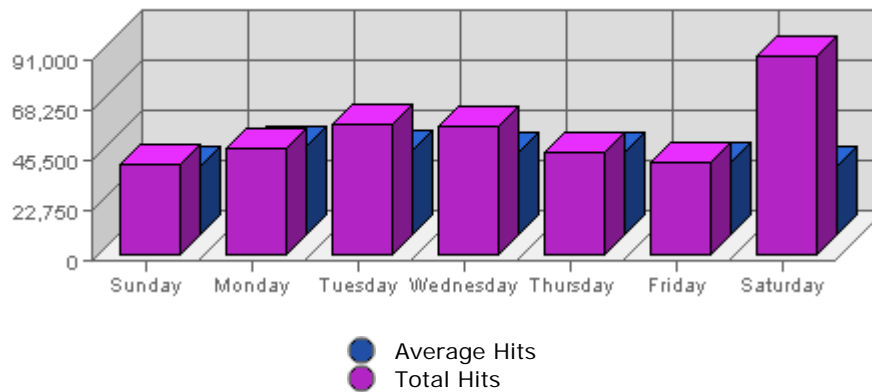

Hits

Date	Hits	Average	Forecast	% of Total
Sun Nov 07th, 2004	41,751	31,498.96	n/a ▲	10.72
Mon Nov 08th, 2004	49,016	40,771.82	n/a ▼	12.59
Tue Nov 09th, 2004	59,845	39,026.81	n/a ▲	15.37
Wed Nov 10th, 2004	58,733	37,476.76	n/a ▲	15.08
Thu Nov 11th, 2004	46,894	37,649.51	n/a ▼	12.04
Fri Nov 12th, 2004	42,603	33,309.90	n/a ▲	10.94
Sat Nov 13th, 2004	90,628	31,071.05	n/a ▲	23.27

Summary:

The total number of hits during the selected week is **389,470**.
The average number of hits during a week is **147,044.53**.

The smallest number of hits occurred on **Sun, Nov 07th 2004** with **41,751** hits.
The largest number of hits occurred on **Sat, Nov 13th 2004** with **90,628** hits.

On average the smallest number of hits occurs on **Sunday** with **31,205.00** hits.
On average the largest number of hits occurs on **Monday** with **40,916.46** hits.

Visits