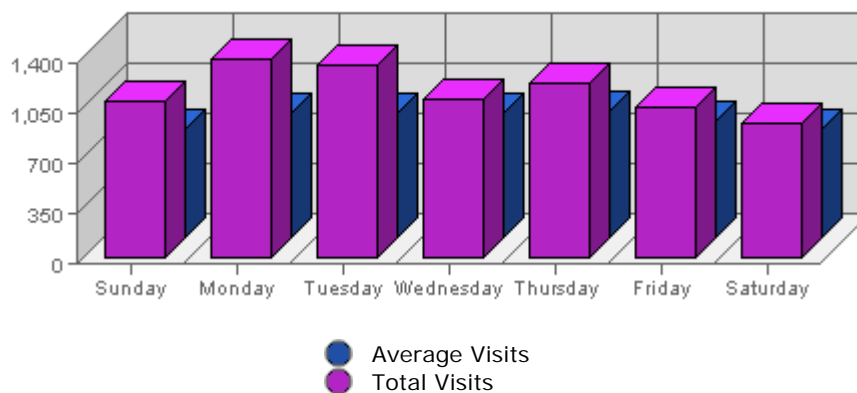

Hits

Date	Hits	Average	Forecast	% of Total
Sun Nov 21st, 2004	48,418	31,916.34	n/a ▲	13.40
Mon Nov 22nd, 2004	51,795	41,058.71	n/a ▲	14.33
Tue Nov 23rd, 2004	67,283	39,577.83	n/a ▲	18.62
Wed Nov 24th, 2004	45,774	38,239.80	n/a ▼	12.67
Thu Nov 25th, 2004	48,316	38,140.93	n/a ▼	13.37
Fri Nov 26th, 2004	53,232	33,837.42	n/a ▼	14.73
Sat Nov 27th, 2004	46,510	32,291.86	n/a ▲	12.87

Summary:

The total number of hits during the selected week is **361,328**.

The average number of hits during a week is **151,671.93**.

The smallest number of hits occurred on **Wed, Nov 24th 2004** with **45,774** hits.

The largest number of hits occurred on **Tue, Nov 23rd 2004** with **67,283** hits.

On average the smallest number of hits occurs on **Sunday** with **31,764.65** hits.

On average the largest number of hits occurs on **Monday** with **41,240.68** hits.

Visits