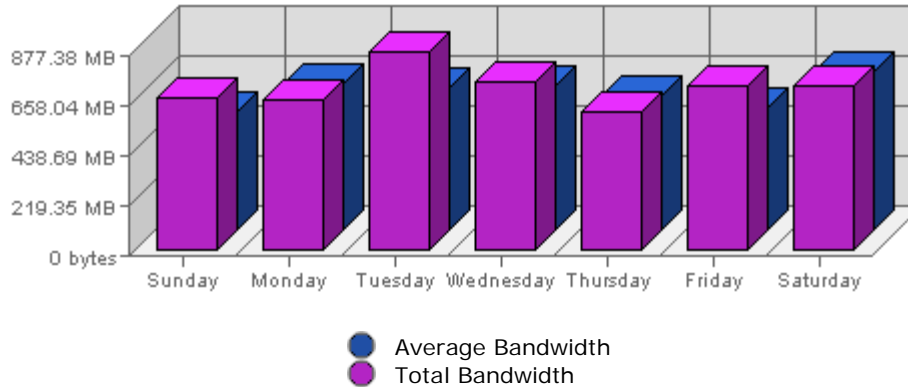

## Bandwidth

---

Date	Bandwidth	Average	Forecast	% of Total
Sun Nov 21st, 2004	668.08 MB	519.53 MB	n/a ▲	13.36
Mon Nov 22nd, 2004	659.77 MB	646.03 MB	n/a ▲	13.19
Tue Nov 23rd, 2004	871.79 MB	627.34 MB	n/a ▲	17.43
Wed Nov 24th, 2004	744.88 MB	634.34 MB	n/a ▼	14.90
Thu Nov 25th, 2004	612.52 MB	589.68 MB	n/a ▼	12.25
Fri Nov 26th, 2004	722.19 MB	543.73 MB	n/a ▲	14.44
Sat Nov 27th, 2004	721.22 MB	695.80 MB	n/a ▲	14.42

### Summary:

The total amount of bandwidth transferred during the selected week is **4.88 GB**.

The average amount of bandwidth transferred during a week is **977.10 MB**.

The smallest amount of bandwidth transferred occurred on **Thu, Nov 25th 2004** with **612.52 MB** transferred.

The largest amount of bandwidth transferred occurred on **Tue, Nov 23rd 2004** with **871.79 MB** transferred.

On average the smallest amount of bandwidth transferred occurs on **Sunday** with **203.03 MB** transferred.

The largest number of visits occurred on **Mon, Nov 22nd 2004** with **1,386** visits.

On average the smallest number of visits occurs on **Sunday** with **755.17** visits.

On average the largest number of visits occurs on **Thursday** with **895.52** visits.