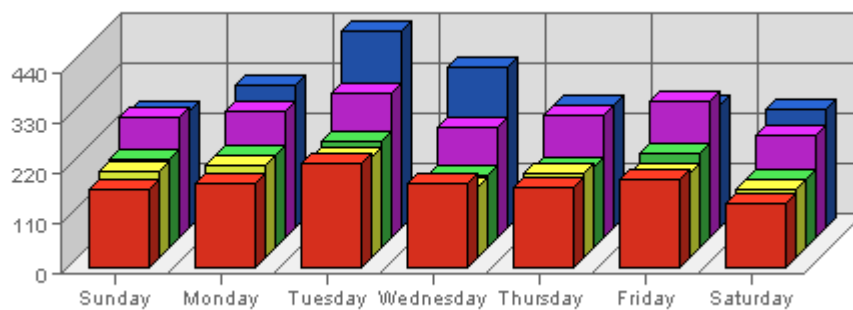

Date	Visits	Average	Forecast	% of Total
Sun Nov 21st, 2004	1,101	760.10	n/a ▲	13.46
Mon Nov 22nd, 2004	1,386	878.91	n/a ▲	16.94
Tue Nov 23rd, 2004	1,356	872.24	n/a ▲	16.57
Wed Nov 24th, 2004	1,114	878.90	n/a ▲	13.62
Thu Nov 25th, 2004	1,221	890.00	n/a ▼	14.92
Fri Nov 26th, 2004	1,056	819.13	n/a ▼	12.91
Sat Nov 27th, 2004	948	764.38	n/a ▼	11.59

Summary:

The total number of visits during the selected week is **8,182**.

The average number of visits during a week is **3,487.38**.

The smallest number of visits occurred on **Sat, Nov 27th 2004** with **948** visits.

The largest number of visits occurred on **Mon, Nov 22nd 2004** with **1,386** visits.

On average the smallest number of visits occurs on **Sunday** with **755.17** visits.

On average the largest number of visits occurs on **Thursday** with **895.52** visits.

Most Common Downloads

No Data Available for selected period

Most Common Page Views

- /index.html
- /menus/concordmenu.html
- /maps/dtvanmap.html
- /frames/dtvanmapframe.html
- /maps/concordpacific/index.html

URL	Hits	Average	Forecasted	% of Total
1. /index.html	2,158	1,272.26	n/a ▼	4.89%
2. /menus/concordmenu.html	1,910	806.86	n/a ▼	4.32%