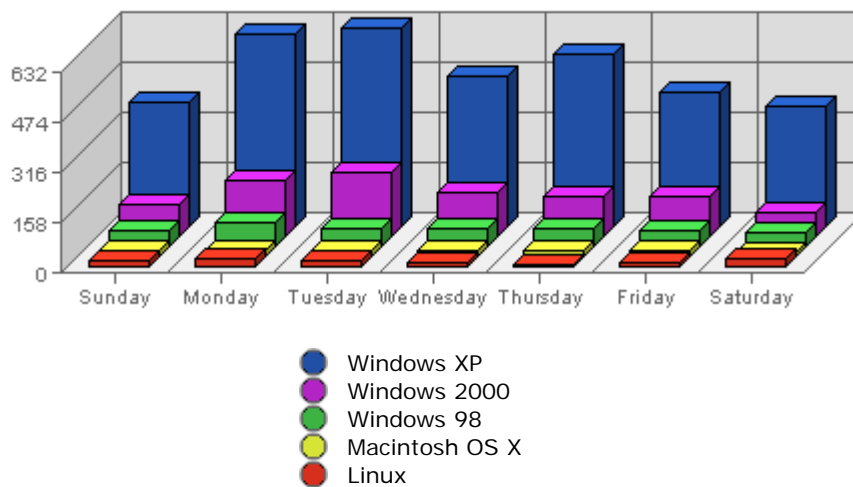

3.	www.google.ca	350	59.98	n/a ▲	11.34%
4.	www.vancouverbcrealty.com	306	71.60	n/a ▲	9.92%
5.	www.6717000.com	245	63.68	n/a ▼	7.94%
6.	www.google.com	139	26.45	n/a ▲	4.50%
7.	luxury.phototours.net	125	15.76	n/a ▲	4.05%
8.	search.yahoo.com	117	30.70	n/a ▲	3.79%
9.	skyscraperpage.com	106	6.06	n/a ▲	3.43%
10.	search.msn.com	83	19.65	n/a ▲	2.69%

Summary:

- During the selected week, **158** distinct referrers are responsible for **3,086** visits. (Averaging **19.53** visits per referrer)
- During the previous week, **144** distinct referrers were responsible for **2,382** visits. (Averaging **16.54** visits per referrer)
- During the selected week there are **158** distinct referrers. During the previous week there were **144** distinct referrers. This is a change of **14 (+9.72%)** distinct referrers.
- During the selected week there are **3,086** referred visits. During the previous week there were **2,382** referred visits. This is a change of **704 (+29.56%)** visits.
- The selected week's average (**19.53** visits per referring site) is **up** by **2.99 (+18.08%)** from last week's average (**16.54** visits per referring site).
- **10.76%** of all referrers provided more visits than the average (**19.53** visits per referrer), and **89.24%** provided less.
- Your top referrer accounts for **603** referred visits, **19.54%** of all referred visits.
- **74** referrers (**46.84%** of all referrers) referred only 1 visit.

Most Common Browser Operating Systems

	Operating System	Visits	Average	Forecasted	% of Total
1.	Windows XP	3,463	1,355.16	n/a ▲	63.03%
2.	Windows 2000	980	417.13	n/a ▲	17.84%