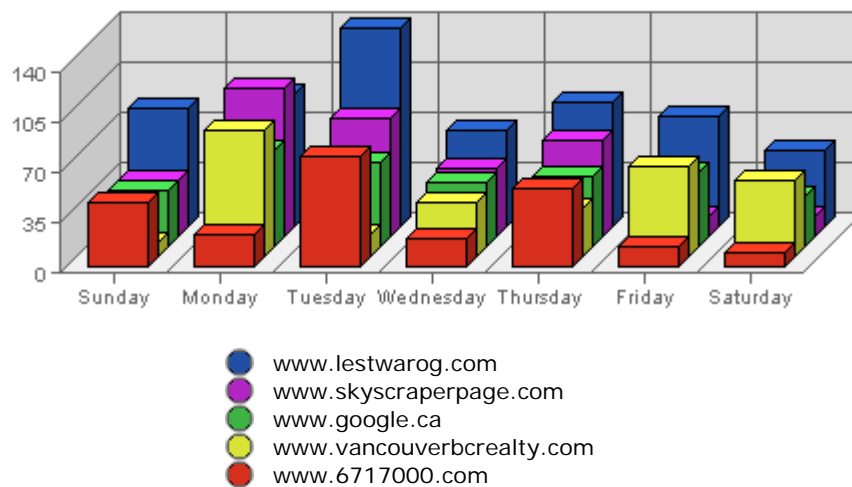

3.	/maps/dtvanmap.html	1,334	551.79	n/a ▼	3.02%
4.	/frames/dtvanmapframe.html	1,300	545.81	n/a ▼	2.94%
5.	/maps/concordpacific/index.html	1,292	659.30	n/a ▼	2.92%
6.	/frames/concordframe.html	1,112	480.70	n/a ▲	2.52%
7.	/maps/coalharbour/index.html	743	361.52	n/a ▲	1.68%
8.	/maps/detail.asp	715	116.83	n/a ▲	1.62%
9.	/frames/coalframe.html	588	260.71	n/a ▲	1.33%
10.	/menus/coalmenu.html	573	259.01	n/a ▲	1.30%

Summary:

- During the selected week, **3,862** distinct pages are responsible for **44,171** page views. (Averaging **11.44** views per page)
- During the previous week, **4,551** distinct pages were responsible for **46,826** page views. (Averaging **10.29** views per page)
- During the selected week there are **3,862** distinct pages. During the previous week there were **4,551** distinct pages. This is a change of **-689 (-15.14%)** distinct pages.
- During the selected week there are **44,171** page views. During the previous week there were **46,826** page views. This is a change of **-2,655 (-5.67%)** page views.
- The selected week's average (**11.44** views per page) is **up** by **1.15 (+11.18%)** from last week's average (**10.29** views per page).
- **17.74%** of all pages were viewed more than the average (**11.44** views per page), and **82.26%** were viewed less.
- Your top page accounts for **2,158** page views, **4.89%** of all page views.
- **1,483** pages (**38.40%** of all pages) recorded only 1 page view.

Most Common Referring Sites

	Referring Site	Referrals	Average	Forecasted	% of Total
1.	www.lestwarog.com	603	125.62	n/a ▲	19.54%
2.	www.skyscraperpage.com	373	20.82	n/a ▲	12.09%