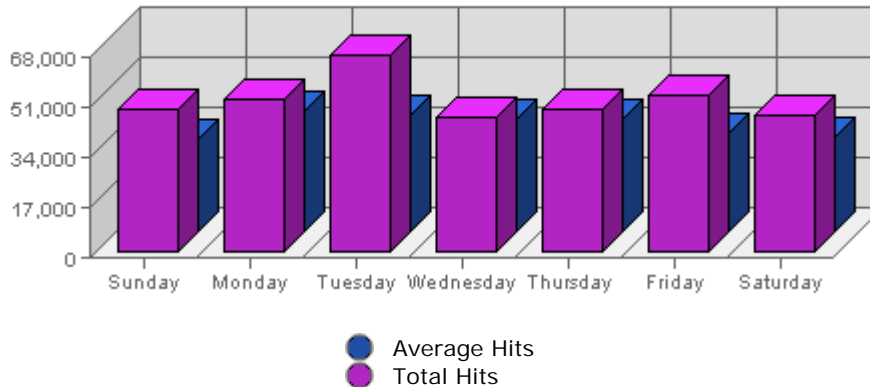

Hits

Date	Hits	Average	Forecast	% of Total
Sun Nov 21st, 2004	48,418	31,916.34	n/a ▲	13.40
Mon Nov 22nd, 2004	51,795	41,058.71	n/a ▲	14.33
Tue Nov 23rd, 2004	67,283	39,577.83	n/a ▲	18.62
Wed Nov 24th, 2004	45,774	38,239.80	n/a ▼	12.67
Thu Nov 25th, 2004	48,316	38,140.93	n/a ▼	13.37
Fri Nov 26th, 2004	53,232	33,837.42	n/a ▼	14.73
Sat Nov 27th, 2004	46,510	32,291.86	n/a ▲	12.87

Summary:

The total number of hits during the selected week is **361,328**.

The average number of hits during a week is **151,671.93**.

The smallest number of hits occurred on **Wed, Nov 24th 2004** with **45,774** hits.

The largest number of hits occurred on **Tue, Nov 23rd 2004** with **67,283** hits.

On average the smallest number of hits occurs on **Sunday** with **31,764.65** hits.

On average the largest number of hits occurs on **Monday** with **41,240.68** hits.

Visits