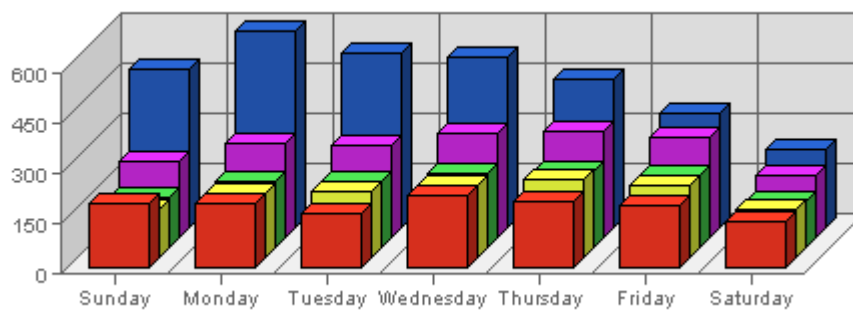

The largest number of hits occurred on **Wed, Nov 17th 2004** with **62,003** hits.

On average the smallest number of hits occurs on **Sunday** with **31,450.73** hits.

On average the largest number of hits occurs on **Monday** with **41,058.71** hits.

Summary:

The total number of visits during the selected week is **7,693**.

The average number of visits during a week is **3,444.47**.

The smallest number of visits occurred on **Sun, Nov 14th 2004** with **916** visits.

The largest number of visits occurred on **Thu, Nov 18th 2004** with **1,322** visits.

On average the smallest number of visits occurs on **Sunday** with **749.42** visits.

On average the largest number of visits occurs on **Thursday** with **890.00** visits.

Most Common Downloads

No Data Available for selected period

Most Common Page Views

- /index.html
- /menus/concordmenu.html
- /frames/dtvanmapframe.html
- /maps/dtvanmap.html
- /maps/concordpacific/index.html