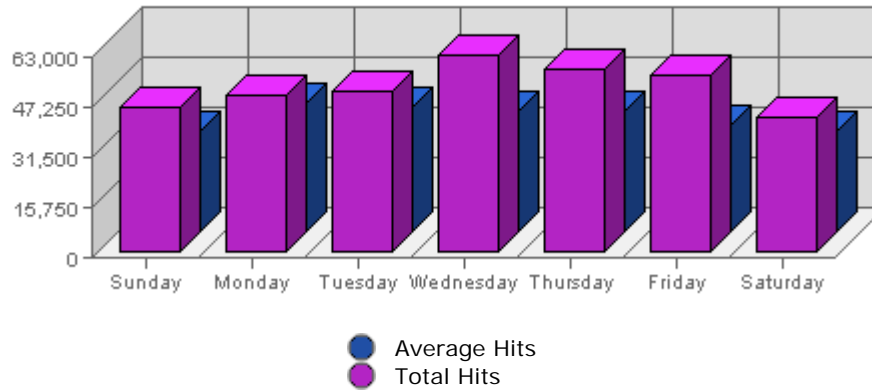

Summary:

The total amount of bandwidth transferred during the selected week is **4.26 GB**.

The average amount of bandwidth transferred during a week is **942.55 MB**.

The smallest amount of bandwidth transferred occurred on **Sat, Nov 20th 2004** with **525.93 MB** transferred.

The largest amount of bandwidth transferred occurred on **Wed, Nov 17th 2004** with **761.15 MB** transferred.

On average the smallest amount of bandwidth transferred occurs on **Sunday** with **194.87 MB** transferred.

On average the largest amount of bandwidth transferred occurs on **Saturday** with **275.92 MB** transferred.

Hits

Date	Hits	Average	Forecast	% of Total
Sun Nov 14th, 2004	45,455	31,678.82	n/a ▲	12.53
Mon Nov 15th, 2004	49,167	40,916.46	n/a ▲	13.55
Tue Nov 16th, 2004	50,719	39,385.74	n/a ▼	13.98
Wed Nov 17th, 2004	62,003	37,837.03	n/a ▲	17.09
Thu Nov 18th, 2004	57,399	37,808.90	n/a ▲	15.82
Fri Nov 19th, 2004	55,668	33,467.41	n/a ▲	15.35
Sat Nov 20th, 2004	42,321	32,115.91	n/a ▼	11.67

Summary:

The total number of hits during the selected week is **362,732**.

The average number of hits during a week is **149,518.26**.

The smallest number of hits occurred on **Sat, Nov 20th 2004** with **42,321** hits.