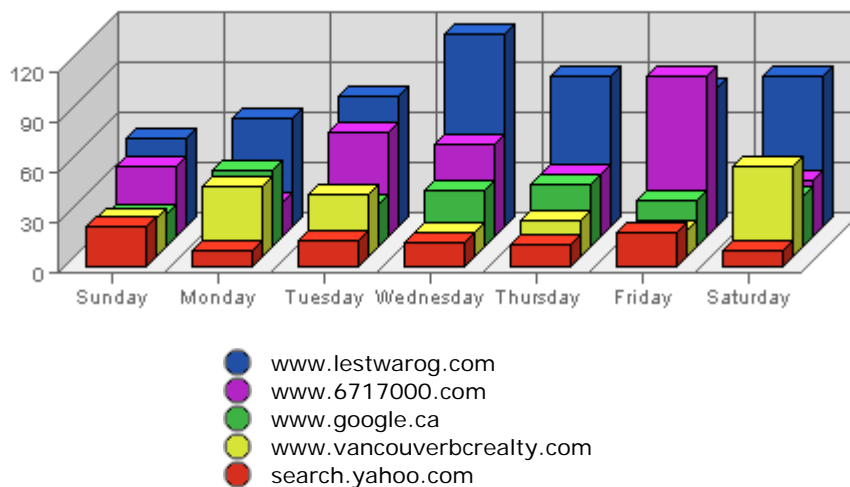

3.	/frames/dtvanmapframe.html	1,368	538.19	n/a ▲	2.92%
4.	/maps/dtvanmap.html	1,363	543.89	n/a ▲	2.91%
5.	/maps/concordpacific/index.html	1,299	652.91	n/a ▲	2.77%
6.	/frames/concordframe.html	1,066	474.32	n/a ▲	2.28%
7.	/maps/coalharbour/index.html	717	357.67	n/a ▼	1.53%
8.	/maps/detail.asp	665	110.79	n/a ▼	1.42%
9.	/frames/coalframe.html	573	257.40	n/a ▼	1.22%
10.	/menus/coalmenu.html	558	255.84	n/a ▼	1.19%

Summary:

- During the selected week, **4,551** distinct pages are responsible for **46,826** page views. (Averaging **10.29** views per page)
- During the previous week, **8,840** distinct pages were responsible for **53,284** page views. (Averaging **6.03** views per page)
- During the selected week there are **4,551** distinct pages. During the previous week there were **8,840** distinct pages. This is a change of **-4,289 (-48.52%)** distinct pages.
- During the selected week there are **46,826** page views. During the previous week there were **53,284** page views. This is a change of **-6,458 (-12.12%)** page views.
- The selected week's average (**10.29** views per page) is **up** by **4.26 (+70.65%)** from last week's average (**6.03** views per page).
- **14.85%** of all pages were viewed more than the average (**10.29** views per page), and **85.15%** were viewed less.
- Your top page accounts for **3,144** page views, **6.71%** of all page views.
- **1,366** pages (**30.02%** of all pages) recorded only 1 page view.

Most Common Referring Sites

	Referring Site	Referrals	Average	Forecasted	% of Total
1.	www.lestwarog.com	576	120.80	n/a ▲	24.18%
2.	www.6717000.com	351	61.85	n/a ▲	14.74%