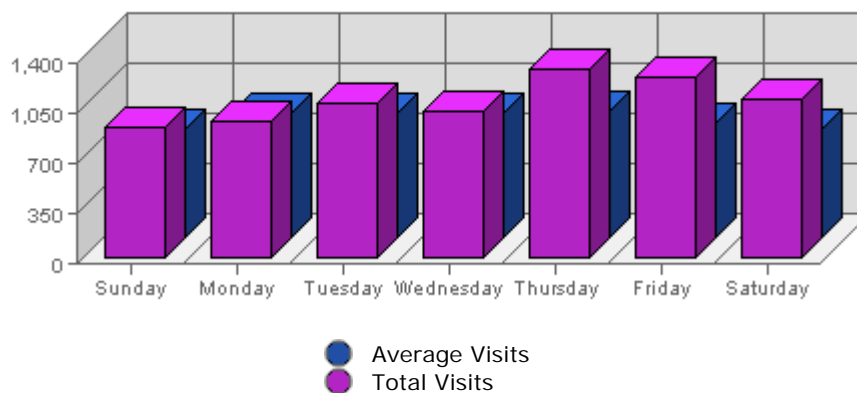

Hits

Date	Hits	Average	Forecast	% of Total
Sun Nov 14th, 2004	45,455	31,678.82	n/a ▲	12.53
Mon Nov 15th, 2004	49,167	40,916.46	n/a ▲	13.55
Tue Nov 16th, 2004	50,719	39,385.74	n/a ▼	13.98
Wed Nov 17th, 2004	62,003	37,837.03	n/a ▲	17.09
Thu Nov 18th, 2004	57,399	37,808.90	n/a ▲	15.82
Fri Nov 19th, 2004	55,668	33,467.41	n/a ▲	15.35
Sat Nov 20th, 2004	42,321	32,115.91	n/a ▼	11.67

Summary:

The total number of hits during the selected week is **362,732**.

The average number of hits during a week is **149,518.26**.

The smallest number of hits occurred on **Sat, Nov 20th 2004** with **42,321** hits.

The largest number of hits occurred on **Wed, Nov 17th 2004** with **62,003** hits.

On average the smallest number of hits occurs on **Sunday** with **31,450.73** hits.

On average the largest number of hits occurs on **Monday** with **41,058.71** hits.

Visits