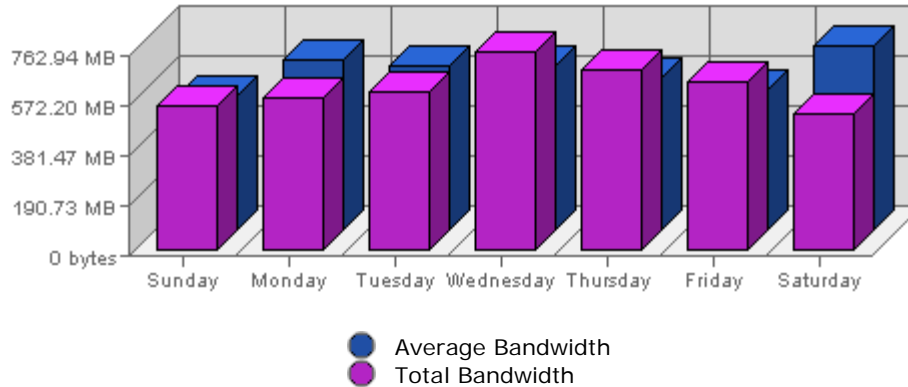

Executive Report
 For the week of November 14th 2004
 For virtual server **LesTwarog**

Bandwidth

Date	Bandwidth	Average	Forecast	% of Total
Sun Nov 14th, 2004	556.30 MB	517.78 MB	n/a ▲	12.75
Mon Nov 15th, 2004	581.78 MB	649.09 MB	n/a ▼	13.33
Tue Nov 16th, 2004	608.18 MB	628.22 MB	n/a ▲	13.94
Wed Nov 17th, 2004	761.15 MB	628.57 MB	n/a ▲	17.45
Thu Nov 18th, 2004	687.57 MB	585.23 MB	n/a ▲	15.76
Fri Nov 19th, 2004	642.22 MB	539.26 MB	n/a ▲	14.72
Sat Nov 20th, 2004	525.93 MB	703.53 MB	n/a ▼	12.05

Summary:

The total amount of bandwidth transferred during the selected week is **4.26 GB**.

The average amount of bandwidth transferred during a week is **942.55 MB**.

The smallest amount of bandwidth transferred occurred on **Sat, Nov 20th 2004** with **525.93 MB** transferred.

The largest amount of bandwidth transferred occurred on **Wed, Nov 17th 2004** with **761.15 MB** transferred.

On average the smallest amount of bandwidth transferred occurs on **Sunday** with **194.87 MB** transferred.

On average the largest amount of bandwidth transferred occurs on **Saturday** with **275.92 MB** transferred.

Hits

Date	Hits	Average	Forecast	% of Total
Sun Nov 14th, 2004	45,455	31,678.82	n/a ▲	12.53
Mon Nov 15th, 2004	49,167	40,916.46	n/a ▲	13.55
Tue Nov 16th, 2004	50,719	39,385.74	n/a ▼	13.98
Wed Nov 17th, 2004	62,003	37,837.03	n/a ▲	17.09
Thu Nov 18th, 2004	57,399	37,808.90	n/a ▲	15.82
Fri Nov 19th, 2004	55,668	33,467.41	n/a ▲	15.35
Sat Nov 20th, 2004	42,321	32,115.91	n/a ▼	11.67