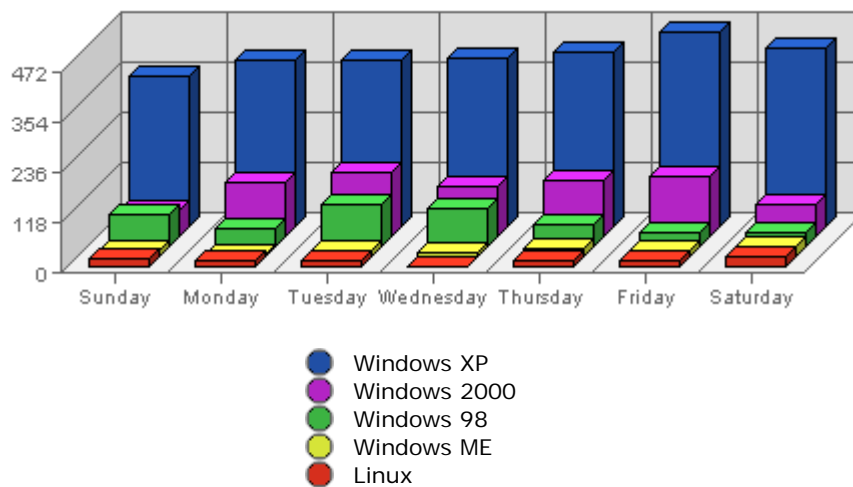

3.	www.google.ca	223	57.05	n/a	▲	9.36%
4.	www.vancouverbcrealty.com	211	69.23	n/a	▲	8.86%
5.	search.yahoo.com	111	29.83	n/a	▼	4.66%
6.	luxury.phototours.net	101	14.66	n/a	▲	4.24%
7.	www.google.com	93	25.31	n/a	▲	3.90%
8.	search.msn.com	74	19.01	n/a	▼	3.11%
9.	ca.search.yahoo.com	53	13.83	n/a	▼	2.23%
10.	search.sympatico.msn.ca	43	9.35	n/a	▼	1.81%

Summary:

- During the selected week, **144** distinct referrers are responsible for **2,382** visits. (Averaging **16.54** visits per referrer)
- During the previous week, **133** distinct referrers were responsible for **1,837** visits. (Averaging **13.81** visits per referrer)
- During the selected week there are **144** distinct referrers. During the previous week there were **133** distinct referrers. This is a change of **11 (+8.27%)** distinct referrers.
- During the selected week there are **2,382** referred visits. During the previous week there were **1,837** referred visits. This is a change of **545 (+29.67%)** visits.
- The selected week's average (**16.54** visits per referring site) is **up** by **2.73 (+19.77%)** from last week's average (**13.81** visits per referring site).
- **12.50%** of all referrers provided more visits than the average (**16.54** visits per referrer), and **87.50%** provided less.
- Your top referrer accounts for **576** referred visits, **24.18%** of all referred visits.
- **71** referrers (**49.31%** of all referrers) referred only 1 visit.

Most Common Browser Operating Systems

	Operating System	Visits	Average	Forecasted	% of Total
1.	Windows XP	2,846	1,333.87	n/a ▲	61.46%
2.	Windows 2000	828	411.44	n/a ▲	17.88%