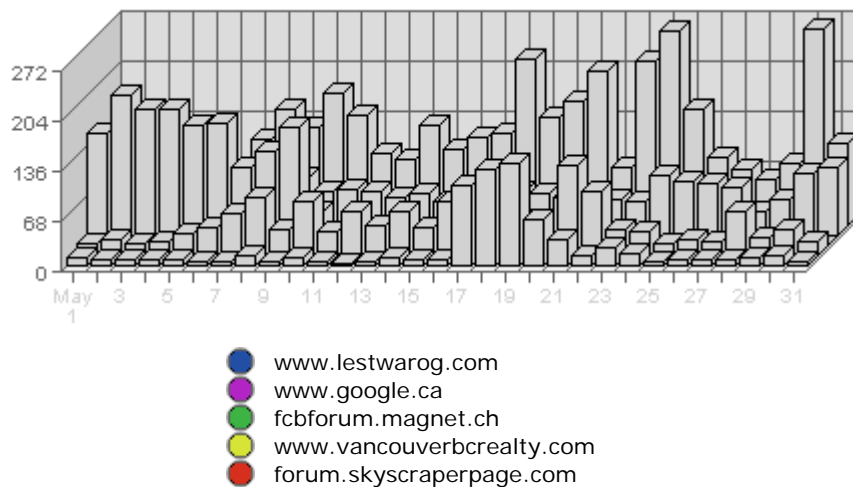

- During the selected month there are **8,203** distinct pages.
  During the previous month there were **7,312** distinct pages.
  This is a change of **891 (+12.19%)** distinct pages.
- During the selected month there are **282,227** page views.
  During the previous month there were **269,113** page views.
  This is a change of **13,114 (+4.87%)** page views.
- The selected month's average (**34.41** views per page) is **down** by **2.39 (-6.49%)** from last month's average (**36.80** views per page).
- **12.98%** of all pages were viewed more than the average (**34.41** views per page), and **87.02%** were viewed less.
- Your top page accounts for **12,132** page views, **4.30%** of all page views.
- **1,249** pages (**15.23%** of all pages) recorded only 1 page view.

Most Common Referring Sites

Referring Site	Referrals	Average	Forecasted	% of Total
1. www.lestwarog.com	4,152	1,073.59	n/a ▲	25.02%
2. www.google.ca	1,862	490.86	n/a ▲	11.22%
3. fcbforum.magnet.ch	1,522	236.83	n/a ▼	9.17%
4. www.vancouverbcrealty.com	1,355	512.00	n/a ▲	8.16%
5. forum.skyscraperpage.com	757	51.97	n/a ▲	4.56%
6. search.yahoo.com	744	203.97	n/a ▲	4.48%
7. vancouver.craigslist.org	727	38.86	n/a ▲	4.38%
8. www.google.com	639	192.34	n/a ▲	3.85%
9. www.6717000.com	617	454.24	n/a ▼	3.72%
10. ca.search.yahoo.com	575	114.52	n/a ▲	3.46%

Summary:

- During the selected month, **374** distinct referrers are responsible for **16,596** visits.
  (Averaging **44.37** visits per referrer)
- During the previous month, **360** distinct referrers were responsible for **16,721** visits.
  (Averaging **46.45** visits per referrer)