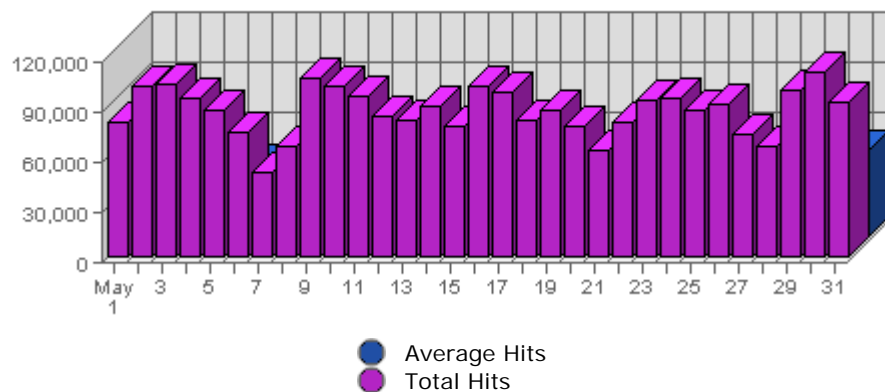

Wed May 25th, 2005	1.03 GB	855.17 MB	n/a ▲	2.92
Thu May 26th, 2005	1.09 GB	845.60 MB	n/a ▲	3.07
Fri May 27th, 2005	858.05 MB	747.48 MB	n/a ▼	2.36
Sat May 28th, 2005	853.03 MB	799.40 MB	n/a ▲	2.35
Sun May 29th, 2005	1.28 GB	779.36 MB	n/a ▲	3.62
Mon May 30th, 2005	1.37 GB	886.99 MB	n/a ▲	3.87
Tue May 31st, 2005	1.20 GB	897.80 MB	n/a ▲	3.38

Summary:

The total amount of bandwidth transferred during the selected month is **35.45 GB**.
The average amount of bandwidth transferred during a month is **8.97 GB**.

The smallest amount of bandwidth transferred occurred on **Sat, May 21st 2005** with **816.93 MB** transferred.

The largest amount of bandwidth transferred occurred on **Mon, May 09th 2005** with **1.63 GB** transferred.

On average the smallest amount of bandwidth transferred occurs on **Friday** with **430.86 MB** transferred.
On average the largest amount of bandwidth transferred occurs on **Tuesday** with **530.07 MB** transferred.

Hits

Date	Hits	Average	Forecast	% of Total
Sun May 01st, 2005	80,778	43,426.63	n/a ▲	2.98
Mon May 02nd, 2005	103,129	52,046.70	n/a ▲	3.80
Tue May 03rd, 2005	103,429	50,175.82	n/a ▲	3.81
Wed May 04th, 2005	95,309	48,766.49	n/a ▲	3.51
Thu May 05th, 2005	88,070	48,395.04	n/a ▼	3.25
Fri May 06th, 2005	75,220	43,428.06	n/a ▼	2.77
Sat May 07th, 2005	50,874	41,497.43	n/a ▼	1.87
Sun May 08th, 2005	66,580	43,882.13	n/a ▼	2.45
Mon May 09th, 2005	106,837	52,669.66	n/a ▲	3.94
Tue May 10th, 2005	102,801	50,817.42	n/a ▼	3.79
Wed May 11th, 2005	96,560	49,320.57	n/a ▲	3.56
Thu May 12th, 2005	84,163	48,873.05	n/a ▼	3.10
Fri May 13th, 2005	81,689	43,806.54	n/a ▲	3.01
Sat May 14th, 2005	90,777	41,611.78	n/a ▲	3.35
Sun May 15th, 2005	78,956	44,155.60	n/a ▲	2.91
Mon May 16th, 2005	102,905	53,322.28	n/a ▼	3.79
Tue May 17th, 2005	99,209	51,436.27	n/a ▼	3.66