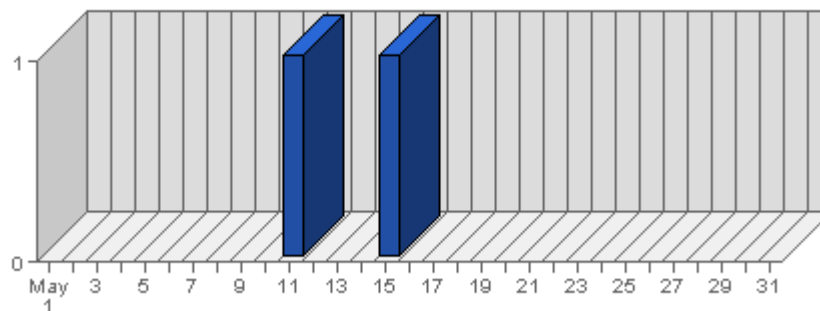

Fri May 13th, 2005	1,912	988.75	n/a ▲	3.44
Sat May 14th, 2005	2,371	932.11	n/a ▲	4.27
Sun May 15th, 2005	1,814	937.84	n/a ▲	3.26
Mon May 16th, 2005	1,654	1,082.89	n/a ▼	2.98
Tue May 17th, 2005	1,693	1,084.13	n/a ▼	3.05
Wed May 18th, 2005	1,862	1,061.89	n/a ▲	3.35
Thu May 19th, 2005	1,809	1,069.68	n/a ▲	3.26
Fri May 20th, 2005	1,889	999.61	n/a ▼	3.40
Sat May 21st, 2005	2,132	949.45	n/a ▼	3.84
Sun May 22nd, 2005	1,635	948.27	n/a ▼	2.94
Mon May 23rd, 2005	1,819	1,089.69	n/a ▲	3.27
Tue May 24th, 2005	1,801	1,091.29	n/a ▲	3.24
Wed May 25th, 2005	1,516	1,071.20	n/a ▼	2.73
Thu May 26th, 2005	1,567	1,078.38	n/a ▼	2.82
Fri May 27th, 2005	1,396	1,009.95	n/a ▼	2.51
Sat May 28th, 2005	1,460	963.52	n/a ▼	2.63
Sun May 29th, 2005	1,870	956.35	n/a ▲	3.37
Mon May 30th, 2005	2,688	1,098.27	n/a ▲	4.84
Tue May 31st, 2005	2,188	1,099.55	n/a ▲	3.94

Summary:

The total number of visits during the selected month is **55,571**.

The average number of visits during a month is **20,639.11**.

The smallest number of visits occurred on **Fri, May 27th 2005** with **1,396** visits.

The largest number of visits occurred on **Mon, May 30th 2005** with **2,688** visits.

On average the smallest number of visits occurs on **Sunday** with **966.98** visits.

On average the largest number of visits occurs on **Monday** with **1,116.76** visits.

Most Common Downloads

● /scripts/mailto.exe

URL	Downloads	Average	Forecasted	% of Total
1. /scripts/mailto.exe	2	2.21	n/a ▼	100.00%

Summary:

- During the selected month, **1** distinct file is responsible for **2** downloads.
  (Averaging **2.00** downloads per file)