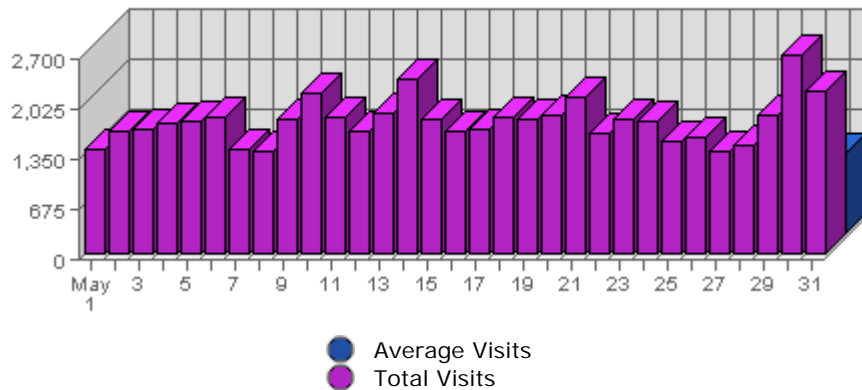

Wed May 18th, 2005	81,946	49,876.33	n/a ▼	3.02
Thu May 19th, 2005	88,059	49,293.17	n/a ▲	3.25
Fri May 20th, 2005	78,242	44,252.21	n/a ▼	2.88
Sat May 21st, 2005	64,255	42,204.13	n/a ▼	2.37
Sun May 22nd, 2005	80,646	44,569.89	n/a ▲	2.97
Mon May 23rd, 2005	93,638	53,912.55	n/a ▼	3.45
Tue May 24th, 2005	94,819	51,998.31	n/a ▼	3.49
Wed May 25th, 2005	88,525	50,249.23	n/a ▲	3.26
Thu May 26th, 2005	91,549	49,749.24	n/a ▲	3.37
Fri May 27th, 2005	74,296	44,647.44	n/a ▼	2.74
Sat May 28th, 2005	66,433	42,466.64	n/a ▲	2.45
Sun May 29th, 2005	100,649	44,994.32	n/a ▲	3.71
Mon May 30th, 2005	110,602	54,379.91	n/a ▲	4.08
Tue May 31st, 2005	92,688	52,496.22	n/a ▼	3.42

Summary:

The total number of hits during the selected month is **2,713,633**.
The average number of hits during a month is **958,199.64**.

The smallest number of hits occurred on **Sat, May 07th 2005** with **50,874** hits.
The largest number of hits occurred on **Mon, May 30th 2005** with **110,602** hits.

On average the smallest number of hits occurs on **Saturday** with **42,748.60** hits.
On average the largest number of hits occurs on **Monday** with **55,033.65** hits.

Visits

Date	Visits	Average	Forecast	% of Total
Sun May 01st, 2005	1,405	926.40	n/a ▼	2.53
Mon May 02nd, 2005	1,661	1,066.48	n/a ▼	2.99
Tue May 03rd, 2005	1,684	1,063.68	n/a ▼	3.03
Wed May 04th, 2005	1,781	1,043.73	n/a ▼	3.20
Thu May 05th, 2005	1,784	1,053.88	n/a ▼	3.21
Fri May 06th, 2005	1,862	978.23	n/a ▲	3.35
Sat May 07th, 2005	1,424	926.04	n/a ▼	2.56
Sun May 08th, 2005	1,398	932.23	n/a ▼	2.52
Mon May 09th, 2005	1,834	1,073.73	n/a ▲	3.30
Tue May 10th, 2005	2,161	1,071.16	n/a ▲	3.89
Wed May 11th, 2005	1,850	1,052.51	n/a ▲	3.33
Thu May 12th, 2005	1,651	1,062.67	n/a ▼	2.97