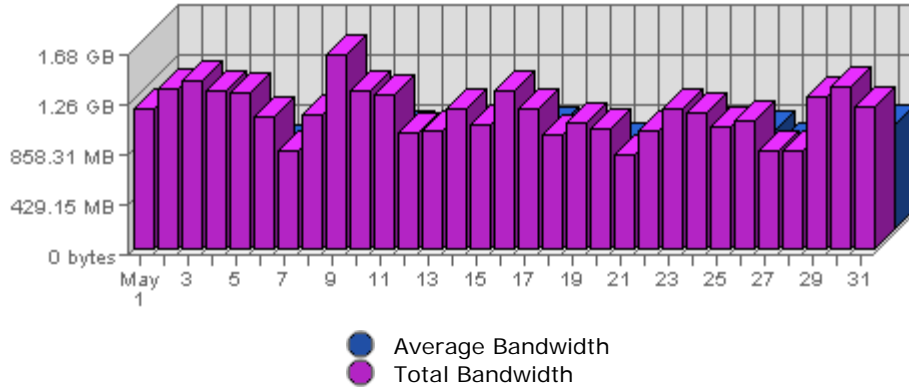

Executive Report
 For the month of May 2005
 For virtual server **LesTwarog**

Bandwidth

Date	Bandwidth	Average	Forecast	% of Total
Sun May 01st, 2005	1.19 GB	749.17 MB	n/a ▲	3.34
Mon May 02nd, 2005	1.35 GB	841.04 MB	n/a ▼	3.81
Tue May 03rd, 2005	1.41 GB	862.64 MB	n/a ▲	3.98
Wed May 04th, 2005	1.33 GB	831.03 MB	n/a ▲	3.76
Thu May 05th, 2005	1.31 GB	826.06 MB	n/a ▼	3.69
Fri May 06th, 2005	1.11 GB	726.92 MB	n/a ▼	3.14
Sat May 07th, 2005	851.05 MB	789.10 MB	n/a ▼	2.34
Sun May 08th, 2005	1.14 GB	759.26 MB	n/a ▼	3.21
Mon May 09th, 2005	1.63 GB	852.79 MB	n/a ▲	4.60
Tue May 10th, 2005	1.33 GB	875.05 MB	n/a ▼	3.76
Wed May 11th, 2005	1.30 GB	842.41 MB	n/a ▼	3.65
Thu May 12th, 2005	1012.43 MB	837.02 MB	n/a ▼	2.79
Fri May 13th, 2005	1019.86 MB	735.68 MB	n/a ▼	2.81
Sat May 14th, 2005	1.18 GB	790.42 MB	n/a ▲	3.32
Sun May 15th, 2005	1.05 GB	767.93 MB	n/a ▼	2.97
Mon May 16th, 2005	1.33 GB	870.19 MB	n/a ▼	3.74
Tue May 17th, 2005	1.19 GB	885.28 MB	n/a ▼	3.36
Wed May 18th, 2005	983.52 MB	852.50 MB	n/a ▼	2.71
Thu May 19th, 2005	1.06 GB	840.67 MB	n/a ▲	2.98
Fri May 20th, 2005	1.01 GB	741.60 MB	n/a ▲	2.84
Sat May 21st, 2005	816.93 MB	799.04 MB	n/a ▼	2.25
Sun May 22nd, 2005	1018.38 MB	774.38 MB	n/a ▼	2.81
Mon May 23rd, 2005	1.18 GB	880.34 MB	n/a ▼	3.32
Tue May 24th, 2005	1.15 GB	892.07 MB	n/a ▼	3.25

Summary:

The total amount of bandwidth transferred during the selected month is **35.45 GB**.
The average amount of bandwidth transferred during a month is **8.97 GB**.

The smallest amount of bandwidth transferred occurred on **Sat, May 21st 2005** with **816.93 MB** transferred.

The largest amount of bandwidth transferred occurred on **Mon, May 09th 2005** with **1.63 GB** transferred.

On average the smallest amount of bandwidth transferred occurs on **Friday** with **430.86 MB** transferred.
On average the largest amount of bandwidth transferred occurs on **Tuesday** with **530.07 MB** transferred.