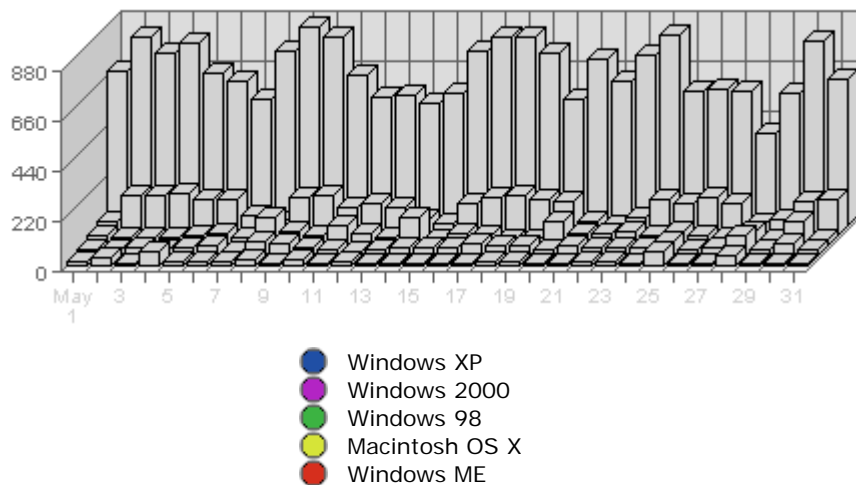

- During the selected month there are **374** distinct referrers.
  During the previous month there were **360** distinct referrers.
  This is a change of **14 (+3.89%)** distinct referrers.
- During the selected month there are **16,596** referred visits.
  During the previous month there were **16,721** referred visits.
  This is a change of **-125 (-0.75%)** visits.
- The selected month's average (**44.37** visits per referring site) is **down** by **2.08 (-4.48%)** from last month's average (**46.45** visits per referring site).
- **8.82%** of all referrers provided more visits than the average (**44.37** visits per referrer), and **91.18%** provided less.
- Your top referrer accounts for **4,152** referred visits, **25.02%** of all referred visits.
- **177** referrers (**47.33%** of all referrers) referred only 1 visit.

Most Common Browser Operating Systems

	Operating System	Visits	Average	Forecasted	% of Total
1.	Windows XP	21,322	8,254.59	n/a ▲	70.04%
2.	Windows 2000	4,068	2,312.10	n/a ▼	13.36%
3.	Windows 98	1,806	1,535.55	n/a ▲	5.93%
4.	Macintosh OS X	1,301	364.69	n/a ▲	4.27%
5.	Windows ME	676	538.69	n/a ▼	2.22%
6.	Macintosh PPC	424	249.03	n/a ▲	1.39%
7.	Linux	307	198.00	n/a ▲	1.01%
8.	Windows 95	249	126.21	n/a ▲	0.82%
9.	Windows 2003	138	53.38	n/a ▼	0.45%
10.	Windows NT	132	171.17	n/a ▼	0.43%

Summary:

- During the selected month, **14** distinct browser operating systems are seen in **30,444** visits.
  (Averaging **2,174.57** visits per browser operating system)
- During the previous month, **14** distinct browser operating systems were seen in **30,388** visits.
  (Averaging **2,170.57** visits per browser operating system)