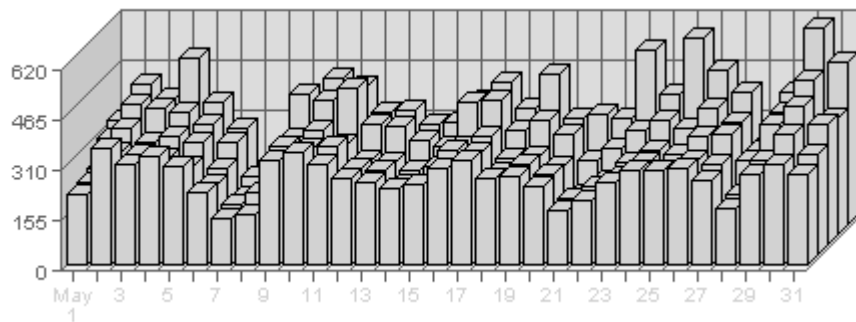

- During the previous month, **1** distinct file was responsible for **5** downloads.
  (Averaging **5.00** downloads per file)
- During the selected month there is **1** distinct file.
  During the previous month there was **1** distinct file.
  This is a change of **0 (0.00%)** distinct files.
- The selected month's average (**2.00** downloads per download) is **down** by **(-60.00%)** from last month's average (**5.00** downloads per download).
- **100.00%** of all files were downloaded more than the average (**2.00** downloads per file), and **0.00%** were downloaded less.
- Your top file accounts for downloads, **100.00%** of all downloads.
- **0** files (**0.00%** of all files) recorded only 1 download.

Most Common Page Views

	URL	Hits	Average	Forecasted	% of Total
1.	/index.html	12,132	6,981.93	n/a ▼	4.30%
2.	/menus/concordmenu.html	10,653	4,912.45	n/a ▲	3.77%
3.	/map.html	8,883	1,792.14	n/a ▲	3.15%
4.	/maps/concordpacific/index.html	8,374	3,873.24	n/a ▼	2.97%
5.	/frames/mapsframe.html	8,332	1,709.52	n/a ▲	2.95%
6.	/menus/mapsmenu.html	8,227	1,698.45	n/a ▲	2.92%
7.	/frames/concordframe.html	7,401	3,045.90	n/a ▲	2.62%
8.	/maps/detail.asp	4,110	1,317.62	n/a ▲	1.46%
9.	/maps/coalharbour/index.html	4,044	2,020.10	n/a ▼	1.43%
10.	/frames/coalframe.html	3,709	1,579.62	n/a ▲	1.31%

Summary:

- During the selected month, **8,203** distinct pages are responsible for **282,227** page views.
  (Averaging **34.41** views per page)
- During the previous month, **7,312** distinct pages were responsible for **269,113** page views.
  (Averaging **36.80** views per page)