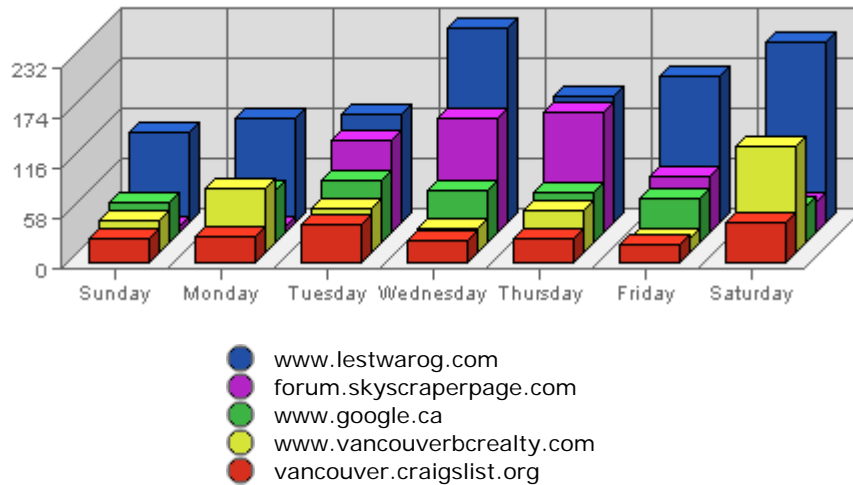

- **15.04%** of all pages were viewed more than the average (**11.61** views per page), and **84.96%** were viewed less.
- Your top page accounts for **2,650** page views, **4.37%** of all page views.
- **2,015** pages (**38.62%** of all pages) recorded only 1 page view.

Most Common Referring Sites

Referring Site	Referrals	Average	Forecasted	% of Total
1. www.lestwarog.com	1,109	237.59	n/a ▲	27.77%
2. forum.skyscraperpage.com	503	11.05	n/a ▲	12.60%
3. www.google.ca	399	108.62	n/a ▼	9.99%
4. www.vancouverbcrealty.com	388	115.87	n/a ▼	9.72%
5. vancouver.craigslist.org	230	7.70	n/a ▼	5.76%
6. search.yahoo.com	165	45.59	n/a ▼	4.13%
7. www.google.com	138	42.89	n/a ▼	3.46%
8. www.6717000.com	116	103.75	n/a ▼	2.91%
9. ca.search.yahoo.com	116	25.23	n/a ▼	2.91%
10. search.msn.com	89	41.20	n/a ▼	2.23%

Summary:

- During the selected week, **173** distinct referrers are responsible for **3,993** visits. (Averaging **23.08** visits per referrer)
- During the previous week, **161** distinct referrers were responsible for **3,877** visits. (Averaging **24.08** visits per referrer)
- During the selected week there are **173** distinct referrers. During the previous week there were **161** distinct referrers. This is a change of **12 (+7.45%)** distinct referrers.
- During the selected week there are **3,993** referred visits. During the previous week there were **3,877** referred visits. This is a change of **116 (+2.99%)** visits.
- The selected week's average (**23.08** visits per referring site) is **down by 1 (-4.15%)** from last week's average (**24.08** visits per referring site).