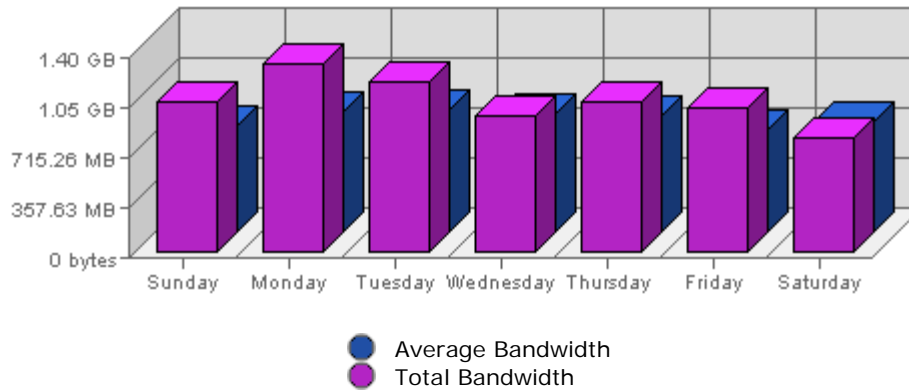

Executive Report
 For the week of May 15th 2005
 For virtual server **LesTwarog**

Bandwidth

Date	Bandwidth	Average	Forecast	% of Total
Sun May 15th, 2005	1.05 GB	767.93 MB	n/a ▼	14.24
Mon May 16th, 2005	1.33 GB	870.19 MB	n/a ▼	17.94
Tue May 17th, 2005	1.19 GB	885.28 MB	n/a ▼	16.10
Wed May 18th, 2005	983.52 MB	852.50 MB	n/a ▼	13.00
Thu May 19th, 2005	1.06 GB	840.67 MB	n/a ▲	14.30
Fri May 20th, 2005	1.01 GB	741.60 MB	n/a ▲	13.61
Sat May 21st, 2005	816.93 MB	799.04 MB	n/a ▼	10.80

Summary:

The total amount of bandwidth transferred during the selected week is **7.39 GB**.
 The average amount of bandwidth transferred during a week is **2.16 GB**.

The smallest amount of bandwidth transferred occurred on **Sat, May 21st 2005** with **816.93 MB** transferred.

The largest amount of bandwidth transferred occurred on **Mon, May 16th 2005** with **1.33 GB** transferred.

On average the smallest amount of bandwidth transferred occurs on **Friday** with **425.89 MB** transferred.
 On average the largest amount of bandwidth transferred occurs on **Tuesday** with **514.25 MB** transferred.

The largest number of visits occurred on **Sat, May 21st 2005** with **2,132** visits.

On average the smallest number of visits occurs on **Sunday** with **940.64** visits.

On average the largest number of visits occurs on **Tuesday** with **1,091.29** visits.