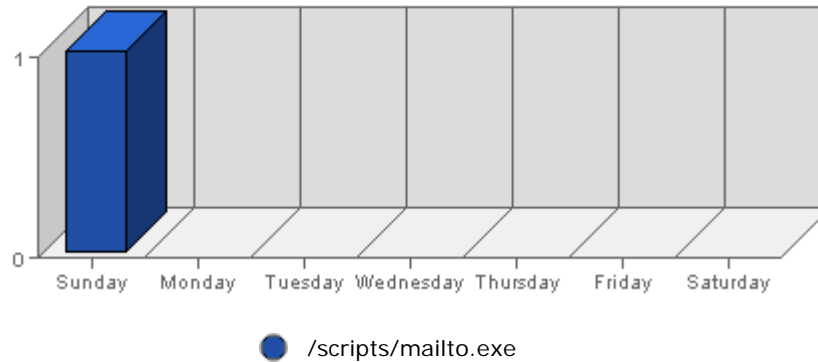

Date	Visits	Average	Forecast	% of Total
Sun May 15th, 2005	1,814	937.84	n/a ▲	14.11
Mon May 16th, 2005	1,654	1,082.89	n/a ▼	12.87
Tue May 17th, 2005	1,693	1,084.13	n/a ▼	13.17
Wed May 18th, 2005	1,862	1,061.89	n/a ▲	14.49
Thu May 19th, 2005	1,809	1,069.68	n/a ▲	14.07
Fri May 20th, 2005	1,889	999.61	n/a ▼	14.70
Sat May 21st, 2005	2,132	949.45	n/a ▼	16.59

Summary:

The total number of visits during the selected week is **12,853**.

The average number of visits during a week is **4,860.27**.

The smallest number of visits occurred on **Mon, May 16th 2005** with **1,654** visits.

The largest number of visits occurred on **Sat, May 21st 2005** with **2,132** visits.

On average the smallest number of visits occurs on **Sunday** with **940.64** visits.

On average the largest number of visits occurs on **Tuesday** with **1,091.29** visits.

Most Common Downloads

URL	Downloads	Average	Forecasted	% of Total
1. /scripts/mailto.exe	1	0.51	n/a ■	100.00%

Summary:

- During the selected week, **1** distinct file is responsible for **1** download.
  (Averaging **1.00** download per file)
- During the previous week, **1** distinct file was responsible for **1** download.
  (Averaging **1.00** download per file)
- During the selected week there is **1** distinct file.
  During the previous week there was **1** distinct file.
  This is a change of **0 (0.00%)** distinct files.
- The selected week's average (**1.00** download per download) is **unchanged (0.00%)** from last week's average (**1.00** download per download).