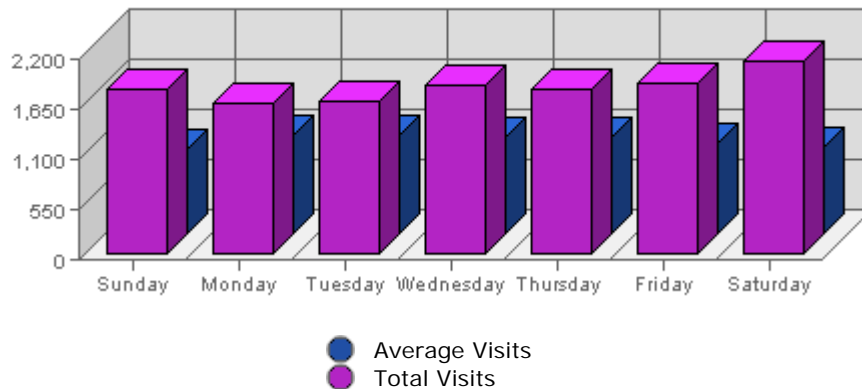

The largest amount of bandwidth transferred occurred on **Mon, May 16th 2005** with **1.33 GB** transferred.

On average the smallest amount of bandwidth transferred occurs on **Friday** with **425.89 MB** transferred.
 On average the largest amount of bandwidth transferred occurs on **Tuesday** with **514.25 MB** transferred.

Hits

Date	Hits	Average	Forecast	% of Total
Sun May 15th, 2005	78,956	44,155.60	n/a ▲	13.30
Mon May 16th, 2005	102,905	53,322.28	n/a ▼	17.34
Tue May 17th, 2005	99,209	51,436.27	n/a ▼	16.71
Wed May 18th, 2005	81,946	49,876.33	n/a ▼	13.81
Thu May 19th, 2005	88,059	49,293.17	n/a ▲	14.84
Fri May 20th, 2005	78,242	44,252.21	n/a ▼	13.18
Sat May 21st, 2005	64,255	42,204.13	n/a ▼	10.83

Summary:

The total number of hits during the selected week is **593,572**.
 The average number of hits during a week is **226,256.50**.

The smallest number of hits occurred on **Sat, May 21st 2005** with **64,255** hits.
 The largest number of hits occurred on **Mon, May 16th 2005** with **102,905** hits.

On average the smallest number of hits occurs on **Saturday** with **42,466.64** hits.
 On average the largest number of hits occurs on **Monday** with **53,912.55** hits.

Visits

Date	Visits	Average	Forecast	% of Total
Sun May 15th, 2005	1,814	937.84	n/a ▲	14.11
Mon May 16th, 2005	1,654	1,082.89	n/a ▼	12.87
Tue May 17th, 2005	1,693	1,084.13	n/a ▼	13.17
Wed May 18th, 2005	1,862	1,061.89	n/a ▲	14.49
Thu May 19th, 2005	1,809	1,069.68	n/a ▲	14.07
Fri May 20th, 2005	1,889	999.61	n/a ▼	14.70
Sat May 21st, 2005	2,132	949.45	n/a ▼	16.59