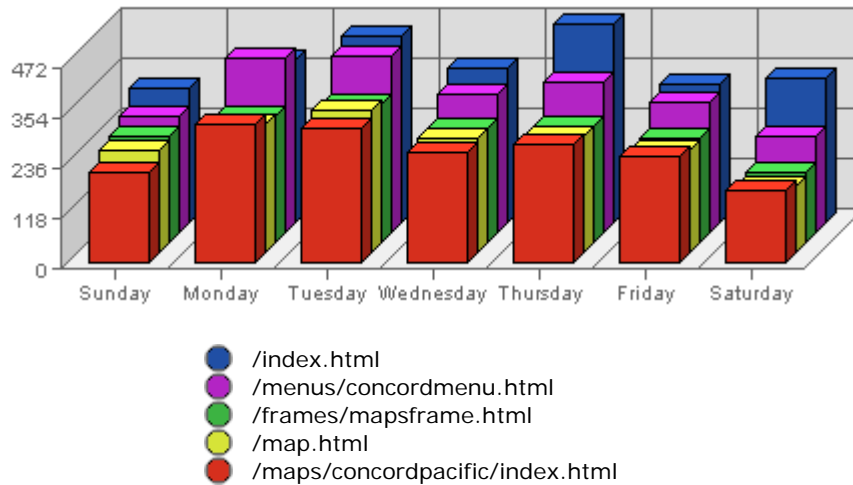

- **100.00%** of all files were downloaded more than the average (**1.00** download per file), and **0.00%** were downloaded less.
- Your top file accounts for download, **100.00%** of all downloads.
- **1** file (**100.00%** of all files) recorded only 1 download.

Most Common Page Views

URL	Hits	Average	Forecasted	% of Total
1. /index.html	2,650	1,583.39	n/a ▲	4.37%
2. /menus/concordmenu.html	2,329	1,111.58	n/a ▼	3.84%
3. /frames/mapsframe.html	1,838	375.27	n/a ▼	3.03%
4. /map.html	1,838	390.52	n/a ▼	3.03%
5. /maps/concordpacific/index.html	1,830	876.48	n/a ▼	3.02%
6. /menus/mapsmenu.html	1,817	373.04	n/a ▼	3.00%
7. /frames/concordframe.html	1,619	687.94	n/a ▼	2.67%
8. /maps/coalharbour/index.html	872	457.38	n/a ▼	1.44%
9. /maps/detail.asp	871	294.13	n/a ▼	1.44%
10. /frames/coalframe.html	806	356.35	n/a ▼	1.33%

Summary:

- During the selected week, **5,218** distinct pages are responsible for **60,602** page views. (Averaging **11.61** views per page)
- During the previous week, **5,882** distinct pages were responsible for **66,658** page views. (Averaging **11.33** views per page)
- During the selected week there are **5,218** distinct pages. During the previous week there were **5,882** distinct pages. This is a change of **-664 (-11.29%)** distinct pages.
- During the selected week there are **60,602** page views. During the previous week there were **66,658** page views. This is a change of **-6,056 (-9.09%)** page views.
- The selected week's average (**11.61** views per page) is **up** by **0.28 (+2.47%)** from last week's average (**11.33** views per page).