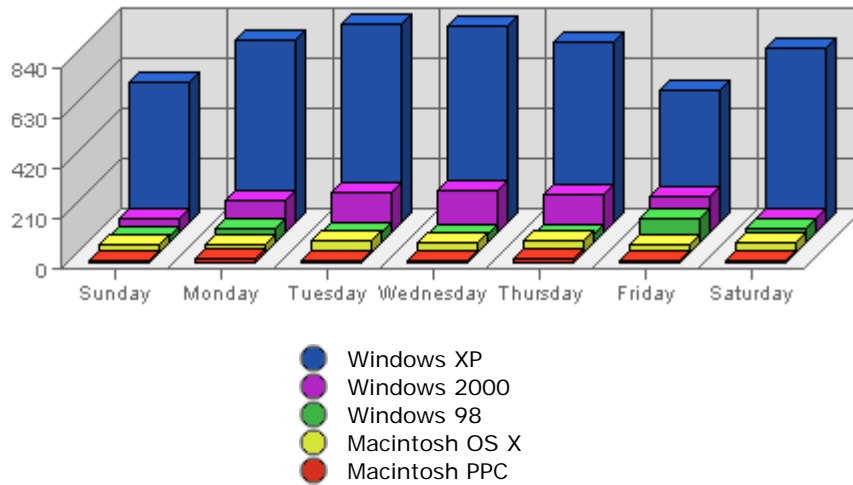

- **8.67%** of all referrers provided more visits than the average (**23.08** visits per referrer), and **91.33%** provided less.
- Your top referrer accounts for **1,109** referred visits, **27.77%** of all referred visits.
- **82** referrers (**47.40%** of all referrers) referred only 1 visit.

Most Common Browser Operating Systems

	Operating System	Visits	Average	Forecasted	% of Total
1.	Windows XP	5,073	1,863.28	n/a ▲	71.59%
2.	Windows 2000	937	526.78	n/a ▲	13.22%
3.	Windows 98	373	351.75	n/a ▼	5.26%
4.	Macintosh OS X	307	80.92	n/a ▲	4.33%
5.	Macintosh PPC	104	57.01	n/a ▼	1.47%
6.	Windows ME	102	123.11	n/a ▼	1.44%
7.	Linux	73	45.09	n/a ▲	1.03%
8.	Windows 95	48	28.42	n/a ▲	0.68%
9.	Windows NT	34	39.42	n/a ▲	0.48%
10.	Windows 2003	34	12.05	n/a ▲	0.48%

Summary:

- During the selected week, **11** distinct browser operating systems are seen in **7,086** visits. (Averaging **644.18** visits per browser operating system)
- During the previous week, **13** distinct browser operating systems were seen in **7,000** visits. (Averaging **538.46** visits per browser operating system)
- During the selected week there are visits from **11** distinct browser operating systems. During the previous week there were visits from **13** distinct browser operating systems. This is a change of **-2 (-15.38%)** distinct browser operating systems.
- During the selected week there are **7,086** visits with identifiable browser operating systems. During the previous week there were **7,000** visits with identifiable browser operating systems. This is a change of **86 (+1.23%)** visits.
- The selected week's average (**644.18** visits per browser operating system) is **up** by **105.72 (+19.63%)** from last week's average (**538.46** visits per browser operating system).