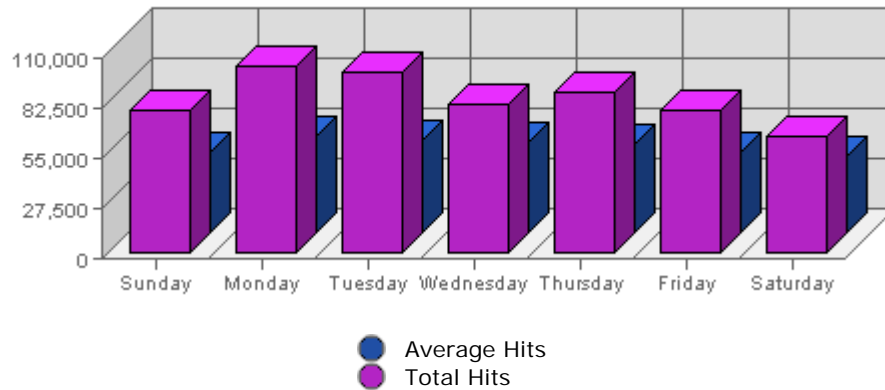

Hits

Date	Hits	Average	Forecast	% of Total
Sun May 15th, 2005	78,956	44,155.60	n/a ▲	13.30
Mon May 16th, 2005	102,905	53,322.28	n/a ▼	17.34
Tue May 17th, 2005	99,209	51,436.27	n/a ▼	16.71
Wed May 18th, 2005	81,946	49,876.33	n/a ▼	13.81
Thu May 19th, 2005	88,059	49,293.17	n/a ▲	14.84
Fri May 20th, 2005	78,242	44,252.21	n/a ▼	13.18
Sat May 21st, 2005	64,255	42,204.13	n/a ▼	10.83

Summary:

The total number of hits during the selected week is **593,572**.
The average number of hits during a week is **226,256.50**.

The smallest number of hits occurred on **Sat, May 21st 2005** with **64,255** hits.
The largest number of hits occurred on **Mon, May 16th 2005** with **102,905** hits.

On average the smallest number of hits occurs on **Saturday** with **42,466.64** hits.
On average the largest number of hits occurs on **Monday** with **53,912.55** hits.

Visits