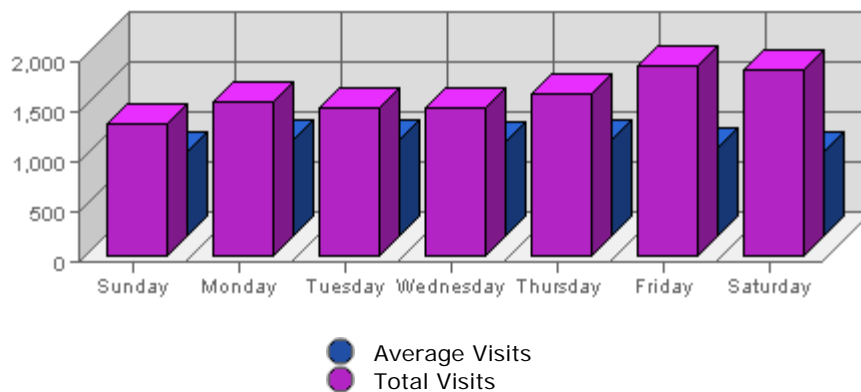

Date	Hits	Average	Forecast	% of Total
Sun Mar 06th, 2005	96,039	39,459.52	n/a ▲	14.95
Mon Mar 07th, 2005	107,446	47,457.00	n/a ▲	16.72
Tue Mar 08th, 2005	99,260	45,758.81	n/a ▼	15.45
Wed Mar 09th, 2005	90,063	43,755.11	n/a ▼	14.02
Thu Mar 10th, 2005	86,932	43,761.12	n/a ▼	13.53
Fri Mar 11th, 2005	85,825	39,287.44	n/a ▼	13.36
Sat Mar 12th, 2005	76,945	37,761.77	n/a ▼	11.98

Summary:

The total number of hits during the selected week is **642,510**.

The average number of hits during a week is **192,580.54**.

The smallest number of hits occurred on **Sat, Mar 12th 2005** with **76,945** hits.

The largest number of hits occurred on **Mon, Mar 07th 2005** with **107,446** hits.

On average the smallest number of hits occurs on **Saturday** with **38,291.27** hits.

On average the largest number of hits occurs on **Monday** with **48,267.66** hits.

Visits