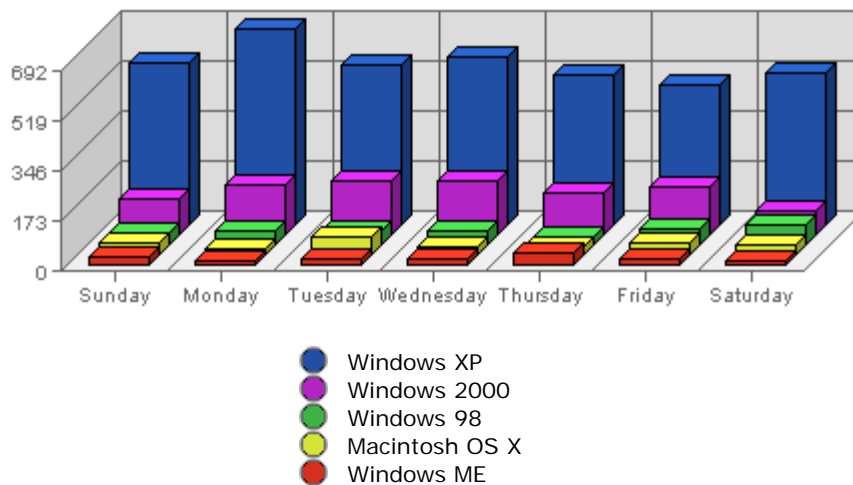

5.	search.msn.com	167	31.53	n/a ▼	5.62%
6.	www.google.com	103	37.08	n/a ▼	3.46%
7.	search.yahoo.com	89	37.34	n/a ▼	2.99%
8.	forum.skyscraperpage.com	81	1.17	n/a ▲	2.72%
9.	ca.search.yahoo.com	55	18.51	n/a ▼	1.85%
10.	search.sympatico.msn.ca	54	14.79	n/a ▼	1.82%

Summary:

- During the selected week, **180** distinct referrers are responsible for **2,974** visits.
  (Averaging **16.52** visits per referrer)
- During the previous week, **180** distinct referrers were responsible for **3,263** visits.
  (Averaging **18.13** visits per referrer)
- During the selected week there are **180** distinct referrers.
  During the previous week there were **180** distinct referrers.
  This is a change of **(0.00%)** distinct referrers.
- During the selected week there are **2,974** referred visits.
  During the previous week there were **3,263** referred visits.
  This is a change of **-289 (-8.86%)** visits.
- The selected week's average (**16.52** visits per referring site) is **down** by **1.61 (-8.88%)** from last week's average (**18.13** visits per referring site).
- **10.56%** of all referrers provided more visits than the average (**16.52** visits per referrer), and **89.44%** provided less.
- Your top referrer accounts for **709** referred visits, **23.84%** of all referred visits.
- **82** referrers (**45.56%** of all referrers) referred only 1 visit.

Most Common Browser Operating Systems

	Operating System	Visits	Average	Forecasted	% of Total
1.	Windows XP	3,928	1,609.01	n/a ▼	63.43%
2.	Windows 2000	1,092	486.17	n/a ▼	17.63%
3.	Windows 98	359	347.43	n/a ▼	5.80%
4.	Macintosh OS X	276	63.30	n/a ▲	4.46%