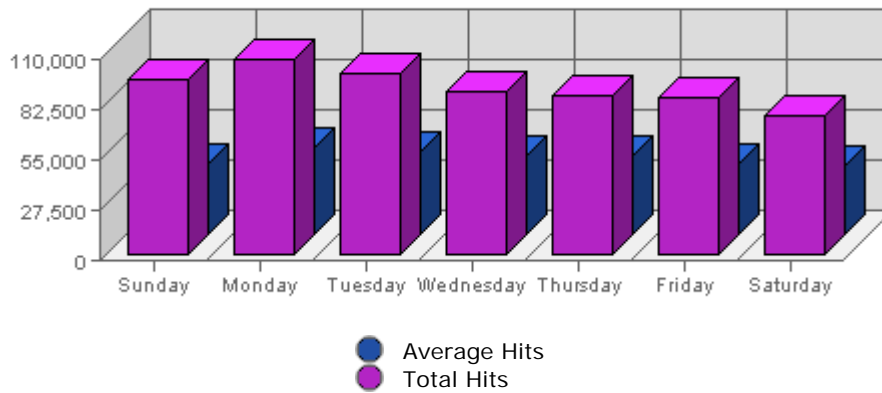

**Summary:**

The total amount of bandwidth transferred during the selected week is **7.64 GB**.

The average amount of bandwidth transferred during a week is **1.63 GB**.

The smallest amount of bandwidth transferred occurred on **Sat, Mar 12th 2005** with **961.76 MB** transferred.

The largest amount of bandwidth transferred occurred on **Mon, Mar 07th 2005** with **1.23 GB** transferred.

On average the smallest amount of bandwidth transferred occurs on **Friday** with **335.17 MB** transferred.

On average the largest amount of bandwidth transferred occurs on **Tuesday** with **415.45 MB** transferred.

**Hits**

Date	Hits	Average	Forecast	% of Total
Sun Mar 06th, 2005	96,039	39,459.52	n/a ▲	14.95
Mon Mar 07th, 2005	107,446	47,457.00	n/a ▲	16.72
Tue Mar 08th, 2005	99,260	45,758.81	n/a ▼	15.45
Wed Mar 09th, 2005	90,063	43,755.11	n/a ▼	14.02
Thu Mar 10th, 2005	86,932	43,761.12	n/a ▼	13.53
Fri Mar 11th, 2005	85,825	39,287.44	n/a ▼	13.36
Sat Mar 12th, 2005	76,945	37,761.77	n/a ▼	11.98

#### Summary:

The total number of hits during the selected week is **642,510**.

The average number of hits during a week is **192,580.54**.

The smallest number of hits occurred on **Sat, Mar 12th 2005** with **76,945** hits.