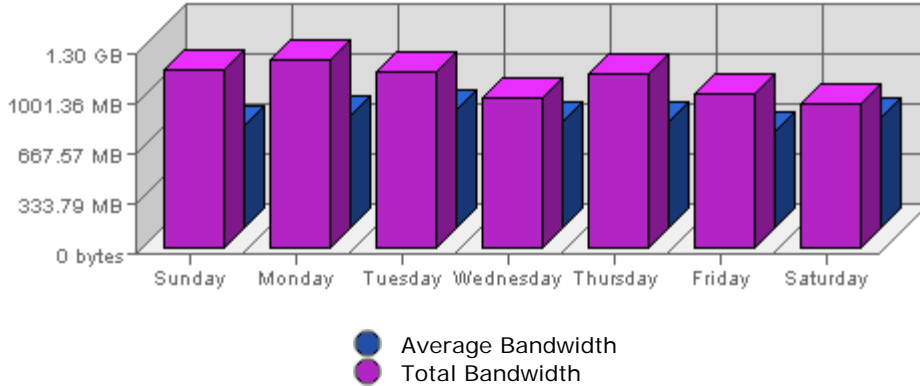

**Executive Report**  
 For the week of March 06th 2005  
 For virtual server **LesTwarog**

**Bandwidth**

---

Date	Bandwidth	Average	Forecast	% of Total
Sun Mar 06th, 2005	1.17 GB	690.29 MB	n/a ▲	15.29
Mon Mar 07th, 2005	1.23 GB	755.71 MB	n/a ▲	16.14
Tue Mar 08th, 2005	1.16 GB	788.72 MB	n/a ▲	15.18
Wed Mar 09th, 2005	1007.29 MB	718.36 MB	n/a ▼	12.88
Thu Mar 10th, 2005	1.15 GB	713.61 MB	n/a ▲	15.00
Fri Mar 11th, 2005	1.01 GB	643.15 MB	n/a ▲	13.21
Sat Mar 12th, 2005	961.76 MB	740.03 MB	n/a ▲	12.30

**Summary:**

The total amount of bandwidth transferred during the selected week is **7.64 GB**.

The average amount of bandwidth transferred during a week is **1.63 GB**.

The smallest amount of bandwidth transferred occurred on **Sat, Mar 12th 2005** with **961.76 MB** transferred.

The largest amount of bandwidth transferred occurred on **Mon, Mar 07th 2005** with **1.23 GB** transferred.

On average the smallest amount of bandwidth transferred occurs on **Friday** with **335.17 MB** transferred.

On average the largest amount of bandwidth transferred occurs on **Tuesday** with **415.45 MB** transferred.

**Hits**

Date	Hits	Average	Forecast	% of Total
Sun Mar 06th, 2005	96,039	39,459.52	n/a ▲	14.95
Mon Mar 07th, 2005	107,446	47,457.00	n/a ▲	16.72
Tue Mar 08th, 2005	99,260	45,758.81	n/a ▼	15.45
Wed Mar 09th, 2005	90,063	43,755.11	n/a ▼	14.02
Thu Mar 10th, 2005	86,932	43,761.12	n/a ▼	13.53
Fri Mar 11th, 2005	85,825	39,287.44	n/a ▼	13.36
Sat Mar 12th, 2005	76,945	37,761.77	n/a ▼	11.98