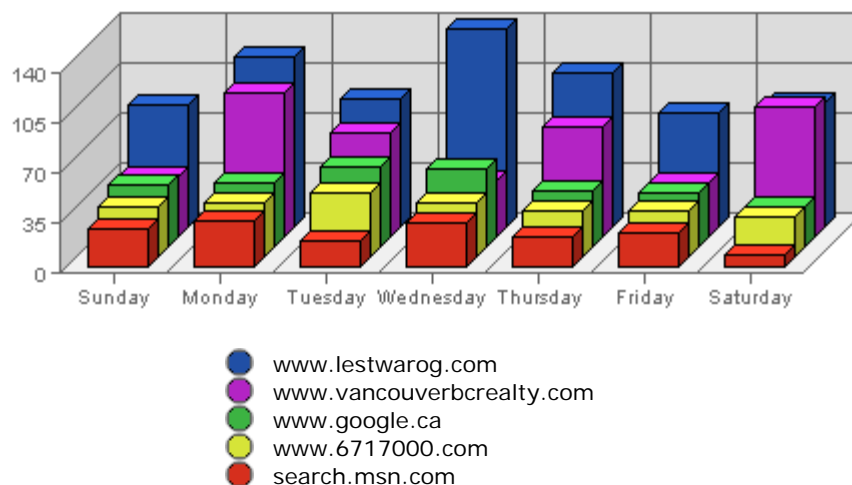

5.	/frames/mapsframe.html	2,124	242.72	n/a ▼	3.06%
6.	/menus/mapsmenu.html	2,119	241.05	n/a ▼	3.05%
7.	/frames/concordframe.html	2,003	599.74	n/a ▲	2.88%
8.	/maps/coalharbour/index.html	1,035	415.13	n/a ▼	1.49%
9.	/maps/detail.asp	960	236.97	n/a ▼	1.38%
10.	/frames/coalframe.html	950	313.06	n/a ▼	1.37%

Summary:

- During the selected week, **5,193** distinct pages are responsible for **69,522** page views. (Averaging **13.39** views per page)
- During the previous week, **4,866** distinct pages were responsible for **72,422** page views. (Averaging **14.88** views per page)
- During the selected week there are **5,193** distinct pages. During the previous week there were **4,866** distinct pages. This is a change of **327 (+6.72%)** distinct pages.
- During the selected week there are **69,522** page views. During the previous week there were **72,422** page views. This is a change of **-2,900 (-4.00%)** page views.
- The selected week's average (**13.39** views per page) is **down** by **1.49 (-10.01%)** from last week's average (**14.88** views per page).
- **15.00%** of all pages were viewed more than the average (**13.39** views per page), and **85.00%** were viewed less.
- Your top page accounts for **3,282** page views, **4.72%** of all page views.
- **1,831** pages (**35.26%** of all pages) recorded only 1 page view.

Most Common Referring Sites

Referring Site	Referrals	Average	Forecasted	% of Total
1. www.lestwarog.com	709	191.20	n/a ■	23.84%
2. www.vancouverbcrealty.com	465	97.91	n/a ▲	15.64%
3. www.google.ca	307	91.16	n/a ▲	10.32%
4. www.6717000.com	252	92.68	n/a ▼	8.47%