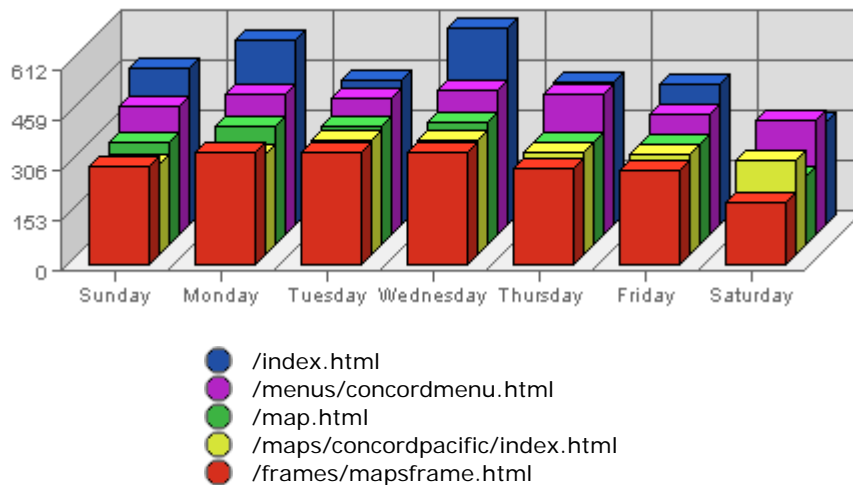

Date	Visits	Average	Forecast	% of Total
Sun Mar 06th, 2005	1,325	852.73	n/a ▼	11.78
Mon Mar 07th, 2005	1,552	973.59	n/a ▼	13.79
Tue Mar 08th, 2005	1,481	970.80	n/a ▲	13.16
Wed Mar 09th, 2005	1,486	958.11	n/a ▼	13.21
Thu Mar 10th, 2005	1,621	964.74	n/a ▲	14.41
Fri Mar 11th, 2005	1,915	894.92	n/a ▲	17.02
Sat Mar 12th, 2005	1,872	852.40	n/a ▲	16.64

Summary:

The total number of visits during the selected week is **11,252**.

The average number of visits during a week is **4,190.82**.

The smallest number of visits occurred on **Sun, Mar 06th 2005** with **1,325** visits.

The largest number of visits occurred on **Fri, Mar 11th 2005** with **1,915** visits.

On average the smallest number of visits occurs on **Sunday** with **847.73** visits.

On average the largest number of visits occurs on **Monday** with **981.41** visits.

Most Common Downloads

No Data Available for selected period

Most Common Page Views

	URL	Hits	Average	Forecasted	% of Total
1.	/index.html	3,282	1,475.30	n/a ▲	4.72%
2.	/menus/concordmenu.html	2,840	999.06	n/a ▼	4.09%
3.	/map.html	2,265	255.50	n/a ▼	3.26%
4.	/maps/concordpacific/index.html	2,213	781.34	n/a ▲	3.18%