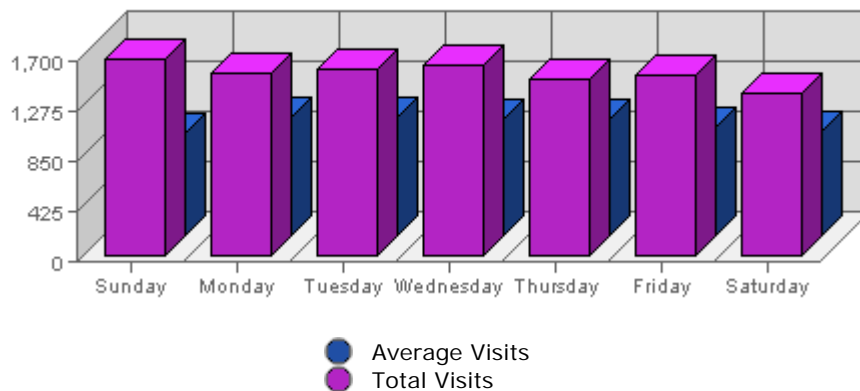

The largest amount of bandwidth transferred occurred on **Wed, Mar 30th 2005** with **1.20 GB** transferred.

On average the smallest amount of bandwidth transferred occurs on **Friday** with **361.27 MB** transferred.

On average the largest amount of bandwidth transferred occurs on **Tuesday** with **439.46 MB** transferred.

Hits

Date	Hits	Average	Forecast	% of Total
Sun Mar 27th, 2005	74,551	41,341.37	n/a ▼	12.60
Mon Mar 28th, 2005	80,666	49,406.32	n/a ▼	13.63
Tue Mar 29th, 2005	84,206	47,547.60	n/a ▼	14.23
Wed Mar 30th, 2005	105,813	45,833.64	n/a ▲	17.89
Thu Mar 31st, 2005	86,288	45,558.73	n/a ▼	14.58
Fri Apr 01st, 2005	85,890	40,936.04	n/a ▲	14.52
Sat Apr 02nd, 2005	74,212	39,243.63	n/a ▲	12.54

Summary:

The total number of hits during the selected week is **591,626**.
 The average number of hits during a week is **203,560.36**.

The smallest number of hits occurred on **Sat, Apr 02nd 2005** with **74,212** hits.
 The largest number of hits occurred on **Wed, Mar 30th 2005** with **105,813** hits.

On average the smallest number of hits occurs on **Saturday** with **39,697.77** hits.
 On average the largest number of hits occurs on **Monday** with **49,812.29** hits.

Visits

Date	Visits	Average	Forecast	% of Total
Sun Mar 27th, 2005	1,670	879.63	n/a ▼	15.36
Mon Mar 28th, 2005	1,561	1,009.26	n/a ▼	14.36
Tue Mar 29th, 2005	1,591	1,009.95	n/a ▼	14.64
Wed Mar 30th, 2005	1,617	995.13	n/a ▼	14.88
Thu Mar 31st, 2005	1,507	995.95	n/a ▼	13.86
Fri Apr 01st, 2005	1,531	926.68	n/a ▼	14.08
Sat Apr 02nd, 2005	1,393	890.12	n/a ▼	12.82