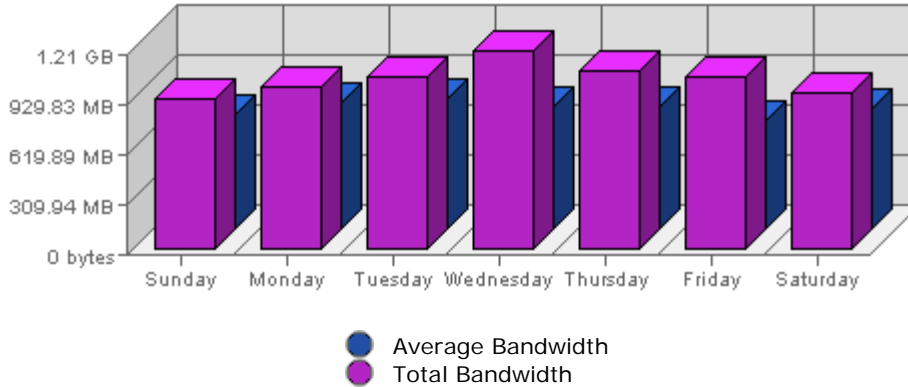

Executive Report
 For the week of March 27th 2005
 For virtual server **LesTwarog**

Bandwidth

Date	Bandwidth	Average	Forecast	% of Total
Sun Mar 27th, 2005	936.50 MB	717.19 MB	n/a ▼	12.67
Mon Mar 28th, 2005	1005.12 MB	784.00 MB	n/a ▼	13.60
Tue Mar 29th, 2005	1.05 GB	809.75 MB	n/a ▲	14.58
Wed Mar 30th, 2005	1.20 GB	765.02 MB	n/a ▼	16.62
Thu Mar 31st, 2005	1.08 GB	766.85 MB	n/a ▼	14.93
Fri Apr 01st, 2005	1.05 GB	669.99 MB	n/a ▲	14.48
Sat Apr 02nd, 2005	969.40 MB	755.94 MB	n/a ▲	13.11

Summary:

The total amount of bandwidth transferred during the selected week is **7.22 GB**.

The average amount of bandwidth transferred during a week is **1.79 GB**.

The smallest amount of bandwidth transferred occurred on **Sun, Mar 27th 2005** with **936.50 MB** transferred.

The largest amount of bandwidth transferred occurred on **Wed, Mar 30th 2005** with **1.20 GB** transferred.

On average the smallest amount of bandwidth transferred occurs on **Friday** with **361.27 MB** transferred.

On average the largest amount of bandwidth transferred occurs on **Tuesday** with **439.46 MB** transferred.

Hits

Date	Hits	Average	Forecast	% of Total
Sun Mar 27th, 2005	74,551	41,341.37	n/a ▼	12.60
Mon Mar 28th, 2005	80,666	49,406.32	n/a ▼	13.63
Tue Mar 29th, 2005	84,206	47,547.60	n/a ▼	14.23
Wed Mar 30th, 2005	105,813	45,833.64	n/a ▲	17.89
Thu Mar 31st, 2005	86,288	45,558.73	n/a ▼	14.58
Fri Apr 01st, 2005	85,890	40,936.04	n/a ▲	14.52
Sat Apr 02nd, 2005	74,212	39,243.63	n/a ▲	12.54