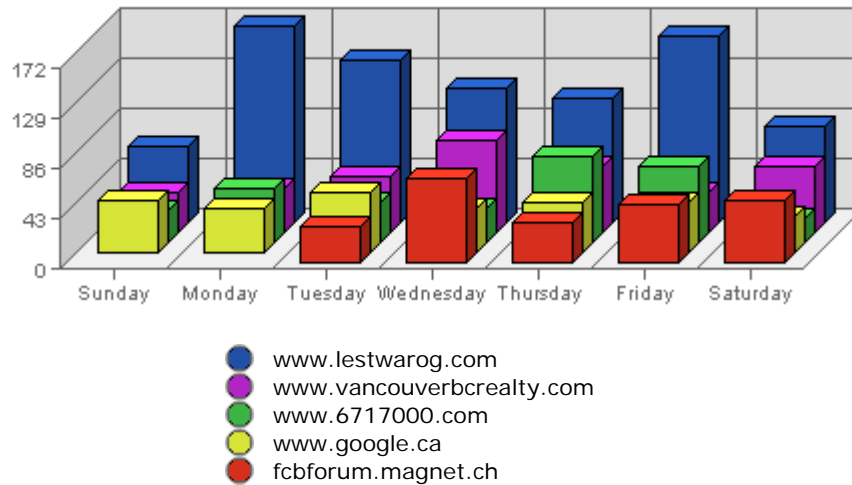

- **16.78%** of all pages were viewed more than the average (**8.22** views per page), and **83.22%** were viewed less.
- Your top page accounts for **1,386** page views, **5.17%** of all page views.
- **1,423** pages (**43.66%** of all pages) recorded only 1 page view.

Most Common Referring Sites

	Referring Site	Referrals	Average	Forecasted	% of Total
1.	www.lestwarog.com	846	207.20	n/a ▲	23.90%
2.	www.vancouverbcrealty.com	355	105.98	n/a ▼	10.03%
3.	www.6717000.com	306	98.19	n/a ▼	8.64%
4.	www.google.ca	294	95.72	n/a ▲	8.31%
5.	fcbforum.magnet.ch	246	4.08	n/a ▼	6.95%
6.	search.msn.com	206	37.28	n/a ▼	5.82%
7.	www.xanga.com	199	3.05	n/a ▲	5.62%
8.	www.google.com	118	38.85	n/a ▲	3.33%
9.	search.yahoo.com	101	38.53	n/a ▲	2.85%
10.	forum.skyscraperpage.com	81	3.48	n/a ▼	2.29%

Summary:

- During the selected week, **172** distinct referrers are responsible for **3,540** visits. (Averaging **20.58** visits per referrer)
- During the previous week, **160** distinct referrers were responsible for **3,478** visits. (Averaging **21.74** visits per referrer)
- During the selected week there are **172** distinct referrers. During the previous week there were **160** distinct referrers. This is a change of **12 (+7.50%)** distinct referrers.
- During the selected week there are **3,540** referred visits. During the previous week there were **3,478** referred visits. This is a change of **62 (+1.78%)** visits.
- The selected week's average (**20.58** visits per referring site) is **down** by **1.16 (-5.34%)** from last week's average (**21.74** visits per referring site).