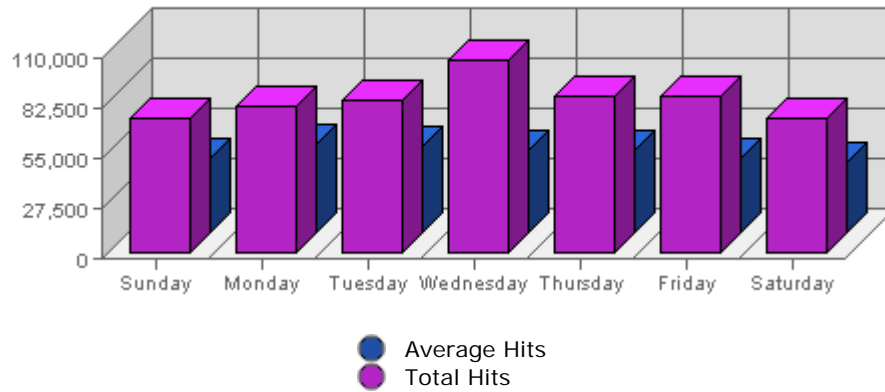

Summary:

The total amount of bandwidth transferred during the selected week is **7.22 GB**.

The average amount of bandwidth transferred during a week is **1.79 GB**.

The smallest amount of bandwidth transferred occurred on **Sun, Mar 27th 2005** with **936.50 MB** transferred.

The largest amount of bandwidth transferred occurred on **Wed, Mar 30th 2005** with **1.20 GB** transferred.

On average the smallest amount of bandwidth transferred occurs on **Friday** with **361.27 MB** transferred.

On average the largest amount of bandwidth transferred occurs on **Tuesday** with **439.46 MB** transferred.

Hits

Date	Hits	Average	Forecast	% of Total
Sun Mar 27th, 2005	74,551	41,341.37	n/a ▼	12.60
Mon Mar 28th, 2005	80,666	49,406.32	n/a ▼	13.63
Tue Mar 29th, 2005	84,206	47,547.60	n/a ▼	14.23
Wed Mar 30th, 2005	105,813	45,833.64	n/a ▲	17.89
Thu Mar 31st, 2005	86,288	45,558.73	n/a ▼	14.58
Fri Apr 01st, 2005	85,890	40,936.04	n/a ▲	14.52
Sat Apr 02nd, 2005	74,212	39,243.63	n/a ▲	12.54

Summary:

The total number of hits during the selected week is **591,626**.
 The average number of hits during a week is **203,560.36**.

The smallest number of hits occurred on **Sat, Apr 02nd 2005** with **74,212** hits.
 The largest number of hits occurred on **Wed, Mar 30th 2005** with **105,813** hits.