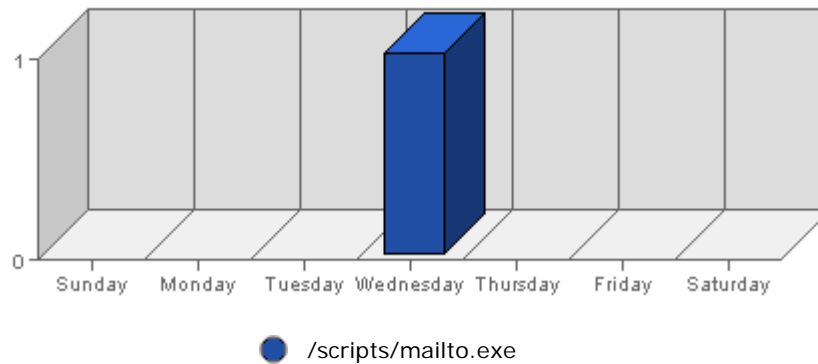

Date	Visits	Average	Forecast	% of Total
Sun Mar 27th, 2005	1,670	879.63	n/a ▼	15.36
Mon Mar 28th, 2005	1,561	1,009.26	n/a ▼	14.36
Tue Mar 29th, 2005	1,591	1,009.95	n/a ▼	14.64
Wed Mar 30th, 2005	1,617	995.13	n/a ▼	14.88
Thu Mar 31st, 2005	1,507	995.95	n/a ▼	13.86
Fri Apr 01st, 2005	1,531	926.68	n/a ▼	14.08
Sat Apr 02nd, 2005	1,393	890.12	n/a ▼	12.82

Summary:

The total number of visits during the selected week is **10,870**.

The average number of visits during a week is **4,406.50**.

The smallest number of visits occurred on **Sat, Apr 02nd 2005** with **1,393** visits.

The largest number of visits occurred on **Sun, Mar 27th 2005** with **1,670** visits.

On average the smallest number of visits occurs on **Sunday** with **880.44** visits.

On average the largest number of visits occurs on **Tuesday** with **1,017.40** visits.

Most Common Downloads

URL	Downloads	Average	Forecasted	% of Total
1. /scripts/mailto.exe	1	0.48	n/a ▼	100.00%

Summary:

- During the selected week, **1** distinct file is responsible for **1** download.
  (Averaging **1.00** download per file)
- During the previous week, **1** distinct file was responsible for **2** downloads.
  (Averaging **2.00** downloads per file)
- During the selected week there is **1** distinct file.
  During the previous week there was **1** distinct file.
  This is a change of **0 (0.00%)** distinct files.
- The selected week's average (**1.00** download per download) is **down** by **(-50.00%)** from last week's average (**2.00** downloads per download).