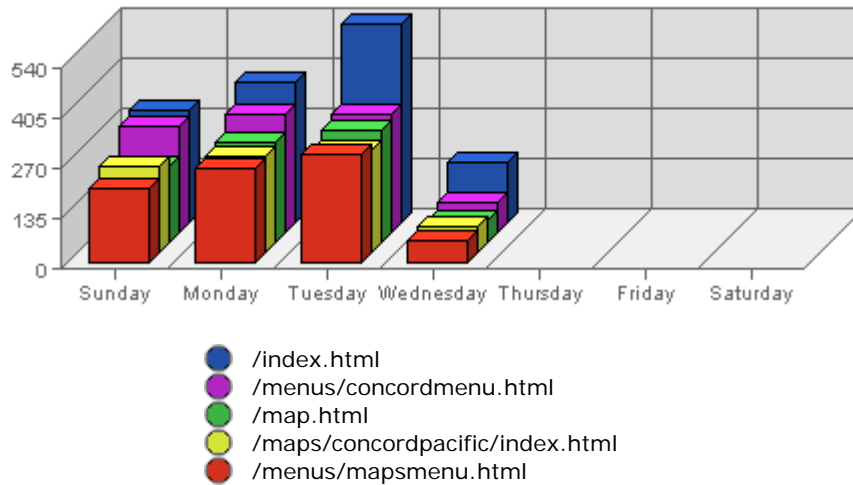

- **100.00%** of all files were downloaded more than the average (**1.00** download per file), and **0.00%** were downloaded less.
- Your top file accounts for download, **100.00%** of all downloads.
- **1** file (**100.00%** of all files) recorded only 1 download.

Most Common Page Views

URL	Hits	Average	Forecasted	% of Total
1. /index.html	1,386	1,498.31	n/a ▼	5.17%
2. /menus/concordmenu.html	1,015	1,025.00	n/a ▼	3.79%
3. /map.html	845	284.72	n/a ▼	3.15%
4. /maps/concordpacific/index.html	845	801.41	n/a ▼	3.15%
5. /menus/mapsmenu.html	814	269.89	n/a ▼	3.04%
6. /frames/mapsframe.html	813	271.19	n/a ▼	3.03%
7. /frames/concordframe.html	745	619.01	n/a ▼	2.78%
8. /maps/coalharbour/index.html	439	425.12	n/a ▼	1.64%
9. /menus/coalmenu.html	380	321.60	n/a ▼	1.42%
10. /frames/coalframe.html	377	323.35	n/a ▼	1.41%

Summary:

- During the selected week, **3,259** distinct pages are responsible for **26,804** page views. (Averaging **8.22** views per page)
- During the previous week, **5,408** distinct pages were responsible for **69,149** page views. (Averaging **12.79** views per page)
- During the selected week there are **3,259** distinct pages. During the previous week there were **5,408** distinct pages. This is a change of **-2,149 (-39.74%)** distinct pages.
- During the selected week there are **26,804** page views. During the previous week there were **69,149** page views. This is a change of **-42,345 (-61.24%)** page views.
- The selected week's average (**8.22** views per page) is **down** by **4.57 (-35.73%)** from last week's average (**12.79** views per page).