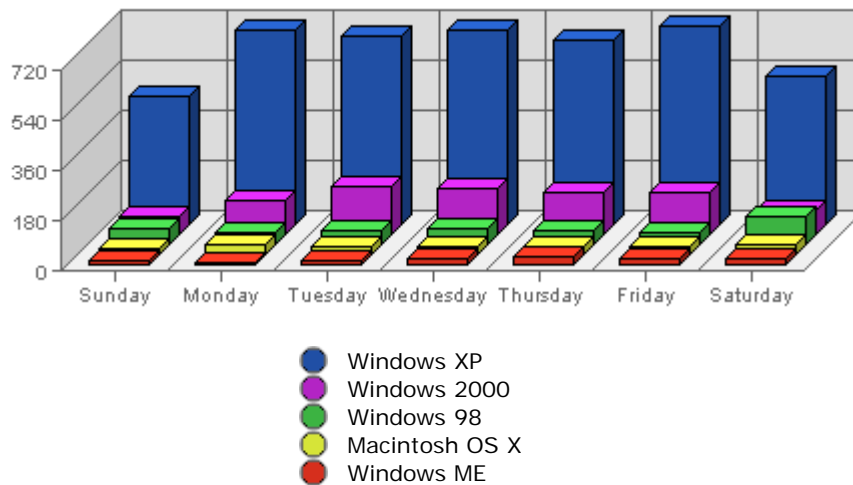

- **10.47%** of all referrers provided more visits than the average (**20.58** visits per referrer), and **89.53%** provided less.
- Your top referrer accounts for **846** referred visits, **23.90%** of all referred visits.
- **88** referrers (**51.16%** of all referrers) referred only 1 visit.

Most Common Browser Operating Systems

	Operating System	Visits	Average	Forecasted	% of Total
1.	Windows XP	4,466	1,678.77	n/a ▲	68.22%
2.	Windows 2000	954	499.19	n/a ▼	14.57%
3.	Windows 98	442	348.27	n/a ▲	6.75%
4.	Macintosh OS X	233	69.31	n/a ▼	3.56%
5.	Windows ME	153	121.29	n/a ▼	2.34%
6.	Macintosh PPC	90	54.62	n/a ▼	1.37%
7.	Windows 95	68	27.62	n/a ▼	1.04%
8.	Windows NT	56	39.08	n/a ▲	0.86%
9.	Windows 2003	44	10.62	n/a ▲	0.67%
10.	Linux	33	44.23	n/a ■	0.50%

Summary:

- During the selected week, **13** distinct browser operating systems are seen in **6,546** visits. (Averaging **503.54** visits per browser operating system)
- During the previous week, **12** distinct browser operating systems were seen in **6,548** visits. (Averaging **545.67** visits per browser operating system)
- During the selected week there are visits from **13** distinct browser operating systems. During the previous week there were visits from **12** distinct browser operating systems. This is a change of **1 (+8.33%)** distinct browser operating system.
- During the selected week there are **6,546** visits with identifiable browser operating systems. During the previous week there were **6,548** visits with identifiable browser operating systems. This is a change of **-2 (-0.03%)** visits.
- The selected week's average (**503.54** visits per browser operating system) is **down by 42.13 (-7.72%)** from last week's average (**545.67** visits per browser operating system).