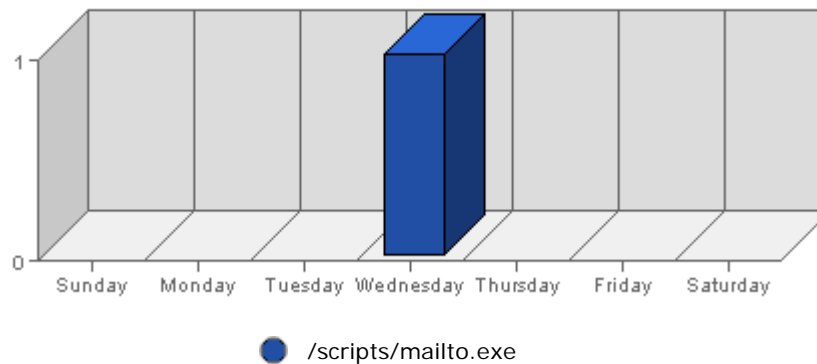

Date	Visits	Average	Forecast	% of Total
Sun Jun 26th, 2005	1,682	987.89	n/a ▼	11.94
Mon Jun 27th, 2005	1,938	1,143.97	n/a ▲	13.76
Tue Jun 28th, 2005	2,070	1,139.07	n/a ▲	14.69
Wed Jun 29th, 2005	2,279	1,116.92	n/a ▲	16.18
Thu Jun 30th, 2005	2,309	1,117.39	n/a ▲	16.39
Fri Jul 01st, 2005	2,108	1,045.96	n/a ▲	14.96
Sat Jul 02nd, 2005	1,701	996.58	n/a ▲	12.07

Summary:

The total number of visits during the selected week is **14,087**.
The average number of visits during a week is **5,217.95**.

The smallest number of visits occurred on **Sun, Jun 26th 2005** with **1,682** visits.
The largest number of visits occurred on **Thu, Jun 30th 2005** with **2,309** visits.

On average the smallest number of visits occurs on **Sunday** with **985.09** visits.
On average the largest number of visits occurs on **Monday** with **1,152.79** visits.

Most Common Downloads

URL	Downloads	Average	Forecasted	% of Total
1. /scripts/mailto.exe	1	0.53	n/a ▼	100.00%

Summary:

- During the selected week, **1** distinct file is responsible for **1** download.
  (Averaging **1.00** download per file)
- During the previous week, **1** distinct file was responsible for **1** download.
  (Averaging **1.00** download per file)
- During the selected week there is **1** distinct file.
  During the previous week there was **1** distinct file.
  This is a change of **0 (0.00%)** distinct files.
- The selected week's average (**1.00** download per download) is **unchanged (0.00%)** from last week's average (**1.00** download per download).
- **100.00%** of all files were downloaded more than the average (**1.00** download per file), and **0.00%**