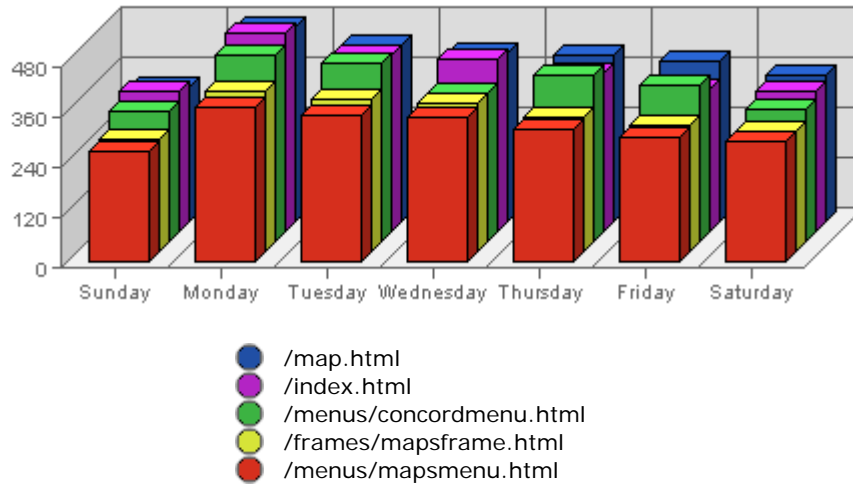

were downloaded less.

- Your top file accounts for download, **100.00%** of all downloads.
- **1 file (100.00%** of all files) recorded only 1 download.

Most Common Page Views

	URL	Hits	Average	Forecasted	% of Total
1.	/map.html	2,764	491.44	n/a ▲	3.71%
2.	/index.html	2,723	1,646.69	n/a ▼	3.65%
3.	/menus/concordmenu.html	2,645	1,179.13	n/a ▲	3.55%
4.	/frames/mapsframe.html	2,297	453.56	n/a ▲	3.08%
5.	/menus/mapsmenu.html	2,249	449.71	n/a ▲	3.02%
6.	/maps/concordpacific/index.html	2,135	933.94	n/a ▼	2.86%
7.	/frames/concordframe.html	1,818	737.97	n/a ▲	2.44%
8.	/maps/detail.asp	1,127	326.73	n/a ▲	1.51%
9.	/maps/coalharbour/index.html	1,086	484.94	n/a ▲	1.46%
10.	/frames/coalframe.html	929	381.82	n/a ▲	1.25%

Summary:

- During the selected week, **5,744** distinct pages are responsible for **74,535** page views. (Averaging **12.98** views per page)
- During the previous week, **5,417** distinct pages were responsible for **68,621** page views. (Averaging **12.67** views per page)
- During the selected week there are **5,744** distinct pages. During the previous week there were **5,417** distinct pages. This is a change of **327 (+6.04%)** distinct pages.
- During the selected week there are **74,535** page views. During the previous week there were **68,621** page views. This is a change of **5,914 (+8.62%)** page views.
- The selected week's average (**12.98** views per page) is **up** by **0.31 (+2.45%)** from last week's average (**12.67** views per page).
- **15.98%** of all pages were viewed more than the average (**12.98** views per page), and **84.02%** were