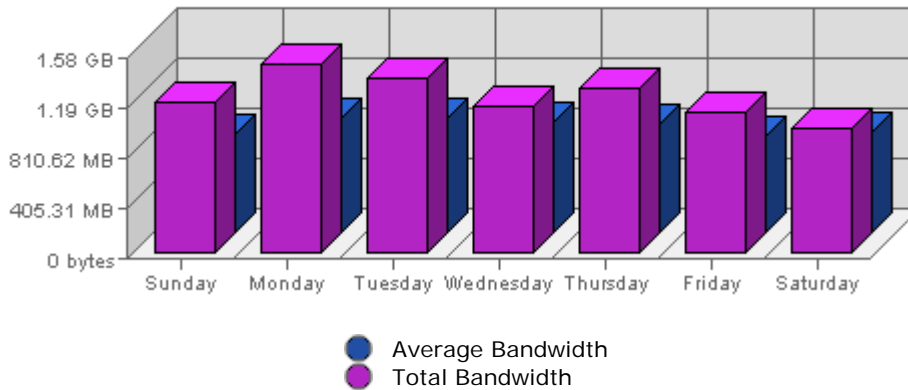

Executive Report
 For the week of June 26th 2005
 For virtual server **Lestwarog**

Bandwidth

Date	Bandwidth	Average	Forecast	% of Total
Sun Jun 26th, 2005	1.19 GB	805.62 MB	n/a ▲	13.81
Mon Jun 27th, 2005	1.50 GB	924.97 MB	n/a ▲	17.28
Tue Jun 28th, 2005	1.39 GB	935.24 MB	n/a ▲	16.03
Wed Jun 29th, 2005	1.16 GB	898.47 MB	n/a ▼	13.38
Thu Jun 30th, 2005	1.31 GB	882.42 MB	n/a ▲	15.11
Fri Jul 01st, 2005	1.12 GB	781.99 MB	n/a ▲	12.95
Sat Jul 02nd, 2005	1013.49 MB	813.54 MB	n/a ▼	11.44

Summary:

The total amount of bandwidth transferred during the selected week is **8.65 GB**.
 The average amount of bandwidth transferred during a week is **2.44 GB**.

The smallest amount of bandwidth transferred occurred on **Sat, Jul 02nd 2005** with **1013.49 MB** transferred.

The largest amount of bandwidth transferred occurred on **Mon, Jun 27th 2005** with **1.50 GB** transferred.

On average the smallest amount of bandwidth transferred occurs on **Friday** with **471.47 MB** transferred.

On average the largest amount of bandwidth transferred occurs on **Tuesday** with **570.59 MB** transferred.

Hits

Date	Hits	Average	Forecast	% of Total
Sun Jun 26th, 2005	86,741	46,837.54	n/a ▲	12.29
Mon Jun 27th, 2005	117,765	57,074.67	n/a ▲	16.69
Tue Jun 28th, 2005	115,443	54,953.23	n/a ▲	16.36
Wed Jun 29th, 2005	97,159	53,328.25	n/a ▼	13.77
Thu Jun 30th, 2005	108,411	52,456.50	n/a ▲	15.36
Fri Jul 01st, 2005	94,082	47,084.49	n/a ▲	13.33
Sat Jul 02nd, 2005	86,195	44,235.45	n/a ▲	12.21