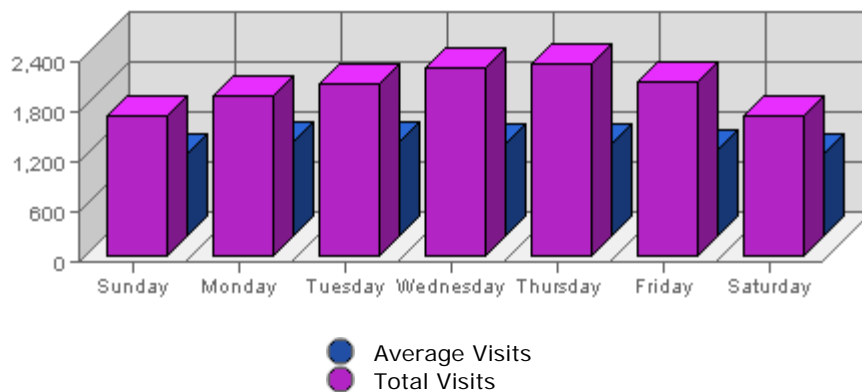

Date	Hits	Average	Forecast	% of Total
Sun Jun 26th, 2005	86,741	46,837.54	n/a ▲	12.29
Mon Jun 27th, 2005	117,765	57,074.67	n/a ▲	16.69
Tue Jun 28th, 2005	115,443	54,953.23	n/a ▲	16.36
Wed Jun 29th, 2005	97,159	53,328.25	n/a ▼	13.77
Thu Jun 30th, 2005	108,411	52,456.50	n/a ▲	15.36
Fri Jul 01st, 2005	94,082	47,084.49	n/a ▲	13.33
Sat Jul 02nd, 2005	86,195	44,235.45	n/a ▲	12.21

Summary:

The total number of hits during the selected week is **705,796**.

The average number of hits during a week is **246,073.68**.

The smallest number of hits occurred on **Sat, Jul 02nd 2005** with **86,195** hits.

The largest number of hits occurred on **Mon, Jun 27th 2005** with **117,765** hits.

On average the smallest number of hits occurs on **Saturday** with **44,701.67** hits.

On average the largest number of hits occurs on **Monday** with **57,749.01** hits.

Visits