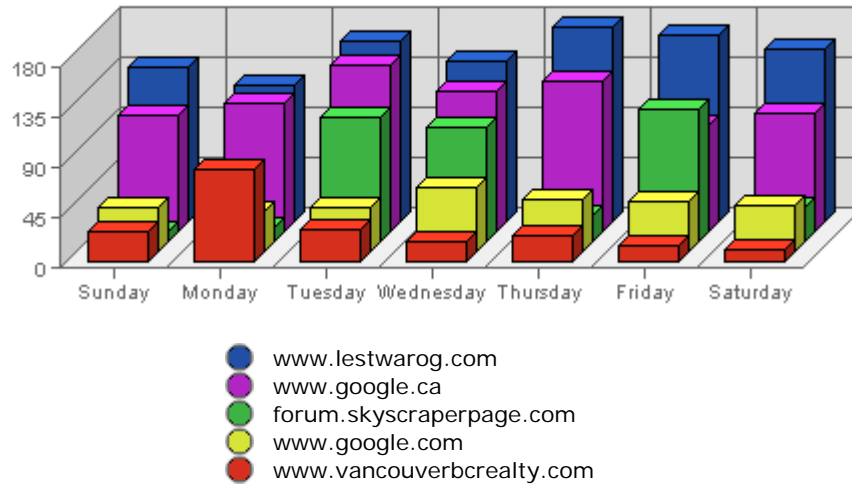

viewed less.

- Your top page accounts for **2,764** page views, **3.71%** of all page views.
- **2,005** pages (**34.91%** of all pages) recorded only 1 page view.

Most Common Referring Sites

Referring Site	Referrals	Average	Forecasted	% of Total
1. www.lestwarog.com	1,070	271.27	n/a ▲	25.85%
2. www.google.ca	839	131.35	n/a ▲	20.27%
3. forum.skyscraperpage.com	412	17.05	n/a ▲	9.95%
4. www.google.com	312	50.53	n/a ▲	7.54%
5. www.vancouverbcrealty.com	212	120.75	n/a ▲	5.12%
6. www.6717000.com	173	106.57	n/a ▲	4.18%
7. ca.search.yahoo.com	150	29.64	n/a ▲	3.62%
8. search.yahoo.com	132	50.82	n/a ▼	3.19%
9. 6717000.com	88	1.80	n/a ▼	2.13%
10. search.msn.com	74	43.94	n/a ▼	1.79%

Summary:

- During the selected week, **199** distinct referrers are responsible for **4,140** visits. (Averaging **20.80** visits per referrer)
- During the previous week, **172** distinct referrers were responsible for **3,292** visits. (Averaging **19.14** visits per referrer)
- During the selected week there are **199** distinct referrers. During the previous week there were **172** distinct referrers. This is a change of **27 (+15.70%)** distinct referrers.
- During the selected week there are **4,140** referred visits. During the previous week there were **3,292** referred visits. This is a change of **848 (+25.76%)** visits.
- The selected week's average (**20.80** visits per referring site) is **up** by **1.66 (+8.67%)** from last week's average (**19.14** visits per referring site).
- **7.04%** of all referrers provided more visits than the average (**20.80** visits per referrer), and **92.96%**