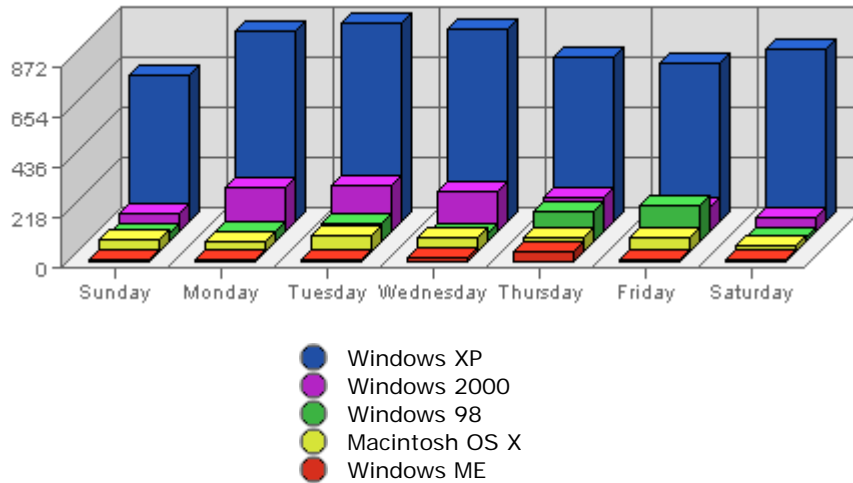

provided less.

- Your top referrer accounts for **1,070** referred visits, **25.85%** of all referred visits.
- **110** referrers (**55.28%** of all referrers) referred only 1 visit.

Most Common Browser Operating Systems

	Operating System	Visits	Average	Forecasted	% of Total
1.	Windows XP	5,334	1,999.46	n/a ▲	68.79%
2.	Windows 2000	982	548.87	n/a ▼	12.66%
3.	Windows 98	532	355.31	n/a ▲	6.86%
4.	Macintosh OS X	414	93.27	n/a ▲	5.34%
5.	Windows ME	147	124.16	n/a ▲	1.90%
6.	Macintosh PPC	129	59.21	n/a ▲	1.66%
7.	Linux	106	46.69	n/a ▲	1.37%
8.	Windows 95	46	29.61	n/a ▼	0.59%
9.	Windows 2003	30	12.80	n/a ▲	0.39%
10.	Windows NT	25	38.82	n/a ▼	0.32%

Summary:

- During the selected week, **15** distinct browser operating systems are seen in **7,754** visits. (Averaging **516.93** visits per browser operating system)
- During the previous week, **12** distinct browser operating systems were seen in **6,790** visits. (Averaging **565.83** visits per browser operating system)
- During the selected week there are visits from **15** distinct browser operating systems. During the previous week there were visits from **12** distinct browser operating systems. This is a change of **3 (+25.00%)** distinct browser operating systems.
- During the selected week there are **7,754** visits with identifiable browser operating systems. During the previous week there were **6,790** visits with identifiable browser operating systems. This is a change of **964 (+14.20%)** visits.
- The selected week's average (**516.93** visits per browser operating system) is **down by 48.90 (-8.64%)** from last week's average (**565.83** visits per browser operating system).
- **20.00%** of all browser operating systems are present in more than the average (**516.93** visits per