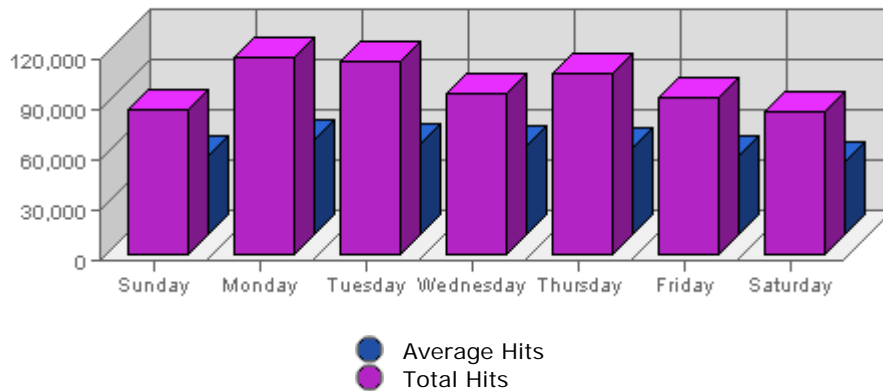

Summary:

The total amount of bandwidth transferred during the selected week is **8.65 GB**.
 The average amount of bandwidth transferred during a week is **2.44 GB**.

The smallest amount of bandwidth transferred occurred on **Sat, Jul 02nd 2005** with **1013.49 MB** transferred.

The largest amount of bandwidth transferred occurred on **Mon, Jun 27th 2005** with **1.50 GB** transferred.

On average the smallest amount of bandwidth transferred occurs on **Friday** with **471.47 MB** transferred.

On average the largest amount of bandwidth transferred occurs on **Tuesday** with **570.59 MB** transferred.

Hits

Date	Hits	Average	Forecast	% of Total
Sun Jun 26th, 2005	86,741	46,837.54	n/a ▲	12.29
Mon Jun 27th, 2005	117,765	57,074.67	n/a ▲	16.69
Tue Jun 28th, 2005	115,443	54,953.23	n/a ▲	16.36
Wed Jun 29th, 2005	97,159	53,328.25	n/a ▼	13.77
Thu Jun 30th, 2005	108,411	52,456.50	n/a ▲	15.36
Fri Jul 01st, 2005	94,082	47,084.49	n/a ▲	13.33
Sat Jul 02nd, 2005	86,195	44,235.45	n/a ▲	12.21

Summary:

The total number of hits during the selected week is **705,796**.

The average number of hits during a week is **246,073.68**.

The smallest number of hits occurred on **Sat, Jul 02nd 2005** with **86,195** hits.