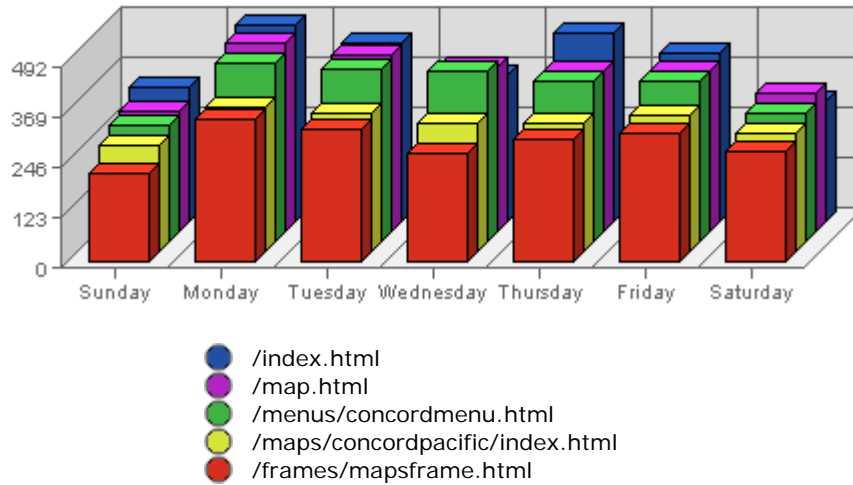

were downloaded less.

- Your top file accounts for downloads, **100.00%** of all downloads.
- **0** files (**0.00%** of all files) recorded only 1 download.

Most Common Page Views

URL	Hits	Average	Forecasted	% of Total
1. /index.html	2,796	1,628.71	n/a ▼	3.92%
2. /map.html	2,736	457.05	n/a ▲	3.83%
3. /menus/concordmenu.html	2,687	1,157.18	n/a ▲	3.77%
4. /maps/concordpacific/index.html	2,226	915.10	n/a ▼	3.12%
5. /frames/mapsframe.html	2,059	425.99	n/a ▼	2.89%
6. /menus/mapsmenu.html	2,024	422.78	n/a ▼	2.84%
7. /frames/concordframe.html	1,862	721.87	n/a ▲	2.61%
8. /maps/coalharbour/index.html	1,110	475.88	n/a ▲	1.56%
9. /maps/detail.asp	1,060	317.63	n/a ▼	1.49%
10. /frames/coalframe.html	944	373.76	n/a ▲	1.32%

Summary:

- During the selected week, **5,571** distinct pages are responsible for **71,360** page views. (Averaging **12.81** views per page)
- During the previous week, **5,403** distinct pages were responsible for **72,206** page views. (Averaging **13.36** views per page)
- During the selected week there are **5,571** distinct pages. During the previous week there were **5,403** distinct pages. This is a change of **168 (+3.11%)** distinct pages.
- During the selected week there are **71,360** page views. During the previous week there were **72,206** page views. This is a change of **-846 (-1.17%)** page views.
- The selected week's average (**12.81** views per page) is **down** by **0.55 (-4.12%)** from last week's average (**13.36** views per page).
- **15.13%** of all pages were viewed more than the average (**12.81** views per page), and **84.87%** were