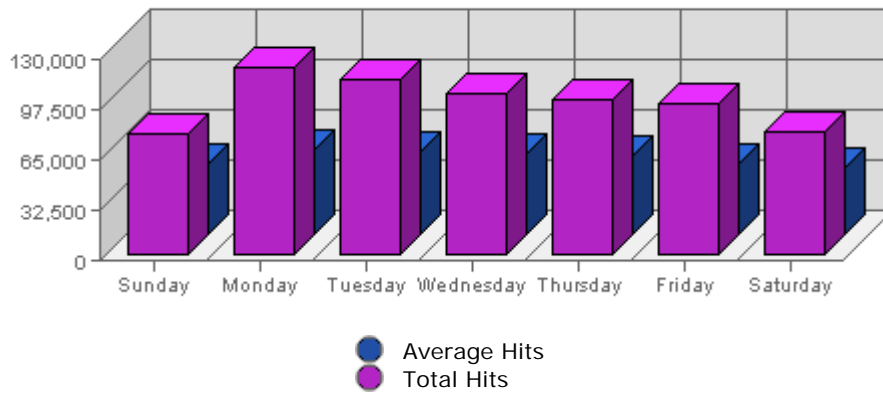

Summary:

The total amount of bandwidth transferred during the selected week is **8.77 GB**.

The average amount of bandwidth transferred during a week is **2.34 GB**.

The smallest amount of bandwidth transferred occurred on **Sat, Jun 18th 2005** with **925.04 MB** transferred.

The largest amount of bandwidth transferred occurred on **Tue, Jun 14th 2005** with **1.50 GB** transferred.

On average the smallest amount of bandwidth transferred occurs on **Friday** with **458.05 MB** transferred.

On average the largest amount of bandwidth transferred occurs on **Tuesday** with **551.83 MB** transferred.

Hits

Date	Hits	Average	Forecast	% of Total
Sun Jun 12th, 2005	79,267	46,100.13	n/a ▼	11.34
Mon Jun 13th, 2005	121,753	55,660.59	n/a ▲	17.41
Tue Jun 14th, 2005	114,059	53,657.10	n/a ▼	16.31
Wed Jun 15th, 2005	104,144	52,113.47	n/a ▼	14.90
Thu Jun 16th, 2005	100,628	51,418.51	n/a ▼	14.39
Fri Jun 17th, 2005	98,755	46,092.92	n/a ▲	14.12
Sat Jun 18th, 2005	80,552	43,371.77	n/a ▲	11.52

Summary:

The total number of hits during the selected week is **699,158**.

The average number of hits during a week is **239,168.35**.

The smallest number of hits occurred on **Sun, Jun 12th 2005** with **79,267** hits.