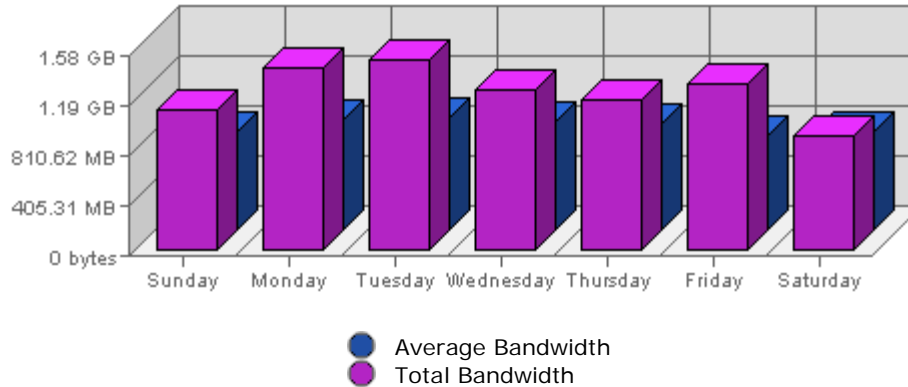

Bandwidth

Date	Bandwidth	Average	Forecast	% of Total
Sun Jun 12th, 2005	1.12 GB	796.63 MB	n/a ▲	12.74
Mon Jun 13th, 2005	1.44 GB	906.72 MB	n/a ▲	16.46
Tue Jun 14th, 2005	1.50 GB	914.85 MB	n/a ▲	17.17
Wed Jun 15th, 2005	1.28 GB	882.39 MB	n/a ▼	14.60
Thu Jun 16th, 2005	1.20 GB	869.17 MB	n/a ▼	13.67
Fri Jun 17th, 2005	1.32 GB	766.78 MB	n/a ▲	15.06
Sat Jun 18th, 2005	925.04 MB	806.79 MB	n/a ▼	10.30

Summary:

The total amount of bandwidth transferred during the selected week is **8.77 GB**.

The average amount of bandwidth transferred during a week is **2.34 GB**.

The smallest amount of bandwidth transferred occurred on **Sat, Jun 18th 2005** with **925.04 MB** transferred.

The largest amount of bandwidth transferred occurred on **Tue, Jun 14th 2005** with **1.50 GB** transferred.

On average the smallest amount of bandwidth transferred occurs on **Friday** with **458.05 MB** transferred.

On average the largest amount of bandwidth transferred occurs on **Tuesday** with **551.83 MB** transferred.

Hits

Date	Hits	Average	Forecast	% of Total
Sun Jun 12th, 2005	79,267	46,100.13	n/a ▼	11.34
Mon Jun 13th, 2005	121,753	55,660.59	n/a ▲	17.41
Tue Jun 14th, 2005	114,059	53,657.10	n/a ▼	16.31
Wed Jun 15th, 2005	104,144	52,113.47	n/a ▼	14.90
Thu Jun 16th, 2005	100,628	51,418.51	n/a ▼	14.39
Fri Jun 17th, 2005	98,755	46,092.92	n/a ▲	14.12
Sat Jun 18th, 2005	80,552	43,371.77	n/a ▲	11.52