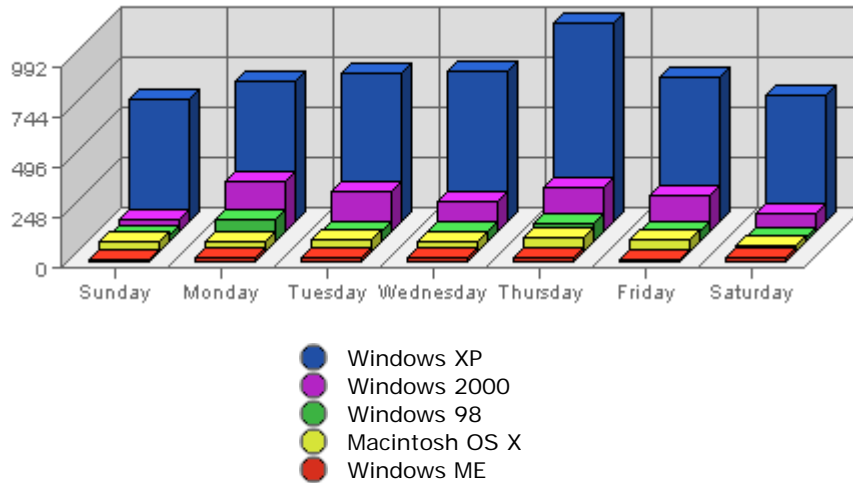

provided less.

- Your top referrer accounts for **1,079** referred visits, **28.04%** of all referred visits.
- **119** referrers (**52.89%** of all referrers) referred only 1 visit.

Most Common Browser Operating Systems

	Operating System	Visits	Average	Forecasted	% of Total
1.	Windows XP	5,136	1,952.84	n/a ▲	67.95%
2.	Windows 2000	1,172	541.88	n/a ▲	15.50%
3.	Windows 98	424	354.21	n/a ▼	5.61%
4.	Macintosh OS X	406	88.95	n/a ▲	5.37%
5.	Windows ME	137	123.81	n/a ▲	1.81%
6.	Macintosh PPC	104	58.16	n/a ▼	1.38%
7.	Linux	59	46.11	n/a ▼	0.78%
8.	Windows 95	56	29.29	n/a ▲	0.74%
9.	Windows 2003	41	12.60	n/a ▲	0.54%
10.	Windows NT	20	39.01	n/a ▼	0.26%

Summary:

- During the selected week, **13** distinct browser operating systems are seen in **7,559** visits. (Averaging **581.46** visits per browser operating system)
- During the previous week, **12** distinct browser operating systems were seen in **7,472** visits. (Averaging **622.67** visits per browser operating system)
- During the selected week there are visits from **13** distinct browser operating systems. During the previous week there were visits from **12** distinct browser operating systems. This is a change of **1 (+8.33%)** distinct browser operating system.
- During the selected week there are **7,559** visits with identifiable browser operating systems. During the previous week there were **7,472** visits with identifiable browser operating systems. This is a change of **87 (+1.16%)** visits.
- The selected week's average (**581.46** visits per browser operating system) is **down** by **41.21 (-6.62%)** from last week's average (**622.67** visits per browser operating system).
- **15.38%** of all browser operating systems are present in more than the average (**581.46** visits per