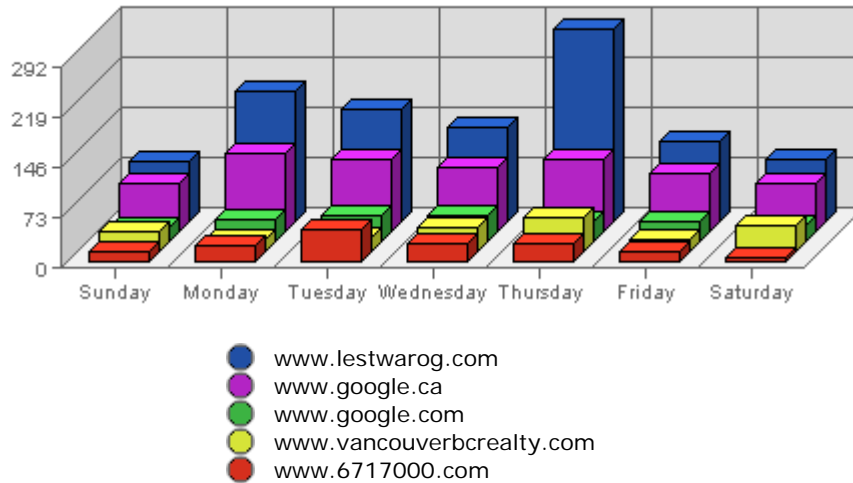

viewed less.

- Your top page accounts for **2,796** page views, **3.92%** of all page views.
- **1,923** pages (**34.52%** of all pages) recorded only 1 page view.

Most Common Referring Sites

Referring Site	Referrals	Average	Forecasted	% of Total
1. www.lestwarog.com	1,079	260.89	n/a ▼	28.04%
2. www.google.ca	652	122.06	n/a ▲	16.94%
3. www.google.com	221	47.17	n/a ▲	5.74%
4. www.vancouverbcrealty.com	215	119.53	n/a ▼	5.59%
5. www.6717000.com	165	105.66	n/a ▼	4.29%
6. vancouver.craigslist.org	156	12.09	n/a ▼	4.05%
7. search.yahoo.com	155	49.14	n/a ▼	4.03%
8. ca.search.yahoo.com	122	27.86	n/a ▲	3.17%
9. search.msn.com	118	43.21	n/a ▲	3.07%
10. forum.skyscraperpage.com	89	13.56	n/a ▼	2.31%

Summary:

- During the selected week, **225** distinct referrers are responsible for **3,848** visits. (Averaging **17.10** visits per referrer)
- During the previous week, **201** distinct referrers were responsible for **3,815** visits. (Averaging **18.98** visits per referrer)
- During the selected week there are **225** distinct referrers. During the previous week there were **201** distinct referrers. This is a change of **24 (+11.94%)** distinct referrers.
- During the selected week there are **3,848** referred visits. During the previous week there were **3,815** referred visits. This is a change of **33 (+0.86%)** visits.
- The selected week's average (**17.10** visits per referring site) is **down** by **1.88 (-9.91%)** from last week's average (**18.98** visits per referring site).
- **10.22%** of all referrers provided more visits than the average (**17.10** visits per referrer), and **89.78%**