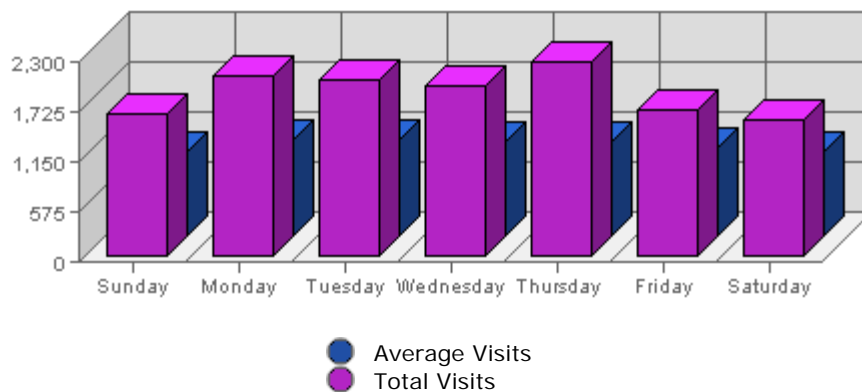

Date	Hits	Average	Forecast	% of Total
Sun Jun 12th, 2005	79,267	46,100.13	n/a ▼	11.34
Mon Jun 13th, 2005	121,753	55,660.59	n/a ▲	17.41
Tue Jun 14th, 2005	114,059	53,657.10	n/a ▼	16.31
Wed Jun 15th, 2005	104,144	52,113.47	n/a ▼	14.90
Thu Jun 16th, 2005	100,628	51,418.51	n/a ▼	14.39
Fri Jun 17th, 2005	98,755	46,092.92	n/a ▲	14.12
Sat Jun 18th, 2005	80,552	43,371.77	n/a ▲	11.52

Summary:

The total number of hits during the selected week is **699,158**.

The average number of hits during a week is **239,168.35**.

The smallest number of hits occurred on **Sun, Jun 12th 2005** with **79,267** hits.

The largest number of hits occurred on **Mon, Jun 13th 2005** with **121,753** hits.

On average the smallest number of hits occurs on **Saturday** with **43,794.27** hits.

On average the largest number of hits occurs on **Monday** with **56,411.64** hits.

Visits