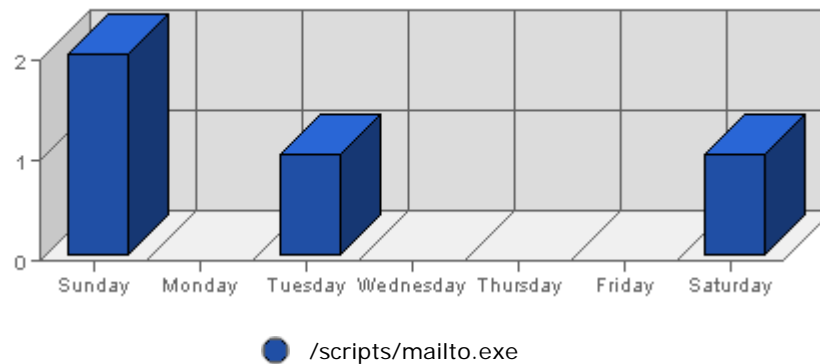

The largest number of hits occurred on **Mon, Jun 13th 2005** with **121,753** hits.

On average the smallest number of hits occurs on **Saturday** with **43,794.27** hits.

On average the largest number of hits occurs on **Monday** with **56,411.64** hits.

Visits

Date	Visits	Average	Forecast	% of Total
Sun Jun 12th, 2005	1,646	972.21	n/a ▲	12.43
Mon Jun 13th, 2005	2,089	1,124.76	n/a ▲	15.77
Tue Jun 14th, 2005	2,035	1,122.24	n/a ▲	15.36
Wed Jun 15th, 2005	1,970	1,097.45	n/a ▼	14.87
Thu Jun 16th, 2005	2,237	1,098.47	n/a ▲	16.89
Fri Jun 17th, 2005	1,697	1,032.70	n/a ▼	12.81
Sat Jun 18th, 2005	1,572	984.57	n/a ▼	11.87

Summary:

The total number of visits during the selected week is **13,246**.
The average number of visits during a week is **5,102.34**.

The smallest number of visits occurred on **Sat, Jun 18th 2005** with **1,572** visits.
The largest number of visits occurred on **Thu, Jun 16th 2005** with **2,237** visits.

On average the smallest number of visits occurs on **Sunday** with **971.54** visits.
On average the largest number of visits occurs on **Monday** with **1,135.72** visits.

Most Common Downloads

URL	Downloads	Average	Forecasted	% of Total
1. /scripts/mailto.exe	4	0.53	n/a ■	100.00%