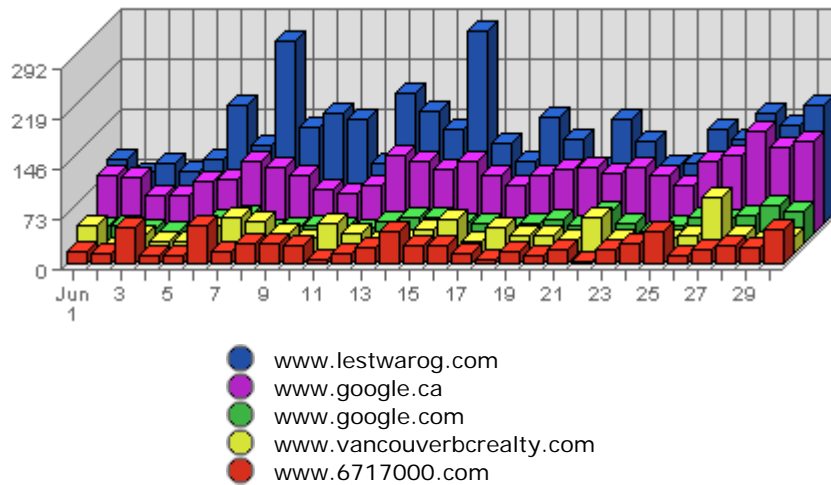

During the previous month there were **282,227** page views.
This is a change of **21,670 (+7.68%)** page views.

- The selected month's average (**36.13** views per page) is **up** by **1.72 (+5.00%)** from last month's average (**34.41** views per page).
- **12.49%** of all pages were viewed more than the average (**36.13** views per page), and **87.51%** were viewed less.
- Your top page accounts for **12,560** page views, **4.13%** of all page views.
- **1,535** pages (**18.25%** of all pages) recorded only 1 page view.

Most Common Referring Sites

	Referring Site	Referrals	Average	Forecasted	% of Total
1.	www.lestwarog.com	4,078	1,173.73	n/a ▼	26.00%
2.	www.google.ca	2,768	566.77	n/a ▲	17.65%
3.	www.google.com	952	217.67	n/a ▲	6.07%
4.	www.vancouverbcrealty.com	943	526.37	n/a ▼	6.01%
5.	www.6717000.com	757	464.33	n/a ▲	4.83%
6.	search.yahoo.com	712	220.90	n/a ▼	4.54%
7.	forum.skyscraperpage.com	577	69.47	n/a ▼	3.68%
8.	vancouver.craigslist.org	553	56.00	n/a ▼	3.53%
9.	ca.search.yahoo.com	529	128.33	n/a ▼	3.37%
10.	search.msn.com	449	191.50	n/a ▲	2.86%

Summary:

- During the selected month, **443** distinct referrers are responsible for **15,685** visits.
  (Averaging **35.41** visits per referrer)
- During the previous month, **374** distinct referrers were responsible for **16,596** visits.
  (Averaging **44.37** visits per referrer)
- During the selected month there are **443** distinct referrers.
  During the previous month there were **374** distinct referrers.
  This is a change of **69 (+18.45%)** distinct referrers.
- During the selected month there are **15,685** referred visits.