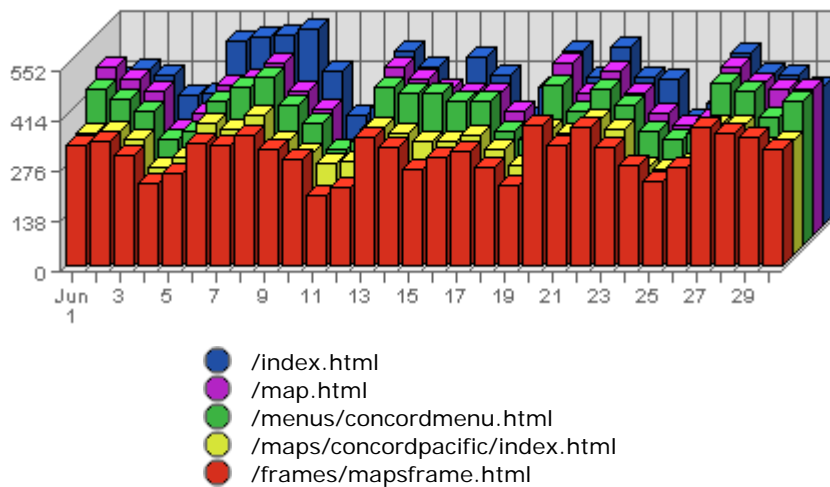

During the previous month there was **1** distinct file.
This is a change of **0 (0.00%)** distinct files.

- The selected month's average (**6.00** downloads per download) is **up** by **(+200.00%)** from last month's average (**2.00** downloads per download).
- **100.00%** of all files were downloaded more than the average (**6.00** downloads per file), and **0.00%** were downloaded less.
- Your top file accounts for downloads, **100.00%** of all downloads.
- **0** files (**0.00%** of all files) recorded only 1 download.

Most Common Page Views

URL	Hits	Average	Forecasted	% of Total
1. /index.html	12,560	7,167.87	n/a ▲	4.13%
2. /map.html	11,666	2,121.27	n/a ▲	3.84%
3. /menus/concordmenu.html	11,310	5,125.70	n/a ▲	3.72%
4. /maps/concordpacific/index.html	9,482	4,060.20	n/a ▲	3.12%
5. /frames/mapsframe.html	9,246	1,960.73	n/a ▲	3.04%
6. /menus/mapsmenu.html	9,067	1,944.07	n/a ▲	2.98%
7. /frames/concordframe.html	7,874	3,206.83	n/a ▲	2.59%
8. /maps/coalharbour/index.html	4,636	2,107.30	n/a ▲	1.53%
9. /maps/detail.asp	4,263	1,415.80	n/a ▲	1.40%
10. /frames/coalframe.html	3,923	1,657.73	n/a ▲	1.29%

Summary:

- During the selected month, **8,412** distinct pages are responsible for **303,897** page views. (Averaging **36.13** views per page)
- During the previous month, **8,203** distinct pages were responsible for **282,227** page views. (Averaging **34.41** views per page)
- During the selected month there are **8,412** distinct pages. During the previous month there were **8,203** distinct pages. This is a change of **209 (+2.55%)** distinct pages.
- During the selected month there are **303,897** page views.