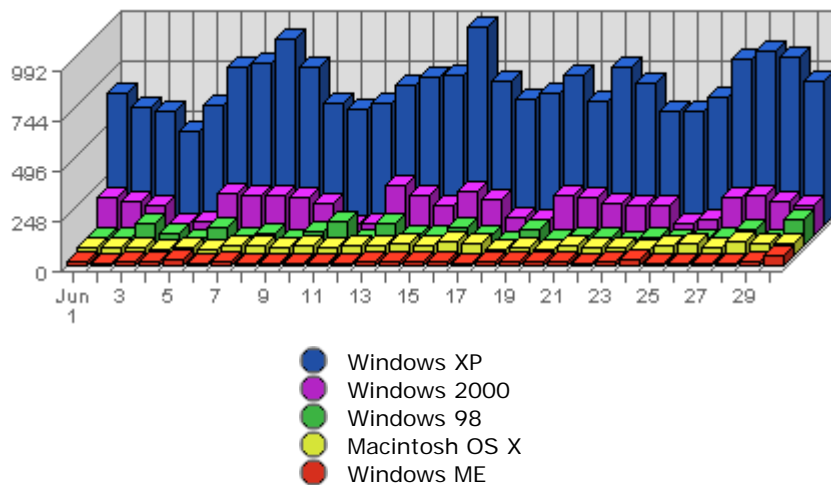

During the previous month there were **16,596** referred visits.
This is a change of **-911 (-5.49%)** visits.

- The selected month's average (**35.41** visits per referring site) is **down** by **8.96 (-20.19%)** from last month's average (**44.37** visits per referring site).
- **7.22%** of all referrers provided more visits than the average (**35.41** visits per referrer), and **92.78%** provided less.
- Your top referrer accounts for **4,078** referred visits, **26.00%** of all referred visits.
- **207** referrers (**46.73%** of all referrers) referred only 1 visit.

Most Common Browser Operating Systems

	Operating System	Visits	Average	Forecasted	% of Total
1.	Windows XP	21,107	8,683.00	n/a ▼	67.93%
2.	Windows 2000	4,678	2,390.97	n/a ▲	15.05%
3.	Windows 98	1,824	1,545.17	n/a ▲	5.87%
4.	Macintosh OS X	1,543	403.97	n/a ▲	4.97%
5.	Windows ME	612	541.13	n/a ▼	1.97%
6.	Macintosh PPC	493	257.17	n/a ▲	1.59%
7.	Linux	344	202.87	n/a ▲	1.11%
8.	Windows 95	203	128.77	n/a ▼	0.65%
9.	Windows 2003	124	55.73	n/a ▼	0.40%
10.	Windows NT	117	169.37	n/a ▼	0.38%

Summary:

- During the selected month, **16** distinct browser operating systems are seen in **31,073** visits. (Averaging **1,942.06** visits per browser operating system)
- During the previous month, **14** distinct browser operating systems were seen in **30,444** visits. (Averaging **2,174.57** visits per browser operating system)
- During the selected month there are visits from **16** distinct browser operating systems. During the previous month there were visits from **14** distinct browser operating systems. This is a change of **2 (+14.29%)** distinct browser operating systems.
- During the selected month there are **31,073** visits with identifiable browser operating systems.