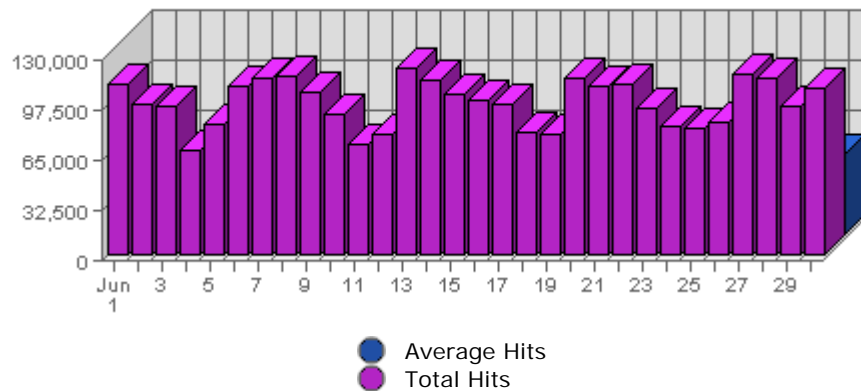

Sat Jun 25th, 2005	1.03 GB	809.03 MB	n/a ▲	2.79
Sun Jun 26th, 2005	1.19 GB	805.62 MB	n/a ▲	3.24
Mon Jun 27th, 2005	1.50 GB	924.97 MB	n/a ▲	4.06
Tue Jun 28th, 2005	1.39 GB	935.24 MB	n/a ▲	3.76
Wed Jun 29th, 2005	1.16 GB	898.47 MB	n/a ▼	3.14
Thu Jun 30th, 2005	1.31 GB	882.42 MB	n/a ▲	3.55

Summary:

The total amount of bandwidth transferred during the selected month is **36.86 GB**.

The average amount of bandwidth transferred during a month is **9.88 GB**.

The smallest amount of bandwidth transferred occurred on **Sat, Jun 04th 2005** with **854.38 MB** transferred.

The largest amount of bandwidth transferred occurred on **Tue, Jun 14th 2005** with **1.50 GB** transferred.

On average the smallest amount of bandwidth transferred occurs on **Friday** with **460.14 MB** transferred.

On average the largest amount of bandwidth transferred occurs on **Tuesday** with **570.59 MB** transferred.

Hits

Date	Hits	Average	Forecast	% of Total
Wed Jun 01st, 2005	111,694	50,689.18	n/a ▲	3.76
Thu Jun 02nd, 2005	98,465	50,235.28	n/a ▲	3.31
Fri Jun 03rd, 2005	96,270	44,988.23	n/a ▲	3.24
Sat Jun 04th, 2005	68,021	42,748.60	n/a ▲	2.29
Sun Jun 05th, 2005	85,545	45,641.47	n/a ▼	2.88
Mon Jun 06th, 2005	109,577	55,033.65	n/a ▼	3.69
Tue Jun 07th, 2005	114,462	52,958.20	n/a ▲	3.85
Wed Jun 08th, 2005	116,446	51,382.42	n/a ▲	3.92
Thu Jun 09th, 2005	106,130	50,789.64	n/a ▲	3.57
Fri Jun 10th, 2005	92,024	45,570.98	n/a ▼	3.10
Sat Jun 11th, 2005	71,692	43,042.47	n/a ▲	2.41
Sun Jun 12th, 2005	79,267	46,100.13	n/a ▼	2.67
Mon Jun 13th, 2005	121,753	55,660.59	n/a ▲	4.10
Tue Jun 14th, 2005	114,059	53,657.10	n/a ▼	3.84
Wed Jun 15th, 2005	104,144	52,113.47	n/a ▼	3.50
Thu Jun 16th, 2005	100,628	51,418.51	n/a ▼	3.39
Fri Jun 17th, 2005	98,755	46,092.92	n/a ▲	3.32
Sat Jun 18th, 2005	80,552	43,371.77	n/a ▲	2.71
Sun Jun 19th, 2005	78,563	46,477.02	n/a ▼	2.64