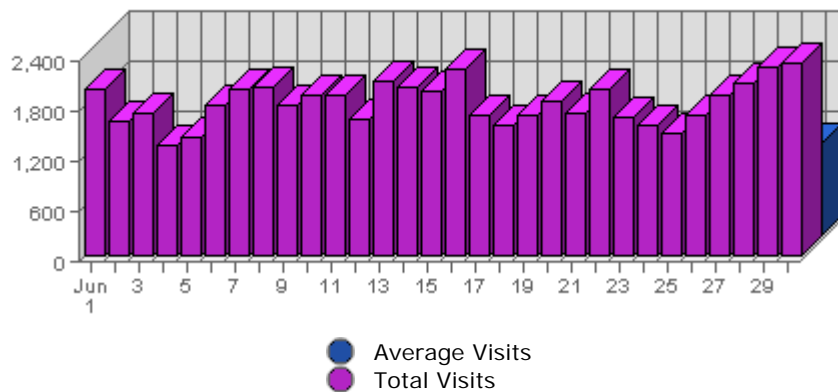

Mon Jun 20th, 2005	115,422	56,411.64	n/a ▼	3.88
Tue Jun 21st, 2005	109,907	54,335.78	n/a ▼	3.70
Wed Jun 22nd, 2005	110,628	52,691.59	n/a ▲	3.72
Thu Jun 23rd, 2005	95,628	51,971.43	n/a ▼	3.22
Fri Jun 24th, 2005	83,664	46,678.06	n/a ▼	2.82
Sat Jun 25th, 2005	83,059	43,794.27	n/a ▲	2.79
Sun Jun 26th, 2005	86,741	46,837.54	n/a ▲	2.92
Mon Jun 27th, 2005	117,765	57,074.67	n/a ▲	3.96
Tue Jun 28th, 2005	115,443	54,953.23	n/a ▲	3.88
Wed Jun 29th, 2005	97,159	53,328.25	n/a ▼	3.27
Thu Jun 30th, 2005	108,411	52,456.50	n/a ▲	3.65

Summary:

The total number of hits during the selected month is **2,971,874**.

The average number of hits during a month is **1,018,731.83**.

The smallest number of hits occurred on **Sat, Jun 04th 2005** with **68,021** hits.

The largest number of hits occurred on **Mon, Jun 13th 2005** with **121,753** hits.

On average the smallest number of hits occurs on **Saturday** with **44,235.45** hits.

On average the largest number of hits occurs on **Monday** with **57,749.01** hits.

Visits

Date	Visits	Average	Forecast	% of Total
Wed Jun 01st, 2005	1,997	1,076.31	n/a ▲	3.62
Thu Jun 02nd, 2005	1,629	1,084.06	n/a ▲	2.95
Fri Jun 03rd, 2005	1,717	1,014.39	n/a ▲	3.11
Sat Jun 04th, 2005	1,335	969.36	n/a ▼	2.42
Sun Jun 05th, 2005	1,422	966.98	n/a ▼	2.58
Mon Jun 06th, 2005	1,813	1,116.76	n/a ▼	3.29
Tue Jun 07th, 2005	2,008	1,112.06	n/a ▼	3.64
Wed Jun 08th, 2005	2,037	1,086.77	n/a ▲	3.69
Thu Jun 09th, 2005	1,807	1,090.32	n/a ▲	3.28
Fri Jun 10th, 2005	1,941	1,022.38	n/a ▲	3.52
Sat Jun 11th, 2005	1,927	973.62	n/a ▲	3.49
Sun Jun 12th, 2005	1,646	972.21	n/a ▲	2.98
Mon Jun 13th, 2005	2,089	1,124.76	n/a ▲	3.79
Tue Jun 14th, 2005	2,035	1,122.24	n/a ▲	3.69
Wed Jun 15th, 2005	1,970	1,097.45	n/a ▼	3.57