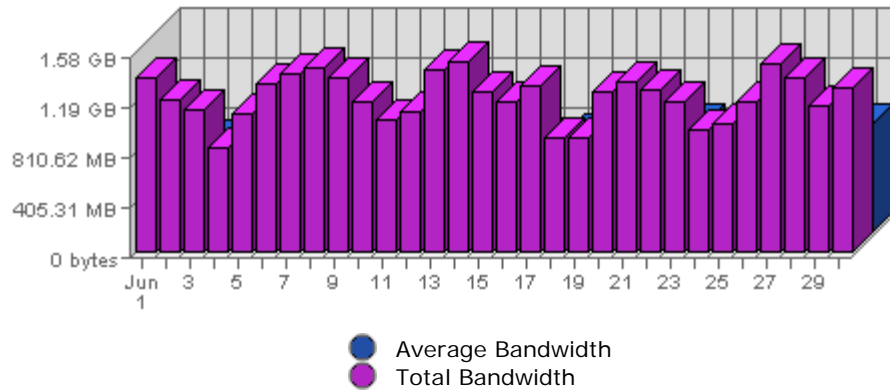

**Executive Report**  
 For the month of June 2005  
 For virtual server **LesTwarog**

**Bandwidth**

Date	Bandwidth	Average	Forecast	% of Total
Wed Jun 01st, 2005	1.39 GB	859.26 MB	n/a ▲	3.77
Thu Jun 02nd, 2005	1.21 GB	850.95 MB	n/a ▲	3.27
Fri Jun 03rd, 2005	1.14 GB	749.70 MB	n/a ▲	3.09
Sat Jun 04th, 2005	854.38 MB	800.47 MB	n/a ▲	2.26
Sun Jun 05th, 2005	1.10 GB	790.04 MB	n/a ▼	2.98
Mon Jun 06th, 2005	1.34 GB	897.31 MB	n/a ▼	3.65
Tue Jun 07th, 2005	1.42 GB	904.24 MB	n/a ▲	3.86
Wed Jun 08th, 2005	1.46 GB	870.32 MB	n/a ▲	3.97
Thu Jun 09th, 2005	1.38 GB	858.50 MB	n/a ▲	3.75
Fri Jun 10th, 2005	1.19 GB	757.84 MB	n/a ▲	3.24
Sat Jun 11th, 2005	1.05 GB	801.53 MB	n/a ▲	2.85
Sun Jun 12th, 2005	1.12 GB	796.63 MB	n/a ▲	3.03
Mon Jun 13th, 2005	1.44 GB	906.72 MB	n/a ▲	3.91
Tue Jun 14th, 2005	1.50 GB	914.85 MB	n/a ▲	4.08
Wed Jun 15th, 2005	1.28 GB	882.39 MB	n/a ▼	3.47
Thu Jun 16th, 2005	1.20 GB	869.17 MB	n/a ▼	3.25
Fri Jun 17th, 2005	1.32 GB	766.78 MB	n/a ▲	3.58
Sat Jun 18th, 2005	925.04 MB	806.79 MB	n/a ▼	2.45
Sun Jun 19th, 2005	926.25 MB	803.30 MB	n/a ▼	2.45
Mon Jun 20th, 2005	1.27 GB	917.70 MB	n/a ▼	3.45
Tue Jun 21st, 2005	1.36 GB	926.66 MB	n/a ▼	3.68
Wed Jun 22nd, 2005	1.29 GB	890.48 MB	n/a ▲	3.50
Thu Jun 23rd, 2005	1.20 GB	875.92 MB	n/a ▲	3.25
Fri Jun 24th, 2005	1002.82 MB	777.83 MB	n/a ▼	2.66

### Summary:

The total amount of bandwidth transferred during the selected month is **36.86 GB**.

The average amount of bandwidth transferred during a month is **9.88 GB**.

The smallest amount of bandwidth transferred occurred on **Sat, Jun 04th 2005** with **854.38 MB** transferred.

The largest amount of bandwidth transferred occurred on **Tue, Jun 14th 2005** with **1.50 GB** transferred.

On average the smallest amount of bandwidth transferred occurs on **Friday** with **460.14 MB** transferred.