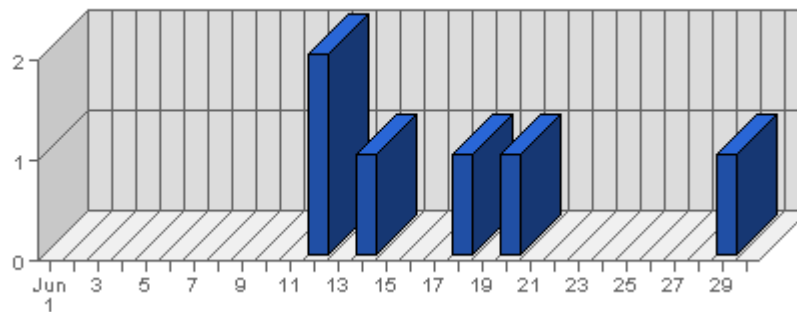

Thu Jun 16th, 2005	2,237	1,098.47	n/a ▲	4.06
Fri Jun 17th, 2005	1,697	1,032.70	n/a ▼	3.08
Sat Jun 18th, 2005	1,572	984.57	n/a ▼	2.85
Sun Jun 19th, 2005	1,694	979.86	n/a ▲	3.07
Mon Jun 20th, 2005	1,870	1,135.72	n/a ▼	3.39
Tue Jun 21st, 2005	1,724	1,132.49	n/a ▼	3.13
Wed Jun 22nd, 2005	1,997	1,107.14	n/a ▲	3.62
Thu Jun 23rd, 2005	1,663	1,111.26	n/a ▼	3.02
Fri Jun 24th, 2005	1,575	1,040.08	n/a ▼	2.86
Sat Jun 25th, 2005	1,466	991.25	n/a ▼	2.66
Sun Jun 26th, 2005	1,682	987.89	n/a ▼	3.05
Mon Jun 27th, 2005	1,938	1,143.97	n/a ▲	3.51
Tue Jun 28th, 2005	2,070	1,139.07	n/a ▲	3.75
Wed Jun 29th, 2005	2,279	1,116.92	n/a ▲	4.13
Thu Jun 30th, 2005	2,309	1,117.39	n/a ▲	4.19

Summary:

The total number of visits during the selected month is **55,146**.
The average number of visits during a month is **21,843.66**.

The smallest number of visits occurred on **Sat, Jun 04th 2005** with **1,335** visits.
The largest number of visits occurred on **Thu, Jun 30th 2005** with **2,309** visits.

On average the smallest number of visits occurs on **Sunday** with **995.60** visits.
On average the largest number of visits occurs on **Monday** with **1,152.79** visits.

Most Common Downloads

● /scripts/mailto.exe

URL	Downloads	Average	Forecasted	% of Total
1. /scripts/mailto.exe	6	2.33	n/a ▲	100.00%

Summary:

- During the selected month, **1** distinct file is responsible for **6** downloads.
  (Averaging **6.00** downloads per file)
- During the previous month, **1** distinct file was responsible for **2** downloads.
  (Averaging **2.00** downloads per file)
- During the selected month there is **1** distinct file.