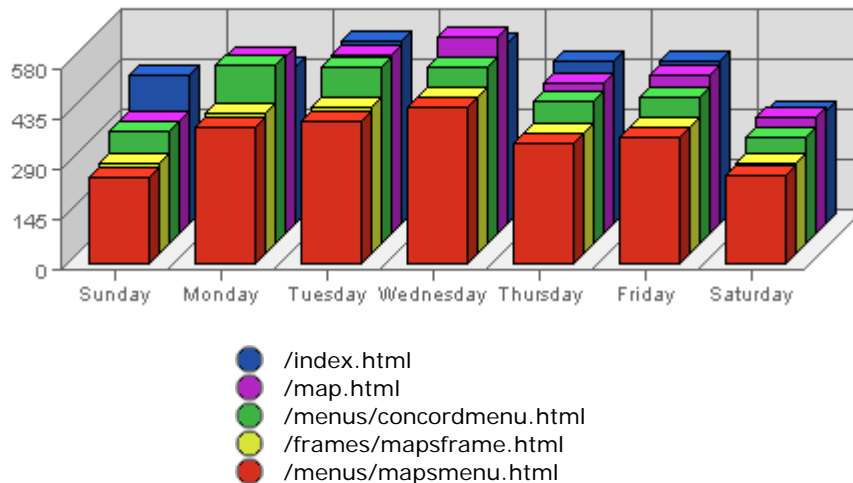

Date	Visits	Average	Forecast	% of Total
Sun Jul 03rd, 2005	1,913	995.60	n/a ▲	13.40
Mon Jul 04th, 2005	2,288	1,152.79	n/a ▲	16.02
Tue Jul 05th, 2005	2,552	1,149.30	n/a ▲	17.87
Wed Jul 06th, 2005	2,004	1,129.55	n/a ▼	14.03
Thu Jul 07th, 2005	1,974	1,130.48	n/a ▼	13.82
Fri Jul 08th, 2005	1,556	1,057.50	n/a ▼	10.90
Sat Jul 09th, 2005	1,993	1,004.41	n/a ▲	13.96

Summary:

The total number of visits during the selected week is **14,280**.
The average number of visits during a week is **5,285.66**.

The smallest number of visits occurred on **Fri, Jul 08th 2005** with **1,556** visits.
The largest number of visits occurred on **Tue, Jul 05th 2005** with **2,552** visits.

On average the smallest number of visits occurs on **Sunday** with **994.84** visits.
On average the largest number of visits occurs on **Monday** with **1,165.26** visits.

Most Common Downloads

No Data Available for selected period

Most Common Page Views

	URL	Hits	Average	Forecasted	% of Total
1.	/index.html	3,215	1,658.57	n/a ▲	3.90%
2.	/map.html	3,170	511.73	n/a ▲	3.85%
3.	/menus/concordmenu.html	3,021	1,193.08	n/a ▲	3.67%
4.	/frames/mapsframe.html	2,534	469.33	n/a ▲	3.08%
5.	/menus/mapsmenu.html	2,497	465.22	n/a ▲	3.03%