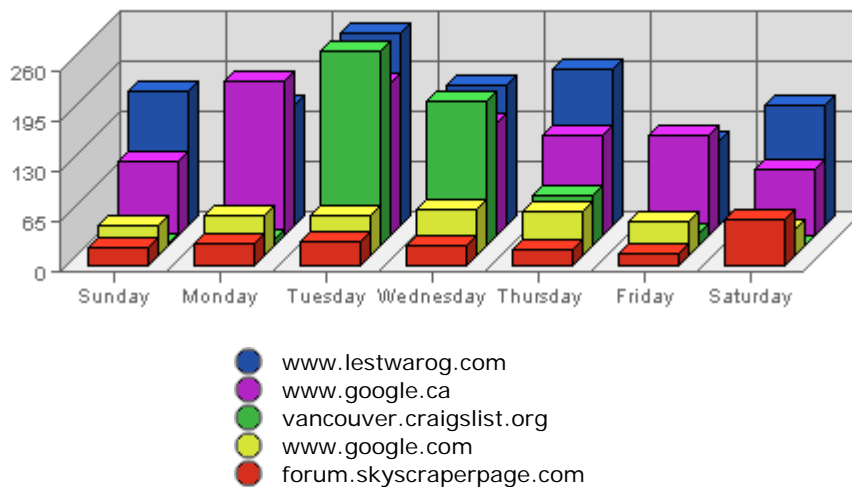

6.	/maps/concordpacific/index.html	2,385	944.93	n/a ▲	2.90%
7.	/frames/concordframe.html	2,076	748.11	n/a ▲	2.52%
8.	/maps/coalharbour/index.html	1,191	490.29	n/a ▲	1.45%
9.	/frames/coalframe.html	1,072	387.05	n/a ▲	1.30%
10.	/menus/coalmenu.html	1,069	384.89	n/a ▲	1.30%

Summary:

- During the selected week, **5,601** distinct pages are responsible for **82,372** page views. (Averaging **14.71** views per page)
- During the previous week, **5,744** distinct pages were responsible for **74,535** page views. (Averaging **12.98** views per page)
- During the selected week there are **5,601** distinct pages. During the previous week there were **5,744** distinct pages. This is a change of **-143 (-2.49%)** distinct pages.
- During the selected week there are **82,372** page views. During the previous week there were **74,535** page views. This is a change of **7,837 (+10.51%)** page views.
- The selected week's average (**14.71** views per page) is **up** by **1.73 (+13.33%)** from last week's average (**12.98** views per page).
- **15.43%** of all pages were viewed more than the average (**14.71** views per page), and **84.57%** were viewed less.
- Your top page accounts for **3,215** page views, **3.90%** of all page views.
- **1,934** pages (**34.53%** of all pages) recorded only 1 page view.

Most Common Referring Sites

	Referring Site	Referrals	Average	Forecasted	% of Total
1.	www.lestwarog.com	1,239	278.61	n/a ▲	25.50%
2.	www.google.ca	991	137.86	n/a ▲	20.40%
3.	vancouver.craigslist.org	537	16.91	n/a ▲	11.05%
4.	www.google.com	348	52.78	n/a ▲	7.16%
5.	forum.skyscraperpage.com	212	18.53	n/a ▼	4.36%