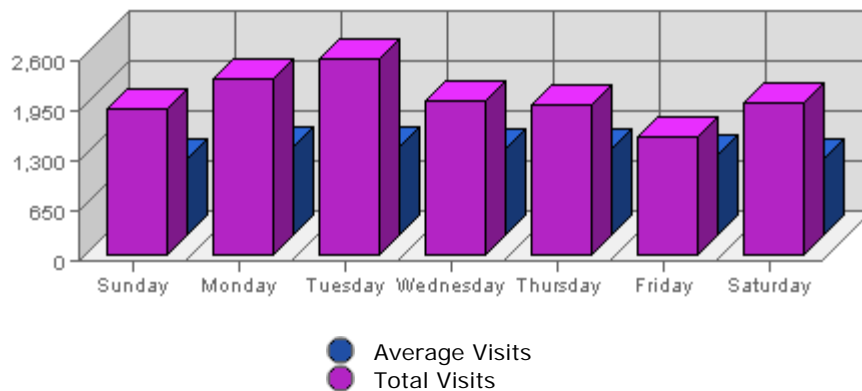

Date	Hits	Average	Forecast	% of Total
Sun Jul 03rd, 2005	90,846	47,280.91	n/a ▲	11.16
Mon Jul 04th, 2005	133,600	57,749.01	n/a ▲	16.41
Tue Jul 05th, 2005	136,643	55,617.96	n/a ▲	16.78
Wed Jul 06th, 2005	138,682	53,804.67	n/a ▲	17.03
Thu Jul 07th, 2005	120,199	53,071.38	n/a ▲	14.76
Fri Jul 08th, 2005	102,793	47,595.34	n/a ▲	12.62
Sat Jul 09th, 2005	91,595	44,701.67	n/a ▲	11.25

Summary:

The total number of hits during the selected week is **814,358**.
The average number of hits during a week is **249,583.01**.

The smallest number of hits occurred on **Sun, Jul 03rd 2005** with **90,846** hits.
The largest number of hits occurred on **Wed, Jul 06th 2005** with **138,682** hits.

On average the smallest number of hits occurs on **Saturday** with **45,216.98** hits.
On average the largest number of hits occurs on **Monday** with **58,582.54** hits.

Visits