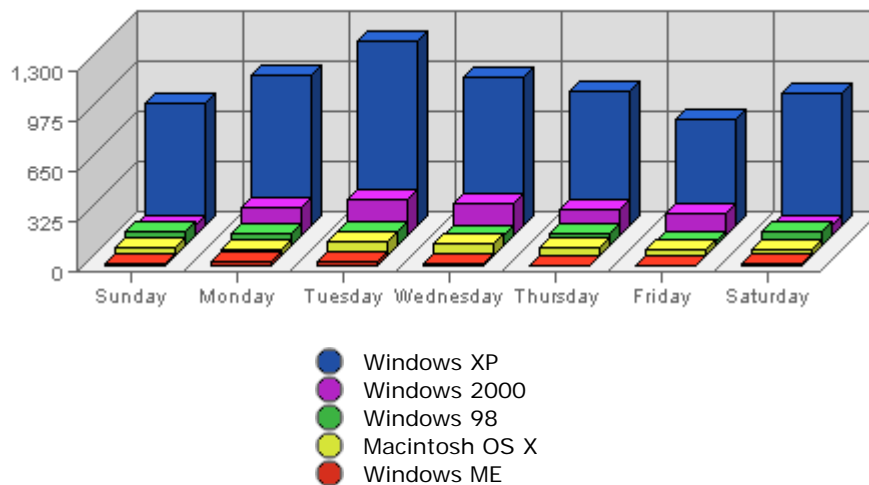

6.	www.vancouverbcrealty.com	184	121.23	n/a ▼	3.79%
7.	search.yahoo.com	155	51.61	n/a ▲	3.19%
8.	www.6717000.com	130	106.75	n/a ▼	2.68%
9.	ca.search.yahoo.com	123	30.35	n/a ▼	2.53%
10.	www.tapuz.co.il	114	0.86	n/a ■	2.35%

Summary:

- During the selected week, **185** distinct referrers are responsible for **4,858** visits.
  (Averaging **26.26** visits per referrer)
- During the previous week, **199** distinct referrers were responsible for **4,140** visits.
  (Averaging **20.80** visits per referrer)
- During the selected week there are **185** distinct referrers.
  During the previous week there were **199** distinct referrers.
  This is a change of **-14 (-7.04%)** distinct referrers.
- During the selected week there are **4,858** referred visits.
  During the previous week there were **4,140** referred visits.
  This is a change of **718 (+17.34%)** visits.
- The selected week's average (**26.26** visits per referring site) is **up** by **5.46 (+26.25%)** from last week's average (**20.80** visits per referring site).
- **8.11%** of all referrers provided more visits than the average (**26.26** visits per referrer), and **91.89%** provided less.
- Your top referrer accounts for **1,239** referred visits, **25.50%** of all referred visits.
- **94** referrers (**50.81%** of all referrers) referred only 1 visit.

Most Common Browser Operating Systems

	Operating System	Visits	Average	Forecasted	% of Total
1.	Windows XP	6,386	2,032.69	n/a ▲	70.91%
2.	Windows 2000	1,115	553.16	n/a ▲	12.38%
3.	Windows 98	558	356.85	n/a ▲	6.20%
4.	Macintosh OS X	427	95.80	n/a ▲	4.74%
5.	Windows ME	135	124.24	n/a ▼	1.50%