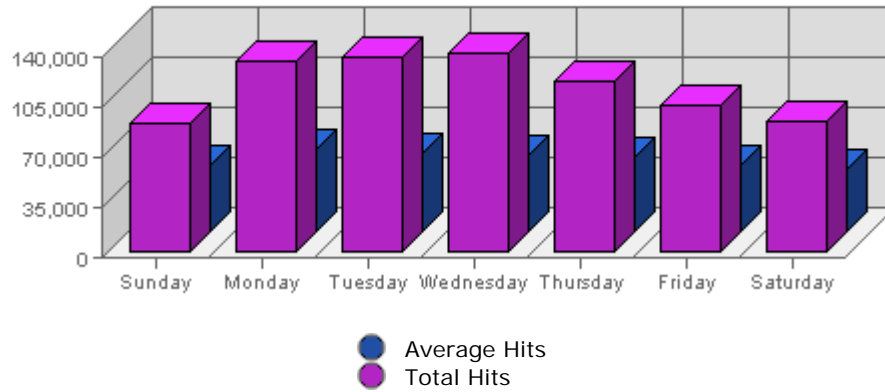

Date	Hits	Average	Forecast	% of Total
Sun Jul 03rd, 2005	90,846	47,280.91	n/a ▲	11.16
Mon Jul 04th, 2005	133,600	57,749.01	n/a ▲	16.41
Tue Jul 05th, 2005	136,643	55,617.96	n/a ▲	16.78
Wed Jul 06th, 2005	138,682	53,804.67	n/a ▲	17.03
Thu Jul 07th, 2005	120,199	53,071.38	n/a ▲	14.76
Fri Jul 08th, 2005	102,793	47,595.34	n/a ▲	12.62
Sat Jul 09th, 2005	91,595	44,701.67	n/a ▲	11.25

Summary:

The total number of hits during the selected week is **814,358**.
The average number of hits during a week is **249,583.01**.

The smallest number of hits occurred on **Sun, Jul 03rd 2005** with **90,846** hits.
The largest number of hits occurred on **Wed, Jul 06th 2005** with **138,682** hits.

On average the smallest number of hits occurs on **Saturday** with **45,216.98** hits.
On average the largest number of hits occurs on **Monday** with **58,582.54** hits.

Visits