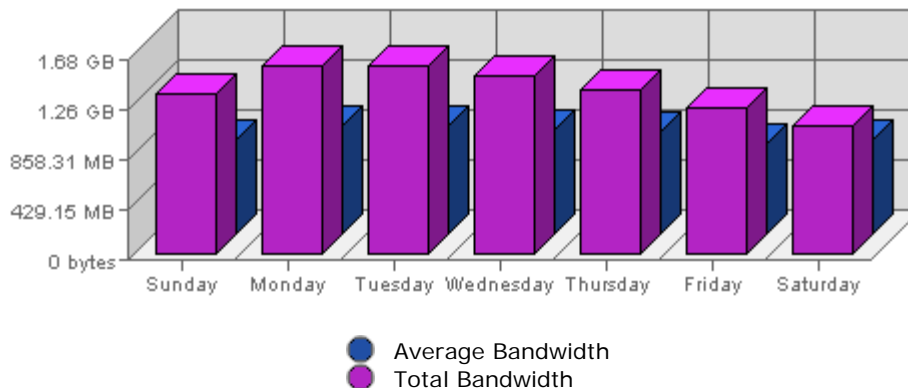

**Executive Report**  
 For the week of July 03rd 2005  
 For virtual server **LesTwarog**

**Bandwidth**

---

Date	Bandwidth	Average	Forecast	% of Total
Sun Jul 03rd, 2005	1.34 GB	813.36 MB	n/a ▲	13.83
Mon Jul 04th, 2005	1.58 GB	936.21 MB	n/a ▲	16.31
Tue Jul 05th, 2005	1.59 GB	944.07 MB	n/a ▲	16.32
Wed Jul 06th, 2005	1.50 GB	903.69 MB	n/a ▲	15.46
Thu Jul 07th, 2005	1.39 GB	890.73 MB	n/a ▲	14.29
Fri Jul 08th, 2005	1.23 GB	788.65 MB	n/a ▲	12.66
Sat Jul 09th, 2005	1.08 GB	817.18 MB	n/a ▲	11.12

**Summary:**

The total amount of bandwidth transferred during the selected week is **9.72 GB**.  
 The average amount of bandwidth transferred during a week is **2.49 GB**.

The smallest amount of bandwidth transferred occurred on **Sat, Jul 09th 2005** with **1.08 GB** transferred.  
 The largest amount of bandwidth transferred occurred on **Tue, Jul 05th 2005** with **1.59 GB** transferred.

On average the smallest amount of bandwidth transferred occurs on **Friday** with **479.95 MB** transferred.  
 On average the largest amount of bandwidth transferred occurs on **Tuesday** with **582.04 MB** transferred.

#### Summary:

The total number of hits during the selected week is **814,358**.  
 The average number of hits during a week is **249,583.01**.

The smallest number of hits occurred on **Sun, Jul 03rd 2005** with **90,846** hits.  
 The largest number of hits occurred on **Wed, Jul 06th 2005** with **138,682** hits.