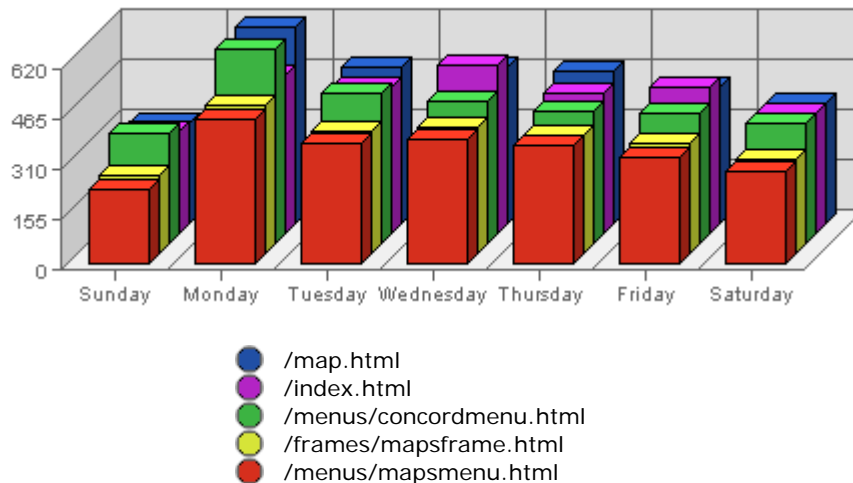

Date	Visits	Average	Forecast	% of Total
Sun Jul 10th, 2005	1,976	1,005.68	n/a ▲	13.34
Mon Jul 11th, 2005	2,273	1,165.26	n/a ▼	15.35
Tue Jul 12th, 2005	2,162	1,164.54	n/a ▼	14.60
Wed Jul 13th, 2005	2,272	1,138.96	n/a ▲	15.34
Thu Jul 14th, 2005	2,223	1,139.65	n/a ▲	15.01
Fri Jul 15th, 2005	2,070	1,062.86	n/a ▲	13.98
Sat Jul 16th, 2005	1,832	1,015.27	n/a ▼	12.37

Summary:

The total number of visits during the selected week is **14,808**.
The average number of visits during a week is **5,353.80**.

The smallest number of visits occurred on **Sat, Jul 16th 2005** with **1,832** visits.
The largest number of visits occurred on **Mon, Jul 11th 2005** with **2,273** visits.

On average the smallest number of visits occurs on **Sunday** with **1,005.44** visits.
On average the largest number of visits occurs on **Monday** with **1,177.30** visits.

Most Common Downloads

No Data Available for selected period

Most Common Page Views

URL	Hits	Average	Forecasted	% of Total
1. /map.html	3,165	531.68	n/a ▼	3.93%
2. /index.html	3,059	1,669.10	n/a ▼	3.80%
3. /menus/concordmenu.html	3,053	1,207.07	n/a ▲	3.79%
4. /frames/mapsframe.html	2,494	484.55	n/a ▼	3.10%
5. /menus/mapsmenu.html	2,432	480.01	n/a ▼	3.02%