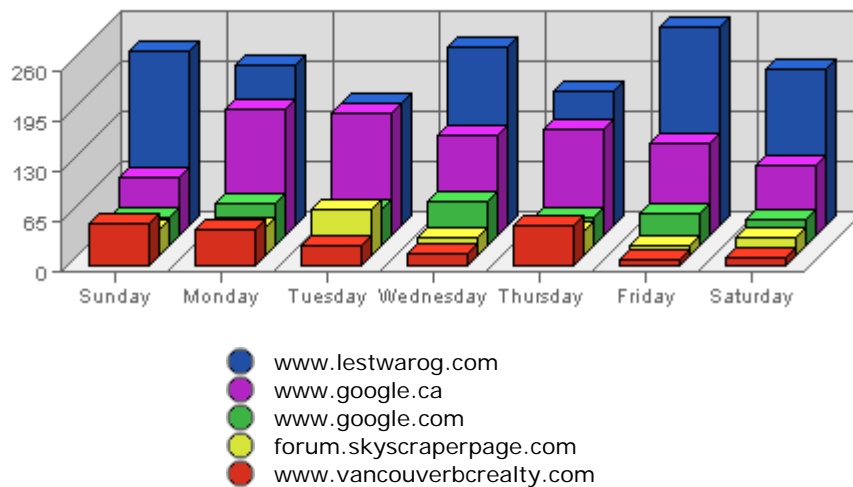

6.	/maps/concordpacific/index.html	2,429	956.09	n/a ▲	3.02%
7.	/frames/concordframe.html	2,120	758.42	n/a ▲	2.63%
8.	/maps/coalharbour/index.html	1,248	495.98	n/a ▲	1.55%
9.	/frames/coalframe.html	1,139	392.71	n/a ▲	1.41%
10.	/menus/coalmenu.html	1,131	390.50	n/a ▲	1.40%

Summary:

- During the selected week, **5,745** distinct pages are responsible for **80,526** page views. (Averaging **14.02** views per page)
- During the previous week, **5,601** distinct pages were responsible for **82,372** page views. (Averaging **14.71** views per page)
- During the selected week there are **5,745** distinct pages. During the previous week there were **5,601** distinct pages. This is a change of **144 (+2.57%)** distinct pages.
- During the selected week there are **80,526** page views. During the previous week there were **82,372** page views. This is a change of **-1,846 (-2.24%)** page views.
- The selected week's average (**14.02** views per page) is **down** by **0.69 (-4.69%)** from last week's average (**14.71** views per page).
- **14.15%** of all pages were viewed more than the average (**14.02** views per page), and **85.85%** were viewed less.
- Your top page accounts for **3,165** page views, **3.93%** of all page views.
- **1,894** pages (**32.97%** of all pages) recorded only 1 page view.

Most Common Referring Sites

	Referring Site	Referrals	Average	Forecasted	% of Total
1.	www.lestwarog.com	1,467	287.54	n/a ▲	32.03%
2.	www.google.ca	885	143.48	n/a ▼	19.32%
3.	www.google.com	314	54.74	n/a ▼	6.86%
4.	forum.skyscraperpage.com	230	20.12	n/a ▲	5.02%
5.	www.vancouverbcrealty.com	220	121.97	n/a ▲	4.80%