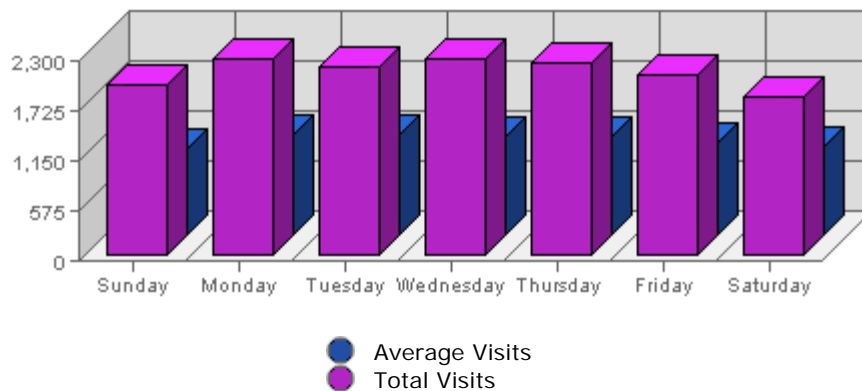

Date	Hits	Average	Forecast	% of Total
Sun Jul 10th, 2005	87,393	47,759.65	n/a ▼	11.00
Mon Jul 11th, 2005	153,242	58,582.54	n/a ▲	19.29
Tue Jul 12th, 2005	121,094	56,498.66	n/a ▼	15.24
Wed Jul 13th, 2005	120,316	54,717.33	n/a ▼	15.14
Thu Jul 14th, 2005	105,531	53,801.03	n/a ▼	13.28
Fri Jul 15th, 2005	106,451	48,188.86	n/a ▲	13.40
Sat Jul 16th, 2005	100,549	45,217.66	n/a ▲	12.65

Summary:

The total number of hits during the selected week is **794,576**.
The average number of hits during a week is **253,862.08**.

The smallest number of hits occurred on **Sun, Jul 10th 2005** with **87,393** hits.
The largest number of hits occurred on **Mon, Jul 11th 2005** with **153,242** hits.

On average the smallest number of hits occurs on **Saturday** with **45,819.09** hits.
On average the largest number of hits occurs on **Monday** with **59,611.45** hits.

Visits