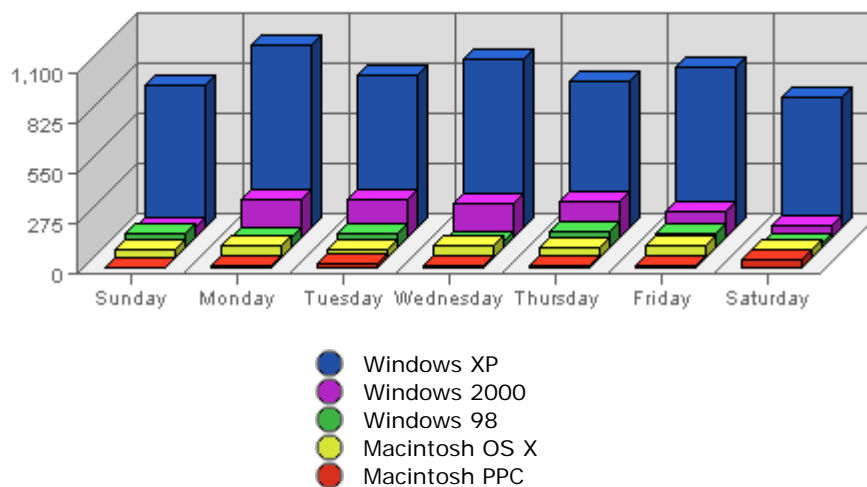

6.	www.6717000.com	212	107.54	n/a	▲	4.63%
7.	search.yahoo.com	168	52.48	n/a	▲	3.67%
8.	vancouver.craigslist.org	154	17.94	n/a	▼	3.36%
9.	ca.search.yahoo.com	127	31.08	n/a	▲	2.77%
10.	6717000.com	88	3.29	n/a	▼	1.92%

Summary:

- During the selected week, **197** distinct referrers are responsible for **4,580** visits.
  (Averaging **23.25** visits per referrer)
- During the previous week, **185** distinct referrers were responsible for **4,858** visits.
  (Averaging **26.26** visits per referrer)
- During the selected week there are **197** distinct referrers.
  During the previous week there were **185** distinct referrers.
  This is a change of **12 (+6.49%)** distinct referrers.
- During the selected week there are **4,580** referred visits.
  During the previous week there were **4,858** referred visits.
  This is a change of **-278 (-5.72%)** visits.
- The selected week's average (**23.25** visits per referring site) is **down** by **3.01 (-11.46%)** from last week's average (**26.26** visits per referring site).
- **8.12%** of all referrers provided more visits than the average (**23.25** visits per referrer), and **91.88%** provided less.
- Your top referrer accounts for **1,467** referred visits, **32.03%** of all referred visits.
- **109** referrers (**55.33%** of all referrers) referred only 1 visit.

Most Common Browser Operating Systems

	Operating System	Visits	Average	Forecasted	% of Total
1.	Windows XP	5,987	2,062.42	n/a ▼	71.00%
2.	Windows 2000	1,121	557.43	n/a ▲	13.29%
3.	Windows 98	457	357.60	n/a ▼	5.42%
4.	Macintosh OS X	417	98.21	n/a ▼	4.95%
5.	Macintosh PPC	139	60.23	n/a ▲	1.65%