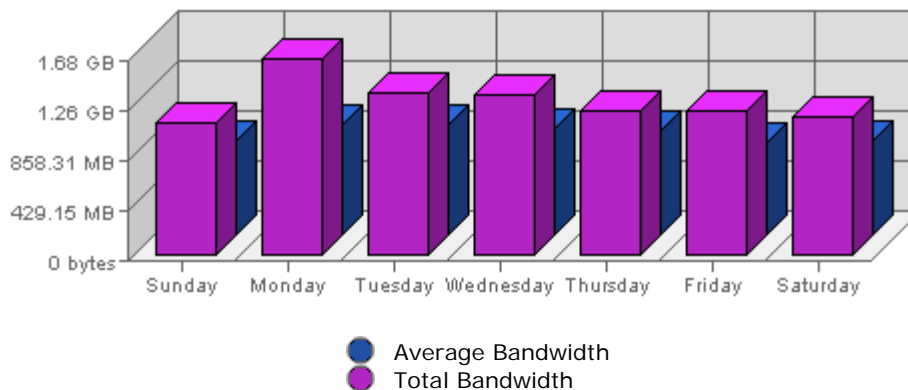

## Bandwidth

---

Date	Bandwidth	Average	Forecast	% of Total
Sun Jul 10th, 2005	1.12 GB	823.60 MB	n/a ▼	12.32
Mon Jul 11th, 2005	1.65 GB	948.70 MB	n/a ▲	18.22
Tue Jul 12th, 2005	1.36 GB	956.21 MB	n/a ▼	15.00
Wed Jul 13th, 2005	1.36 GB	915.02 MB	n/a ▼	14.95
Thu Jul 14th, 2005	1.21 GB	900.21 MB	n/a ▼	13.34
Fri Jul 15th, 2005	1.21 GB	797.07 MB	n/a ▼	13.38
Sat Jul 16th, 2005	1.16 GB	822.37 MB	n/a ▲	12.79

### Summary:

The total amount of bandwidth transferred during the selected week is **9.08 GB**.

The average amount of bandwidth transferred during a week is **2.54 GB**.

The smallest amount of bandwidth transferred occurred on **Sun, Jul 10th 2005** with **1.12 GB** transferred.  
The largest amount of bandwidth transferred occurred on **Mon, Jul 11th 2005** with **1.65 GB** transferred.

On average the smallest amount of bandwidth transferred occurs on **Friday** with **488.08 MB** transferred.  
On average the largest amount of bandwidth transferred occurs on **Tuesday** with **590.77 MB** transferred.

#### Summary:

The total number of visits during the selected week is **14,808**.  
The average number of visits during a week is **5,353.80**.

The smallest number of visits occurred on **Sat, Jul 16th 2005** with **1,832** visits.  
The largest number of visits occurred on **Mon, Jul 11th 2005** with **2,273** visits.