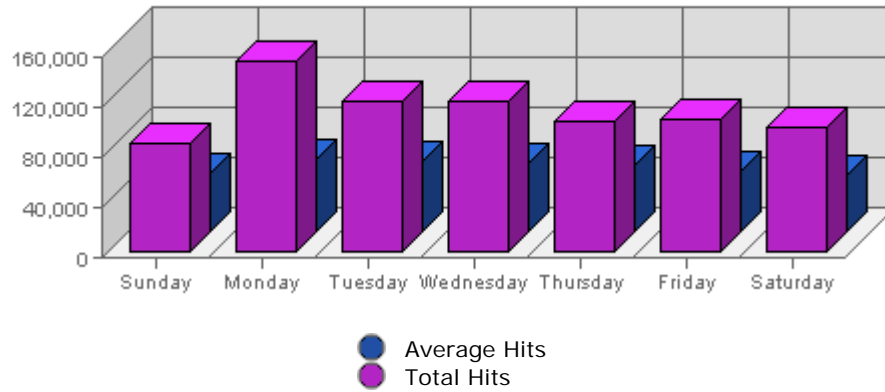

Date	Hits	Average	Forecast	% of Total
Sun Jul 10th, 2005	87,393	47,759.65	n/a ▼	11.00
Mon Jul 11th, 2005	153,242	58,582.54	n/a ▲	19.29
Tue Jul 12th, 2005	121,094	56,498.66	n/a ▼	15.24
Wed Jul 13th, 2005	120,316	54,717.33	n/a ▼	15.14
Thu Jul 14th, 2005	105,531	53,801.03	n/a ▼	13.28
Fri Jul 15th, 2005	106,451	48,188.86	n/a ▲	13.40
Sat Jul 16th, 2005	100,549	45,217.66	n/a ▲	12.65

Summary:

The total number of hits during the selected week is **794,576**.
The average number of hits during a week is **253,862.08**.

The smallest number of hits occurred on **Sun, Jul 10th 2005** with **87,393** hits.
The largest number of hits occurred on **Mon, Jul 11th 2005** with **153,242** hits.

On average the smallest number of hits occurs on **Saturday** with **45,819.09** hits.
On average the largest number of hits occurs on **Monday** with **59,611.45** hits.

Visits