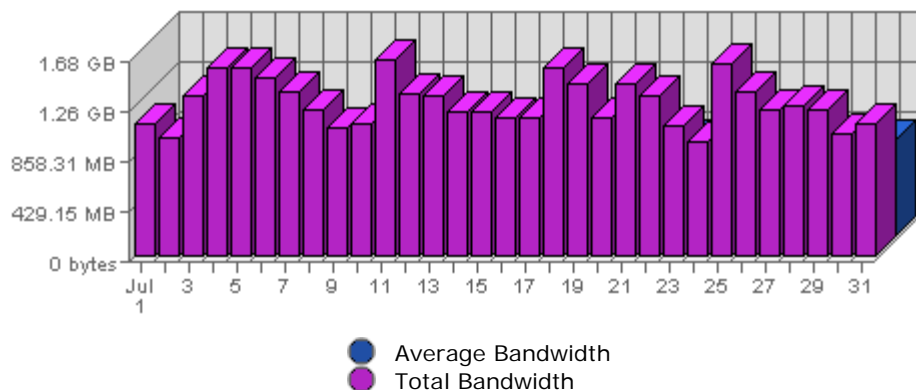

Executive Report
 For the month of July 2005
 For virtual server **LesTwarog**

Bandwidth

Date	Bandwidth	Average	Forecast	% of Total
Fri Jul 01st, 2005	1.12 GB	781.99 MB	n/a ▲	2.80
Sat Jul 02nd, 2005	1013.49 MB	813.54 MB	n/a ▼	2.48
Sun Jul 03rd, 2005	1.34 GB	813.36 MB	n/a ▲	3.36
Mon Jul 04th, 2005	1.58 GB	936.21 MB	n/a ▲	3.96
Tue Jul 05th, 2005	1.59 GB	944.07 MB	n/a ▲	3.97
Wed Jul 06th, 2005	1.50 GB	903.69 MB	n/a ▲	3.76
Thu Jul 07th, 2005	1.39 GB	890.73 MB	n/a ▲	3.47
Fri Jul 08th, 2005	1.23 GB	788.65 MB	n/a ▲	3.08
Sat Jul 09th, 2005	1.08 GB	817.18 MB	n/a ▲	2.71
Sun Jul 10th, 2005	1.12 GB	823.60 MB	n/a ▼	2.80
Mon Jul 11th, 2005	1.65 GB	948.70 MB	n/a ▲	4.14
Tue Jul 12th, 2005	1.36 GB	956.21 MB	n/a ▼	3.40
Wed Jul 13th, 2005	1.36 GB	915.02 MB	n/a ▼	3.39
Thu Jul 14th, 2005	1.21 GB	900.21 MB	n/a ▼	3.03
Fri Jul 15th, 2005	1.21 GB	797.07 MB	n/a ▼	3.04
Sat Jul 16th, 2005	1.16 GB	822.37 MB	n/a ▲	2.91
Sun Jul 17th, 2005	1.16 GB	829.34 MB	n/a ▲	2.90
Mon Jul 18th, 2005	1.59 GB	961.99 MB	n/a ▼	3.97
Tue Jul 19th, 2005	1.44 GB	963.88 MB	n/a ▲	3.61
Wed Jul 20th, 2005	1.16 GB	923.34 MB	n/a ▼	2.90
Thu Jul 21st, 2005	1.44 GB	906.17 MB	n/a ▲	3.61
Fri Jul 22nd, 2005	1.35 GB	804.90 MB	n/a ▲	3.38
Sat Jul 23rd, 2005	1.09 GB	828.83 MB	n/a ▼	2.73
Sun Jul 24th, 2005	988.23 MB	835.63 MB	n/a ▼	2.41

Mon Jul 25th, 2005	1.62 GB	973.66 MB	n/a ▲	4.06
Tue Jul 26th, 2005	1.38 GB	972.73 MB	n/a ▼	3.44
Wed Jul 27th, 2005	1.23 GB	927.91 MB	n/a ▲	3.08
Thu Jul 28th, 2005	1.27 GB	916.00 MB	n/a ▼	3.18
Fri Jul 29th, 2005	1.23 GB	814.87 MB	n/a ▼	3.08
Sat Jul 30th, 2005	1.02 GB	833.79 MB	n/a ▼	2.56
Sun Jul 31st, 2005	1.11 GB	838.26 MB	n/a ▲	2.78

Summary:

The total amount of bandwidth transferred during the selected month is **39.97 GB**.
The average amount of bandwidth transferred during a month is **10.78 GB**.

The smallest amount of bandwidth transferred occurred on **Sun, Jul 24th 2005** with **988.23 MB** transferred.