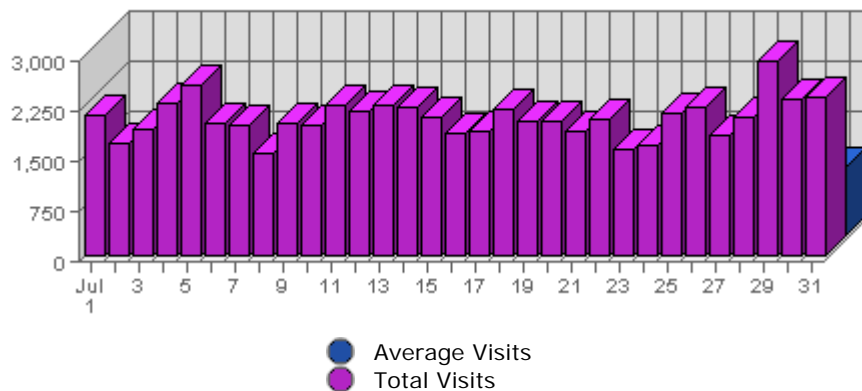

Tue Jul 19th, 2005	117,948	57,193.24	n/a ▼	3.51
Wed Jul 20th, 2005	98,801	55,415.19	n/a ▼	2.94
Thu Jul 21st, 2005	122,896	54,357.27	n/a ▲	3.66
Fri Jul 22nd, 2005	110,405	48,808.67	n/a ▲	3.29
Sat Jul 23rd, 2005	83,792	45,821.50	n/a ▼	2.50
Sun Jul 24th, 2005	82,416	48,642.85	n/a ▼	2.46
Mon Jul 25th, 2005	136,764	60,356.77	n/a ▲	4.08
Tue Jul 26th, 2005	119,984	57,839.56	n/a ▲	3.58
Wed Jul 27th, 2005	104,489	55,871.88	n/a ▲	3.11
Thu Jul 28th, 2005	105,945	55,086.40	n/a ▼	3.16
Fri Jul 29th, 2005	95,212	49,457.05	n/a ▼	2.84
Sat Jul 30th, 2005	77,389	46,229.78	n/a ▼	2.31
Sun Jul 31st, 2005	91,215	49,002.14	n/a ▲	2.72

Summary:

The total number of hits during the selected month is **3,355,942**.
The average number of hits during a month is **1,083,836.57**.

The smallest number of hits occurred on **Sat, Jul 30th 2005** with **77,389** hits.
The largest number of hits occurred on **Mon, Jul 11th 2005** with **153,242** hits.

On average the smallest number of hits occurs on **Saturday** with **46,561.27** hits.
On average the largest number of hits occurs on **Monday** with **60,532.11** hits.

Visits

Date	Visits	Average	Forecast	% of Total
Fri Jul 01st, 2005	2,108	1,045.96	n/a ▲	3.29
Sat Jul 02nd, 2005	1,701	996.58	n/a ▲	2.65
Sun Jul 03rd, 2005	1,913	995.60	n/a ▲	2.98
Mon Jul 04th, 2005	2,288	1,152.79	n/a ▲	3.57
Tue Jul 05th, 2005	2,552	1,149.30	n/a ▲	3.98
Wed Jul 06th, 2005	2,004	1,129.55	n/a ▼	3.12
Thu Jul 07th, 2005	1,974	1,130.48	n/a ▼	3.08
Fri Jul 08th, 2005	1,556	1,057.50	n/a ▼	2.43
Sat Jul 09th, 2005	1,993	1,004.41	n/a ▲	3.11
Sun Jul 10th, 2005	1,976	1,005.68	n/a ▲	3.08
Mon Jul 11th, 2005	2,273	1,165.26	n/a ▼	3.54
Tue Jul 12th, 2005	2,162	1,164.54	n/a ▼	3.37
Wed Jul 13th, 2005	2,272	1,138.96	n/a ▲	3.54