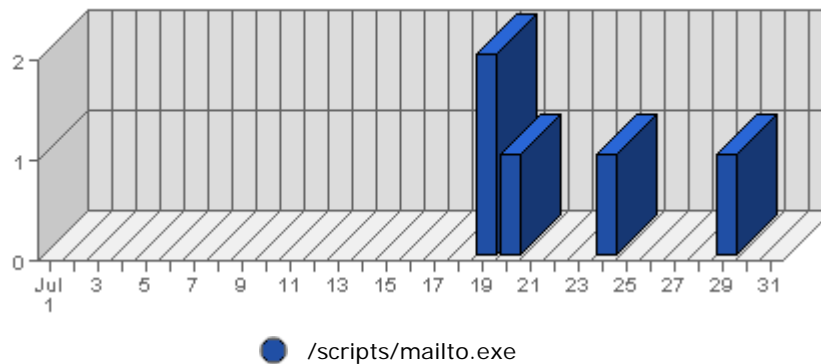

Thu Jul 14th, 2005	2,223	1,139.65	n/a ▲	3.46
Fri Jul 15th, 2005	2,070	1,062.86	n/a ▲	3.23
Sat Jul 16th, 2005	1,832	1,015.27	n/a ▼	2.86
Sun Jul 17th, 2005	1,885	1,016.23	n/a ▼	2.94
Mon Jul 18th, 2005	2,211	1,177.30	n/a ▼	3.45
Tue Jul 19th, 2005	2,020	1,175.27	n/a ▼	3.15
Wed Jul 20th, 2005	2,028	1,151.01	n/a ▼	3.16
Thu Jul 21st, 2005	1,871	1,151.30	n/a ▼	2.92
Fri Jul 22nd, 2005	2,049	1,073.57	n/a ▼	3.19
Sat Jul 23rd, 2005	1,614	1,024.15	n/a ▼	2.52
Sun Jul 24th, 2005	1,651	1,025.57	n/a ▼	2.57
Mon Jul 25th, 2005	2,145	1,184.42	n/a ▼	3.34
Tue Jul 26th, 2005	2,222	1,184.26	n/a ▲	3.46
Wed Jul 27th, 2005	1,828	1,160.24	n/a ▼	2.85
Thu Jul 28th, 2005	2,082	1,158.96	n/a ▲	3.25
Fri Jul 29th, 2005	2,913	1,083.84	n/a ▲	4.54
Sat Jul 30th, 2005	2,354	1,030.49	n/a ▲	3.67
Sun Jul 31st, 2005	2,387	1,032.22	n/a ▲	3.72

Summary:

The total number of visits during the selected month is **64,157**.

The average number of visits during a month is **22,953.73**.

The smallest number of visits occurred on **Fri, Jul 08th 2005** with **1,556** visits.

The largest number of visits occurred on **Fri, Jul 29th 2005** with **2,913** visits.

On average the smallest number of visits occurs on **Saturday** with **1,044.57** visits.

On average the largest number of visits occurs on **Tuesday** with **1,195.18** visits.

Most Common Downloads

URL	Downloads	Average	Forecasted	% of Total
1. /scripts/mailto.exe	5	2.42	n/a ▼	100.00%

Summary:

- During the selected month, **1** distinct file is responsible for **5** downloads.
  (Averaging **5.00** downloads per file)