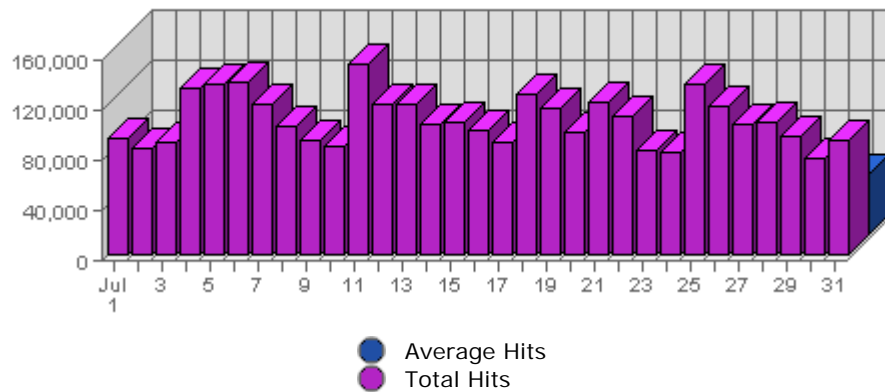

Mon Jul 25th, 2005	1.62 GB	973.66 MB	n/a ▲	4.06
Tue Jul 26th, 2005	1.38 GB	972.73 MB	n/a ▼	3.44
Wed Jul 27th, 2005	1.23 GB	927.91 MB	n/a ▲	3.08
Thu Jul 28th, 2005	1.27 GB	916.00 MB	n/a ▼	3.18
Fri Jul 29th, 2005	1.23 GB	814.87 MB	n/a ▼	3.08
Sat Jul 30th, 2005	1.02 GB	833.79 MB	n/a ▼	2.56
Sun Jul 31st, 2005	1.11 GB	838.26 MB	n/a ▲	2.78

Summary:

The total amount of bandwidth transferred during the selected month is **39.97 GB**.
The average amount of bandwidth transferred during a month is **10.78 GB**.

The smallest amount of bandwidth transferred occurred on **Sun, Jul 24th 2005** with **988.23 MB** transferred.

The largest amount of bandwidth transferred occurred on **Mon, Jul 11th 2005** with **1.65 GB** transferred.

On average the smallest amount of bandwidth transferred occurs on **Friday** with **505.47 MB** transferred.
On average the largest amount of bandwidth transferred occurs on **Tuesday** with **608.71 MB** transferred.

Hits

Date	Hits	Average	Forecast	% of Total
Fri Jul 01st, 2005	94,082	47,084.49	n/a ▲	2.80
Sat Jul 02nd, 2005	86,195	44,235.45	n/a ▲	2.57
Sun Jul 03rd, 2005	90,846	47,280.91	n/a ▲	2.71
Mon Jul 04th, 2005	133,600	57,749.01	n/a ▲	3.98
Tue Jul 05th, 2005	136,643	55,617.96	n/a ▲	4.07
Wed Jul 06th, 2005	138,682	53,804.67	n/a ▲	4.13
Thu Jul 07th, 2005	120,199	53,071.38	n/a ▲	3.58
Fri Jul 08th, 2005	102,793	47,595.34	n/a ▲	3.06
Sat Jul 09th, 2005	91,657	44,701.67	n/a ▲	2.73
Sun Jul 10th, 2005	87,393	47,759.65	n/a ▼	2.60
Mon Jul 11th, 2005	153,242	58,582.54	n/a ▲	4.57
Tue Jul 12th, 2005	121,094	56,498.66	n/a ▼	3.61
Wed Jul 13th, 2005	120,316	54,717.33	n/a ▼	3.59
Thu Jul 14th, 2005	105,531	53,801.03	n/a ▼	3.14
Fri Jul 15th, 2005	106,451	48,188.86	n/a ▲	3.17
Sat Jul 16th, 2005	100,771	45,217.66	n/a ▲	3.00
Sun Jul 17th, 2005	90,264	48,190.45	n/a ▲	2.69
Mon Jul 18th, 2005	128,927	59,611.45	n/a ▼	3.84