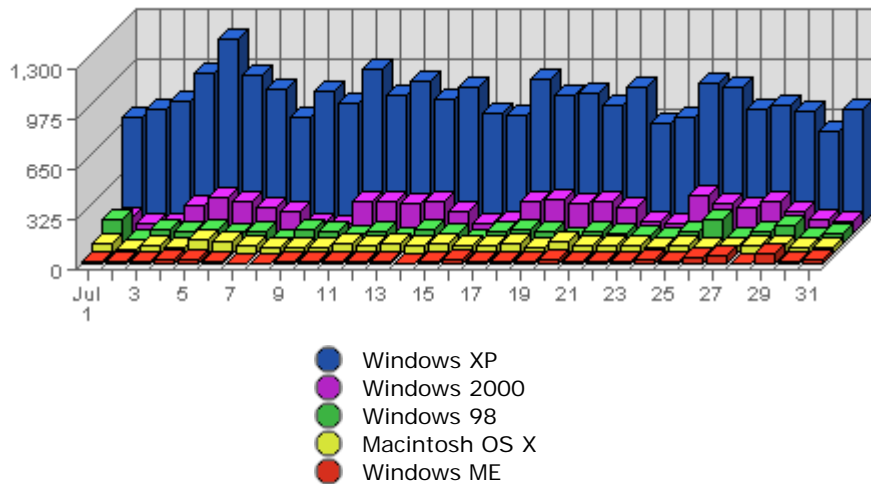

During the previous month there were **443** distinct referrers.
This is a change of **-32 (-7.22%)** distinct referrers.

- During the selected month there are **19,846** referred visits.
  During the previous month there were **15,685** referred visits.
  This is a change of **4,161 (+26.53%)** visits.
- The selected month's average (**48.29** visits per referring site) is **up** by **12.88 (+36.37%)** from last month's average (**35.41** visits per referring site).
- **7.06%** of all referrers provided more visits than the average (**48.29** visits per referrer), and **92.94%** provided less.
- Your top referrer accounts for **5,446** referred visits, **27.44%** of all referred visits.
- **161** referrers (**39.17%** of all referrers) referred only 1 visit.

Most Common Browser Operating Systems

	Operating System	Visits	Average	Forecasted	% of Total
1.	Windows XP	25,543	9,226.87	n/a ▲	69.34%
2.	Windows 2000	4,866	2,470.81	n/a ▲	13.21%
3.	Windows 98	2,371	1,571.81	n/a ▲	6.44%
4.	Macintosh OS X	1,779	448.32	n/a ▲	4.83%
5.	Windows ME	715	546.74	n/a ▲	1.94%
6.	Macintosh PPC	554	266.74	n/a ▲	1.50%
7.	Linux	422	209.94	n/a ▲	1.15%
8.	Windows 95	289	133.94	n/a ▲	0.78%
9.	Windows 2003	141	58.48	n/a ▲	0.38%
10.	Windows NT	121	167.81	n/a ▲	0.33%

Summary:

- During the selected month, **17** distinct browser operating systems are seen in **36,836** visits.
  (Averaging **2,166.82** visits per browser operating system)
- During the previous month, **16** distinct browser operating systems were seen in **31,073** visits.
  (Averaging **1,942.06** visits per browser operating system)
- During the selected month there are visits from **17** distinct browser operating systems.