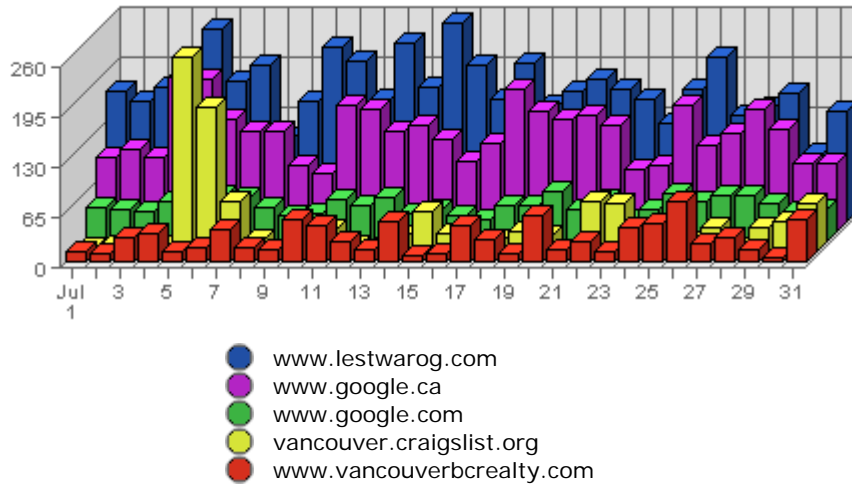

During the previous month there were **8,412** distinct pages.
This is a change of **223 (+2.65%)** distinct pages.

- During the selected month there are **346,006** page views.
  During the previous month there were **303,897** page views.
  This is a change of **42,109 (+13.86%)** page views.
- The selected month's average (**40.07** views per page) is **up** by **3.94 (+10.91%)** from last month's average (**36.13** views per page).
- **12.46%** of all pages were viewed more than the average (**40.07** views per page), and **87.54%** were viewed less.
- Your top page accounts for **13,382** page views, **3.87%** of all page views.
- **1,397** pages (**16.18%** of all pages) recorded only 1 page view.

Most Common Referring Sites

Referring Site	Referrals	Average	Forecasted	% of Total
1. www.lestwarog.com	5,446	1,311.55	n/a ▲	27.44%
2. www.google.ca	4,027	678.39	n/a ▲	20.29%
3. www.google.com	1,487	258.61	n/a ▲	7.49%
4. vancouver.craigslist.org	1,166	91.81	n/a ▲	5.88%
5. www.vancouverbcrealty.com	952	540.10	n/a ▲	4.80%
6. forum.skyscraperpage.com	816	93.55	n/a ▲	4.11%
7. www.6717000.com	741	473.26	n/a ▼	3.73%
8. search.yahoo.com	731	237.35	n/a ▲	3.68%
9. ca.search.yahoo.com	559	142.23	n/a ▲	2.82%
10. 6717000.com	532	23.84	n/a ▲	2.68%

Summary:

- During the selected month, **411** distinct referrers are responsible for **19,846** visits.
  (Averaging **48.29** visits per referrer)
- During the previous month, **443** distinct referrers were responsible for **15,685** visits.
  (Averaging **35.41** visits per referrer)
- During the selected month there are **411** distinct referrers.