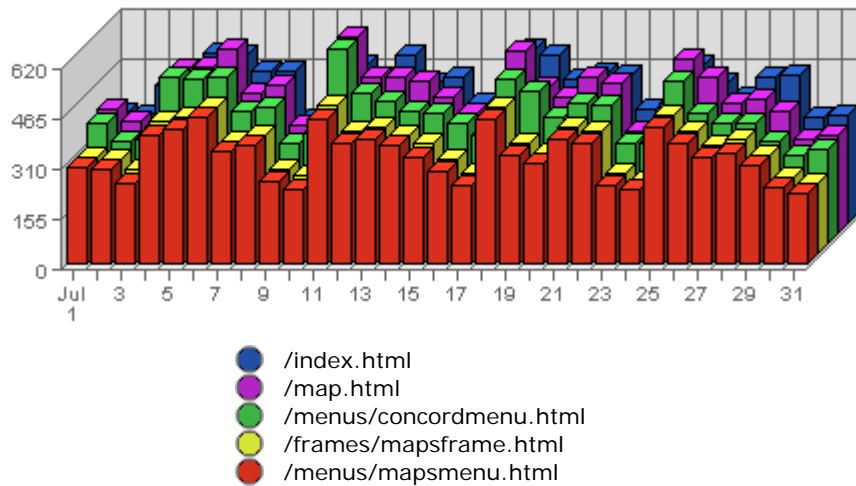

- During the previous month, **1** distinct file was responsible for **6** downloads.
  (Averaging **6.00** downloads per file)
- During the selected month there is **1** distinct file.
  During the previous month there was **1** distinct file.
  This is a change of **0 (0.00%)** distinct files.
- The selected month's average (**5.00** downloads per download) is **down** by **(-16.67%)** from last month's average (**6.00** downloads per download).
- **100.00%** of all files were downloaded more than the average (**5.00** downloads per file), and **0.00%** were downloaded less.
- Your top file accounts for downloads, **100.00%** of all downloads.
- **0** files (**0.00%** of all files) recorded only 1 download.

Most Common Page Views

	URL	Hits	Average	Forecasted	% of Total
1.	/index.html	13,382	7,368.32	n/a ▲	3.87%
2.	/map.html	13,272	2,480.97	n/a ▲	3.84%
3.	/menus/concordmenu.html	12,532	5,364.61	n/a ▲	3.62%
4.	/frames/mapsframe.html	10,513	2,236.61	n/a ▲	3.04%
5.	/menus/mapsmenu.html	10,337	2,214.81	n/a ▲	2.99%
6.	/maps/concordpacific/index.html	9,789	4,245.00	n/a ▲	2.83%
7.	/frames/concordframe.html	8,522	3,378.29	n/a ▲	2.46%
8.	/maps/coalharbour/index.html	5,328	2,211.19	n/a ▲	1.54%
9.	/frames/coalframe.html	4,778	1,758.39	n/a ▲	1.38%
10.	/menus/coalmenu.html	4,743	1,748.35	n/a ▲	1.37%

Summary:

- During the selected month, **8,635** distinct pages are responsible for **346,006** page views.
  (Averaging **40.07** views per page)
- During the previous month, **8,412** distinct pages were responsible for **303,897** page views.
  (Averaging **36.13** views per page)
- During the selected month there are **8,635** distinct pages.