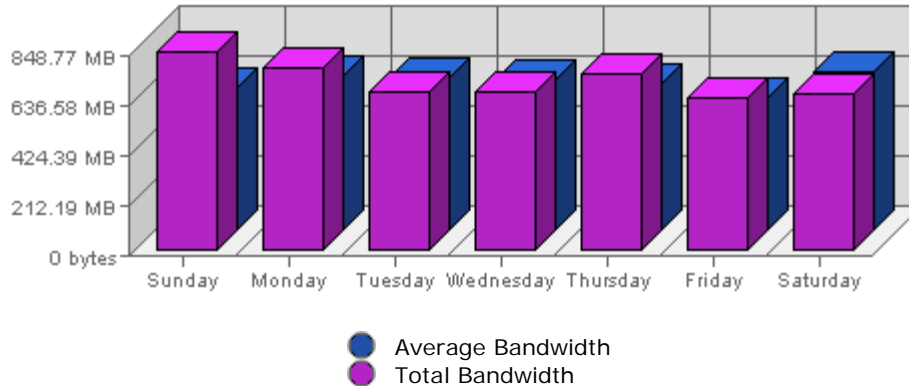

**Executive Report**  
 For the week of January 09th 2005  
 For virtual server **LesTwarog**

**Bandwidth**

---

Date	Bandwidth	Average	Forecast	% of Total
Sun Jan 09th, 2005	845.71 MB	605.30 MB	n/a ▲	16.81
Mon Jan 10th, 2005	777.22 MB	661.96 MB	n/a ▼	15.45
Tue Jan 11th, 2005	671.78 MB	650.90 MB	n/a ▼	13.35
Wed Jan 12th, 2005	674.66 MB	643.02 MB	n/a ▼	13.41
Thu Jan 13th, 2005	750.30 MB	619.61 MB	n/a ▼	14.91
Fri Jan 14th, 2005	650.43 MB	560.92 MB	n/a ▼	12.93
Sat Jan 15th, 2005	662.06 MB	676.83 MB	n/a ▼	13.16

**Summary:**

The total amount of bandwidth transferred during the selected week is **4.91 GB**.

The average amount of bandwidth transferred during a week is **1.21 GB**.

The smallest amount of bandwidth transferred occurred on **Fri, Jan 14th 2005** with **650.43 MB** transferred.

The largest amount of bandwidth transferred occurred on **Sun, Jan 09th 2005** with **845.71 MB** transferred.

On average the smallest amount of bandwidth transferred occurs on **Friday** with **257.03 MB** transferred.

On average the largest amount of bandwidth transferred occurs on **Saturday** with **317.68 MB** transferred.