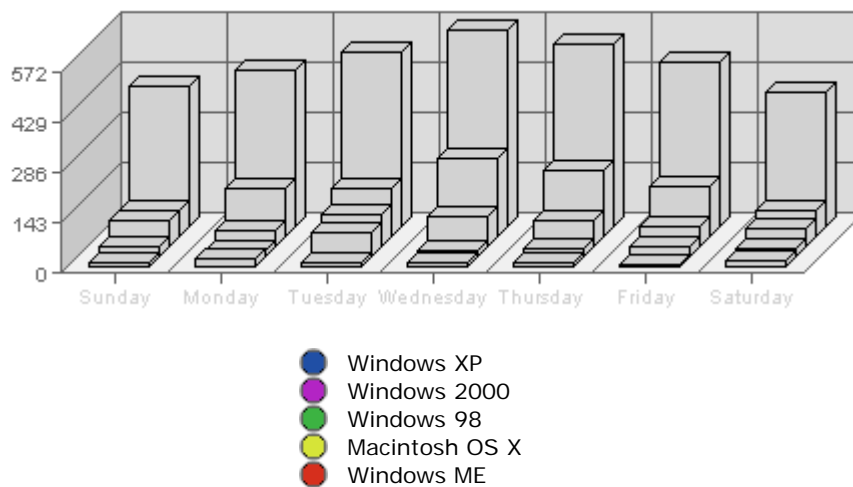

3.	www.google.ca	329	75.44	n/a ▼	11.21%
4.	www.6717000.com	291	73.80	n/a ▲	9.91%
5.	www.skyscraperpage.com	164	24.20	n/a ▲	5.59%
6.	luxury.phototours.net	142	22.63	n/a ■	4.84%
7.	www.google.com	97	31.36	n/a ▼	3.30%
8.	search.yahoo.com	70	33.04	n/a ■	2.38%
9.	www.8051283.com	66	8.18	n/a ▲	2.25%
10.	ca.search.yahoo.com	49	16.11	n/a ▲	1.67%

Summary:

- During the selected week, **156** distinct referrers are responsible for **2,936** visits. (Averaging **18.82** visits per referrer)
- During the previous week, **157** distinct referrers were responsible for **2,646** visits. (Averaging **16.85** visits per referrer)
- During the selected week there are **156** distinct referrers. During the previous week there were **157** distinct referrers. This is a change of **-1 (-0.64%)** distinct referrer.
- During the selected week there are **2,936** referred visits. During the previous week there were **2,646** referred visits. This is a change of **290 (+10.96%)** visits.
- The selected week's average (**18.82** visits per referring site) is **up** by **1.97 (+11.69%)** from last week's average (**16.85** visits per referring site).
- **11.54%** of all referrers provided more visits than the average (**18.82** visits per referrer), and **88.46%** provided less.
- Your top referrer accounts for **748** referred visits, **25.48%** of all referred visits.
- **71** referrers (**45.51%** of all referrers) referred only 1 visit.

Most Common Browser Operating Systems

	Operating System	Visits	Average	Forecasted	% of Total
1.	Windows XP	3,295	1,446.90	n/a ▲	60.37%
2.	Windows 2000	997	443.58	n/a ▲	18.27%