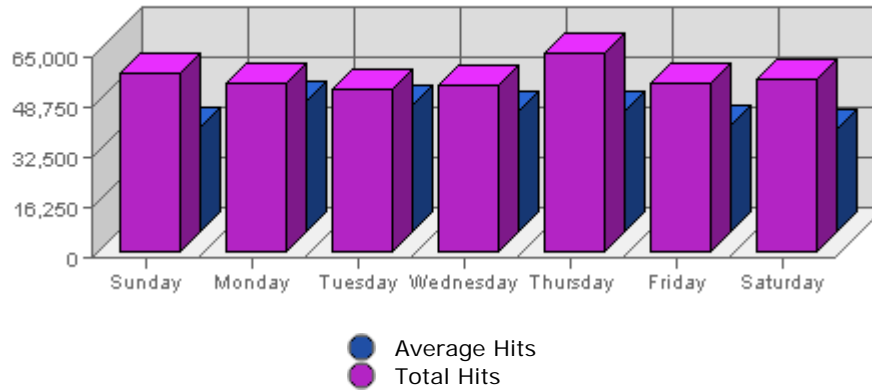

Hits

Date	Hits	Average	Forecast	% of Total
Sun Jan 09th, 2005	58,161	34,253.29	n/a ▲	14.68
Mon Jan 10th, 2005	54,670	42,391.11	n/a ▼	13.79
Tue Jan 11th, 2005	52,742	41,000.06	n/a ▼	13.31
Wed Jan 12th, 2005	54,448	39,183.45	n/a ▼	13.74
Thu Jan 13th, 2005	64,673	39,259.70	n/a ▲	16.32
Fri Jan 14th, 2005	55,210	34,923.12	n/a ▼	13.93
Sat Jan 15th, 2005	56,423	33,300.49	n/a ▲	14.24

Summary:

The total number of hits during the selected week is **396,327**.

The average number of hits during a week is **164,233.04**.

The smallest number of hits occurred on **Tue, Jan 11th 2005** with **52,742** hits.

The largest number of hits occurred on **Thu, Jan 13th 2005** with **64,673** hits.

On average the smallest number of hits occurs on **Saturday** with **33,650.83** hits.

On average the largest number of hits occurs on **Monday** with **42,577.15** hits.

Visits