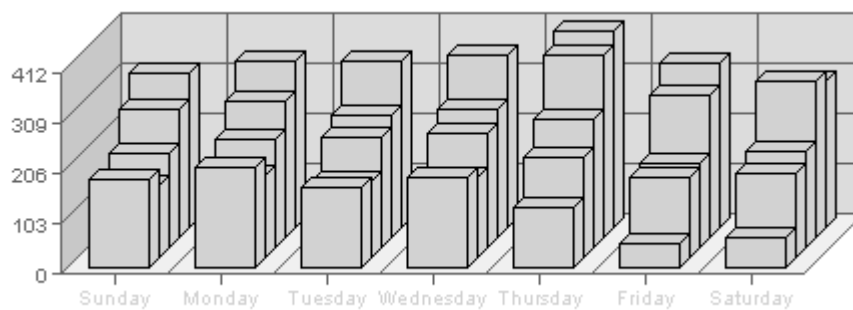

Date	Visits	Average	Forecast	% of Total
Sun Jan 09th, 2005	1,004	785.11	n/a ▲	11.74
Mon Jan 10th, 2005	1,188	902.09	n/a ▲	13.89
Tue Jan 11th, 2005	1,367	898.20	n/a ▲	15.99
Wed Jan 12th, 2005	1,324	895.73	n/a ▼	15.48
Thu Jan 13th, 2005	1,349	908.14	n/a ▲	15.78
Fri Jan 14th, 2005	1,227	833.96	n/a ▲	14.35
Sat Jan 15th, 2005	1,092	785.63	n/a ▲	12.77

Summary:

The total number of visits during the selected week is **8,551**.

The average number of visits during a week is **3,734.35**.

The smallest number of visits occurred on **Sun, Jan 09th 2005** with **1,004** visits.

The largest number of visits occurred on **Tue, Jan 11th 2005** with **1,367** visits.

On average the smallest number of visits occurs on **Sunday** with **778.45** visits.

On average the largest number of visits occurs on **Thursday** with **914.72** visits.

Most Common Downloads

No Data Available for selected period

Most Common Page Views

- /index.html
- /menus/concordmenu.html
- /maps/concordpacific/index.html
- /frames/concordframe.html
- /maps/dtvanmap.html

URL	Hits	Average	Forecasted	% of Total
1. /index.html	2,413	1,353.72	n/a ▼	5.21%
2. /menus/concordmenu.html	2,061	866.69	n/a ▲	4.45%