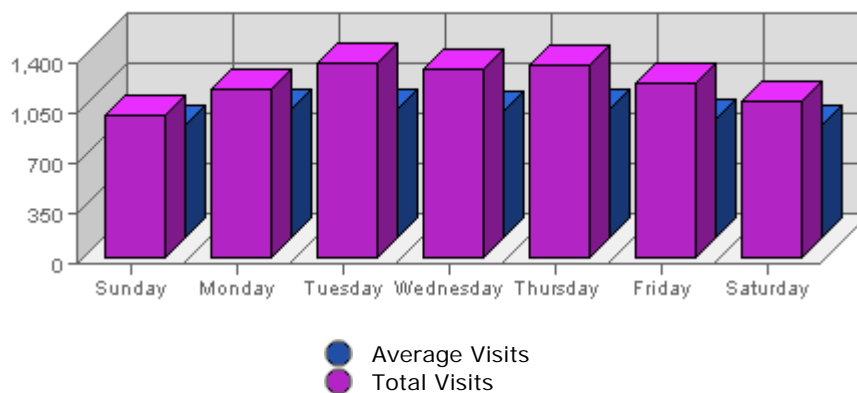

Hits

Date	Hits	Average	Forecast	% of Total
Sun Jan 09th, 2005	58,161	34,253.29	n/a ▲	14.68
Mon Jan 10th, 2005	54,670	42,391.11	n/a ▼	13.79
Tue Jan 11th, 2005	52,742	41,000.06	n/a ▼	13.31
Wed Jan 12th, 2005	54,448	39,183.45	n/a ▼	13.74
Thu Jan 13th, 2005	64,673	39,259.70	n/a ▲	16.32
Fri Jan 14th, 2005	55,210	34,923.12	n/a ▼	13.93
Sat Jan 15th, 2005	56,423	33,300.49	n/a ▲	14.24

Summary:

The total number of hits during the selected week is **396,327**.

The average number of hits during a week is **164,233.04**.

The smallest number of hits occurred on **Tue, Jan 11th 2005** with **52,742** hits.

The largest number of hits occurred on **Thu, Jan 13th 2005** with **64,673** hits.

On average the smallest number of hits occurs on **Saturday** with **33,650.83** hits.

On average the largest number of hits occurs on **Monday** with **42,577.15** hits.

Visits