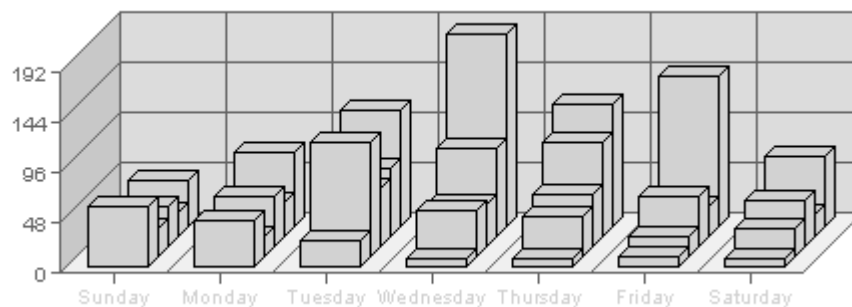

3.	/maps/concordpacific/index.html	1,526	697.69	n/a ▲	3.29%
4.	/frames/concordframe.html	1,193	514.74	n/a ▲	2.58%
5.	/maps/dtvanmap.html	989	588.50	n/a ▼	2.13%
6.	/frames/dtvanmapframe.html	971	581.94	n/a ▼	2.10%
7.	/map.html	735	136.79	n/a ▲	1.59%
8.	/frames/mapsframe.html	725	128.14	n/a ▲	1.56%
9.	/menus/mapsmenu.html	720	125.61	n/a ▲	1.55%
10.	/maps/coalharbour/index.html	656	377.44	n/a ▲	1.42%

Summary:

- During the selected week, **4,494** distinct pages are responsible for **46,326** page views. (Averaging **10.31** views per page)
- During the previous week, **4,160** distinct pages were responsible for **43,959** page views. (Averaging **10.57** views per page)
- During the selected week there are **4,494** distinct pages. During the previous week there were **4,160** distinct pages. This is a change of **334 (+8.03%)** distinct pages.
- During the selected week there are **46,326** page views. During the previous week there were **43,959** page views. This is a change of **2,367 (+5.38%)** page views.
- The selected week's average (**10.31** views per page) is **down** by **0.26 (-2.46%)** from last week's average (**10.57** views per page).
- **15.18%** of all pages were viewed more than the average (**10.31** views per page), and **84.82%** were viewed less.
- Your top page accounts for **2,413** page views, **5.21%** of all page views.
- **1,613** pages (**35.89%** of all pages) recorded only 1 page view.

Most Common Referring Sites

- www.lestwarog.com
- www.vancouverbcrealty.com
- www.google.ca
- www.6717000.com
- www.skyscraperpage.com

	Referring Site	Referrals	Average	Forecasted	% of Total
1.	www.lestwarog.com	748	153.54	n/a ▲	25.48%
2.	www.vancouverbcrealty.com	352	80.83	n/a ▲	11.99%