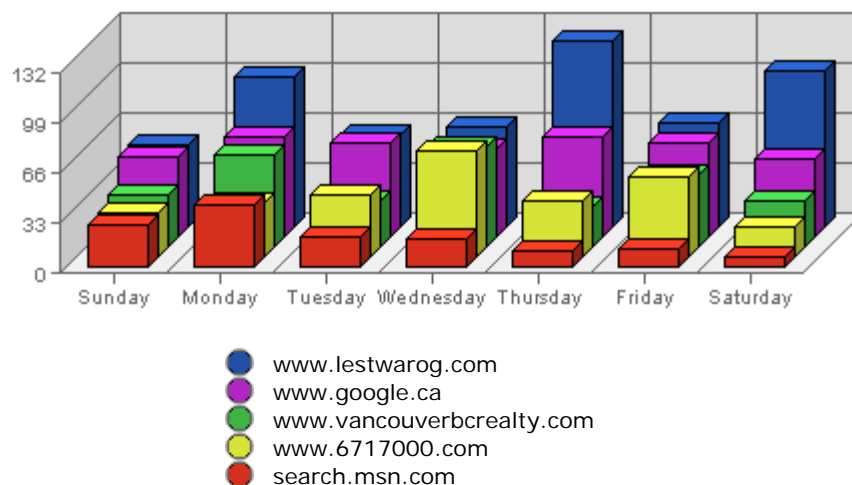

5.	/map.html	1,643	173.90	n/a ▲	1.85%
6.	/menus/mapsmenu.html	1,609	162.21	n/a ▲	1.81%
7.	/frames/mapsframe.html	1,581	164.10	n/a ▲	1.78%
8.	/maps/detail.asp	1,486	194.43	n/a ▲	1.68%
9.	/maps/coalharbour/index.html	762	386.82	n/a ▲	0.86%
10.	/forsale.html	726	255.29	n/a ▲	0.82%

Summary:

- During the selected week, **9,596** distinct pages are responsible for **88,660** page views. (Averaging **9.24** views per page)
- During the previous week, **7,885** distinct pages were responsible for **74,834** page views. (Averaging **9.49** views per page)
- During the selected week there are **9,596** distinct pages. During the previous week there were **7,885** distinct pages. This is a change of **1,711 (+21.70%)** distinct pages.
- During the selected week there are **88,660** page views. During the previous week there were **74,834** page views. This is a change of **13,826 (+18.48%)** page views.
- The selected week's average (**9.24** views per page) is **down** by **0.25 (-2.63%)** from last week's average (**9.49** views per page).
- **13.36%** of all pages were viewed more than the average (**9.24** views per page), and **86.64%** were viewed less.
- Your top page accounts for **2,863** page views, **3.23%** of all page views.
- **255** pages (**2.66%** of all pages) recorded only 1 page view.

Most Common Referring Sites

	Referring Site	Referrals	Average	Forecasted	% of Total
1.	www.lestwarog.com	578	168.55	n/a ▼	20.04%
2.	www.google.ca	423	82.99	n/a ▲	14.67%
3.	www.vancouverbcrealty.com	299	85.68	n/a ▲	10.37%
4.	www.6717000.com	291	80.19	n/a ▼	10.09%