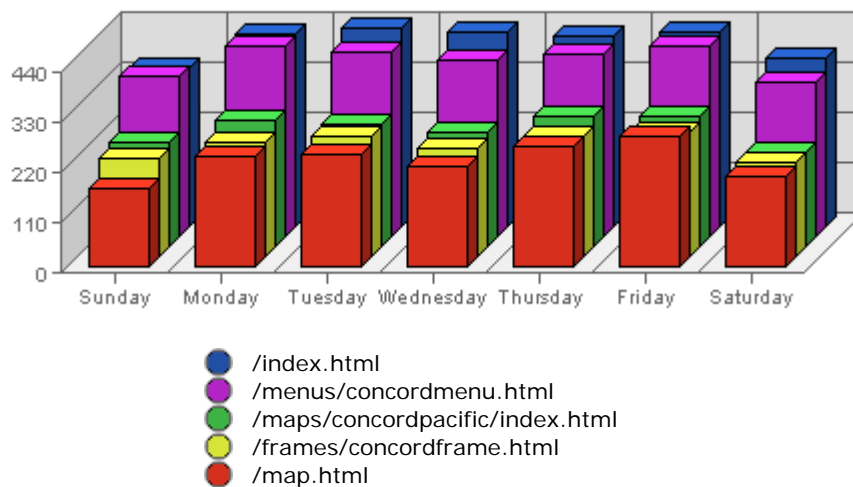

Date	Visits	Average	Forecast	% of Total
Sun Jan 30th, 2005	1,112	799.18	n/a ▲	13.44
Mon Jan 31st, 2005	1,212	927.24	n/a ▼	14.65
Tue Feb 01st, 2005	1,195	928.84	n/a ▼	14.45
Wed Feb 02nd, 2005	1,221	915.26	n/a ▲	14.76
Thu Feb 03rd, 2005	1,212	924.78	n/a ▲	14.65
Fri Feb 04th, 2005	1,219	847.83	n/a ▲	14.74
Sat Feb 05th, 2005	1,100	798.82	n/a ▼	13.30

Summary:

The total number of visits during the selected week is **8,271**.

The average number of visits during a week is **3,881.03**.

The smallest number of visits occurred on **Sat, Feb 05th 2005** with **1,100** visits.

The largest number of visits occurred on **Wed, Feb 02nd 2005** with **1,221** visits.

On average the smallest number of visits occurs on **Sunday** with **795.31** visits.

On average the largest number of visits occurs on **Tuesday** with **932.64** visits.

Most Common Downloads

No Data Available for selected period

Most Common Page Views

	URL	Hits	Average	Forecasted	% of Total
1.	/index.html	2,863	1,391.62	n/a ▲	3.23%
2.	/menus/concordmenu.html	2,743	912.22	n/a ▲	3.09%
3.	/maps/concordpacific/index.html	1,825	725.13	n/a ▲	2.06%
4.	/frames/concordframe.html	1,725	543.26	n/a ▲	1.95%