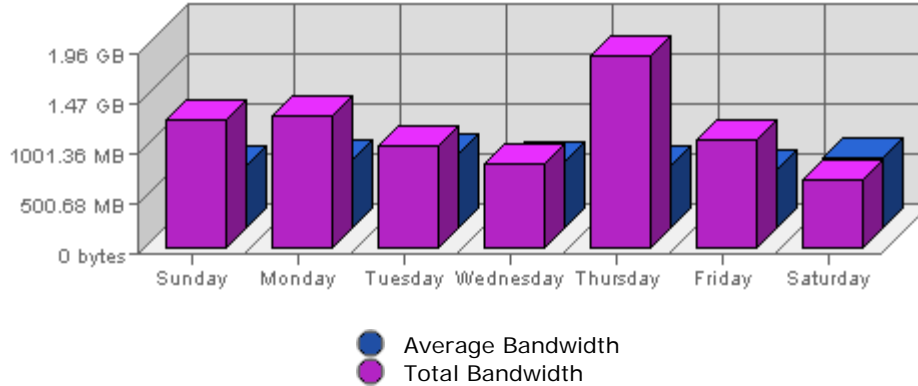

**Executive Report**  
 For the week of January 30th 2005  
 For virtual server **LesTwarog**

**Bandwidth**

---

Date	Bandwidth	Average	Forecast	% of Total
Sun Jan 30th, 2005	1.26 GB	623.04 MB	n/a ▲	15.69
Mon Jan 31st, 2005	1.31 GB	698.86 MB	n/a ▲	16.29
Tue Feb 01st, 2005	1.02 GB	744.44 MB	n/a ▲	12.63
Wed Feb 02nd, 2005	845.82 MB	663.69 MB	n/a ▼	10.27
Thu Feb 03rd, 2005	1.88 GB	636.95 MB	n/a ▲	23.43
Fri Feb 04th, 2005	1.06 GB	594.69 MB	n/a ▼	13.17
Sat Feb 05th, 2005	700.77 MB	712.28 MB	n/a ▼	8.51

**Summary:**

The total amount of bandwidth transferred during the selected week is **8.04 GB**.

The average amount of bandwidth transferred during a week is **1.37 GB**.

The smallest amount of bandwidth transferred occurred on **Sat, Feb 05th 2005** with **700.77 MB** transferred.

The largest amount of bandwidth transferred occurred on **Thu, Feb 03rd 2005** with **1.88 GB** transferred.

On average the smallest amount of bandwidth transferred occurs on **Friday** with **291.68 MB** transferred.

#### Summary:

The total number of hits during the selected week is **647,665**.  
The average number of hits during a week is **172,981.72**.

The smallest number of hits occurred on **Sat, Feb 05th 2005** with **63,506** hits.  
The largest number of hits occurred on **Sun, Jan 30th 2005** with **126,987** hits.