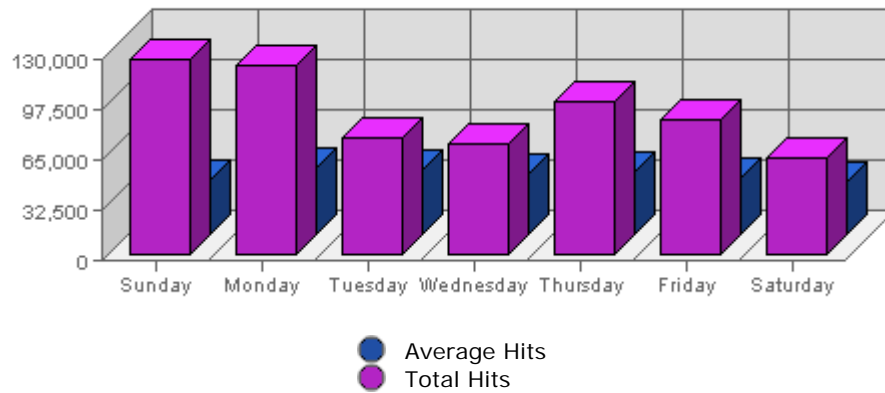

**Summary:**

The total amount of bandwidth transferred during the selected week is **8.04 GB**.

The average amount of bandwidth transferred during a week is **1.37 GB**.

The smallest amount of bandwidth transferred occurred on **Sat, Feb 05th 2005** with **700.77 MB** transferred.

The largest amount of bandwidth transferred occurred on **Thu, Feb 03rd 2005** with **1.88 GB** transferred.

On average the smallest amount of bandwidth transferred occurs on **Friday** with **291.68 MB** transferred.

On average the largest amount of bandwidth transferred occurs on **Tuesday** with **365.81 MB** transferred.

**Hits**

Date	Hits	Average	Forecast	% of Total
Sun Jan 30th, 2005	126,987	35,414.19	n/a ▲	19.61
Mon Jan 31st, 2005	123,020	43,728.97	n/a ▲	18.99
Tue Feb 01st, 2005	75,448	42,590.35	n/a ▲	11.65
Wed Feb 02nd, 2005	71,971	40,235.06	n/a ▲	11.11
Thu Feb 03rd, 2005	99,284	40,350.01	n/a ▲	15.33
Fri Feb 04th, 2005	87,449	36,418.69	n/a ▲	13.50
Sat Feb 05th, 2005	63,506	35,068.01	n/a ▼	9.81

#### Summary:

The total number of hits during the selected week is **647,665**.  
The average number of hits during a week is **172,981.72**.

The smallest number of hits occurred on **Sat, Feb 05th 2005** with **63,506** hits.  
The largest number of hits occurred on **Sun, Jan 30th 2005** with **126,987** hits.