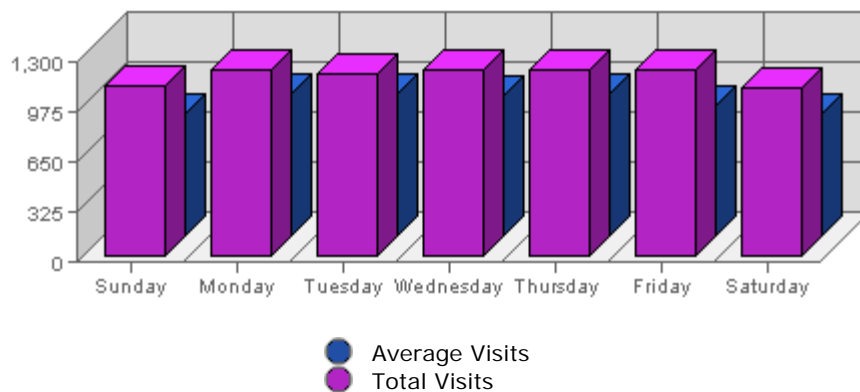

Date	Hits	Average	Forecast	% of Total
Sun Jan 30th, 2005	126,987	35,414.19	n/a ▲	19.61
Mon Jan 31st, 2005	123,020	43,728.97	n/a ▲	18.99
Tue Feb 01st, 2005	75,448	42,590.35	n/a ▲	11.65
Wed Feb 02nd, 2005	71,971	40,235.06	n/a ▲	11.11
Thu Feb 03rd, 2005	99,284	40,350.01	n/a ▲	15.33
Fri Feb 04th, 2005	87,449	36,418.69	n/a ▲	13.50
Sat Feb 05th, 2005	63,506	35,068.01	n/a ▼	9.81

Summary:

The total number of hits during the selected week is **647,665**.
The average number of hits during a week is **172,981.72**.

The smallest number of hits occurred on **Sat, Feb 05th 2005** with **63,506** hits.
The largest number of hits occurred on **Sun, Jan 30th 2005** with **126,987** hits.

On average the smallest number of hits occurs on **Saturday** with **35,480.16** hits.
On average the largest number of hits occurs on **Monday** with **44,878.12** hits.

Visits