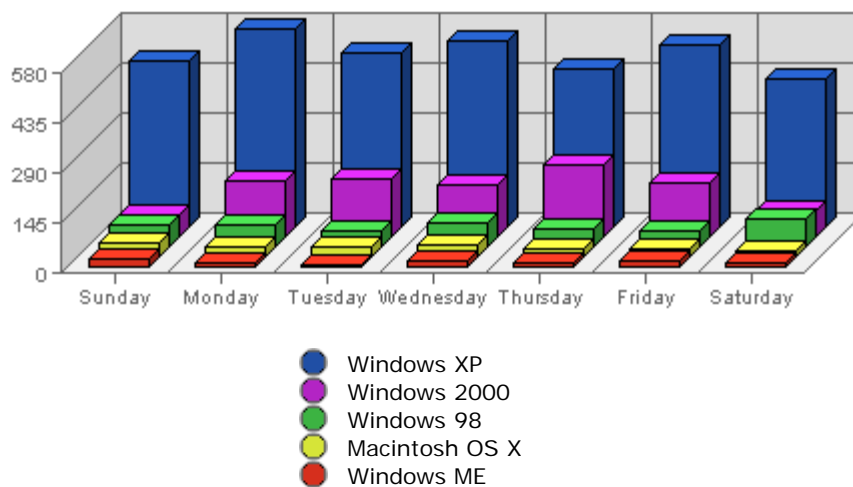

5.	search.msn.com	139	24.97	n/a ▼	4.82%
6.	www.google.com	125	33.79	n/a ▼	4.33%
7.	search.sympatico.msn.ca	118	12.71	n/a ▲	4.09%
8.	search.yahoo.com	86	34.55	n/a ▼	2.98%
9.	luxury.phototours.net	68	24.67	n/a ▼	2.36%
10.	images.google.ca	43	6.28	n/a ▲	1.49%

Summary:

- During the selected week, **162** distinct referrers are responsible for **2,884** visits.
  (Averaging **17.80** visits per referrer)
- During the previous week, **158** distinct referrers were responsible for **2,974** visits.
  (Averaging **18.82** visits per referrer)
- During the selected week there are **162** distinct referrers.
  During the previous week there were **158** distinct referrers.
  This is a change of **4 (+2.53%)** distinct referrers.
- During the selected week there are **2,884** referred visits.
  During the previous week there were **2,974** referred visits.
  This is a change of **-90 (-3.03%)** visits.
- The selected week's average (**17.80** visits per referring site) is **down** by **1.02 (-5.42%)** from last week's average (**18.82** visits per referring site).
- **12.35%** of all referrers provided more visits than the average (**17.80** visits per referrer), and **87.65%** provided less.
- Your top referrer accounts for **578** referred visits, **20.04%** of all referred visits.
- **85** referrers (**52.47%** of all referrers) referred only 1 visit.

Most Common Browser Operating Systems

	Operating System	Visits	Average	Forecasted	% of Total
1.	Windows XP	3,537	1,503.41	n/a ▲	63.59%
2.	Windows 2000	1,004	460.43	n/a ▼	18.05%
3.	Windows 98	444	344.40	n/a ▲	7.98%
4.	Macintosh OS X	217	56.36	n/a ▼	3.90%