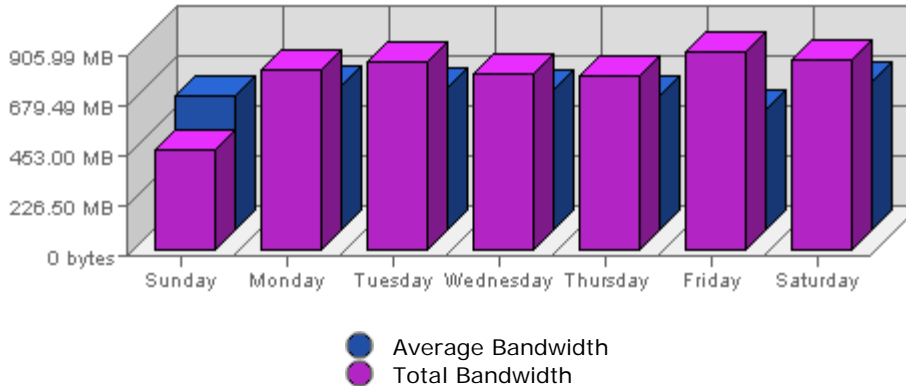

Executive Report
 For the week of January 02nd 2005
 For virtual server **LesTwarog**

Bandwidth

Date	Bandwidth	Average	Forecast	% of Total
Sun Jan 02nd, 2005	457.36 MB	610.59 MB	n/a ▲	8.33
Mon Jan 03rd, 2005	821.31 MB	656.27 MB	n/a ▲	14.96
Tue Jan 04th, 2005	860.68 MB	643.67 MB	n/a ▲	15.67
Wed Jan 05th, 2005	800.74 MB	637.58 MB	n/a ▲	14.58
Thu Jan 06th, 2005	792.55 MB	613.65 MB	n/a ▲	14.43
Fri Jan 07th, 2005	897.34 MB	549.32 MB	n/a ▲	16.34
Sat Jan 08th, 2005	860.89 MB	670.48 MB	n/a ▲	15.68

Summary:

The total amount of bandwidth transferred during the selected week is **5.36 GB**.
 The average amount of bandwidth transferred during a week is **1.17 GB**.

The smallest amount of bandwidth transferred occurred on **Sun, Jan 02nd 2005** with **457.36 MB** transferred.

The largest amount of bandwidth transferred occurred on **Fri, Jan 07th 2005** with **897.34 MB** transferred.

On average the smallest amount of bandwidth transferred occurs on **Friday** with **251.16 MB** transferred.
 On average the largest amount of bandwidth transferred occurs on **Saturday** with **312.38 MB** transferred.

The largest number of visits occurred on **Wed, Jan 05th 2005** with **1,521** visits.

On average the smallest number of visits occurs on **Sunday** with **774.73** visits.

On average the largest number of visits occurs on **Thursday** with **908.14** visits.