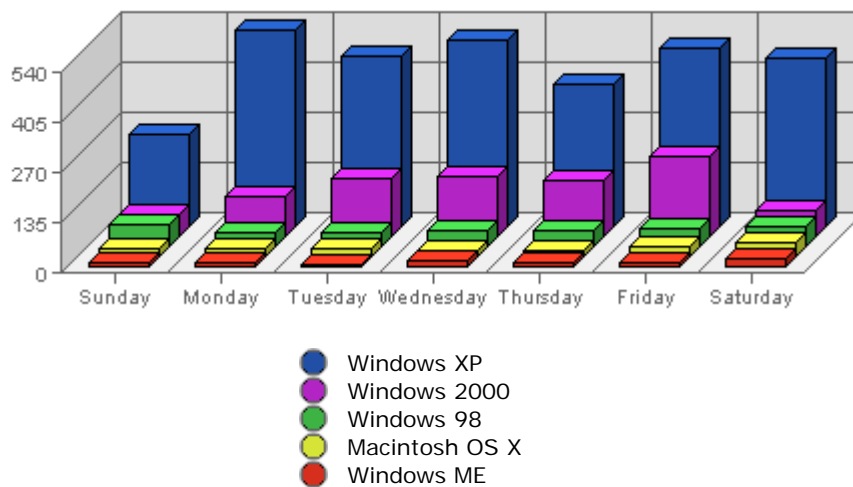

3.	www.vancouverbcrealty.com	289	78.27	n/a ▲	10.92%
4.	www.6717000.com	224	71.75	n/a ▲	8.47%
5.	www.skyscraperpage.com	146	22.88	n/a ▲	5.52%
6.	luxury.phototours.net	142	21.50	n/a ▲	5.37%
7.	www.google.com	107	30.74	n/a ▲	4.04%
8.	search.yahoo.com	70	32.69	n/a ▲	2.65%
9.	images.search.yahoo.com	54	6.31	n/a ▲	2.04%
10.	homes.canada.com	44	5.08	n/a ▲	1.66%

Summary:

- During the selected week, **157** distinct referrers are responsible for **2,646** visits. (Averaging **16.85** visits per referrer)
- During the previous week, **129** distinct referrers were responsible for **1,700** visits. (Averaging **13.18** visits per referrer)
- During the selected week there are **157** distinct referrers. During the previous week there were **129** distinct referrers. This is a change of **28 (+21.71%)** distinct referrers.
- During the selected week there are **2,646** referred visits. During the previous week there were **1,700** referred visits. This is a change of **946 (+55.65%)** visits.
- The selected week's average (**16.85** visits per referring site) is **up** by **3.67 (+27.85%)** from last week's average (**13.18** visits per referring site).
- **11.47%** of all referrers provided more visits than the average (**16.85** visits per referrer), and **88.53%** provided less.
- Your top referrer accounts for **663** referred visits, **25.06%** of all referred visits.
- **82** referrers (**52.23%** of all referrers) referred only 1 visit.

Most Common Browser Operating Systems

	Operating System	Visits	Average	Forecasted	% of Total
1.	Windows XP	3,073	1,429.46	n/a ▲	63.22%
2.	Windows 2000	939	438.36	n/a ▲	19.32%