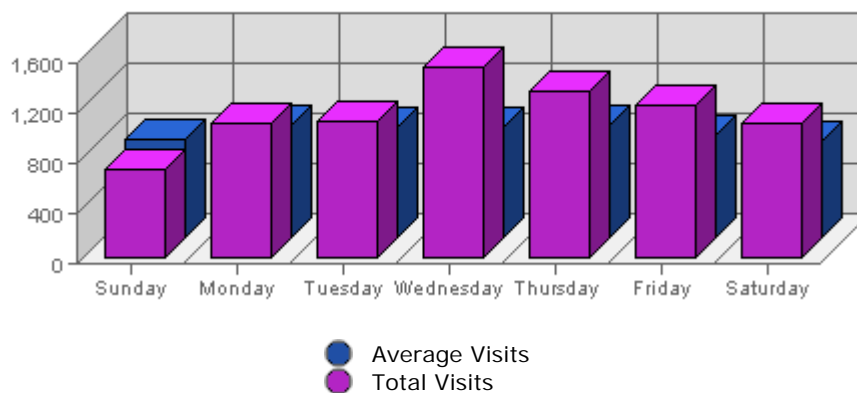

Hits

Date	Hits	Average	Forecast	% of Total
Sun Jan 02nd, 2005	34,080	34,256.00	n/a ▼	9.01
Mon Jan 03rd, 2005	63,646	42,059.00	n/a ▲	16.83
Tue Jan 04th, 2005	57,691	40,743.28	n/a ▲	15.25
Wed Jan 05th, 2005	56,934	38,914.50	n/a ▲	15.05
Thu Jan 06th, 2005	56,886	38,988.52	n/a ▲	15.04
Fri Jan 07th, 2005	56,215	34,600.52	n/a ▲	14.86
Sat Jan 08th, 2005	52,766	32,996.34	n/a ▲	13.95

Summary:

The total number of hits during the selected week is **378,218**.

The average number of hits during a week is **162,195.09**.

The smallest number of hits occurred on **Sun, Jan 02nd 2005** with **34,080** hits.

The largest number of hits occurred on **Mon, Jan 03rd 2005** with **63,646** hits.

On average the smallest number of hits occurs on **Saturday** with **33,300.49** hits.

On average the largest number of hits occurs on **Monday** with **42,391.11** hits.

Visits