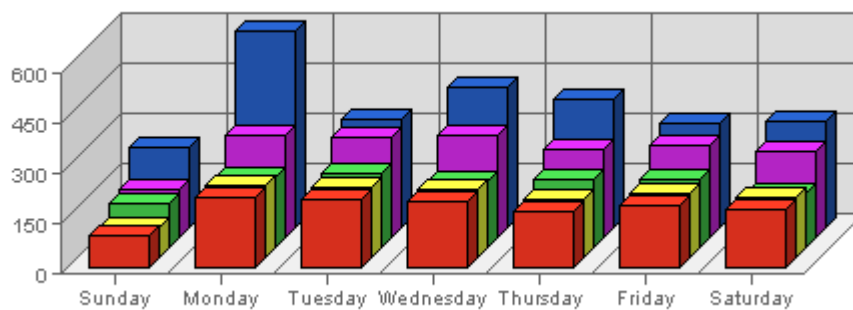

The largest number of hits occurred on **Mon, Jan 03rd 2005** with **63,646** hits.

On average the smallest number of hits occurs on **Saturday** with **33,300.49** hits.

On average the largest number of hits occurs on **Monday** with **42,391.11** hits.

Summary:

The total number of visits during the selected week is **8,049**.

The average number of visits during a week is **3,693.26**.

The smallest number of visits occurred on **Sun, Jan 02nd 2005** with **715** visits.

The largest number of visits occurred on **Wed, Jan 05th 2005** with **1,521** visits.

On average the smallest number of visits occurs on **Sunday** with **774.73** visits.

On average the largest number of visits occurs on **Thursday** with **908.14** visits.

Most Common Downloads

No Data Available for selected period

Most Common Page Views

- /index.html
- /menus/concordmenu.html
- /maps/concordpacific/index.html
- /maps/dtvanmap.html
- /frames/dtvanmapframe.html