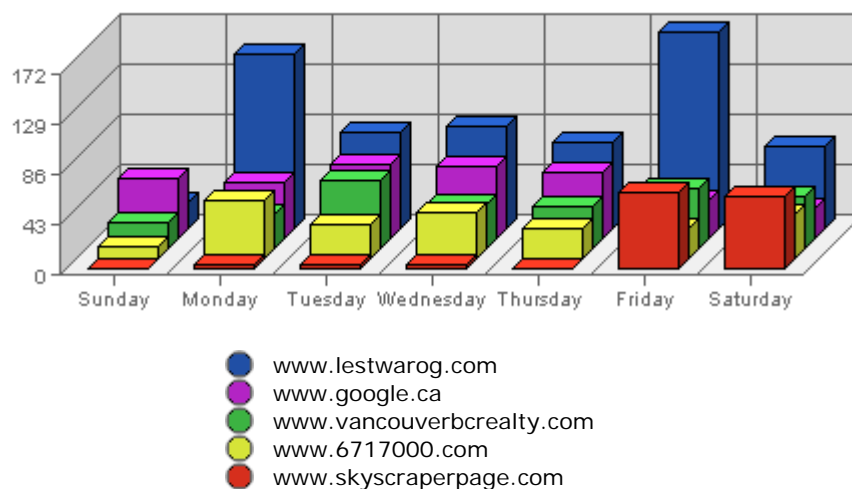

3.	/maps/concordpacific/index.html	1,345	689.88	n/a ▲	3.06%
4.	/maps/dtvanmap.html	1,282	584.72	n/a ▲	2.92%
5.	/frames/dtvanmapframe.html	1,253	578.27	n/a ▲	2.85%
6.	/frames/concordframe.html	1,047	508.34	n/a ▲	2.38%
7.	/maps/detail.asp	610	154.16	n/a ▲	1.39%
8.	/maps/coalharbour/index.html	610	374.81	n/a ▲	1.39%
9.	/frames/coalframe.html	456	272.30	n/a ▲	1.04%
10.	/menus/coalmenu.html	453	270.48	n/a ▲	1.03%

Summary:

- During the selected week, **4,160** distinct pages are responsible for **43,959** page views. (Averaging **10.57** views per page)
- During the previous week, **3,819** distinct pages were responsible for **31,253** page views. (Averaging **8.18** views per page)
- During the selected week there are **4,160** distinct pages. During the previous week there were **3,819** distinct pages. This is a change of **341 (+8.93%)** distinct pages.
- During the selected week there are **43,959** page views. During the previous week there were **31,253** page views. This is a change of **12,706 (+40.66%)** page views.
- The selected week's average (**10.57** views per page) is **up** by **2.39 (+29.22%)** from last week's average (**8.18** views per page).
- **16.23%** of all pages were viewed more than the average (**10.57** views per page), and **83.77%** were viewed less.
- Your top page accounts for **2,602** page views, **5.92%** of all page views.
- **1,565** pages (**37.62%** of all pages) recorded only 1 page view.

Most Common Referring Sites

	Referring Site	Referrals	Average	Forecasted	% of Total
1.	www.lestwarog.com	663	147.93	n/a ▲	25.06%
2.	www.google.ca	345	73.05	n/a ▲	13.04%