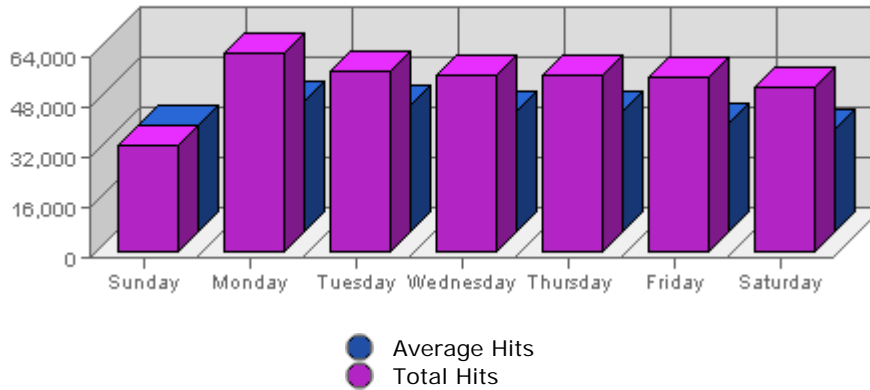

Hits

Date	Hits	Average	Forecast	% of Total
Sun Jan 02nd, 2005	34,080	34,256.00	n/a ▼	9.01
Mon Jan 03rd, 2005	63,646	42,059.00	n/a ▲	16.83
Tue Jan 04th, 2005	57,691	40,743.28	n/a ▲	15.25
Wed Jan 05th, 2005	56,934	38,914.50	n/a ▲	15.05
Thu Jan 06th, 2005	56,886	38,988.52	n/a ▲	15.04
Fri Jan 07th, 2005	56,215	34,600.52	n/a ▲	14.86
Sat Jan 08th, 2005	52,766	32,996.34	n/a ▲	13.95

Summary:

The total number of hits during the selected week is **378,218**.

The average number of hits during a week is **162,195.09**.

The smallest number of hits occurred on **Sun, Jan 02nd 2005** with **34,080** hits.

The largest number of hits occurred on **Mon, Jan 03rd 2005** with **63,646** hits.

On average the smallest number of hits occurs on **Saturday** with **33,300.49** hits.

On average the largest number of hits occurs on **Monday** with **42,391.11** hits.

Visits