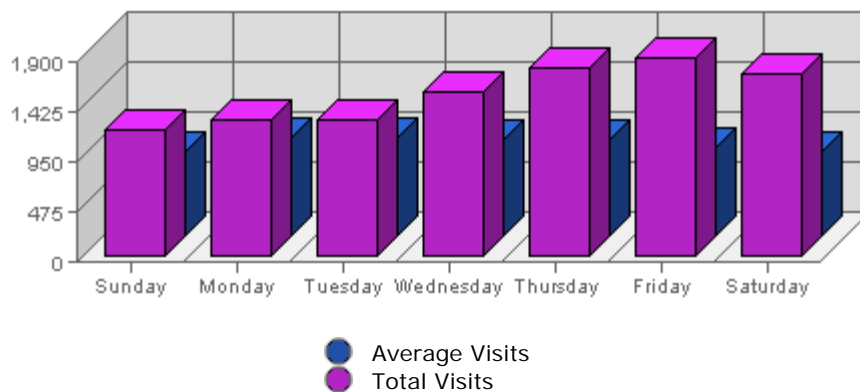

The largest amount of bandwidth transferred occurred on **Sun, Feb 06th 2005** with **1.02 GB** transferred.

On average the smallest amount of bandwidth transferred occurs on **Friday** with **300.62 MB** transferred.

On average the largest amount of bandwidth transferred occurs on **Tuesday** with **373.69 MB** transferred.

Hits

Date	Hits	Average	Forecast	% of Total
Sun Feb 06th, 2005	77,079	36,741.33	n/a ▼	14.62
Mon Feb 07th, 2005	82,429	44,878.12	n/a ▼	15.63
Tue Feb 08th, 2005	73,737	43,059.74	n/a ▼	13.98
Wed Feb 09th, 2005	82,132	40,682.04	n/a ▲	15.57
Thu Feb 10th, 2005	70,709	41,191.93	n/a ▼	13.41
Fri Feb 11th, 2005	74,673	37,137.42	n/a ▼	14.16
Sat Feb 12th, 2005	66,630	35,480.16	n/a ▲	12.63

Summary:

The total number of hits during the selected week is **527,389**.
The average number of hits during a week is **177,297.02**.

The smallest number of hits occurred on **Sat, Feb 12th 2005** with **66,630** hits.
The largest number of hits occurred on **Mon, Feb 07th 2005** with **82,429** hits.

On average the smallest number of hits occurs on **Saturday** with **35,925.16** hits.
On average the largest number of hits occurs on **Monday** with **45,414.56** hits.

Visits

Date	Visits	Average	Forecast	% of Total
Sun Feb 06th, 2005	1,209	803.71	n/a ▲	11.21
Mon Feb 07th, 2005	1,292	931.36	n/a ▲	11.98
Tue Feb 08th, 2005	1,296	932.64	n/a ▲	12.02
Wed Feb 09th, 2005	1,568	919.56	n/a ▲	14.54
Thu Feb 10th, 2005	1,802	928.89	n/a ▲	16.71
Fri Feb 11th, 2005	1,881	853.06	n/a ▲	17.45
Sat Feb 12th, 2005	1,734	803.19	n/a ▲	16.08