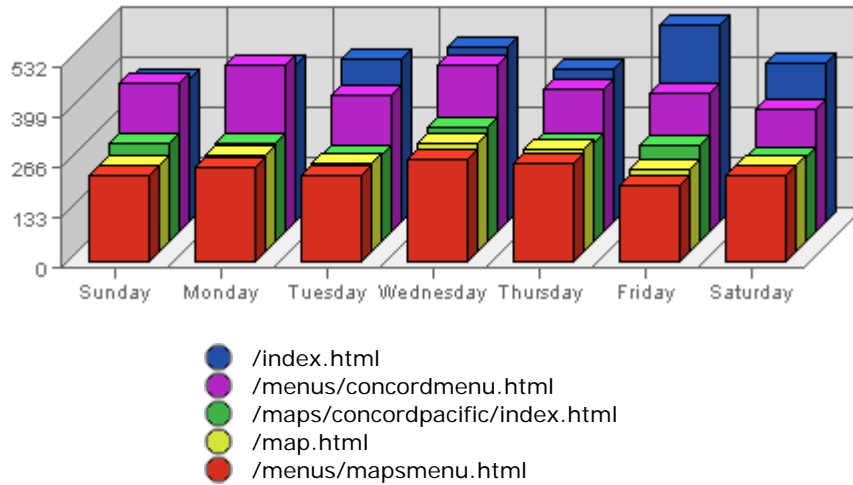

The largest number of visits occurred on **Fri, Feb 11th 2005** with **1,881** visits.

On average the smallest number of visits occurs on **Sunday** with **804.79** visits.

On average the largest number of visits occurs on **Thursday** with **941.18** visits.

Most Common Downloads

URL	Downloads	Average	Forecasted	% of Total
1. /scripts/mailto.exe	11	0.27	n/a ■	100.00%

Summary:

- During the selected week, **1** distinct file is responsible for **11** downloads. (Averaging **11.00** downloads per file)
- During the previous week, **0** distinct files were responsible for **0** downloads. (Averaging **n/a** downloads per file)
- During the selected week there is **1** distinct file. During the previous week there were **0** distinct files. This is a change of **1 (0.00%)** distinct file.
- The selected week's average (**11.00** downloads per download) is **up** by (**%**) from last week's average (**n/a** downloads per download).
- **100.00%** of all files were downloaded more than the average (**11.00** downloads per file), and **0.00%**

were downloaded less.

- Your top file accounts for downloads, **100.00%** of all downloads.
- **0** files (**0.00%** of all files) recorded only 1 download.

Most Common Page Views

URL	Hits	Average	Forecasted	% of Total
1. /index.html	3,059	1,406.64	n/a ▲	5.04%
2. /menus/concordmenu.html	2,729	928.59	n/a ▼	4.49%
3. /maps/concordpacific/index.html	1,806	734.86	n/a ▼	2.97%
4. /map.html	1,738	187.99	n/a ▲	2.86%
5. /menus/mapsmenu.html	1,685	175.93	n/a ▲	2.77%
6. /frames/concordframe.html	1,675	553.46	n/a ▼	2.76%
7. /frames/mapsframe.html	1,673	177.69	n/a ▲	2.75%
8. /maps/detail.asp	1,223	203.69	n/a ▼	2.01%
9. /maps/coalharbour/index.html	804	390.58	n/a ▲	1.32%
10. /menus/coalmenu.html	726	286.87	n/a ▲	1.20%