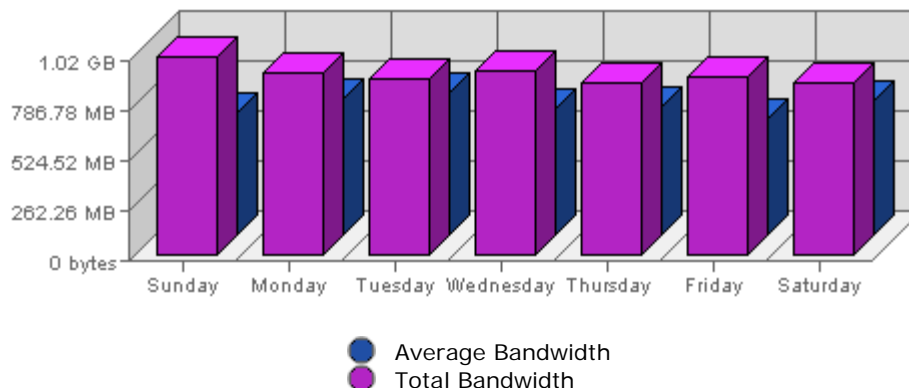

Executive Report
 For the week of February 06th 2005
 For virtual server **LesTwarog**

Bandwidth

Date	Bandwidth	Average	Forecast	% of Total
Sun Feb 06th, 2005	1.02 GB	643.31 MB	n/a ▼	15.74
Mon Feb 07th, 2005	964.52 MB	718.32 MB	n/a ▼	14.49
Tue Feb 08th, 2005	924.99 MB	753.14 MB	n/a ▼	13.89
Wed Feb 09th, 2005	969.38 MB	669.05 MB	n/a ▲	14.56
Thu Feb 10th, 2005	911.76 MB	674.97 MB	n/a ▼	13.69
Fri Feb 11th, 2005	935.36 MB	609.10 MB	n/a ▼	14.05
Sat Feb 12th, 2005	904.62 MB	711.94 MB	n/a ▲	13.59

Summary:

The total amount of bandwidth transferred during the selected week is **6.50 GB**.

The average amount of bandwidth transferred during a week is **1.43 GB**.

The smallest amount of bandwidth transferred occurred on **Sat, Feb 12th 2005** with **904.62 MB** transferred.

The largest amount of bandwidth transferred occurred on **Sun, Feb 06th 2005** with **1.02 GB** transferred.

On average the smallest amount of bandwidth transferred occurs on **Friday** with **300.62 MB** transferred.

On average the largest amount of bandwidth transferred occurs on **Tuesday** with **373.69 MB** transferred.

Hits

Date	Hits	Average	Forecast	% of Total
Sun Feb 06th, 2005	77,079	36,741.33	n/a ▼	14.62
Mon Feb 07th, 2005	82,429	44,878.12	n/a ▼	15.63
Tue Feb 08th, 2005	73,737	43,059.74	n/a ▼	13.98
Wed Feb 09th, 2005	82,132	40,682.04	n/a ▲	15.57
Thu Feb 10th, 2005	70,709	41,191.93	n/a ▼	13.41
Fri Feb 11th, 2005	74,673	37,137.42	n/a ▼	14.16
Sat Feb 12th, 2005	66,630	35,480.16	n/a ▲	12.63