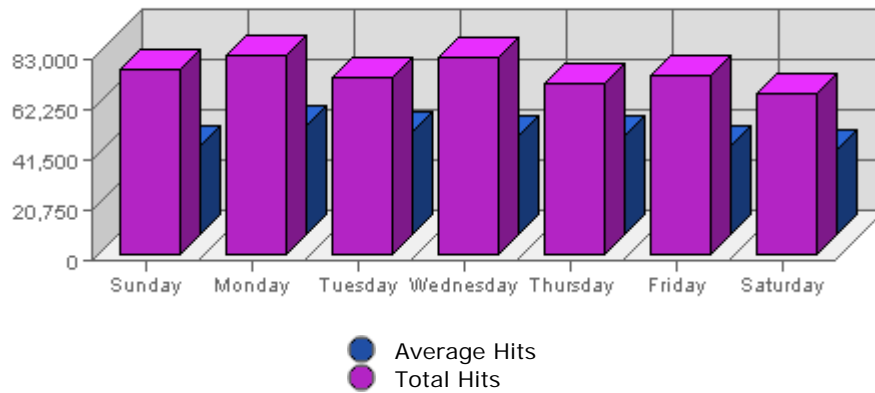

Summary:

The total amount of bandwidth transferred during the selected week is **6.50 GB**.

The average amount of bandwidth transferred during a week is **1.43 GB**.

The smallest amount of bandwidth transferred occurred on **Sat, Feb 12th 2005** with **904.62 MB** transferred.

The largest amount of bandwidth transferred occurred on **Sun, Feb 06th 2005** with **1.02 GB** transferred.

On average the smallest amount of bandwidth transferred occurs on **Friday** with **300.62 MB** transferred.

On average the largest amount of bandwidth transferred occurs on **Tuesday** with **373.69 MB** transferred.

Hits

Date	Hits	Average	Forecast	% of Total
Sun Feb 06th, 2005	77,079	36,741.33	n/a ▼	14.62
Mon Feb 07th, 2005	82,429	44,878.12	n/a ▼	15.63
Tue Feb 08th, 2005	73,737	43,059.74	n/a ▼	13.98
Wed Feb 09th, 2005	82,132	40,682.04	n/a ▲	15.57
Thu Feb 10th, 2005	70,709	41,191.93	n/a ▼	13.41
Fri Feb 11th, 2005	74,673	37,137.42	n/a ▼	14.16
Sat Feb 12th, 2005	66,630	35,480.16	n/a ▲	12.63

Summary:

The total number of hits during the selected week is **527,389**.
The average number of hits during a week is **177,297.02**.

The smallest number of hits occurred on **Sat, Feb 12th 2005** with **66,630** hits.
The largest number of hits occurred on **Mon, Feb 07th 2005** with **82,429** hits.