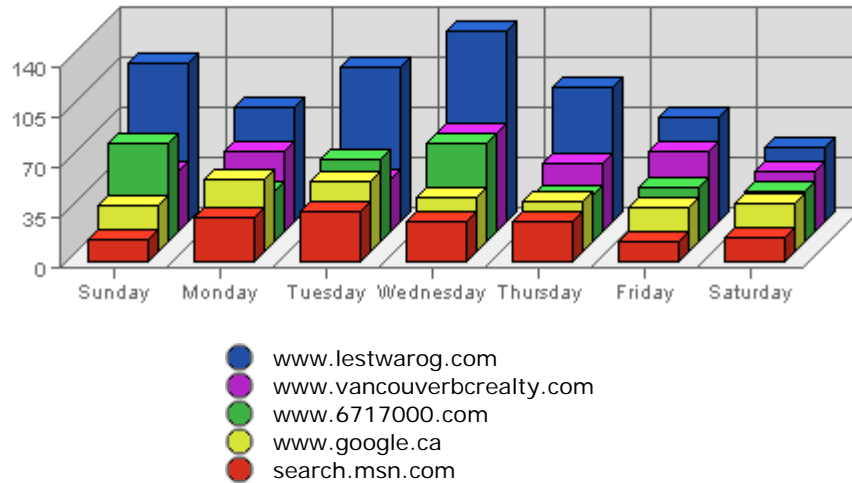

viewed less.

- Your top page accounts for **3,059** page views, **5.04%** of all page views.
- **1,785** pages (**35.48%** of all pages) recorded only 1 page view.

Most Common Referring Sites

	Referring Site	Referrals	Average	Forecasted	% of Total
1.	www.lestwarog.com	654	172.93	n/a ▲	24.11%
2.	www.vancouverbcrealty.com	351	88.07	n/a ▲	12.94%
3.	www.6717000.com	338	82.51	n/a ▲	12.46%
4.	www.google.ca	272	84.69	n/a ▼	10.03%
5.	search.msn.com	173	26.31	n/a ▲	6.38%
6.	www.google.com	99	34.38	n/a ▼	3.65%
7.	search.yahoo.com	85	35.01	n/a ▼	3.13%
8.	search.sympatico.msn.ca	46	13.01	n/a ▼	1.70%
9.	ca.search.yahoo.com	45	17.20	n/a ▲	1.66%
10.	www.mls.ca	43	6.60	n/a ▲	1.59%

Summary:

- During the selected week, **148** distinct referrers are responsible for **2,712** visits. (Averaging **18.32** visits per referrer)
- During the previous week, **162** distinct referrers were responsible for **2,884** visits. (Averaging **17.80** visits per referrer)
- During the selected week there are **148** distinct referrers. During the previous week there were **162** distinct referrers. This is a change of **-14 (-8.64%)** distinct referrers.
- During the selected week there are **2,712** referred visits. During the previous week there were **2,884** referred visits. This is a change of **-172 (-5.96%)** visits.
- The selected week's average (**18.32** visits per referring site) is **up** by **0.52 (+2.92%)** from last week's average (**17.80** visits per referring site).
- **13.51%** of all referrers provided more visits than the average (**18.32** visits per referrer), and **86.49%**