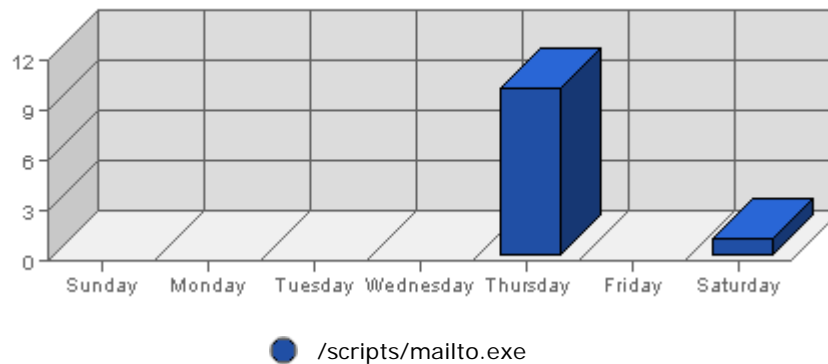

Date	Visits	Average	Forecast	% of Total
Sun Feb 06th, 2005	1,209	803.71	n/a ▲	11.21
Mon Feb 07th, 2005	1,292	931.36	n/a ▲	11.98
Tue Feb 08th, 2005	1,296	932.64	n/a ▲	12.02
Wed Feb 09th, 2005	1,568	919.56	n/a ▲	14.54
Thu Feb 10th, 2005	1,802	928.89	n/a ▲	16.71
Fri Feb 11th, 2005	1,881	853.06	n/a ▲	17.45
Sat Feb 12th, 2005	1,734	803.19	n/a ▲	16.08

Summary:

The total number of visits during the selected week is **10,782**.

The average number of visits during a week is **3,920.94**.

The smallest number of visits occurred on **Sun, Feb 06th 2005** with **1,209** visits.

The largest number of visits occurred on **Fri, Feb 11th 2005** with **1,881** visits.

On average the smallest number of visits occurs on **Sunday** with **804.79** visits.

On average the largest number of visits occurs on **Thursday** with **941.18** visits.

Most Common Downloads

URL	Downloads	Average	Forecasted	% of Total
1. /scripts/mailto.exe	11	0.27	n/a ■	100.00%

Summary:

- During the selected week, **1** distinct file is responsible for **11** downloads. (Averaging **11.00** downloads per file)
- During the previous week, **0** distinct files were responsible for **0** downloads. (Averaging **n/a** downloads per file)
- During the selected week there is **1** distinct file. During the previous week there were **0** distinct files. This is a change of **1 (0.00%)** distinct file.
- The selected week's average (**11.00** downloads per download) is **up** by (**%**) from last week's average (**n/a** downloads per download).
- **100.00%** of all files were downloaded more than the average (**11.00** downloads per file), and **0.00%**