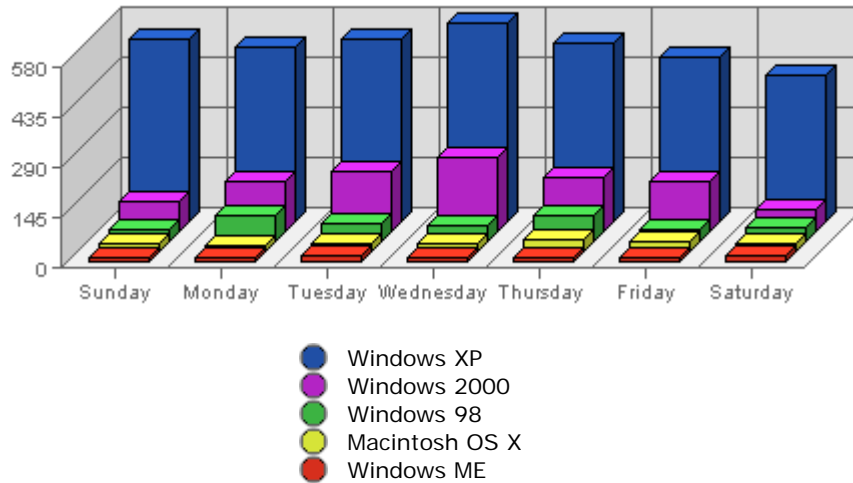

provided less.

- Your top referrer accounts for **654** referred visits, **24.11%** of all referred visits.
- **78** referrers (**52.70%** of all referrers) referred only 1 visit.

Most Common Browser Operating Systems

	Operating System	Visits	Average	Forecasted	% of Total
1.	Windows XP	3,578	1,522.10	n/a ▲	64.46%
2.	Windows 2000	1,002	465.31	n/a ▼	18.05%
3.	Windows 98	380	344.72	n/a ▼	6.85%
4.	Macintosh OS X	189	57.56	n/a ▼	3.40%
5.	Windows ME	119	117.77	n/a ■	2.14%
6.	Macintosh PPC	91	52.13	n/a ▲	1.64%
7.	Windows 2003	71	7.62	n/a ▲	1.28%
8.	Linux	46	43.58	n/a ▼	0.83%
9.	Windows 95	36	25.67	n/a ▲	0.65%
10.	Windows NT	33	38.30	n/a ▼	0.59%

Summary:

- During the selected week, **13** distinct browser operating systems are seen in **5,551** visits. (Averaging **427.00** visits per browser operating system)
- During the previous week, **12** distinct browser operating systems were seen in **5,562** visits. (Averaging **463.50** visits per browser operating system)
- During the selected week there are visits from **13** distinct browser operating systems. During the previous week there were visits from **12** distinct browser operating systems. This is a change of **1 (+8.33%)** distinct browser operating system.
- During the selected week there are **5,551** visits with identifiable browser operating systems. During the previous week there were **5,562** visits with identifiable browser operating systems. This is a change of **-11 (-0.20%)** visits.
- The selected week's average (**427.00** visits per browser operating system) is **down by 36.50 (-7.87%)** from last week's average (**463.50** visits per browser operating system).
- **15.38%** of all browser operating systems are present in more than the average (**427.00** visits per