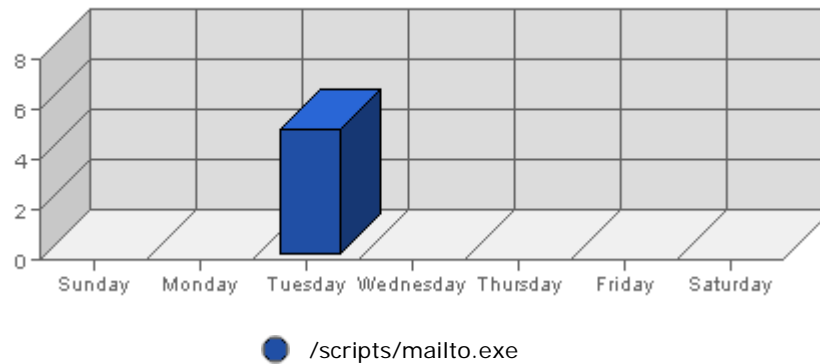

Date	Visits	Average	Forecast	% of Total
Sun Feb 27th, 2005	1,488	843.90	n/a ▼	13.11
Mon Feb 28th, 2005	1,611	964.74	n/a ▼	14.20
Tue Mar 01st, 2005	1,480	963.82	n/a ▼	13.04
Wed Mar 02nd, 2005	1,732	947.65	n/a ▼	15.26
Thu Mar 03rd, 2005	1,518	957.16	n/a ▲	13.38
Fri Mar 04th, 2005	1,769	883.11	n/a ▲	15.59
Sat Mar 05th, 2005	1,751	839.92	n/a ▲	15.43

Summary:

The total number of visits during the selected week is **11,349**.

The average number of visits during a week is **4,127.47**.

The smallest number of visits occurred on **Tue, Mar 01st 2005** with **1,480** visits.

The largest number of visits occurred on **Fri, Mar 04th 2005** with **1,769** visits.

On average the smallest number of visits occurs on **Sunday** with **841.24** visits.

On average the largest number of visits occurs on **Monday** with **973.59** visits.

Most Common Downloads

URL	Downloads	Average	Forecasted	% of Total
1. /scripts/mailto.exe	5	0.32	n/a ▲	100.00%

Summary:

- During the selected week, **1** distinct file is responsible for **5** downloads.
  (Averaging **5.00** downloads per file)
- During the previous week, **1** distinct file was responsible for **1** download.
  (Averaging **1.00** download per file)
- During the selected week there is **1** distinct file.
  During the previous week there was **1** distinct file.
  This is a change of **0 (0.00%)** distinct files.
- The selected week's average (**5.00** downloads per download) is **up** by **(+400.00%)** from last week's average (**1.00** download per download).