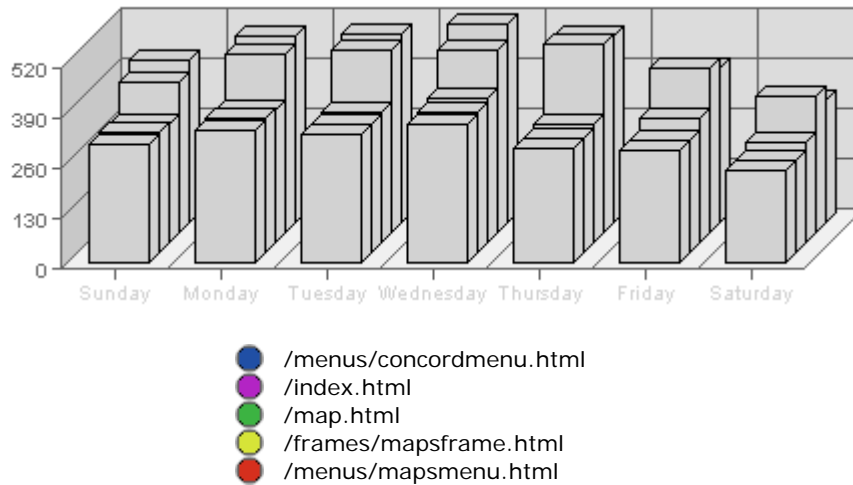

- **100.00%** of all files were downloaded more than the average (**5.00** downloads per file), and **0.00%** were downloaded less.
- Your top file accounts for downloads, **100.00%** of all downloads.
- **0** files (**0.00%** of all files) recorded only 1 download.

Most Common Page Views

URL	Hits	Average	Forecasted	% of Total
1. /menus/concordmenu.html	3,128	982.91	n/a ▲	4.32%
2. /index.html	3,087	1,459.46	n/a ▲	4.26%
3. /map.html	2,270	237.88	n/a ▲	3.13%
4. /frames/mapsframe.html	2,201	226.22	n/a ▲	3.04%
5. /menus/mapsmenu.html	2,191	224.58	n/a ▲	3.03%
6. /maps/concordpacific/index.html	2,175	768.78	n/a ▲	3.00%
7. /frames/concordframe.html	1,943	587.43	n/a ▼	2.68%
8. /maps/coalharbour/index.html	1,324	409.69	n/a ▲	1.83%
9. /frames/coalframe.html	1,231	307.47	n/a ▲	1.70%
10. /menus/coalmenu.html	1,219	305.74	n/a ▲	1.68%

Summary:

- During the selected week, **4,866** distinct pages are responsible for **72,422** page views. (Averaging **14.88** views per page)
- During the previous week, **4,925** distinct pages were responsible for **71,705** page views. (Averaging **14.56** views per page)
- During the selected week there are **4,866** distinct pages. During the previous week there were **4,925** distinct pages. This is a change of **-59 (-1.20%)** distinct pages.
- During the selected week there are **72,422** page views. During the previous week there were **71,705** page views. This is a change of **717 (+1.00%)** page views.
- The selected week's average (**14.88** views per page) is **up** by **0.32 (+2.20%)** from last week's average (**14.56** views per page).