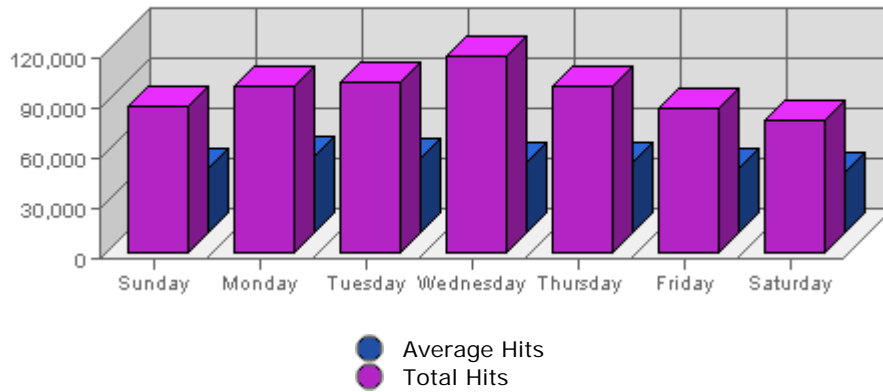

Hits

Date	Hits	Average	Forecast	% of Total
Sun Feb 27th, 2005	87,703	38,789.47	n/a ▼	12.98
Mon Feb 28th, 2005	99,664	46,731.90	n/a ▲	14.75
Tue Mar 01st, 2005	102,869	44,976.48	n/a ▼	15.22
Wed Mar 02nd, 2005	118,604	42,743.64	n/a ▲	17.55
Thu Mar 03rd, 2005	100,069	42,989.78	n/a ▼	14.81
Fri Mar 04th, 2005	86,775	38,645.72	n/a ▲	12.84
Sat Mar 05th, 2005	80,130	37,172.89	n/a ▼	11.86

Summary:

The total number of hits during the selected week is **675,814**.
The average number of hits during a week is **188,303.86**.

The smallest number of hits occurred on **Sat, Mar 05th 2005** with **80,130** hits.
The largest number of hits occurred on **Wed, Mar 02nd 2005** with **118,604** hits.

On average the smallest number of hits occurs on **Saturday** with **37,761.34** hits.
On average the largest number of hits occurs on **Monday** with **47,457.00** hits.

Visits