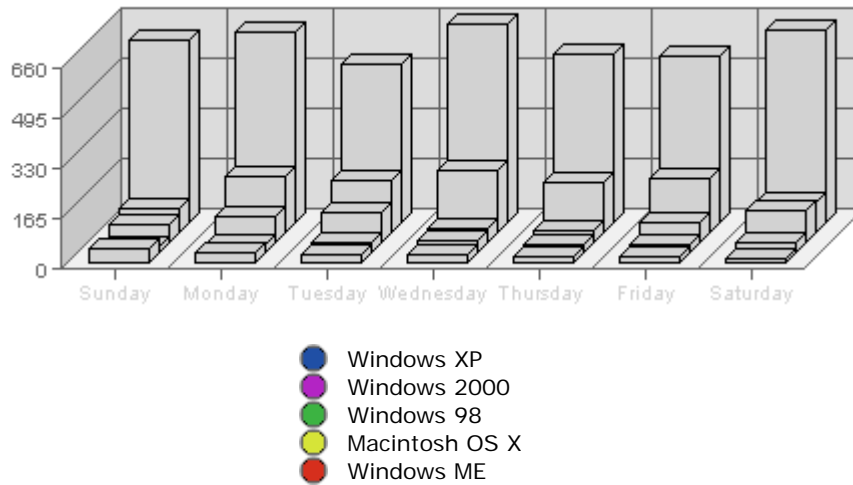

- **10.56%** of all referrers provided more visits than the average (**18.13** visits per referrer), and **89.44%** provided less.
- Your top referrer accounts for **709** referred visits, **21.73%** of all referred visits.
- **90** referrers (**50.00%** of all referrers) referred only 1 visit.

Most Common Browser Operating Systems

	Operating System	Visits	Average	Forecasted	% of Total
1.	Windows XP	4,158	1,588.67	n/a ▲	63.73%
2.	Windows 2000	1,097	480.86	n/a ▼	16.81%
3.	Windows 98	530	347.33	n/a ▲	8.12%
4.	Macintosh OS X	228	61.44	n/a ▲	3.49%
5.	Windows ME	205	118.59	n/a ▲	3.14%
6.	Macintosh PPC	82	53.26	n/a ▼	1.26%
7.	Windows NT	70	38.68	n/a ▲	1.07%
8.	Windows 2003	59	8.92	n/a ▲	0.90%
9.	Linux	54	43.94	n/a ▼	0.83%
10.	Windows 95	36	26.34	n/a ▼	0.55%

Summary:

- During the selected week, **14** distinct browser operating systems are seen in **6,524** visits. (Averaging **466.00** visits per browser operating system)
- During the previous week, **12** distinct browser operating systems were seen in **6,323** visits. (Averaging **526.92** visits per browser operating system)
- During the selected week there are visits from **14** distinct browser operating systems. During the previous week there were visits from **12** distinct browser operating systems. This is a change of **2 (+16.67%)** distinct browser operating systems.
- During the selected week there are **6,524** visits with identifiable browser operating systems. During the previous week there were **6,323** visits with identifiable browser operating systems. This is a change of **201 (+3.18%)** visits.
- The selected week's average (**466.00** visits per browser operating system) is **down** by **60.92 (-11.56%)** from last week's average (**526.92** visits per browser operating system).