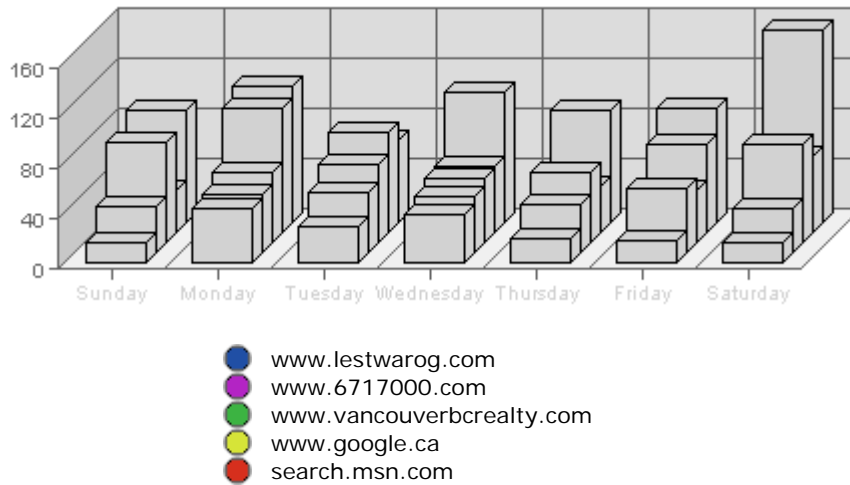

- **15.68%** of all pages were viewed more than the average (**14.88** views per page), and **84.32%** were viewed less.
- Your top page accounts for **3,128** page views, **4.32%** of all page views.
- **1,599** pages (**32.86%** of all pages) recorded only 1 page view.

Most Common Referring Sites

	Referring Site	Referrals	Average	Forecasted	% of Total
1.	www.lestwarog.com	709	186.66	n/a ▼	21.73%
2.	www.6717000.com	440	91.28	n/a ▲	13.48%
3.	www.vancouverbcrealty.com	429	94.69	n/a ▲	13.15%
4.	www.google.ca	306	89.26	n/a ▲	9.38%
5.	search.msn.com	184	30.34	n/a ▼	5.64%
6.	vancouver.craigslist.org	151	1.32	n/a ■	4.63%
7.	www.google.com	112	36.50	n/a ▼	3.43%
8.	search.yahoo.com	111	36.89	n/a ▲	3.40%
9.	search.sympatico.msn.ca	74	14.45	n/a ▲	2.27%
10.	ca.search.yahoo.com	57	18.19	n/a ▲	1.75%

Summary:

- During the selected week, **180** distinct referrers are responsible for **3,263** visits. (Averaging **18.13** visits per referrer)
- During the previous week, **176** distinct referrers were responsible for **2,999** visits. (Averaging **17.04** visits per referrer)
- During the selected week there are **180** distinct referrers. During the previous week there were **176** distinct referrers. This is a change of **4 (+2.27%)** distinct referrers.
- During the selected week there are **3,263** referred visits. During the previous week there were **2,999** referred visits. This is a change of **264 (+8.80%)** visits.
- The selected week's average (**18.13** visits per referring site) is **up** by **1.09 (+6.40%)** from last week's average (**17.04** visits per referring site).