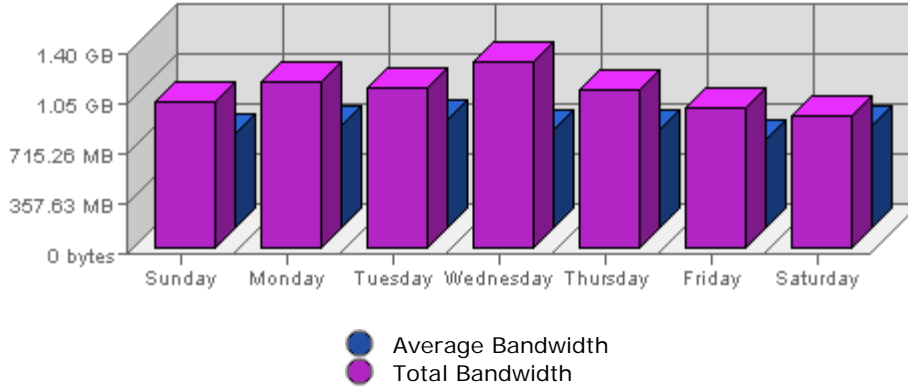

Executive Report
 For the week of February 27th 2005
 For virtual server **LesTwarog**

Bandwidth

Date	Bandwidth	Average	Forecast	% of Total
Sun Feb 27th, 2005	1.03 GB	680.13 MB	n/a ▼	13.47
Mon Feb 28th, 2005	1.16 GB	743.64 MB	n/a ▲	15.18
Tue Mar 01st, 2005	1.13 GB	778.86 MB	n/a ▼	14.72
Wed Mar 02nd, 2005	1.30 GB	701.68 MB	n/a ▲	17.04
Thu Mar 03rd, 2005	1.12 GB	702.00 MB	n/a ▲	14.58
Fri Mar 04th, 2005	1009.51 MB	633.25 MB	n/a ▲	12.88
Sat Mar 05th, 2005	950.01 MB	734.34 MB	n/a ▼	12.12

Summary:

The total amount of bandwidth transferred during the selected week is **7.65 GB**.
 The average amount of bandwidth transferred during a week is **1.58 GB**.

The smallest amount of bandwidth transferred occurred on **Sat, Mar 05th 2005** with **950.01 MB** transferred.

The largest amount of bandwidth transferred occurred on **Wed, Mar 02nd 2005** with **1.30 GB** transferred.

On average the smallest amount of bandwidth transferred occurs on **Friday** with **325.86 MB** transferred.
 On average the largest amount of bandwidth transferred occurs on **Tuesday** with **405.02 MB** transferred.

Summary:

The total number of hits during the selected week is **675,814**.
 The average number of hits during a week is **188,303.86**.

The smallest number of hits occurred on **Sat, Mar 05th 2005** with **80,130** hits.
 The largest number of hits occurred on **Wed, Mar 02nd 2005** with **118,604** hits.