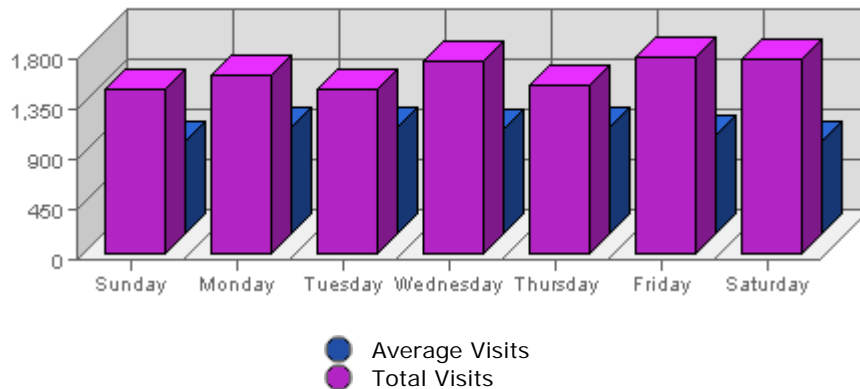

The largest amount of bandwidth transferred occurred on **Wed, Mar 02nd 2005** with **1.30 GB** transferred.

On average the smallest amount of bandwidth transferred occurs on **Friday** with **325.86 MB** transferred.
 On average the largest amount of bandwidth transferred occurs on **Tuesday** with **405.02 MB** transferred.

Hits

Date	Hits	Average	Forecast	% of Total
Sun Feb 27th, 2005	87,703	38,789.47	n/a ▼	12.98
Mon Feb 28th, 2005	99,664	46,731.90	n/a ▲	14.75
Tue Mar 01st, 2005	102,869	44,976.48	n/a ▼	15.22
Wed Mar 02nd, 2005	118,604	42,743.64	n/a ▲	17.55
Thu Mar 03rd, 2005	100,069	42,989.78	n/a ▼	14.81
Fri Mar 04th, 2005	86,775	38,645.72	n/a ▲	12.84
Sat Mar 05th, 2005	80,130	37,172.89	n/a ▼	11.86

Summary:

The total number of hits during the selected week is **675,814**.
 The average number of hits during a week is **188,303.86**.

The smallest number of hits occurred on **Sat, Mar 05th 2005** with **80,130** hits.
 The largest number of hits occurred on **Wed, Mar 02nd 2005** with **118,604** hits.

On average the smallest number of hits occurs on **Saturday** with **37,761.34** hits.
 On average the largest number of hits occurs on **Monday** with **47,457.00** hits.

Visits

Date	Visits	Average	Forecast	% of Total
Sun Feb 27th, 2005	1,488	843.90	n/a ▼	13.11
Mon Feb 28th, 2005	1,611	964.74	n/a ▼	14.20
Tue Mar 01st, 2005	1,480	963.82	n/a ▼	13.04
Wed Mar 02nd, 2005	1,732	947.65	n/a ▼	15.26
Thu Mar 03rd, 2005	1,518	957.16	n/a ▲	13.38
Fri Mar 04th, 2005	1,769	883.11	n/a ▲	15.59
Sat Mar 05th, 2005	1,751	839.92	n/a ▲	15.43