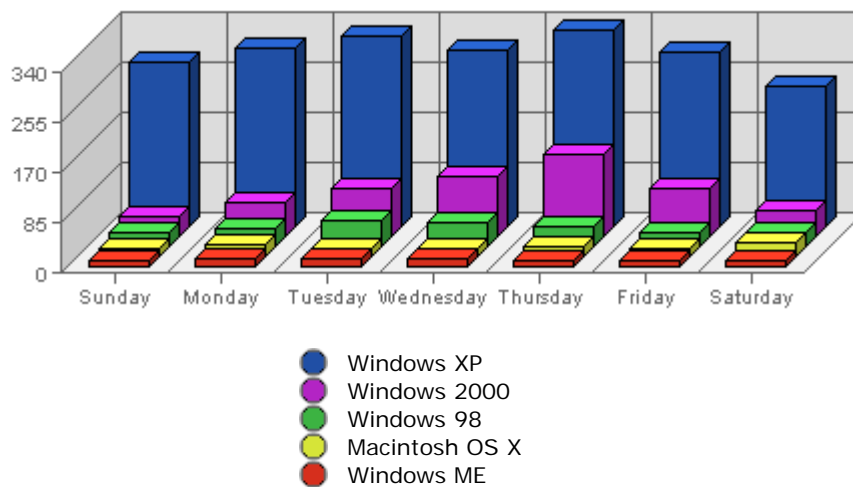

3.	www.vancouverbcrealty.com	202	76.27	n/a ▲	11.88%
4.	www.6717000.com	178	70.30	n/a ▲	10.47%
5.	luxury.phototours.net	105	20.35	n/a ▲	6.18%
6.	www.google.com	86	30.01	n/a ▲	5.06%
7.	search.yahoo.com	44	32.33	n/a ▲	2.59%
8.	ca.search.yahoo.com	36	15.58	n/a ▲	2.12%
9.	images.search.yahoo.com	35	5.86	n/a ▲	2.06%
10.	www.mls.ca	27	5.03	n/a ■	1.59%

Summary:

- During the selected week, **129** distinct referrers are responsible for **1,700** visits. (Averaging **13.18** visits per referrer)
- During the previous week, **129** distinct referrers were responsible for **1,520** visits. (Averaging **11.78** visits per referrer)
- During the selected week there are **129** distinct referrers. During the previous week there were **129** distinct referrers. This is a change of **(0.00%)** distinct referrers.
- During the selected week there are **1,700** referred visits. During the previous week there were **1,520** referred visits. This is a change of **180 (+11.84%)** visits.
- The selected week's average (**13.18** visits per referring site) is **up** by **1.40 (+11.88%)** from last week's average (**11.78** visits per referring site).
- **13.95%** of all referrers provided more visits than the average (**13.18** visits per referrer), and **86.05%** provided less.
- Your top referrer accounts for **362** referred visits, **21.29%** of all referred visits.
- **67** referrers (**51.94%** of all referrers) referred only 1 visit.

Most Common Browser Operating Systems

	Operating System	Visits	Average	Forecasted	% of Total
1.	Windows XP	2,081	1,413.81	n/a ▲	63.62%
2.	Windows 2000	552	433.59	n/a ▼	16.88%