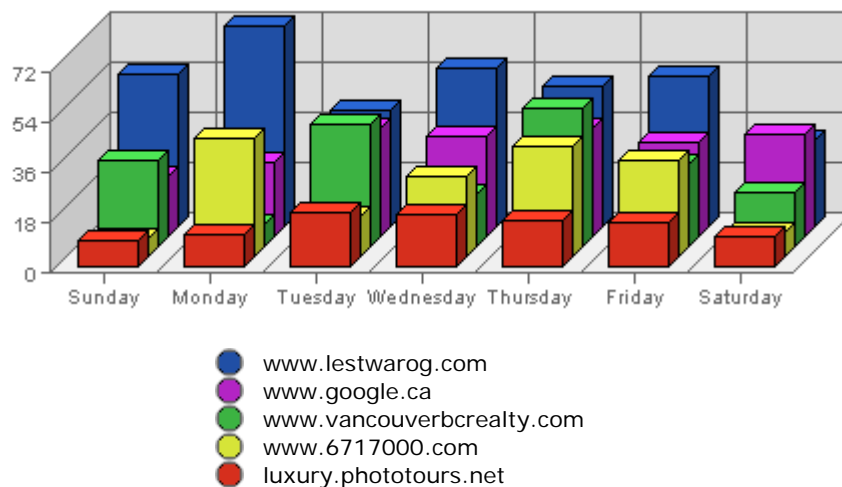

3.	/maps/concordpacific/index.html	948	683.64	n/a ▼	3.03%
4.	/frames/dtvanmapframe.html	794	571.85	n/a ▼	2.54%
5.	/maps/dtvanmap.html	788	578.08	n/a ▼	2.52%
6.	/frames/concordframe.html	722	503.21	n/a ▼	2.31%
7.	/maps/detail.asp	459	149.82	n/a ▼	1.47%
8.	/maps/coalharbour/index.html	454	372.57	n/a ▲	1.45%
9.	/forsale.html	338	240.29	n/a ▲	1.08%
10.	/frames/forsale.html	337	239.70	n/a ▲	1.08%

Summary:

- During the selected week, **3,819** distinct pages are responsible for **31,253** page views. (Averaging **8.18** views per page)
- During the previous week, **4,228** distinct pages were responsible for **36,231** page views. (Averaging **8.57** views per page)
- During the selected week there are **3,819** distinct pages. During the previous week there were **4,228** distinct pages. This is a change of **-409 (-9.67%)** distinct pages.
- During the selected week there are **31,253** page views. During the previous week there were **36,231** page views. This is a change of **-4,978 (-13.74%)** page views.
- The selected week's average (**8.18** views per page) is **down** by **0.39 (-4.55%)** from last week's average (**8.57** views per page).
- **15.97%** of all pages were viewed more than the average (**8.18** views per page), and **84.03%** were viewed less.
- Your top page accounts for **1,785** page views, **5.71%** of all page views.
- **1,622** pages (**42.47%** of all pages) recorded only 1 page view.

Most Common Referring Sites

	Referring Site	Referrals	Average	Forecasted	% of Total
1.	www.lestwarog.com	362	143.03	n/a ▲	21.29%
2.	www.google.ca	234	70.46	n/a ▲	13.76%