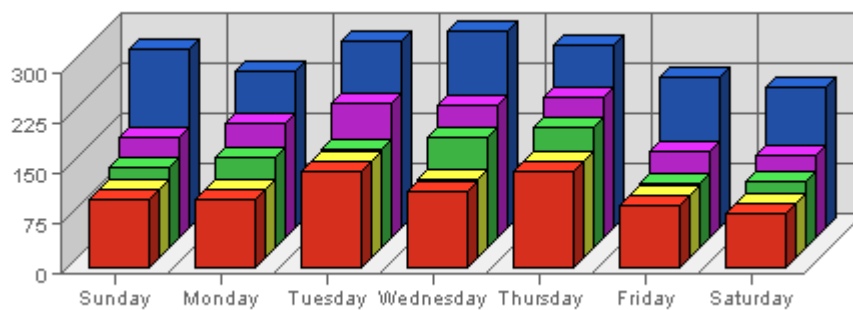

Date	Visits	Average	Forecast	% of Total
Sun Dec 26th, 2004	1,067	781.75	n/a ▲	17.28
Mon Dec 27th, 2004	968	898.17	n/a ▲	15.68
Tue Dec 28th, 2004	910	894.83	n/a ▲	14.74
Wed Dec 29th, 2004	883	886.31	n/a ▲	14.30
Thu Dec 30th, 2004	915	901.41	n/a ▲	14.82
Fri Dec 31st, 2004	791	828.69	n/a ▲	12.81
Sat Jan 01st, 2005	641	783.30	n/a ▼	10.38

Summary:

The total number of visits during the selected week is **6,175**.

The average number of visits during a week is **3,669.39**.

The smallest number of visits occurred on **Sat, Jan 01st 2005** with **641** visits.

The largest number of visits occurred on **Sun, Dec 26th 2004** with **1,067** visits.

On average the smallest number of visits occurs on **Sunday** with **775.42** visits.

On average the largest number of visits occurs on **Thursday** with **901.62** visits.

Most Common Downloads

No Data Available for selected period

Most Common Page Views

- /index.html
- /menus/concordmenu.html
- /maps/concordpacific/index.html
- /frames/dtvanmapframe.html
- /maps/dtvanmap.html

URL	Hits	Average	Forecasted	% of Total
1. /index.html	1,785	1,331.74	n/a ▼	5.71%
2. /menus/concordmenu.html	1,193	845.71	n/a ▼	3.82%