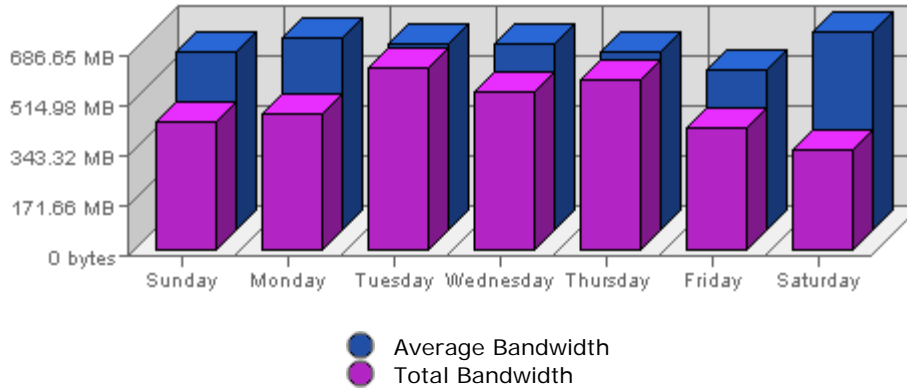

Executive Report
For the week of December 26th 2004
For virtual server **LesTwarog**

Bandwidth

Date	Bandwidth	Average	Forecast	% of Total
Sun Dec 26th, 2004	440.79 MB	616.88 MB	n/a ▼	12.82
Mon Dec 27th, 2004	467.55 MB	663.26 MB	n/a ▼	13.60
Tue Dec 28th, 2004	629.04 MB	644.19 MB	n/a ▲	18.29
Wed Dec 29th, 2004	548.07 MB	640.78 MB	n/a ▼	15.94
Thu Dec 30th, 2004	584.25 MB	614.70 MB	n/a ▼	16.99
Fri Dec 31st, 2004	420.14 MB	553.94 MB	n/a ▲	12.22
Sat Jan 01st, 2005	349.11 MB	681.96 MB	n/a ▼	10.15

Summary:

The total amount of bandwidth transferred during the selected week is **3.36 GB**.

The average amount of bandwidth transferred during a week is **1.15 GB**.

The smallest amount of bandwidth transferred occurred on **Sat, Jan 01st 2005** with **349.11 MB** transferred.

The largest amount of bandwidth transferred occurred on **Tue, Dec 28th 2004** with **629.04 MB** transferred.

On average the smallest amount of bandwidth transferred occurs on **Friday** with **241.37 MB** transferred.

On average the largest amount of bandwidth transferred occurs on **Saturday** with **303.81 MB** transferred.