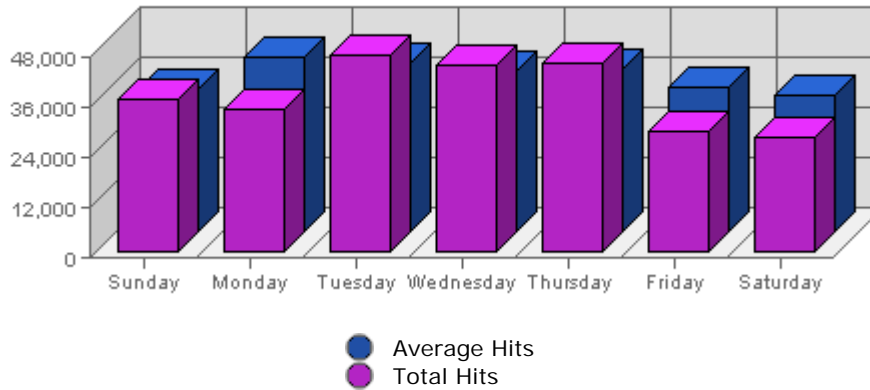

Hits

Date	Hits	Average	Forecast	% of Total
Sun Dec 26th, 2004	36,538	34,219.78	n/a ▼	13.79
Mon Dec 27th, 2004	34,386	42,180.79	n/a ▼	12.97
Tue Dec 28th, 2004	47,072	40,644.39	n/a ▲	17.76
Wed Dec 29th, 2004	45,028	38,820.45	n/a ▲	16.99
Thu Dec 30th, 2004	45,146	38,892.31	n/a ▲	17.03
Fri Dec 31st, 2004	29,017	34,686.42	n/a ▲	10.95
Sat Jan 01st, 2005	27,837	33,078.24	n/a ▲	10.50

Summary:

The total number of hits during the selected week is **265,024**.

The average number of hits during a week is **161,206.35**.

The smallest number of hits occurred on **Sat, Jan 01st 2005** with **27,837** hits.

The largest number of hits occurred on **Tue, Dec 28th 2004** with **47,072** hits.

On average the smallest number of hits occurs on **Saturday** with **32,996.34** hits.

On average the largest number of hits occurs on **Monday** with **42,059.00** hits.

Visits