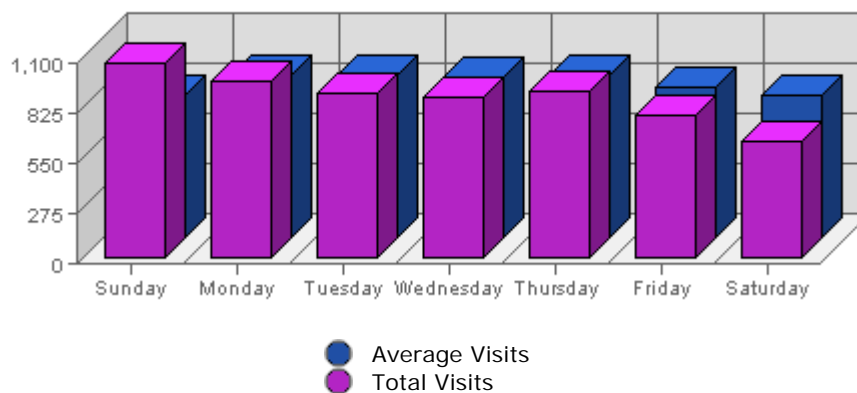

Hits

Date	Hits	Average	Forecast	% of Total
Sun Dec 26th, 2004	36,538	34,219.78	n/a ▼	13.79
Mon Dec 27th, 2004	34,386	42,180.79	n/a ▼	12.97
Tue Dec 28th, 2004	47,072	40,644.39	n/a ▲	17.76
Wed Dec 29th, 2004	45,028	38,820.45	n/a ▲	16.99
Thu Dec 30th, 2004	45,146	38,892.31	n/a ▲	17.03
Fri Dec 31st, 2004	29,017	34,686.42	n/a ▲	10.95
Sat Jan 01st, 2005	27,837	33,078.24	n/a ▲	10.50

Summary:

The total number of hits during the selected week is **265,024**.

The average number of hits during a week is **161,206.35**.

The smallest number of hits occurred on **Sat, Jan 01st 2005** with **27,837** hits.

The largest number of hits occurred on **Tue, Dec 28th 2004** with **47,072** hits.

On average the smallest number of hits occurs on **Saturday** with **32,996.34** hits.

On average the largest number of hits occurs on **Monday** with **42,059.00** hits.

Visits