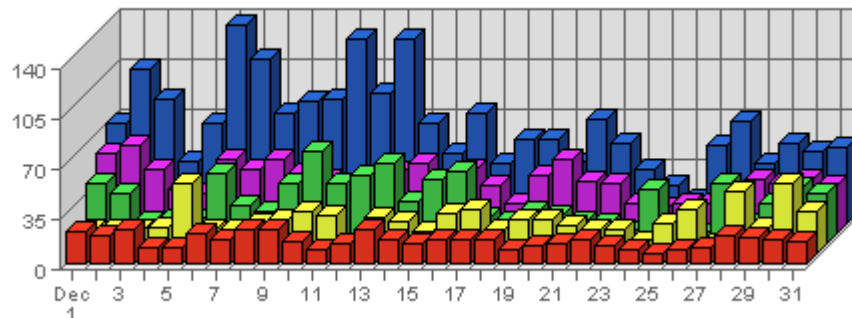

Summary:

- During the selected month, **9,319** distinct pages are responsible for **185,528** page views. (Averaging **19.91** views per page)
- During the previous month, **9,043** distinct pages were responsible for **201,011** page views. (Averaging **22.23** views per page)
- During the selected month there are **9,319** distinct pages. During the previous month there were **9,043** distinct pages. This is a change of **276 (+3.05%)** distinct pages.
- During the selected month there are **185,528** page views. During the previous month there were **201,011** page views. This is a change of **-15,483 (-7.70%)** page views.
- The selected month's average (**19.91** views per page) is **down** by **2.32 (-10.44%)** from last month's average (**22.23** views per page).
- **12.68%** of all pages were viewed more than the average (**19.91** views per page), and **87.32%** were viewed less.
- Your top page accounts for **11,406** page views, **6.15%** of all page views.
- **2,741** pages (**29.41%** of all pages) recorded only 1 page view.

Most Common Referring Sites