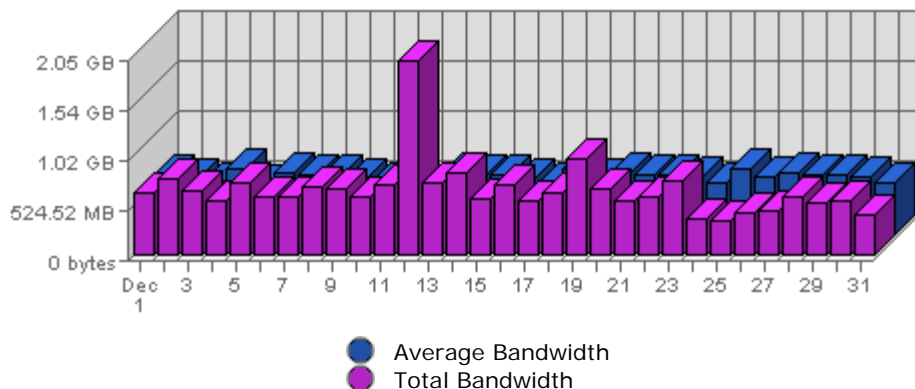

Executive Report
 For the month of December 2004
 For virtual server **LesTwarog**

Bandwidth

Date	Bandwidth	Average	Forecast	% of Total
Wed Dec 01st, 2004	651.42 MB	638.94 MB	n/a ▼	3.05
Thu Dec 02nd, 2004	807.43 MB	590.64 MB	n/a ▲	3.78
Fri Dec 03rd, 2004	683.35 MB	551.17 MB	n/a ▼	3.20
Sat Dec 04th, 2004	580.63 MB	696.86 MB	n/a ▼	2.72
Sun Dec 05th, 2004	770.47 MB	534.32 MB	n/a ▲	3.61
Mon Dec 06th, 2004	624.94 MB	658.86 MB	n/a ▼	2.92
Tue Dec 07th, 2004	622.99 MB	639.34 MB	n/a ▼	2.92
Wed Dec 08th, 2004	728.98 MB	639.44 MB	n/a ▲	3.41
Thu Dec 09th, 2004	711.28 MB	599.31 MB	n/a ▼	3.33
Fri Dec 10th, 2004	622.82 MB	556.46 MB	n/a ▼	2.91
Sat Dec 11th, 2004	747.47 MB	692.21 MB	n/a ▲	3.50
Sun Dec 12th, 2004	2.00 GB	543.76 MB	n/a ▲	9.56
Mon Dec 13th, 2004	771.87 MB	657.50 MB	n/a ▲	3.61
Tue Dec 14th, 2004	860.89 MB	638.71 MB	n/a ▲	4.03
Wed Dec 15th, 2004	606.91 MB	642.89 MB	n/a ▼	2.84
Thu Dec 16th, 2004	739.27 MB	603.61 MB	n/a ▲	3.46
Fri Dec 17th, 2004	582.27 MB	559.01 MB	n/a ▼	2.73
Sat Dec 18th, 2004	666.58 MB	694.34 MB	n/a ▼	3.12
Sun Dec 19th, 2004	1018.50 MB	601.43 MB	n/a ▼	4.77
Mon Dec 20th, 2004	698.52 MB	661.90 MB	n/a ▼	3.27
Tue Dec 21st, 2004	569.99 MB	646.94 MB	n/a ▼	2.67
Wed Dec 22nd, 2004	619.93 MB	641.55 MB	n/a ▲	2.90
Thu Dec 23rd, 2004	778.35 MB	608.64 MB	n/a ▲	3.64
Fri Dec 24th, 2004	393.69 MB	559.87 MB	n/a ▼	1.84

Summary:

The total amount of bandwidth transferred during the selected month is **20.87 GB**.
The average amount of bandwidth transferred during a month is **4.42 GB**.

The smallest amount of bandwidth transferred occurred on **Sat, Dec 25th 2004** with **375.50 MB** transferred.

The largest amount of bandwidth transferred occurred on **Sun, Dec 12th 2004** with **2.00 GB** transferred.

On average the smallest amount of bandwidth transferred occurs on **Friday** with **241.37 MB** transferred.