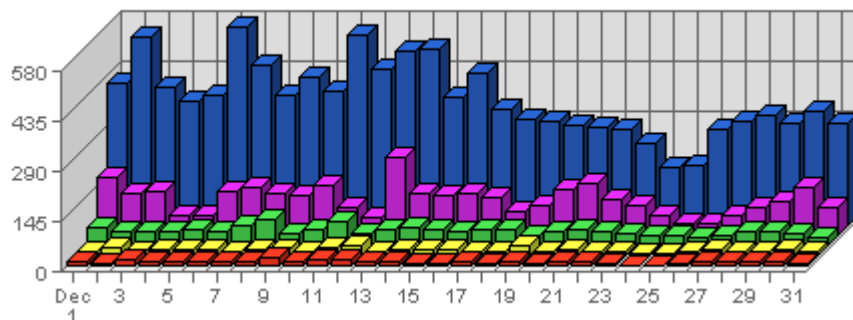

Summary:

- During the selected month, **313** distinct referrers are responsible for **9,381** visits. (Averaging **29.97** visits per referrer)
- During the previous month, **315** distinct referrers were responsible for **9,913** visits. (Averaging **31.47** visits per referrer)
- During the selected month there are **313** distinct referrers. During the previous month there were **315** distinct referrers. This is a change of **-2 (-0.63%)** distinct referrers.
- During the selected month there are **9,381** referred visits. During the previous month there were **9,913** referred visits. This is a change of **-532 (-5.37%)** visits.
- The selected month's average (**29.97** visits per referring site) is **down** by **1.50 (-4.77%)** from last month's average (**31.47** visits per referring site).
- **11.50%** of all referrers provided more visits than the average (**29.97** visits per referrer), and **88.50%** provided less.
- Your top referrer accounts for **2,186** referred visits, **23.30%** of all referred visits.
- **154** referrers (**49.20%** of all referrers) referred only 1 visit.

Most Common Browser Operating Systems