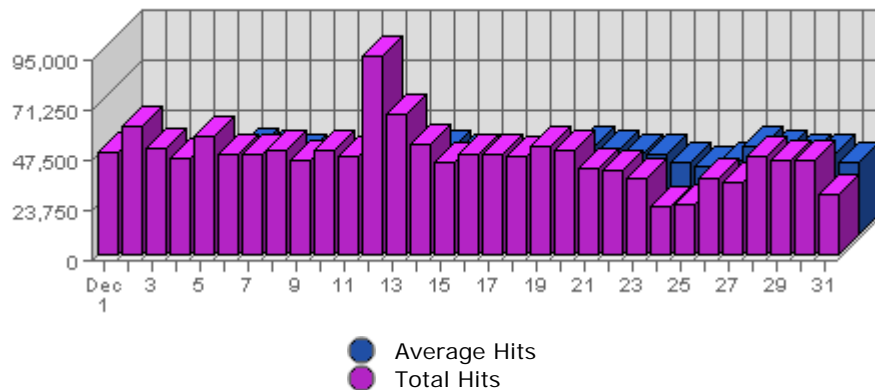

Summary:

The total amount of bandwidth transferred during the selected month is **20.87 GB**.
The average amount of bandwidth transferred during a month is **4.42 GB**.

The smallest amount of bandwidth transferred occurred on **Sat, Dec 25th 2004** with **375.50 MB** transferred.

The largest amount of bandwidth transferred occurred on **Sun, Dec 12th 2004** with **2.00 GB** transferred.

On average the smallest amount of bandwidth transferred occurs on **Friday** with **241.37 MB** transferred.

On average the largest amount of bandwidth transferred occurs on **Saturday** with **298.62 MB** transferred.

Hits

Date	Hits	Average	Forecast	% of Total
Wed Dec 01st, 2004	49,102	38,363.31	n/a ▲	3.37
Thu Dec 02nd, 2004	60,842	38,310.52	n/a ▲	4.18
Fri Dec 03rd, 2004	50,894	34,155.36	n/a ▼	3.49
Sat Dec 04th, 2004	46,519	32,532.85	n/a ▲	3.19
Sun Dec 05th, 2004	56,631	32,554.27	n/a ▲	3.89
Mon Dec 06th, 2004	48,164	41,533.62	n/a ▼	3.31
Tue Dec 07th, 2004	48,199	40,307.93	n/a ▼	3.31
Wed Dec 08th, 2004	49,546	38,536.52	n/a ▲	3.40
Thu Dec 09th, 2004	44,922	38,679.89	n/a ▼	3.08
Fri Dec 10th, 2004	49,739	34,425.34	n/a ▼	3.41
Sat Dec 11th, 2004	47,010	32,765.95	n/a ▲	3.23
Sun Dec 12th, 2004	94,251	32,948.97	n/a ▲	6.47
Mon Dec 13th, 2004	66,886	41,642.31	n/a ▲	4.59
Tue Dec 14th, 2004	52,830	40,435.21	n/a ▲	3.63
Wed Dec 15th, 2004	43,995	38,711.27	n/a ▼	3.02
Thu Dec 16th, 2004	48,297	38,780.56	n/a ▲	3.32
Fri Dec 17th, 2004	47,665	34,668.41	n/a ▼	3.27

Summary:

The total number of hits during the selected month is **1,456,882**.

The average number of hits during a month is **675,902.83**.

The smallest number of hits occurred on **Fri, Dec 24th 2004** with **22,842** hits.