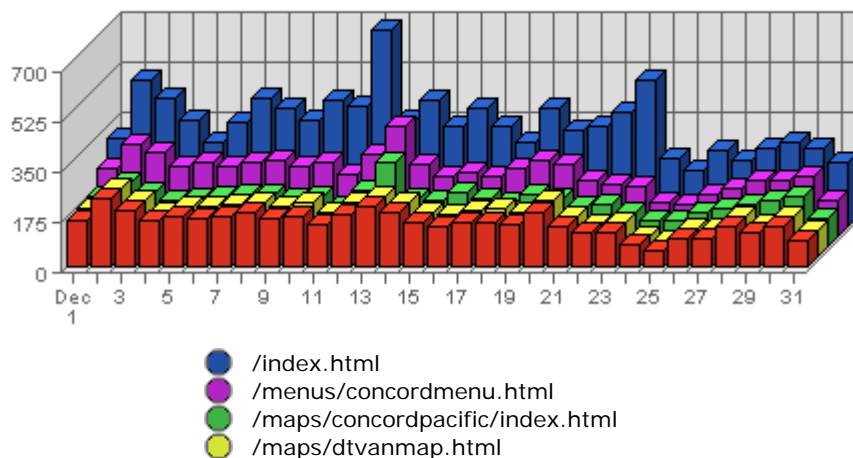

Summary:

The total number of hits during the selected month is **1,456,882**.

The average number of hits during a month is **675,902.83**.

The smallest number of hits occurred on **Fri, Dec 24th 2004** with **22,842** hits.

Summary:

The total number of visits during the selected month is **30,532**.

The average number of visits during a month is **15,505.17**.

The smallest number of visits occurred on **Fri, Dec 24th 2004** with **756** visits.

The largest number of visits occurred on **Sat, Dec 11th 2004** with **1,579** visits.

On average the smallest number of visits occurs on **Saturday** with **772.41** visits.

On average the largest number of visits occurs on **Thursday** with **901.62** visits.

Most Common Downloads

No Data Available for selected period

Most Common Page Views

● /frames/dtvanmapframe.html

URL	Hits	Average	Forecasted	% of Total
1. /index.html	11,406	5,817.58	n/a ▼	6.15%
2. /menus/concordmenu.html	7,109	3,694.83	n/a ▼	3.83%
3. /maps/concordpacific/index.html	5,138	2,986.79	n/a ▼	2.77%
4. /maps/dtvanmap.html	4,825	2,525.63	n/a ▼	2.60%
5. /frames/dtvanmapframe.html	4,772	2,498.38	n/a ▼	2.57%
6. /frames/concordframe.html	4,177	2,198.42	n/a ▼	2.25%
7. /maps/detail.asp	3,586	652.92	n/a ▼	1.93%
8. /maps/coalharbour/index.html	2,589	1,628.25	n/a ▼	1.40%
9. /frames/coalframe.html	2,042	1,182.42	n/a ▼	1.10%
10. /menus/coalmenu.html	2,029	1,174.67	n/a ▼	1.09%