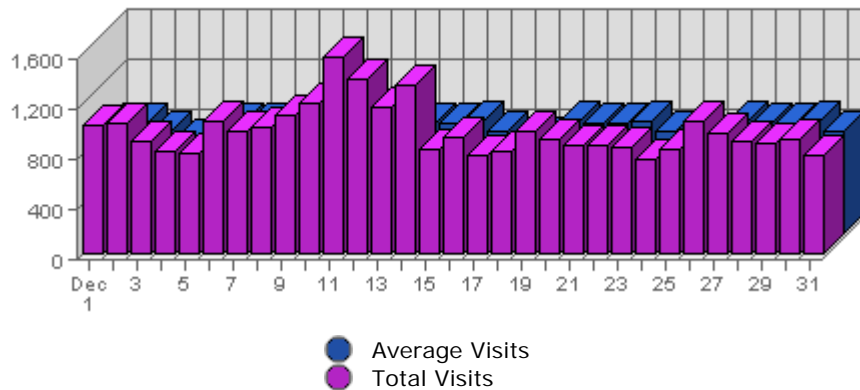

Sat Dec 18th, 2004	47,020	32,999.46	n/a ▲	3.23
Sun Dec 19th, 2004	51,708	33,937.71	n/a ▼	3.55
Mon Dec 20th, 2004	50,323	42,049.47	n/a ▼	3.45
Tue Dec 21st, 2004	41,428	40,631.95	n/a ▼	2.84
Wed Dec 22nd, 2004	40,524	38,793.83	n/a ▼	2.78
Thu Dec 23rd, 2004	36,416	38,931.62	n/a ▼	2.50
Fri Dec 24th, 2004	22,842	34,871.48	n/a ▼	1.57
Sat Dec 25th, 2004	23,942	33,225.60	n/a ▼	1.64
Sun Dec 26th, 2004	36,538	34,219.78	n/a ▼	2.51
Mon Dec 27th, 2004	34,386	42,180.79	n/a ▼	2.36
Tue Dec 28th, 2004	47,072	40,644.39	n/a ▲	3.23
Wed Dec 29th, 2004	45,028	38,820.45	n/a ▲	3.09
Thu Dec 30th, 2004	45,146	38,892.31	n/a ▲	3.10
Fri Dec 31st, 2004	29,017	34,686.42	n/a ▲	1.99

Summary:

The total number of hits during the selected month is **1,456,882**.

The average number of hits during a month is **675,902.83**.

The smallest number of hits occurred on **Fri, Dec 24th 2004** with **22,842** hits.

The largest number of hits occurred on **Sun, Dec 12th 2004** with **94,251** hits.

On average the smallest number of hits occurs on **Saturday** with **32,579.75** hits.

On average the largest number of hits occurs on **Monday** with **42,059.00** hits.

Visits

Date	Visits	Average	Forecast	% of Total
Wed Dec 01st, 2004	1,038	882.75	n/a ▼	3.40
Thu Dec 02nd, 2004	1,055	895.52	n/a ▼	3.46
Fri Dec 03rd, 2004	902	823.02	n/a ▼	2.95
Sat Dec 04th, 2004	826	767.49	n/a ▼	2.71
Sun Dec 05th, 2004	808	767.78	n/a ▼	2.65
Mon Dec 06th, 2004	1,068	890.32	n/a ▲	3.50
Tue Dec 07th, 2004	982	886.36	n/a ▼	3.22
Wed Dec 08th, 2004	1,020	885.26	n/a ▼	3.34
Thu Dec 09th, 2004	1,111	898.13	n/a ▲	3.64
Fri Dec 10th, 2004	1,209	824.29	n/a ▲	3.96
Sat Dec 11th, 2004	1,579	768.47	n/a ▲	5.17
Sun Dec 12th, 2004	1,399	768.44	n/a ▲	4.58