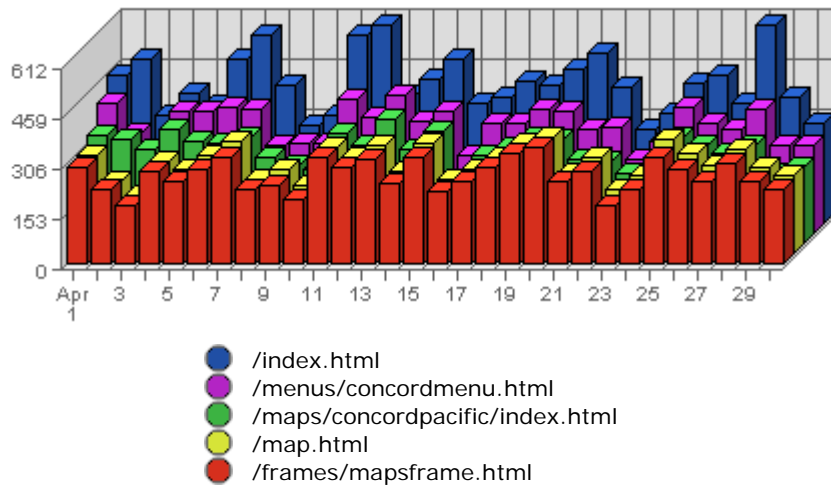

During the previous month there was **1** distinct file.
This is a change of **0 (0.00%)** distinct files.

- The selected month's average (**5.00** downloads per download) is **down** by **(-80.77%)** from last month's average (**26.00** downloads per download).
- **100.00%** of all files were downloaded more than the average (**5.00** downloads per file), and **0.00%** were downloaded less.
- Your top file accounts for downloads, **100.00%** of all downloads.
- **0** files (**0.00%** of all files) recorded only 1 download.

Most Common Page Views

URL	Hits	Average	Forecasted	% of Total
1. /index.html	12,973	6,798.00	n/a ▼	4.82%
2. /menus/concordmenu.html	10,051	4,707.43	n/a ▼	3.73%
3. /maps/concordpacific/index.html	8,664	3,712.50	n/a ▼	3.22%
4. /map.html	8,381	1,538.89	n/a ▼	3.11%
5. /frames/mapsframe.html	8,158	1,473.00	n/a ▼	3.03%
6. /menus/mapsframe.html	8,100	1,465.29	n/a ▼	3.01%
7. /frames/concordframe.html	7,158	2,890.36	n/a ▼	2.66%
8. /maps/coalharbour/index.html	4,058	1,947.82	n/a ▼	1.51%
9. /frames/coalframe.html	3,627	1,503.57	n/a ▼	1.35%
10. /menus/coalmenu.html	3,623	1,496.04	n/a ▼	1.35%

Summary:

- During the selected month, **7,312** distinct pages are responsible for **269,113** page views. (Averaging **36.80** views per page)
- During the previous month, **7,688** distinct pages were responsible for **300,529** page views. (Averaging **39.09** views per page)
- During the selected month there are **7,312** distinct pages. During the previous month there were **7,688** distinct pages. This is a change of **-376 (-4.89%)** distinct pages.
- During the selected month there are **269,113** page views.