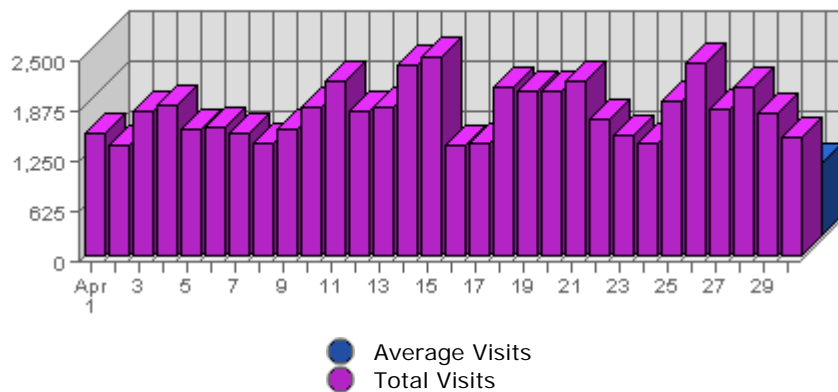

Wed Apr 20th, 2005	96,456	47,752.47	n/a ▼	3.74
Thu Apr 21st, 2005	85,070	47,338.31	n/a ▼	3.30
Fri Apr 22nd, 2005	85,169	42,499.58	n/a ▼	3.30
Sat Apr 23rd, 2005	68,076	40,606.38	n/a ▼	2.64
Sun Apr 24th, 2005	69,762	43,097.44	n/a ▼	2.70
Mon Apr 25th, 2005	92,135	51,545.60	n/a ▼	3.57
Tue Apr 26th, 2005	87,398	49,716.28	n/a ▼	3.39
Wed Apr 27th, 2005	83,213	48,346.41	n/a ▼	3.22
Thu Apr 28th, 2005	96,258	47,804.14	n/a ▲	3.73
Fri Apr 29th, 2005	76,894	43,019.94	n/a ▼	2.98
Sat Apr 30th, 2005	85,312	40,949.75	n/a ▲	3.30

Summary:

The total number of hits during the selected month is **2,581,504**.

The average number of hits during a month is **898,077.26**.

The smallest number of hits occurred on **Sat, Apr 23rd 2005** with **68,076** hits.

The largest number of hits occurred on **Mon, Apr 11th 2005** with **104,547** hits.

On average the smallest number of hits occurs on **Saturday** with **41,497.43** hits.

On average the largest number of hits occurs on **Monday** with **52,046.70** hits.

Visits

Date	Visits	Average	Forecast	% of Total
Fri Apr 01st, 2005	1,531	926.68	n/a ▼	2.81
Sat Apr 02nd, 2005	1,393	890.12	n/a ▼	2.56
Sun Apr 03rd, 2005	1,810	889.90	n/a ▲	3.33
Mon Apr 04th, 2005	1,897	1,016.43	n/a ▲	3.49
Tue Apr 05th, 2005	1,575	1,017.40	n/a ▼	2.90
Wed Apr 06th, 2005	1,608	1,003.00	n/a ▼	2.96
Thu Apr 07th, 2005	1,541	1,002.50	n/a ▲	2.83
Fri Apr 08th, 2005	1,404	934.33	n/a ▼	2.58
Sat Apr 09th, 2005	1,583	896.65	n/a ▲	2.91
Sun Apr 10th, 2005	1,861	901.69	n/a ▲	3.42
Mon Apr 11th, 2005	2,192	1,027.72	n/a ▲	4.03
Tue Apr 12th, 2005	1,812	1,024.46	n/a ▲	3.33
Wed Apr 13th, 2005	1,867	1,010.56	n/a ▲	3.43
Thu Apr 14th, 2005	2,387	1,009.32	n/a ▲	4.39
Fri Apr 15th, 2005	2,475	940.20	n/a ▲	4.55