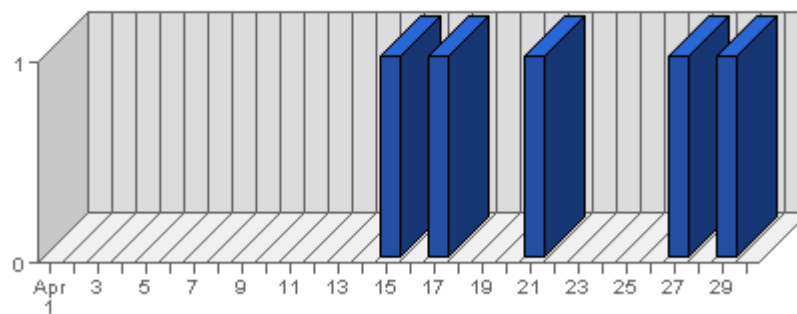

Sat Apr 16th, 2005	1,386	905.45	n/a ▼	2.55
Sun Apr 17th, 2005	1,421	913.84	n/a ▼	2.61
Mon Apr 18th, 2005	2,105	1,042.46	n/a ▼	3.87
Tue Apr 19th, 2005	2,071	1,034.30	n/a ▲	3.81
Wed Apr 20th, 2005	2,072	1,021.14	n/a ▲	3.81
Thu Apr 21st, 2005	2,186	1,026.54	n/a ▼	4.02
Fri Apr 22nd, 2005	1,706	959.15	n/a ▼	3.14
Sat Apr 23rd, 2005	1,502	911.53	n/a ▲	2.76
Sun Apr 24th, 2005	1,424	920.17	n/a ▲	2.62
Mon Apr 25th, 2005	1,926	1,055.74	n/a ▼	3.54
Tue Apr 26th, 2005	2,407	1,047.10	n/a ▲	4.43
Wed Apr 27th, 2005	1,846	1,033.95	n/a ▼	3.39
Thu Apr 28th, 2005	2,109	1,040.85	n/a ▼	3.88
Fri Apr 29th, 2005	1,796	968.26	n/a ▲	3.30
Sat Apr 30th, 2005	1,496	918.91	n/a ▼	2.75

Summary:

The total number of visits during the selected month is **54,389**.
The average number of visits during a month is **19,389.11**.

The smallest number of visits occurred on **Sat, Apr 16th 2005** with **1,386** visits.
The largest number of visits occurred on **Fri, Apr 15th 2005** with **2,475** visits.

On average the smallest number of visits occurs on **Sunday** with **917.02** visits.
On average the largest number of visits occurs on **Monday** with **1,066.48** visits.

Most Common Downloads

● /scripts/mailto.exe

URL	Downloads	Average	Forecasted	% of Total
1. /scripts/mailto.exe	5	2.21	n/a ▼	100.00%

Summary:

- During the selected month, **1** distinct file is responsible for **5** downloads.
  (Averaging **5.00** downloads per file)
- During the previous month, **1** distinct file was responsible for **26** downloads.
  (Averaging **26.00** downloads per file)
- During the selected month there is **1** distinct file.