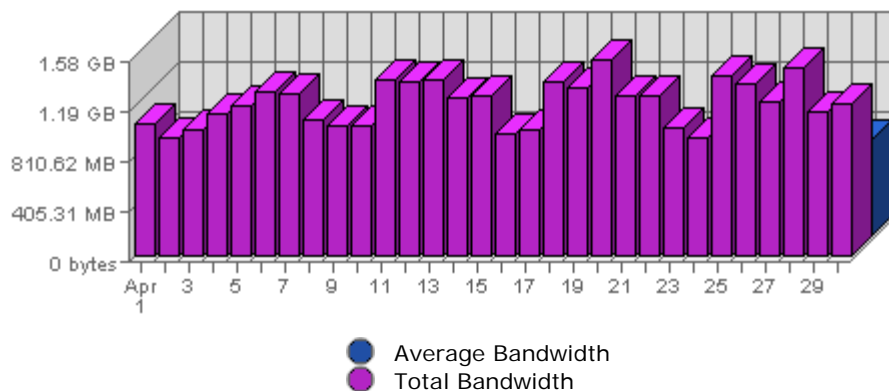

Executive Report
 For the month of April 2005
 For virtual server **LesTwarog**

Bandwidth

Date	Bandwidth	Average	Forecast	% of Total
Fri Apr 01st, 2005	1.05 GB	669.99 MB	n/a ▲	2.87
Sat Apr 02nd, 2005	969.40 MB	755.94 MB	n/a ▲	2.60
Sun Apr 03rd, 2005	1023.97 MB	722.54 MB	n/a ▲	2.74
Mon Apr 04th, 2005	1.14 GB	789.39 MB	n/a ▲	3.12
Tue Apr 05th, 2005	1.20 GB	816.14 MB	n/a ▲	3.29
Wed Apr 06th, 2005	1.30 GB	776.06 MB	n/a ▲	3.56
Thu Apr 07th, 2005	1.30 GB	774.87 MB	n/a ▲	3.55
Fri Apr 08th, 2005	1.08 GB	679.53 MB	n/a ▲	2.98
Sat Apr 09th, 2005	1.04 GB	761.02 MB	n/a ▲	2.85
Sun Apr 10th, 2005	1.04 GB	729.72 MB	n/a ▲	2.85
Mon Apr 11th, 2005	1.40 GB	798.30 MB	n/a ▲	3.83
Tue Apr 12th, 2005	1.38 GB	825.68 MB	n/a ▲	3.79
Wed Apr 13th, 2005	1.41 GB	788.96 MB	n/a ▲	3.85
Thu Apr 14th, 2005	1.26 GB	787.70 MB	n/a ▼	3.46
Fri Apr 15th, 2005	1.27 GB	689.56 MB	n/a ▲	3.49
Sat Apr 16th, 2005	989.15 MB	768.07 MB	n/a ▼	2.65
Sun Apr 17th, 2005	1.01 GB	737.53 MB	n/a ▼	2.78
Mon Apr 18th, 2005	1.39 GB	813.03 MB	n/a ▼	3.82
Tue Apr 19th, 2005	1.33 GB	839.12 MB	n/a ▼	3.65
Wed Apr 20th, 2005	1.57 GB	803.73 MB	n/a ▲	4.29
Thu Apr 21st, 2005	1.27 GB	799.17 MB	n/a ▲	3.49
Fri Apr 22nd, 2005	1.28 GB	703.52 MB	n/a ▲	3.51
Sat Apr 23rd, 2005	1.01 GB	773.09 MB	n/a ▲	2.78
Sun Apr 24th, 2005	962.58 MB	744.32 MB	n/a ▼	2.58

Summary:

The total amount of bandwidth transferred during the selected month is **36.46 GB**.

The average amount of bandwidth transferred during a month is **7.95 GB**.

The smallest amount of bandwidth transferred occurred on **Sun, Apr 24th 2005** with **962.58 MB** transferred.

The largest amount of bandwidth transferred occurred on **Wed, Apr 20th 2005** with **1.57 GB** transferred.

On average the smallest amount of bandwidth transferred occurs on **Friday** with **402.87 MB** transferred.