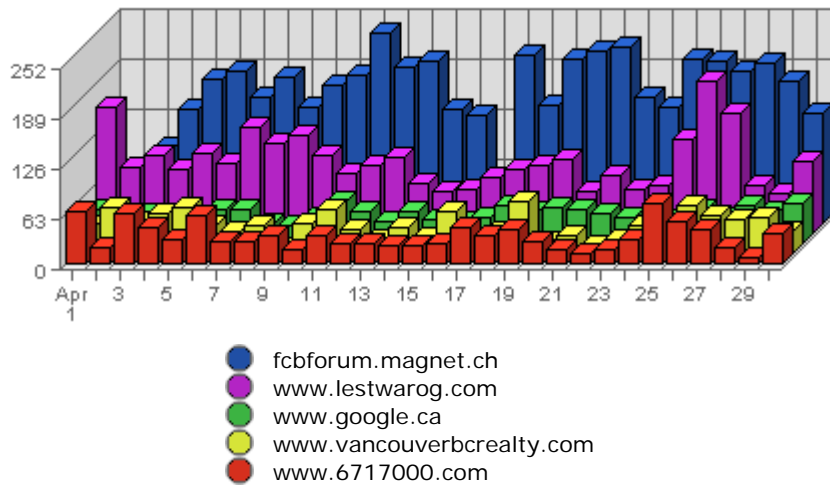

During the previous month there were **300,529** page views.
This is a change of **-31,416 (-10.45%)** page views.

- The selected month's average (**36.80** views per page) is **down** by **2.29 (-5.86%)** from last month's average (**39.09** views per page).
- **13.74%** of all pages were viewed more than the average (**36.80** views per page), and **86.26%** were viewed less.
- Your top page accounts for **12,973** page views, **4.82%** of all page views.
- **1,403** pages (**19.19%** of all pages) recorded only 1 page view.

Most Common Referring Sites

Referring Site	Referrals	Average	Forecasted	% of Total
1. fcbforum.magnet.ch	4,970	190.93	n/a ▲	29.72%
2. www.lestwarog.com	2,777	963.64	n/a ▼	16.61%
3. www.google.ca	1,153	441.89	n/a ▼	6.90%
4. www.vancouverbcrealty.com	1,081	481.89	n/a ▼	6.46%
5. www.6717000.com	1,057	448.43	n/a ▼	6.32%
6. search.yahoo.com	664	184.68	n/a ▲	3.97%
7. search.msn.com	512	174.07	n/a ▼	3.06%
8. ca.search.yahoo.com	431	98.07	n/a ▲	2.58%
9. www.google.com	373	176.39	n/a ▼	2.23%
10. forum.skyscraperpage.com	361	26.79	n/a ▼	2.16%

Summary:

- During the selected month, **360** distinct referrers are responsible for **16,721** visits.
  (Averaging **46.45** visits per referrer)
- During the previous month, **377** distinct referrers were responsible for **14,589** visits.
  (Averaging **38.70** visits per referrer)
- During the selected month there are **360** distinct referrers.
  During the previous month there were **377** distinct referrers.
  This is a change of **-17 (-4.51%)** distinct referrers.
- During the selected month there are **16,721** referred visits.