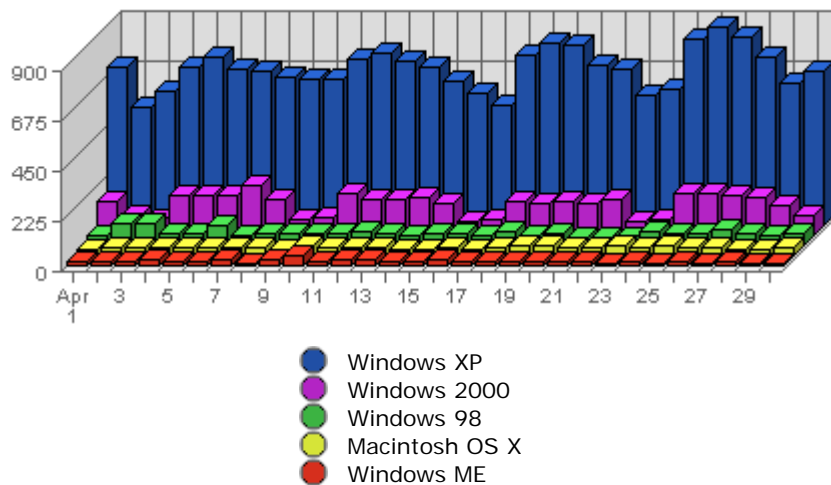

During the previous month there were **14,589** referred visits.
This is a change of **2,132 (+14.61%)** visits.

- The selected month's average (**46.45** visits per referring site) is **up** by **7.75 (+20.03%)** from last month's average (**38.70** visits per referring site).
- **8.06%** of all referrers provided more visits than the average (**46.45** visits per referrer), and **91.94%** provided less.
- Your top referrer accounts for **4,970** referred visits, **29.72%** of all referred visits.
- **160** referrers (**44.44%** of all referrers) referred only 1 visit.

Most Common Browser Operating Systems

	Operating System	Visits	Average	Forecasted	% of Total
1.	Windows XP	21,224	7,787.89	n/a ▲	69.84%
2.	Windows 2000	4,330	2,249.39	n/a ▼	14.25%
3.	Windows 98	1,785	1,525.89	n/a ▲	5.87%
4.	Macintosh OS X	1,170	331.25	n/a ▼	3.85%
5.	Windows ME	679	533.79	n/a ▼	2.23%
6.	Macintosh PPC	388	242.79	n/a ▼	1.28%
7.	Windows NT	236	172.57	n/a ▲	0.78%
8.	Linux	225	194.11	n/a ▼	0.74%
9.	Windows 95	171	121.82	n/a ▼	0.56%
10.	Windows 2003	170	50.36	n/a ▼	0.56%

Summary:

- During the selected month, **14** distinct browser operating systems are seen in **30,388** visits. (Averaging **2,170.57** visits per browser operating system)
- During the previous month, **16** distinct browser operating systems were seen in **28,599** visits. (Averaging **1,787.44** visits per browser operating system)
- During the selected month there are visits from **14** distinct browser operating systems. During the previous month there were visits from **16** distinct browser operating systems. This is a change of **-2 (-12.50%)** distinct browser operating systems.
- During the selected month there are **30,388** visits with identifiable browser operating systems.