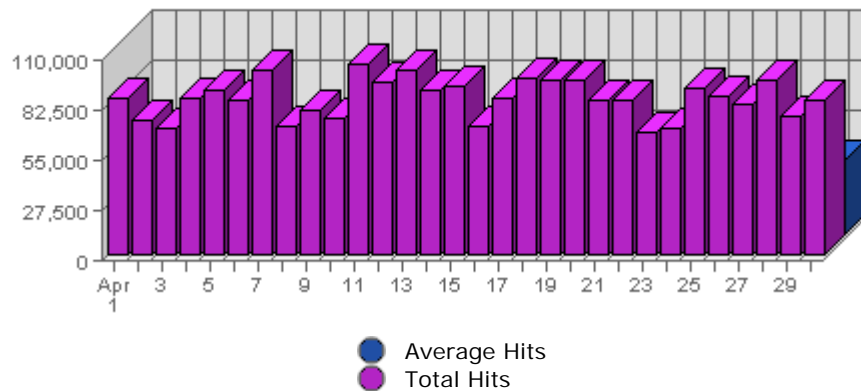

Summary:

The total amount of bandwidth transferred during the selected month is **36.46 GB**.

The average amount of bandwidth transferred during a month is **7.95 GB**.

The smallest amount of bandwidth transferred occurred on **Sun, Apr 24th 2005** with **962.58 MB** transferred.

The largest amount of bandwidth transferred occurred on **Wed, Apr 20th 2005** with **1.57 GB** transferred.

On average the smallest amount of bandwidth transferred occurs on **Friday** with **402.87 MB** transferred.

On average the largest amount of bandwidth transferred occurs on **Tuesday** with **483.92 MB** transferred.

Hits

Date	Hits	Average	Forecast	% of Total
Fri Apr 01st, 2005	85,890	40,936.04	n/a ▲	3.33
Sat Apr 02nd, 2005	74,212	39,243.63	n/a ▲	2.87
Sun Apr 03rd, 2005	70,091	41,772.66	n/a ▼	2.72
Mon Apr 04th, 2005	86,664	49,812.29	n/a ▲	3.36
Tue Apr 05th, 2005	91,101	48,017.58	n/a ▲	3.53
Wed Apr 06th, 2005	85,782	46,592.87	n/a ▼	3.32
Thu Apr 07th, 2005	102,063	46,080.90	n/a ▲	3.95
Fri Apr 08th, 2005	70,832	41,505.08	n/a ▼	2.74
Sat Apr 09th, 2005	80,262	39,697.77	n/a ▲	3.11
Sun Apr 10th, 2005	74,877	42,135.72	n/a ▲	2.90
Mon Apr 11th, 2005	104,547	50,284.74	n/a ▲	4.05
Tue Apr 12th, 2005	94,680	48,562.94	n/a ▲	3.67
Wed Apr 13th, 2005	101,331	47,082.74	n/a ▲	3.93
Thu Apr 14th, 2005	90,692	46,789.53	n/a ▼	3.51
Fri Apr 15th, 2005	92,733	41,871.66	n/a ▲	3.59
Sat Apr 16th, 2005	70,914	40,217.82	n/a ▼	2.75
Sun Apr 17th, 2005	86,332	42,550.16	n/a ▲	3.34
Mon Apr 18th, 2005	96,891	50,971.61	n/a ▼	3.75
Tue Apr 19th, 2005	95,867	49,139.40	n/a ▲	3.71

Summary:

The total number of hits during the selected month is **2,581,504**.

The average number of hits during a month is **898,077.26**.

The smallest number of hits occurred on **Sat, Apr 23rd 2005** with **68,076** hits.