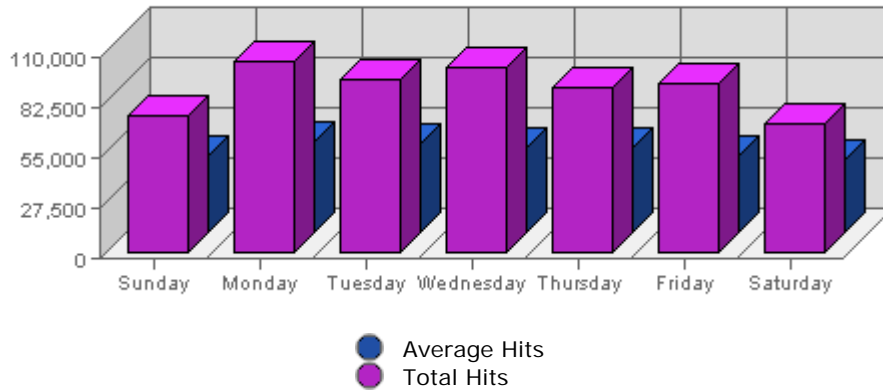

Summary:

The total amount of bandwidth transferred during the selected week is **8.73 GB**.

The average amount of bandwidth transferred during a week is **1.89 GB**.

The smallest amount of bandwidth transferred occurred on **Sat, Apr 16th 2005** with **989.15 MB** transferred.

The largest amount of bandwidth transferred occurred on **Wed, Apr 13th 2005** with **1.41 GB** transferred.

On average the smallest amount of bandwidth transferred occurs on **Friday** with **382.16 MB** transferred.

On average the largest amount of bandwidth transferred occurs on **Tuesday** with **461.51 MB** transferred.

Hits

Date	Hits	Average	Forecast	% of Total
Sun Apr 10th, 2005	74,877	42,135.72	n/a ▲	11.89
Mon Apr 11th, 2005	104,547	50,284.74	n/a ▲	16.60
Tue Apr 12th, 2005	94,680	48,562.94	n/a ▲	15.03
Wed Apr 13th, 2005	101,331	47,082.74	n/a ▲	16.09
Thu Apr 14th, 2005	90,692	46,789.53	n/a ▼	14.40
Fri Apr 15th, 2005	92,733	41,871.66	n/a ▲	14.72
Sat Apr 16th, 2005	70,914	40,217.82	n/a ▼	11.26

Summary:

The total number of hits during the selected week is **629,774**.
The average number of hits during a week is **210,041.87**.

The smallest number of hits occurred on **Sat, Apr 16th 2005** with **70,914** hits.
The largest number of hits occurred on **Mon, Apr 11th 2005** with **104,547** hits.