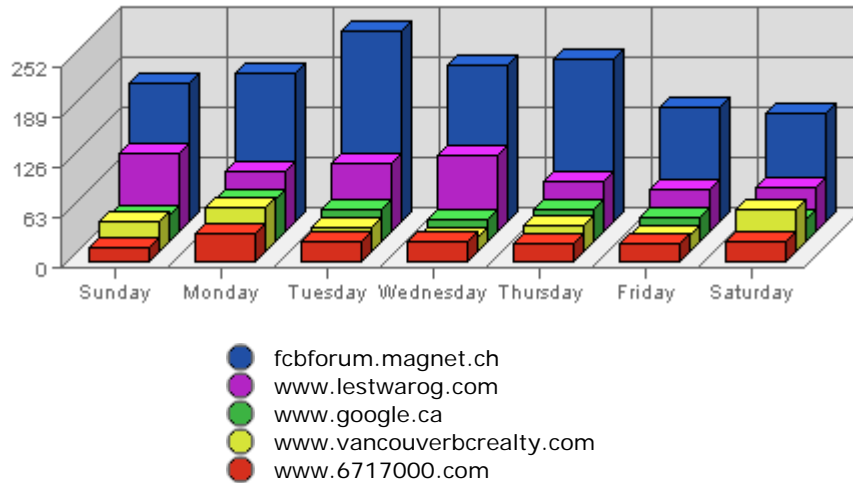

viewed less.

- Your top page accounts for **3,237** page views, **4.89%** of all page views.
- **1,564** pages (**31.03%** of all pages) recorded only 1 page view.

Most Common Referring Sites

	Referring Site	Referrals	Average	Forecasted	% of Total
1.	fcbforum.magnet.ch	1,290	24.03	n/a ▲	34.31%
2.	www.lestwarog.com	534	214.42	n/a ▼	14.20%
3.	www.google.ca	260	98.31	n/a ▲	6.91%
4.	www.vancouverbcrealty.com	254	108.53	n/a ▼	6.76%
5.	www.6717000.com	185	100.59	n/a ▼	4.92%
6.	search.yahoo.com	154	40.42	n/a ▲	4.10%
7.	search.msn.com	109	38.51	n/a ▼	2.90%
8.	ca.search.yahoo.com	97	21.23	n/a ▼	2.58%
9.	www.google.com	78	39.63	n/a ▼	2.07%
10.	forum.skyscraperpage.com	72	4.58	n/a ▲	1.91%

Summary:

- During the selected week, **173** distinct referrers are responsible for **3,760** visits.
  (Averaging **21.73** visits per referrer)
- During the previous week, **173** distinct referrers were responsible for **4,011** visits.
  (Averaging **23.18** visits per referrer)
- During the selected week there are **173** distinct referrers.
  During the previous week there were **173** distinct referrers.
  This is a change of **(0.00%)** distinct referrers.
- During the selected week there are **3,760** referred visits.
  During the previous week there were **4,011** referred visits.
  This is a change of **-251 (-6.26%)** visits.
- The selected week's average (**21.73** visits per referring site) is **down** by **1.45 (-6.26%)** from last week's average (**23.18** visits per referring site).
- **10.40%** of all referrers provided more visits than the average (**21.73** visits per referrer), and **89.60%**