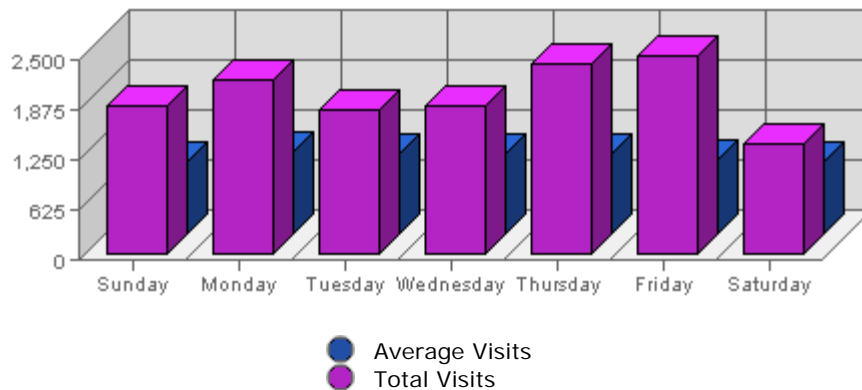

The largest amount of bandwidth transferred occurred on **Wed, Apr 13th 2005** with **1.41 GB** transferred.

On average the smallest amount of bandwidth transferred occurs on **Friday** with **382.16 MB** transferred.

On average the largest amount of bandwidth transferred occurs on **Tuesday** with **461.51 MB** transferred.

Hits

Date	Hits	Average	Forecast	% of Total
Sun Apr 10th, 2005	74,877	42,135.72	n/a ▲	11.89
Mon Apr 11th, 2005	104,547	50,284.74	n/a ▲	16.60
Tue Apr 12th, 2005	94,680	48,562.94	n/a ▲	15.03
Wed Apr 13th, 2005	101,331	47,082.74	n/a ▲	16.09
Thu Apr 14th, 2005	90,692	46,789.53	n/a ▼	14.40
Fri Apr 15th, 2005	92,733	41,871.66	n/a ▲	14.72
Sat Apr 16th, 2005	70,914	40,217.82	n/a ▼	11.26

Summary:

The total number of hits during the selected week is **629,774**.
The average number of hits during a week is **210,041.87**.

The smallest number of hits occurred on **Sat, Apr 16th 2005** with **70,914** hits.
The largest number of hits occurred on **Mon, Apr 11th 2005** with **104,547** hits.

On average the smallest number of hits occurs on **Saturday** with **40,606.38** hits.
On average the largest number of hits occurs on **Monday** with **50,971.61** hits.

Visits

Date	Visits	Average	Forecast	% of Total
Sun Apr 10th, 2005	1,861	901.69	n/a ▲	13.31
Mon Apr 11th, 2005	2,192	1,027.72	n/a ▲	15.68
Tue Apr 12th, 2005	1,812	1,024.46	n/a ▲	12.96
Wed Apr 13th, 2005	1,867	1,010.56	n/a ▲	13.35
Thu Apr 14th, 2005	2,387	1,009.32	n/a ▲	17.07
Fri Apr 15th, 2005	2,475	940.20	n/a ▲	17.70
Sat Apr 16th, 2005	1,386	905.45	n/a ▼	9.91