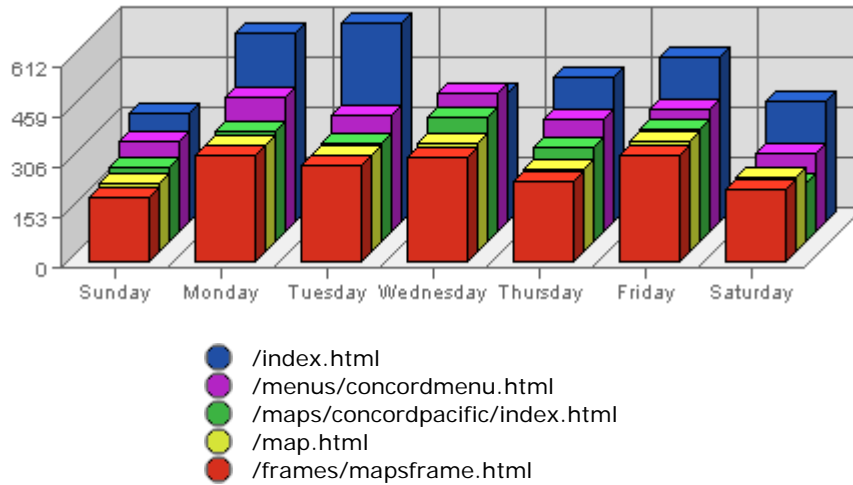

were downloaded less.

- Your top file accounts for download, **100.00%** of all downloads.
- **1 file (100.00%** of all files) recorded only 1 download.

Most Common Page Views

URL	Hits	Average	Forecasted	% of Total
1. /index.html	3,237	1,537.29	n/a ▲	4.89%
2. /menus/concordmenu.html	2,443	1,060.27	n/a ▲	3.69%
3. /maps/concordpacific/index.html	2,076	834.27	n/a ▼	3.13%
4. /map.html	1,995	325.76	n/a ▲	3.01%
5. /frames/mapsframe.html	1,945	311.47	n/a ▲	2.94%
6. /menus/mapsmenu.html	1,938	310.01	n/a ▲	2.93%
7. /frames/concordframe.html	1,752	647.02	n/a ▲	2.65%
8. /maps/detail.asp	1,033	271.11	n/a ▲	1.56%
9. /maps/coalharbour/index.html	990	438.74	n/a ▲	1.49%
10. /frames/coalframe.html	912	337.03	n/a ▲	1.38%

Summary:

- During the selected week, **5,040** distinct pages are responsible for **66,232** page views. (Averaging **13.14** views per page)
- During the previous week, **4,659** distinct pages were responsible for **61,401** page views. (Averaging **13.18** views per page)
- During the selected week there are **5,040** distinct pages. During the previous week there were **4,659** distinct pages. This is a change of **381 (+8.18%)** distinct pages.
- During the selected week there are **66,232** page views. During the previous week there were **61,401** page views. This is a change of **4,831 (+7.87%)** page views.
- The selected week's average (**13.14** views per page) is **down** by **0.04 (-0.30%)** from last week's average (**13.18** views per page).
- **14.92%** of all pages were viewed more than the average (**13.14** views per page), and **85.08%** were