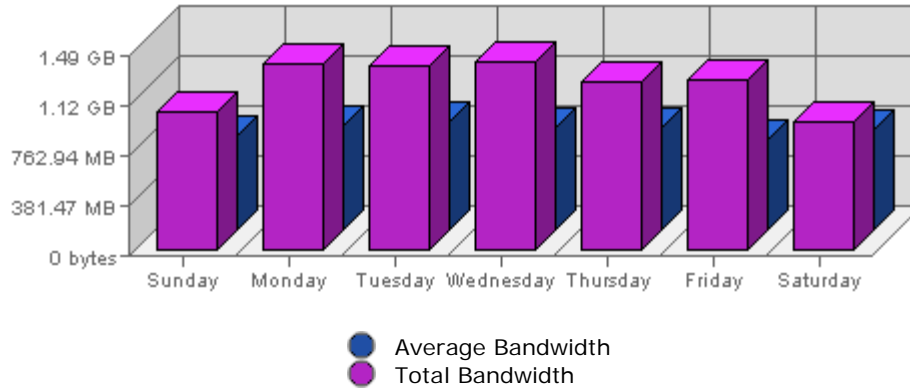

Executive Report
 For the week of April 10th 2005
 For virtual server **LesTwarog**

Bandwidth

Date	Bandwidth	Average	Forecast	% of Total
Sun Apr 10th, 2005	1.04 GB	729.72 MB	n/a ▲	11.92
Mon Apr 11th, 2005	1.40 GB	798.30 MB	n/a ▲	16.02
Tue Apr 12th, 2005	1.38 GB	825.68 MB	n/a ▲	15.85
Wed Apr 13th, 2005	1.41 GB	788.96 MB	n/a ▲	16.10
Thu Apr 14th, 2005	1.26 GB	787.70 MB	n/a ▼	14.46
Fri Apr 15th, 2005	1.27 GB	689.56 MB	n/a ▲	14.59
Sat Apr 16th, 2005	989.15 MB	768.07 MB	n/a ▼	11.07

Summary:

The total amount of bandwidth transferred during the selected week is **8.73 GB**.

The average amount of bandwidth transferred during a week is **1.89 GB**.

The smallest amount of bandwidth transferred occurred on **Sat, Apr 16th 2005** with **989.15 MB** transferred.

The largest amount of bandwidth transferred occurred on **Wed, Apr 13th 2005** with **1.41 GB** transferred.

On average the smallest amount of bandwidth transferred occurs on **Friday** with **382.16 MB** transferred.

On average the largest amount of bandwidth transferred occurs on **Tuesday** with **461.51 MB** transferred.

Hits

Date	Hits	Average	Forecast	% of Total
Sun Apr 10th, 2005	74,877	42,135.72	n/a ▲	11.89
Mon Apr 11th, 2005	104,547	50,284.74	n/a ▲	16.60
Tue Apr 12th, 2005	94,680	48,562.94	n/a ▲	15.03
Wed Apr 13th, 2005	101,331	47,082.74	n/a ▲	16.09
Thu Apr 14th, 2005	90,692	46,789.53	n/a ▼	14.40
Fri Apr 15th, 2005	92,733	41,871.66	n/a ▲	14.72
Sat Apr 16th, 2005	70,914	40,217.82	n/a ▼	11.26