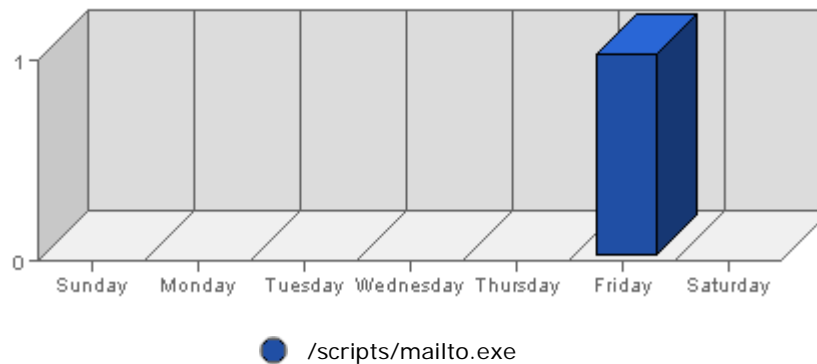

Summary:

The total number of hits during the selected week is **629,774**.
The average number of hits during a week is **210,041.87**.

The smallest number of hits occurred on **Sat, Apr 16th 2005** with **70,914** hits.
The largest number of hits occurred on **Mon, Apr 11th 2005** with **104,547** hits.

On average the smallest number of hits occurs on **Saturday** with **40,606.38** hits.
On average the largest number of hits occurs on **Monday** with **50,971.61** hits.

Visits

Date	Visits	Average	Forecast	% of Total
Sun Apr 10th, 2005	1,861	901.69	n/a ▲	13.31
Mon Apr 11th, 2005	2,192	1,027.72	n/a ▲	15.68
Tue Apr 12th, 2005	1,812	1,024.46	n/a ▲	12.96
Wed Apr 13th, 2005	1,867	1,010.56	n/a ▲	13.35
Thu Apr 14th, 2005	2,387	1,009.32	n/a ▲	17.07
Fri Apr 15th, 2005	2,475	940.20	n/a ▲	17.70
Sat Apr 16th, 2005	1,386	905.45	n/a ▼	9.91

Summary:

The total number of visits during the selected week is **13,980**.
The average number of visits during a week is **4,519.73**.

The smallest number of visits occurred on **Sat, Apr 16th 2005** with **1,386** visits.
The largest number of visits occurred on **Fri, Apr 15th 2005** with **2,475** visits.

On average the smallest number of visits occurs on **Sunday** with **903.63** visits.
On average the largest number of visits occurs on **Monday** with **1,042.46** visits.

Most Common Downloads

URL	Downloads	Average	Forecasted	% of Total
1. /scripts/mailto.exe	1	0.48	n/a ■	100.00%