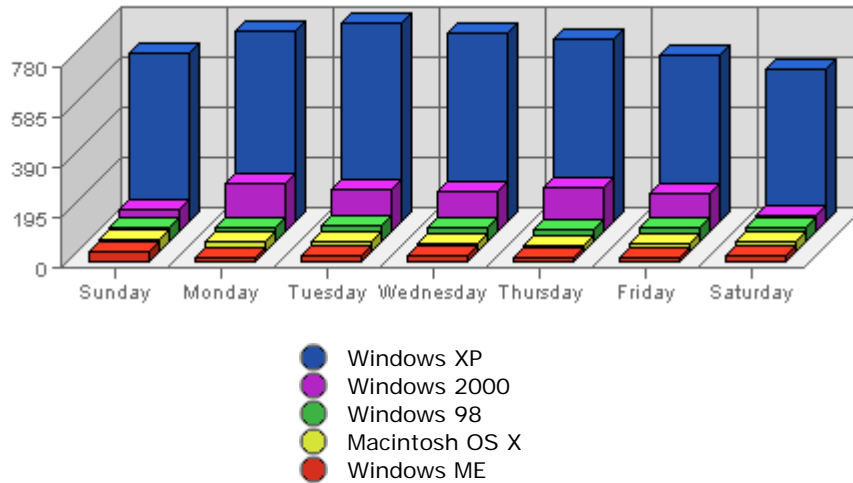

provided less.

- Your top referrer accounts for **1,290** referred visits, **34.31%** of all referred visits.
- **85** referrers (**49.13%** of all referrers) referred only 1 visit.

Most Common Browser Operating Systems

	Operating System	Visits	Average	Forecasted	% of Total
1.	Windows XP	4,887	1,731.63	n/a ▲	69.60%
2.	Windows 2000	1,004	508.47	n/a ▼	14.30%
3.	Windows 98	406	349.84	n/a ▼	5.78%
4.	Macintosh OS X	275	72.67	n/a ▲	3.92%
5.	Windows ME	194	122.29	n/a ▲	2.76%
6.	Macintosh PPC	93	55.30	n/a ▼	1.32%
7.	Windows NT	46	39.17	n/a ▲	0.66%
8.	Linux	45	44.13	n/a ▲	0.64%
9.	Windows 2003	40	11.24	n/a ▼	0.57%
10.	Windows 95	30	27.56	n/a ▲	0.43%

Summary:

- During the selected week, **12** distinct browser operating systems are seen in **7,022** visits. (Averaging **585.17** visits per browser operating system)
- During the previous week, **12** distinct browser operating systems were seen in **7,087** visits. (Averaging **590.58** visits per browser operating system)
- During the selected week there are visits from **12** distinct browser operating systems. During the previous week there were visits from **12** distinct browser operating systems. This is a change of **(0.00%)** distinct browser operating systems.
- During the selected week there are **7,022** visits with identifiable browser operating systems. During the previous week there were **7,087** visits with identifiable browser operating systems. This is a change of **-65 (-0.92%)** visits.
- The selected week's average (**585.17** visits per browser operating system) is **down** by **5.41 (-0.92%)** from last week's average (**590.58** visits per browser operating system).
- **16.67%** of all browser operating systems are present in more than the average (**585.17** visits per