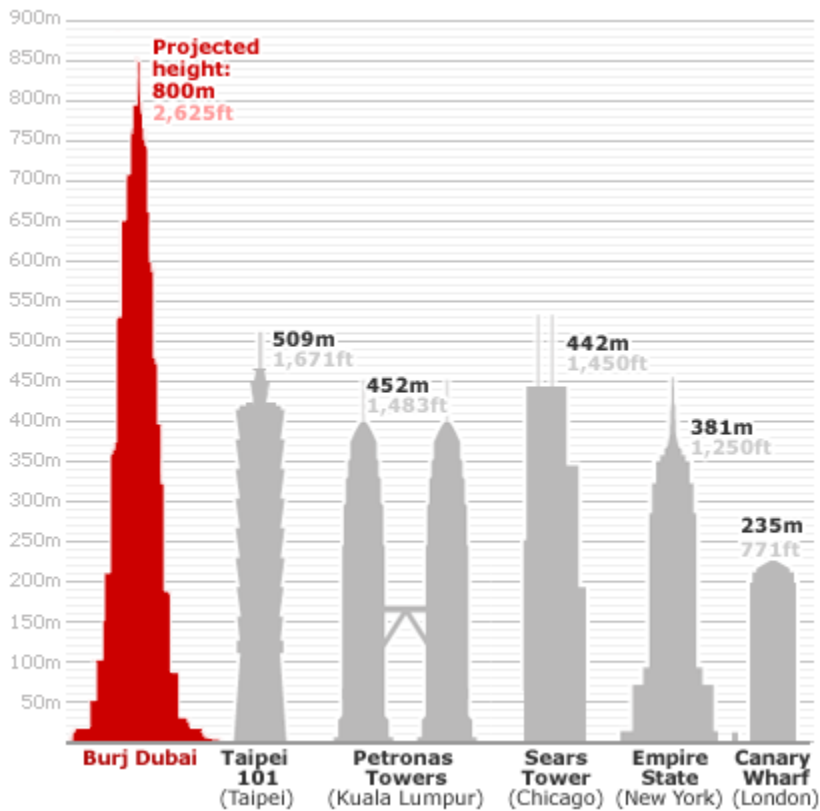

15% of the world tower cranes are currently in Dubai.

Battle of the Tower Cranes:

Dubai Extension Airport:

Burj Dubai Tower - World tallest (2008):

World Biggest Ski Dome (Within Mall of Emirates):

World Largest Themepark: Dubai Land (2009)

Features Real Size Dinosaurs Roam on Earth (Jurassic Park):

Dubai Marina Project:

Jumeirah Beach Residences (40 blocks):

World Largest "Palms" - Jumeirah Palm, Jebel Ali Palm, , T

Another Palm: Deira Palm (Largest):

Jumeirah Palm (The smallest Palm):

**The World (Own an island for a price of US\$ 7million/island)
To access your private island, get a helicopter or marine boat.**

In the making:

This e-mail may be privileged and confidential. Any unauthorized use is strictly prohibited. If you receive this e-mail in error, please contact the sender directly. All information is the copyright of NumberTEN Architectural Group.