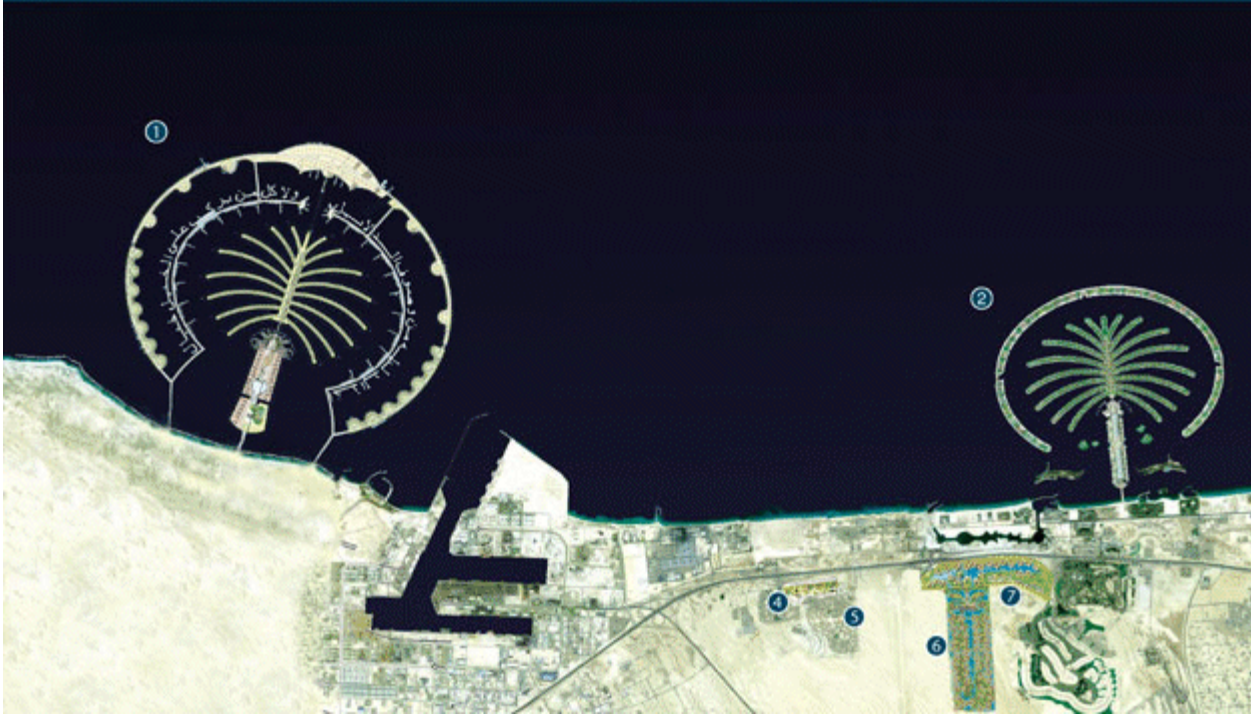

15% of the world tower cranes are currently in Dubai.

Battle of the Tower Cranes:

Dubai Extension Airport:

Burj Dubai Tower - World tallest (2008):

World Biggest Ski Dome (Within Mall of Emirates):

World Largest Themepark: Dubai Land (2009)

Features Real Size Dinosaurs Roam on Earth (Jurassic Park):

Dubai Marina Project:

Jumeirah Beach Residences (40 blocks):

World Largest "Palms" - Jumeirah Palm, Jebel Ali Palm, , T

Another Palm: Deira Palm (Largest):

Jumeirah Palm (The smallest Palm):

**The World (Own an island for a price of US\$ 7million/island)
To access your private island, get a helicopter or marine boat.**

In the making:

This e-mail may be privileged and confidential. Any unauthorized use is strictly prohibited. If you receive this e-mail in error, please contact the sender directly. All information is the copyright of NumberTEN Architectural Group.